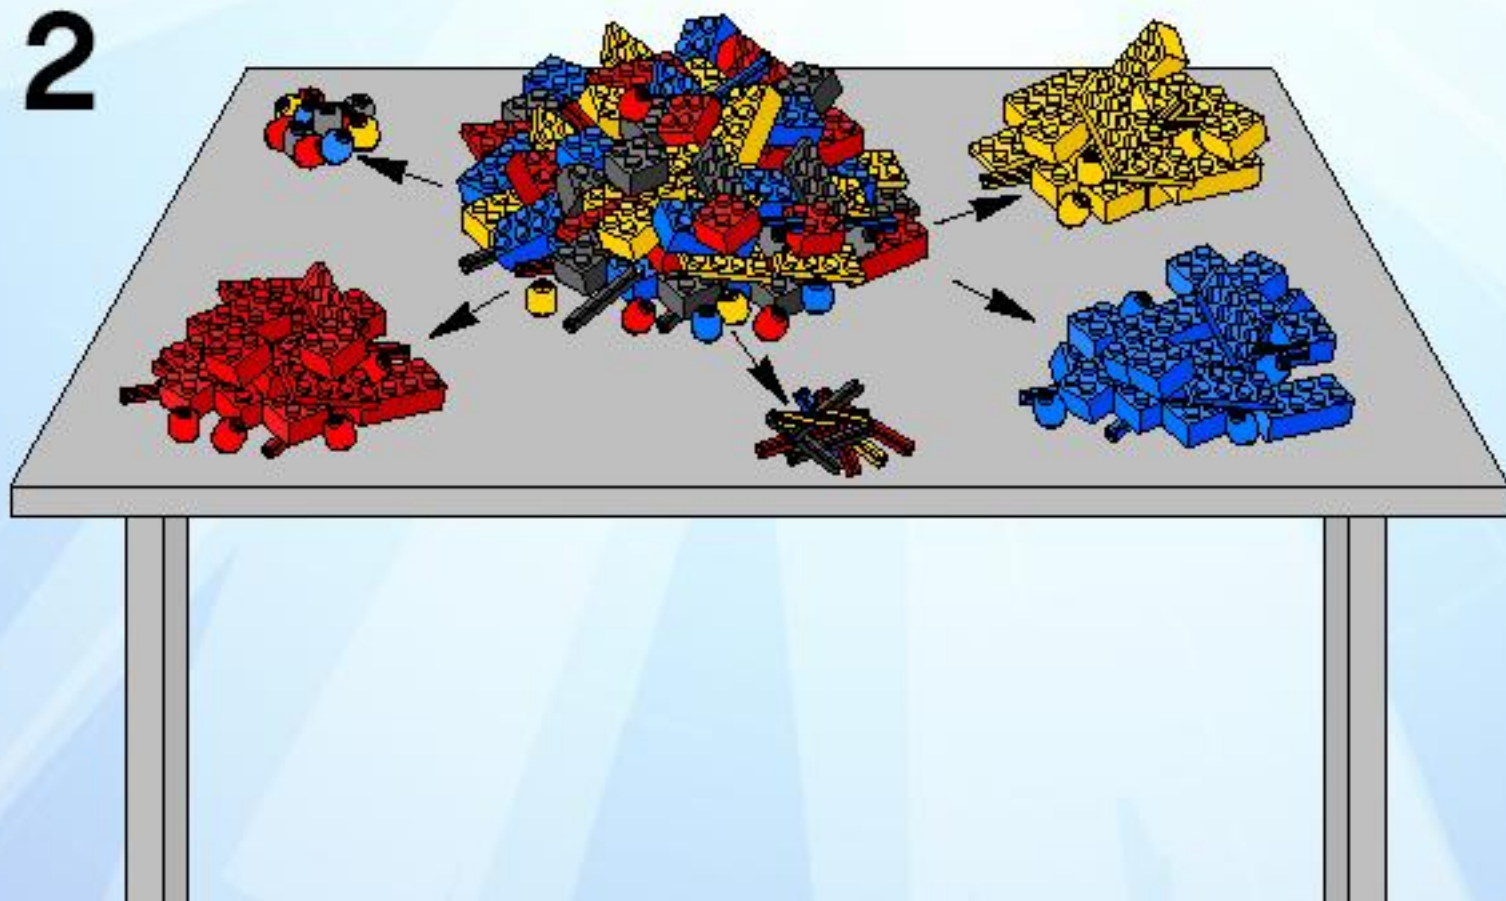

LEGO

**BEN
10
ALIEN
FORCE**

8519

WARNING: CHOKING HAZARD.
Small parts. Not for children under 3 years.

Big Chill

CN
GALAXY NETWORK

1

2