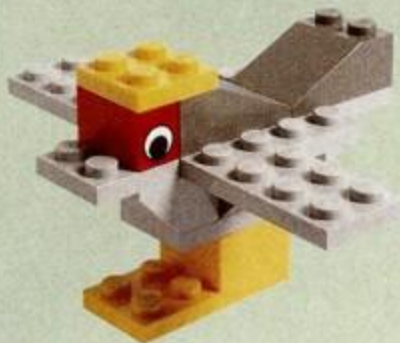

The LEGO logo is displayed in its characteristic white font with a black outline, set against a red square background.

creator

4116

 **WARNING:** CHOKING HAZARD.
Small parts. Not for children under 3 years.

2

3

4

5

1

2

3

AVERTISSEMENT : RISQUE D'ÉTOUFFEMENT.
Contient petites pièces. Ne convient pas aux enfants
de moins de 3 ans.