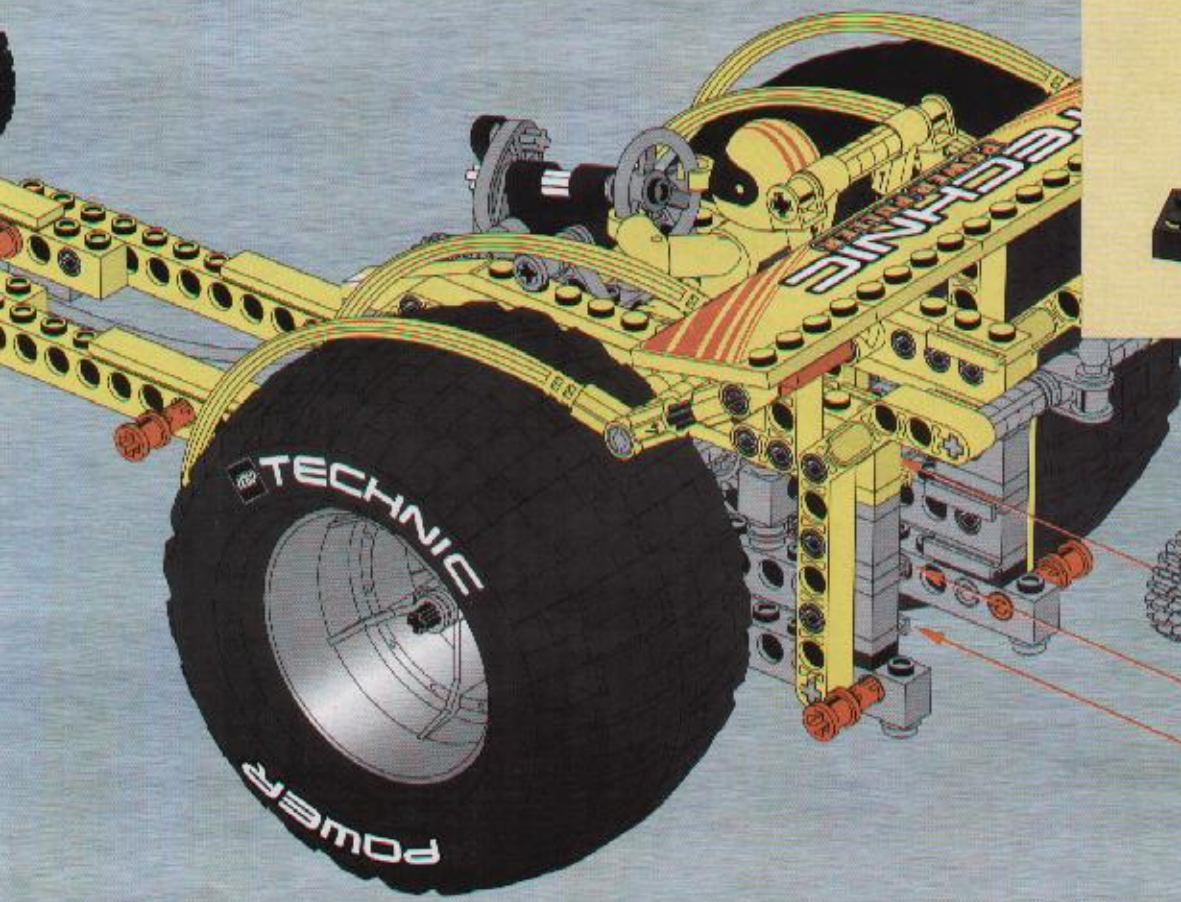

POWER TRACK

SPEED SLAMMERS

CREATE N RACE

LEGO TECHNIC

4WD TRACK

SPEED SLAMMERS

CREATE N RACE

4WD TRACK

10 20 30 40 50 60 70 80 90

START

FULL PULL

2  1x

3

152

155

 **TECHNIC**