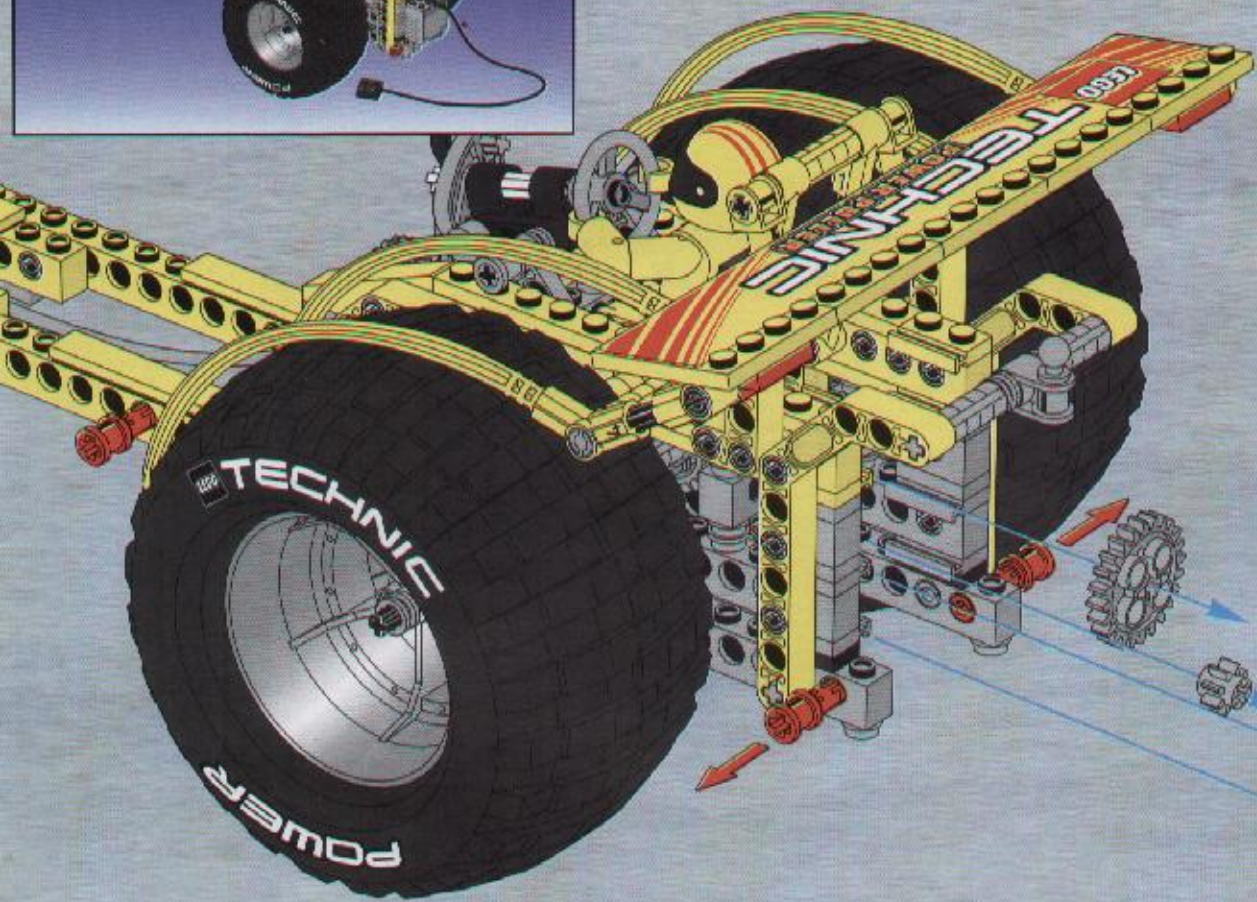

POWER TRACK

SPEED SLAMMERS

CREATE N RACE

LEGO TECHNIC

4WD TRACK

SPEED SLAMMERS

CREATE N RACE

4WD TRACK

10 20 30 40 50 60 70 80 90

START

FULL PULL

2  1x

3

152

155

 **TECHNIC**