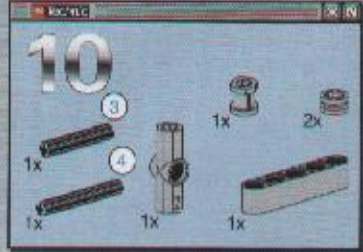

6x

LEGO **TECHNIC**

3x

5

1x [black pin]

1x [grey bush]

4x [yellow bush]

2x [grey bush]