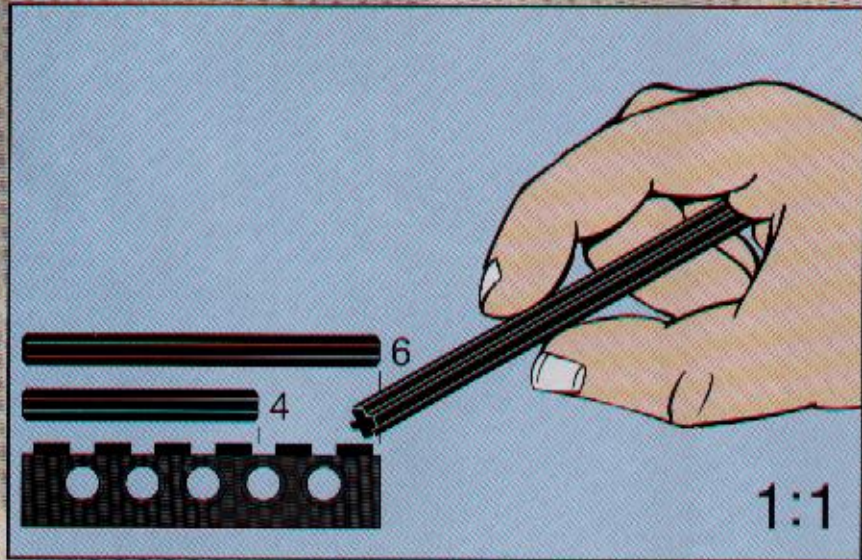

A LEGO Technic model of a rock slizer is shown in a desert landscape. The model is built from tan and grey Technic bricks and is positioned on a rocky slope. A yellow circular disc with a blue and red pattern is attached to the top of the model. The background features a blue sky with white clouds and a rocky horizon.

# ROCK SLIZER

8506

**LEGO** Technic

4124718

1

2

3

**CLICK!**