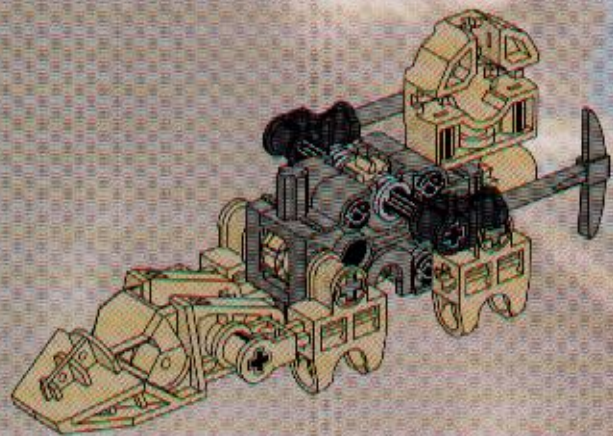

A LEGO Technic model of a rock slizer is shown in a desert landscape. The model is built from tan and grey Technic bricks and is positioned on a rocky slope. A yellow circular disc with a blue and red pattern is attached to the top of the model. The background features a blue sky with white clouds and a rocky horizon.

# ROCK SLIZER

8506

**LEGO** Technic

4124718

1

2

3

**CLICK!**

1

2

3

4

5

6

7

8