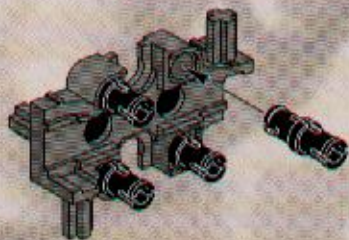

A LEGO Technic model of a rock slizer is shown in a desert landscape. The model is built from tan and grey Technic bricks and is positioned on a rocky slope. A yellow circular disc with a blue and red pattern is attached to the top of the model. The background features a blue sky with white clouds and a rocky horizon.

# ROCK SLIZER

8506

**LEGO** Technic

4124718

1

2

3

**CLICK!**