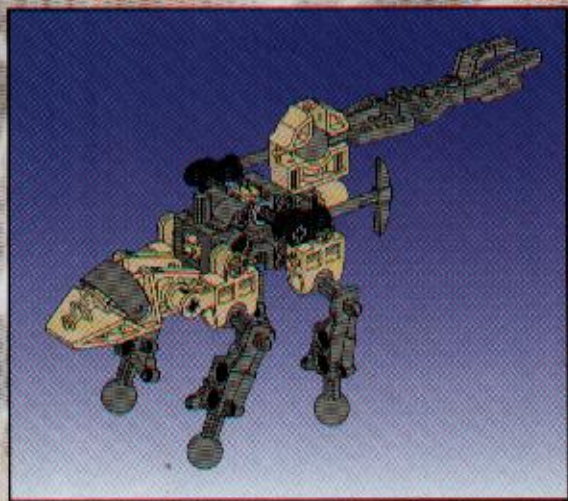

A LEGO Technic model of a rock slizer is shown in a desert landscape. The model is built from tan and grey Technic bricks and is positioned on a rocky slope. A yellow circular disc with a blue and red pattern is attached to the top of the model. The background features a blue sky with white clouds and a rocky horizon.

# ROCK SLIZER

8506

**LEGO** Technic

4124718

1

2

3

**CLICK!**