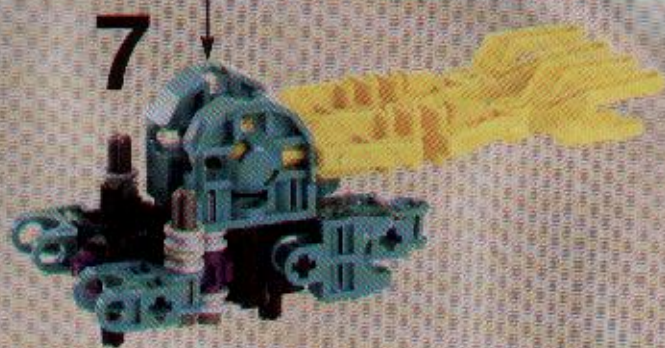

A LEGO Technic model of a rock slizer is shown in a desert landscape. The model is built from tan and grey Technic bricks and is positioned on a rocky slope. A yellow circular disc with a blue and red pattern is attached to the top of the model. The background features a blue sky with white clouds and a rocky horizon.

9

1

2

3

4

8504  
+  
8505  
+  
8506  
+  
8507

1

2