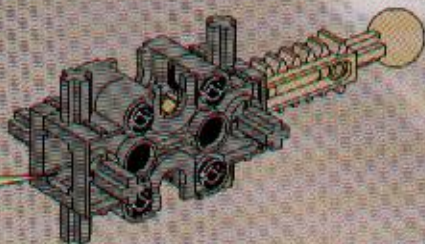

A LEGO Technic model of a rock slizer is shown in a desert landscape. The model is built from tan and grey Technic bricks and is positioned on a rocky slope. A yellow circular disc with a blue and red pattern is attached to the top of the model. The background features a blue sky with white clouds and a rocky horizon.

# ROCK SLIZER

8506

**LEGO** Technic

4124718

1

2

3

**CLICK!**

1

2

3

4

5

6

7

8