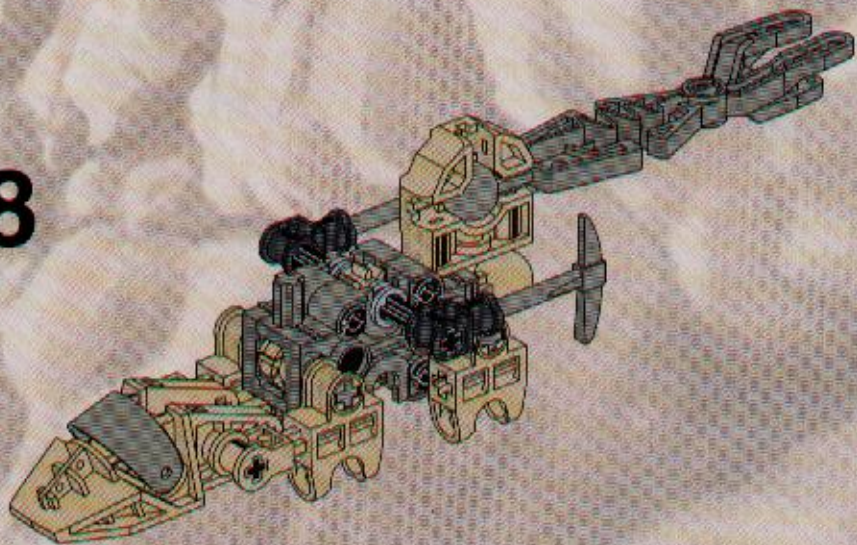

A LEGO Technic model of a rock slizer is shown in a desert landscape. The model is built from tan and grey Technic bricks and is positioned on a rocky slope. A yellow circular disc with a blue and red pattern is attached to the top of the model. The background features a blue sky with white clouds and a rocky horizon.

# ROCK SLIZER

8506

**LEGO** Technic

4124718

1

2

3

**CLICK!**

1

2

3

4

5

6

7

8