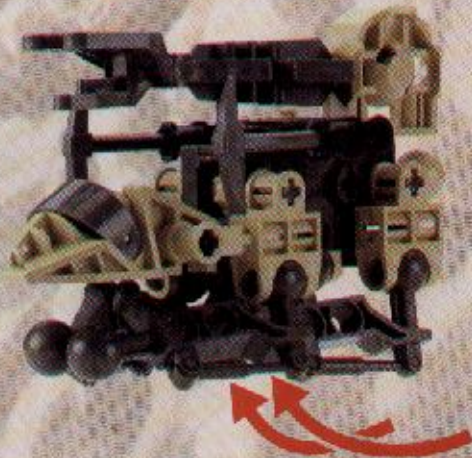

A LEGO Technic model of a rock slizer is shown in a desert landscape. The model is built from tan and grey Technic bricks and is positioned on a rocky slope. A yellow circular disc with a blue and red pattern is attached to the top of the model. The background features a blue sky with white clouds and a rocky horizon.

9

1

2

3

4

8504  
+  
8505  
+  
8506  
+  
8507

1

2