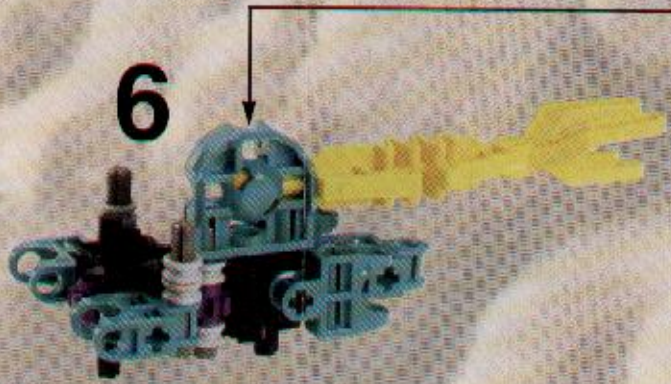

A LEGO Technic model of a rock slizer is shown in a desert landscape. The model is built from tan and grey Technic bricks and is positioned on a rocky slope. A yellow circular disc with a blue and red pattern is attached to the top of the model. The background features a blue sky with white clouds and a rocky horizon.

9

1

2

3

4

8504  
+  
8505  
+  
8506  
+  
8507

1

2