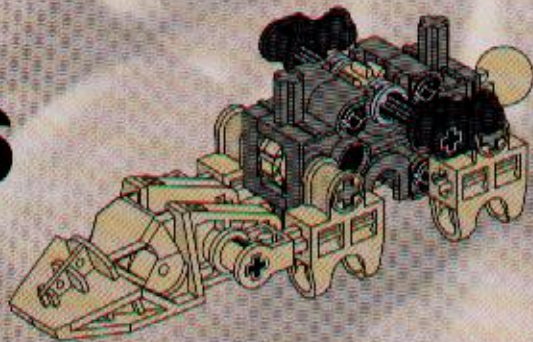

A LEGO Technic model of a rock slizer is shown in a desert landscape. The model is built from tan and grey Technic bricks and is positioned on a rocky slope. A yellow circular disc with a blue and red pattern is attached to the top of the model. The background features a blue sky with white clouds and a rocky horizon.

1

2

3

4

5

6

7

8