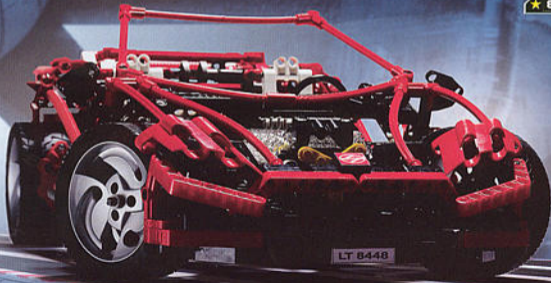

¡Préndete! Ponle motor a tus modelos
LEGO® TECHNIC usando el paquete
de 9 voltios.

LEGO Technic

8448

★ 8448

YES! I WANT TO JOIN THE U.S. LEGO CLUB! 199
 This coupon is good for one **FREE** 2 year membership.
 Additional kids may sign up for just \$7.95.