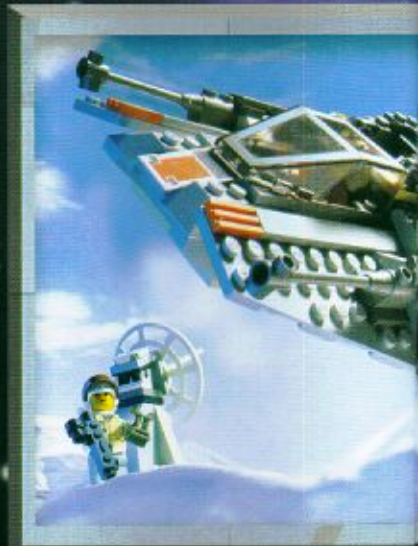

LEGO Star Wars Action!

**ALL
NEW**

A long time ago, in a galaxy far, far away...

Good battled evil. A princess fought to save her people. And heroes took to the skies. All the action and excitement of *Star Wars* comes to life with these new LEGO toys – the very first in the LEGO *Star Wars* collection!

A. Fly the X-wing with Luke Skywalker!

Take to the skies with Luke as he battles the forces of evil! Just like the real X-wing fighter, the wings adjust from wide to narrow for maximum maneuverability in battle. Luke is armed with his lightsaber just in case it comes down to hand-to-hand combat. Comes with ground crew person and transport with tools to prepare the X-wing fighter for its next mission. Also includes Luke's droid navigator, R2-D2, and Biggs Darklighter. Ages 7+. 263 pieces. #7140 X-wing Fighter \$33.00

LEGO CLUB

Luke Skywalker

Biggs Darklighter and Grounds Crew

Droid navigator R2-D2 sits in back and cockpit opens and closes.

B. Explore Tatooine in the landspeeder.

Race over the sand dunes of Tatooine with Luke Skywalker and Obi-Wan Kenobi in this high speed landspeeder. Three turbine engines give you the speed you need to escape from the Imperial stormtroopers and other dangers. Also includes a lightsaber for Obi-Wan Kenobi. Ages 6+. 47 pieces. #7110 Landspeeder \$6.75

LEGO CLUB

Includes Luke Skywalker and Obi-Wan Kenobi!

C. It's a battle between good and evil!

Take to the skies with the two most popular ships of the Rebel and Imperial forces. The Y-wing fighter-bomber, armed with two turning ion cannons and forward-mounted laser cannons, is flown by a brave Rebel pilot and droid navigator. Darth Vader, with his lightsaber in hand, is in the control pod of his TIE fighter (which stands for Twin Ion Engine). When they meet in the skies, you decide who wins!