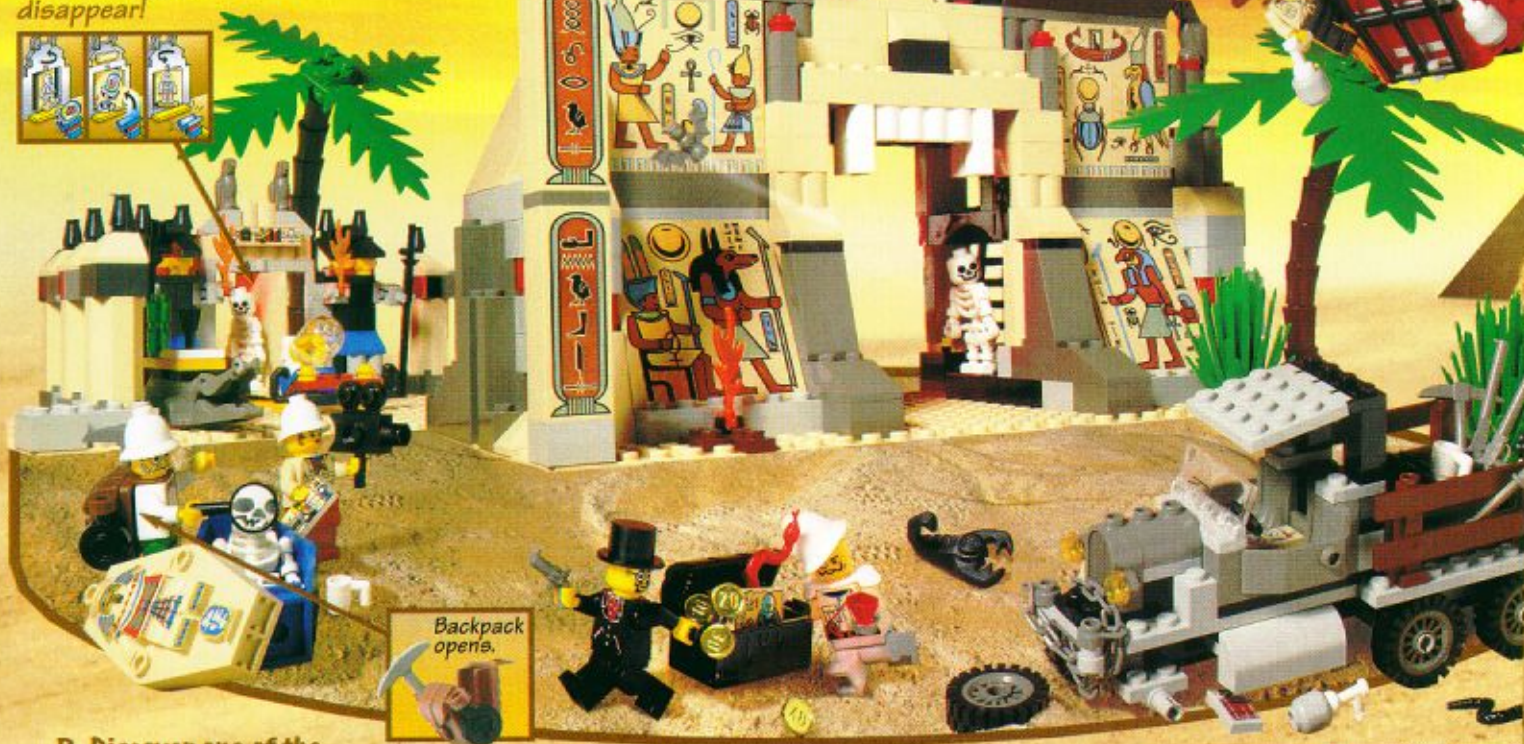

Take to the skies with Johnny Thunder and his band of Adventurers. This time, your mode of transport is a shark-faced Zeppelin. It soars through the air, and when it lands, it can drive on the ground. Best of all, the tail opens to give you a secret hiding spot for your treasure. No one can rob you now!! Includes four adventurers and a spooky spider. Ages 7-12. 170 pieces.

#5986 Amazon Ancient Ruins \$88.00 **CLUB**

Film adventures with the movie camera!

A trick bridge keeps bad guys out!

Pull the pin to release the flying swords.

Pull the pin to reveal a secret box hidden under the magic ruby.

Join us for more exciting adventures in the desert!

The Journey Continues...

Explore the Desert with Johnny Thunder and the Adventurers!

A. #5928 Bi-Wing Baron
Ages 6-12. 69 pieces. \$6.75

Whoa!
Nobody told
me there
were two trap
doors.

Back View

Pull the
red pin to
release
the trap
door!

Spin the revolving wall...
watch the jewel
disappear!

Backpack
opens.

B. Discover one of the greatest archeological finds in all history!

Watch out for the dastardly Baron — he wants to steal the ancient treasure. And he's the least of your worries! The pharaoh's tomb is protected by traps at every turn. Beware of two trap doors, poisonous snakes, scorpions and spooky skeletons. Use the movie camera to record your adventures! Ages 8-12. 710 pieces.