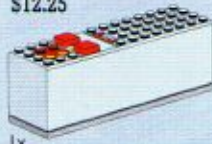

C. #5115 9V Battery Box
$12.25