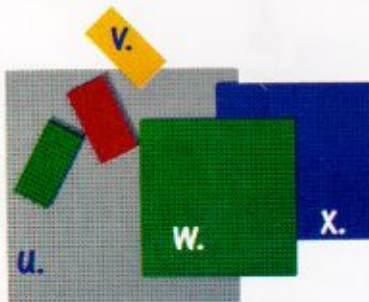

U. #628 X-Large Gray Baseplate
15" x 15" $11.00

V. #629 3 Building Plates
2-1/2" x 5" $5.50

W. #626 Large Green Baseplate
10" x 10" $5.50

X. #627 Large Blue Baseplate
10" x 10" $5.50