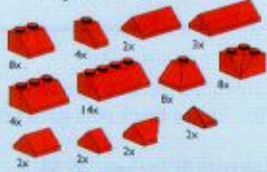

Available in 6 colors!

C. #5161 Inverted Roof Bricks
16 pieces. \$3.00

O. #5320 Small White Plates
66 pieces. \$4.50

42 Plates in Two Colors
\$5.50 each per color.

- S. #5146 Blue** ■
- T. #5147 Red** ■

D. #5151 Steep Sloped Bricks (45 degrees)
59 pieces. \$5.50