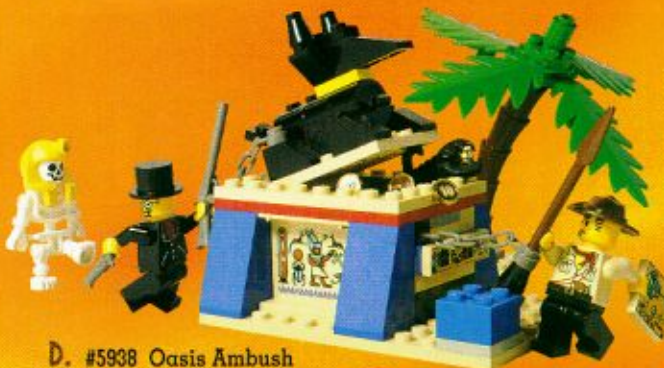

D. #5938 Oasis Ambush
Ages 6-12. 76 pieces. $8.75 **CLUB**