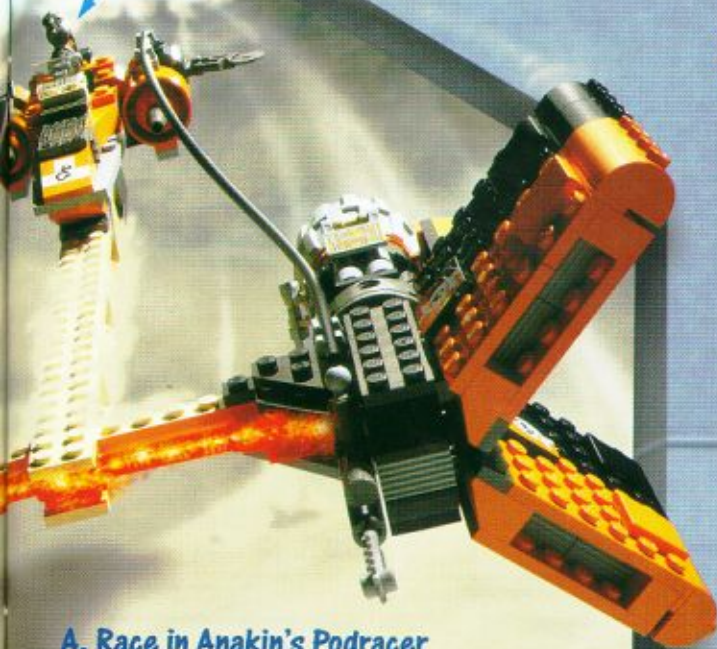

It's a battle between good and evil. Jedi Knights Obi-Wan Kenobi and Qui-Gon Jinn help Queen Amidala save her planet from being taken over by the evil Trade Federation. A brave, young Anakin Skywalker begins his journey to become a Jedi Knight. And the sinister Darth Maul continually tests the power of the Force. Grab your lightsaber and join the adventures with the ALL-NEW LEGO Star Wars: Episode I Collection!

Wings fold up or down.

Keep Darth Maul's double-bladed lightsaber here.

AGES 6-12

Sith probe droids

Open back hatch to release Sith speeder.

B. Nothing can stop the Sith Infiltrator!

This stealth ship carries the mysterious and sinister Darth Maul. For super spying missions, drop the three Sith probe droids to collect secret information, then open the rear hatch and out speeds Darth Maul on his Sith speeder. Plus, the rear of the ship detaches to form a transport vehicle. Includes Darth Maul and his double-bladed lightsaber. Ages 8-12. 243 pieces.

#7151 Sith Infiltrator \$33.00 **CLUB**

Sebulba

A. Race in Anakin's Podracer — but hold on tight!!!

The sport of Podracing is so dangerous that only one human dares to try it — Anakin Skywalker. And it's your job to help him! Build Anakin's Podracer. Then check out the competition — Sebulba and Gasgano. Now get ready for the high-flying action! You'll need quick reflexes and nerves of steel to win! Comes with three Podracers, 3 pit droids, Padmé Naberrie, Anakin Skywalker, R2-D2, Qui-Gon Jinn, Jar Jar Binks, Sebulba and Gasgano. Ages 8-12. 894 pieces.