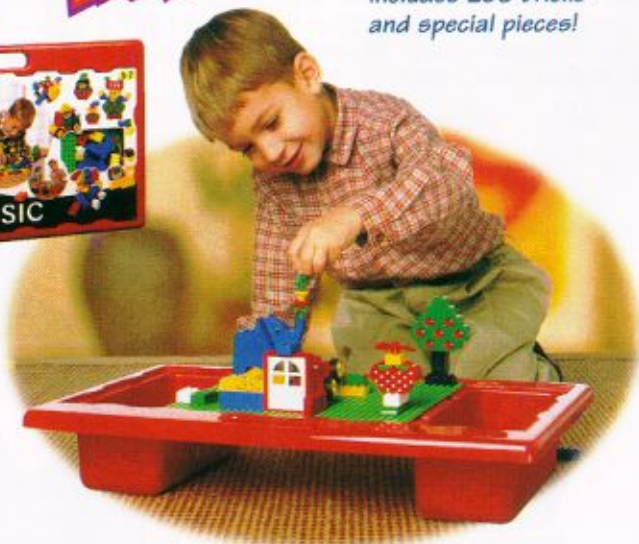

Instructions included to build 4 larger models.

Collect Them All!

NEW!

BB. Here comes the parade, marching through your town!

Hundreds of bright, colorful bricks for building, creating anything you can imagine! Build a parade, a zoo or even a whole town! Special pieces help spark your child's imagination and set those ideas rolling, spinning and flying! Includes lots of special pieces like animal pieces, windows and doors. Ages 5+. 480 pieces. #4216 Animals on Parade Super Set \$33.00

Handle makes building on the go easy!

NEW!

Includes 203 bricks and special pieces!

CC. Build anywhere you want!

This portable LEGO lap table can go anywhere you go - on the floor, on the couch, on your bed - even in the car! Two baseplates slide to the middle to create a large 10" x 10" building surface. When you're finished, slide the plates apart to cover two handy storage bins. Ages 5-12. 203 pieces. #4217 Classic Play Desk \$22.00