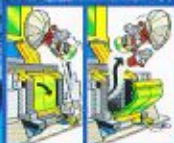

CLUB Includes application to join the LEGO Club...FREE!

To Order Call: 1-800-453-4652 24 Hours a day