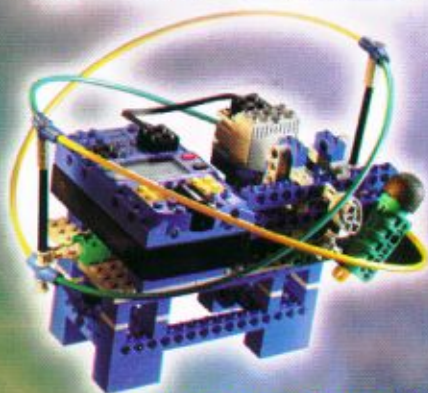

INTRUDER ALARM

A light-triggered alarm that can launch a spring loaded rocket.