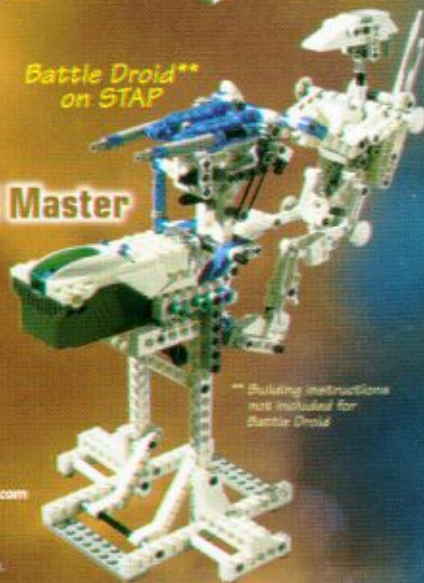

R2-D2

Battle Droid** on STAP

3: Jedi Master