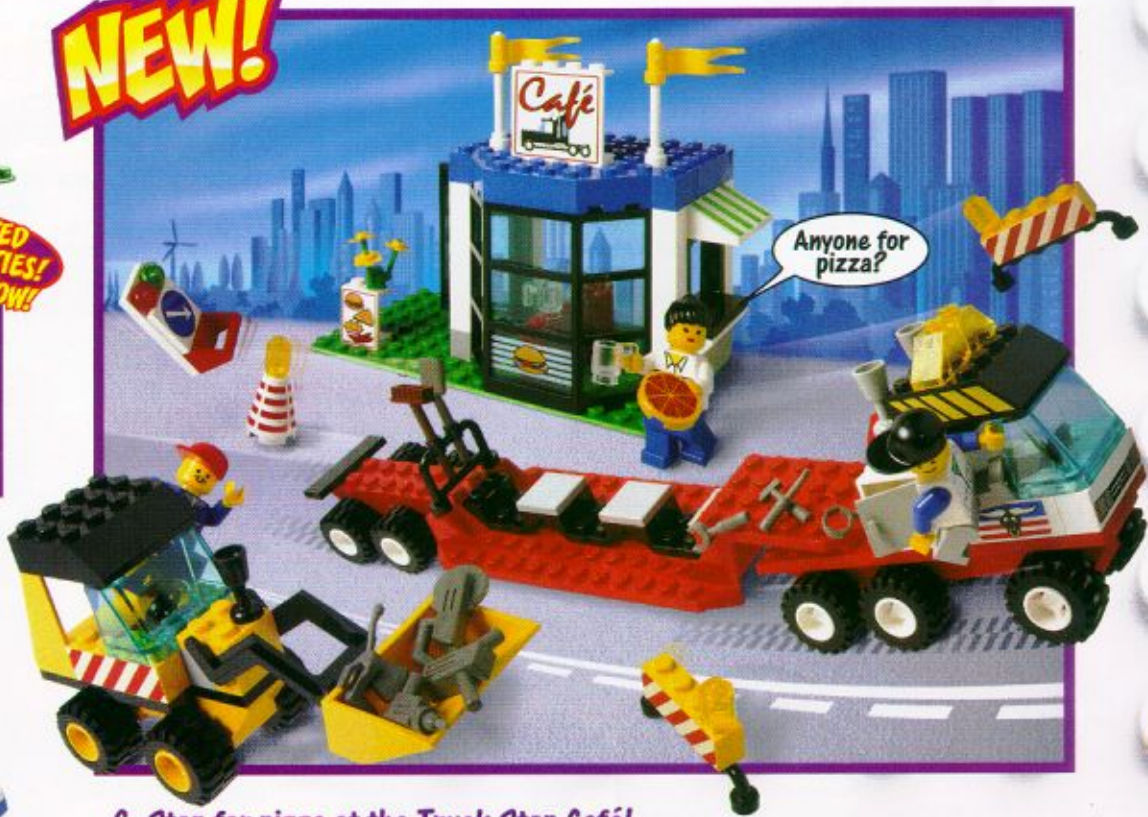

D. Now LEGO travelers can fly in style.

Board the jet from the side hatch, then relax and prepare for take off. Standby while the fuel truck powers up the jet for its journey. Includes pilot, passenger and truck driver. Ages 7-12. 133 pieces.

#2532 Passenger Jet $19.75

NEW!

Anyone for pizza?