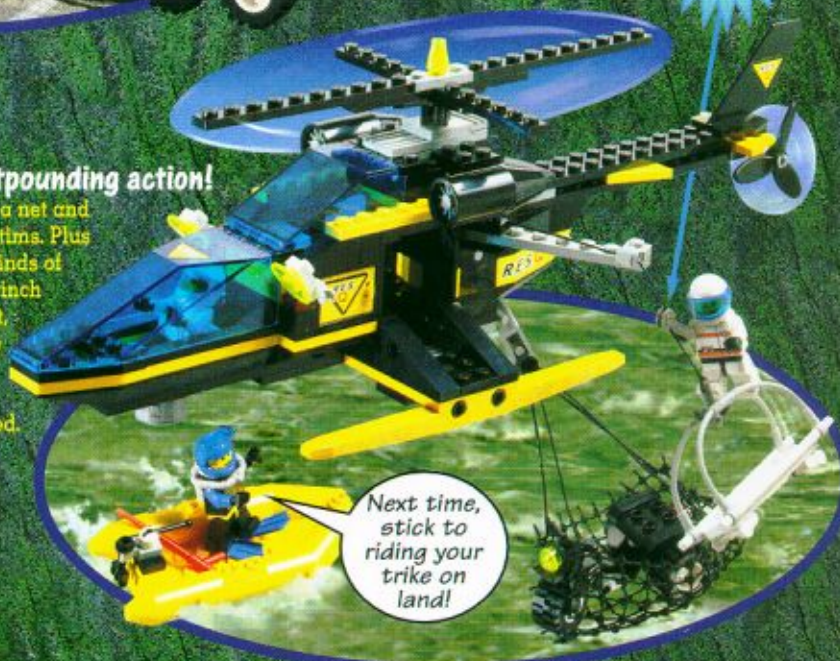

Back View

D. Help is needed fast!

Load the excavator onto the back of the Res-Q Cruiser and hit the seas. Attach the buzz saw, jackhammer, or grabber arm to the crane arm for daring rescues. Comes with three Res-Q workers. Ages 8-12. 283 pieces. #6473 Res-Q Cruiser \$38.50

NOT AVAILABLE IN ANY STORE

AGES 5-12

Unload excavator for land rescues.

Buzz Saw

Zip Line Pulley

NEW! NOT AVAILABLE IN ANY STORE

E. #5314 RES-Q Equipment
Ages 5-12. 31 pieces. \$3.00

F. Get ready for heartpounding action!

A high speed helicopter has a net and stretcher for transporting victims. Plus a raft for river rescues. All kinds of extras add to the drama: a winch for lifting the stretcher or raft, rotors that really turn, a rope for climbing, and a fully equipped tool box. Three brave Res-Q workers included. Ages 7-12. 201 pieces. #6462 Aerial Recovery \$27.50 **CLUB**

C. #6572 Wind Runners
Ages 6-12. 46 pieces. \$6.75 **CLUB**

B. Gear up for the ultimate challenge!

Cruise over rough terrain in the monster truck . . . ride the rapids and rock climb — that's if you're up for the challenge! Once you're on top of the mountain, cross the ravine in seconds on the zip line. Next, hop on your 4-wheeler or trike and cruise over the hanging bridge and start planning your next extreme adventure. Includes four daredevils.