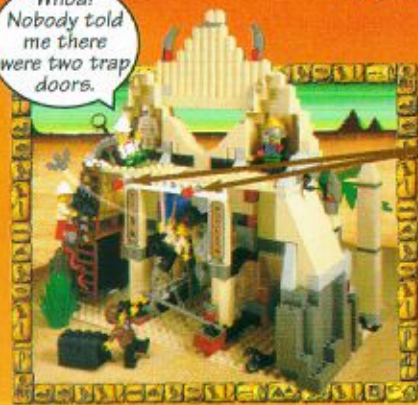

#5986 Amazon Ancient Ruins \$88.00 **CLUB**

Film adventures with the movie camera!

A trick bridge keeps bad guys out!

Pull the pin to release the flying swords.

Pull the pin to reveal a secret box hidden under the magic ruby.

Join us for more exciting adventures in the desert!

The Journey Continues...

Explore the Desert with Johnny Thunder and the Adventurers!

A. #5928 Bi-Wing Baron
Ages 6-12. 69 pieces. \$6.75

Whoa!
Nobody told
me there
were two trap
doors.

Back View

Pull the
red pin to
release
the trap
door!

Spin the revolving wall...
watch the jewel
disappear!

Backpack
opens.

B. Discover one of the greatest archeological finds in all history!

Watch out for the dastardly Baron — he wants to steal the ancient treasure. And he's the least of your worries! The pharaoh's tomb is protected by traps at every turn. Beware of two trap doors, poisonous snakes, scorpions and spooky skeletons. Use the movie camera to record your adventures! Ages 8-12. 710 pieces.