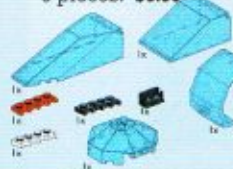

R. CREATE YOUR OWN ROAD SYSTEM!

Create your own unique LEGO community road system... then have fun building tunnels, bridges, buildings and more with your LEGO bricks. Or use these plates to build a winding raceway. All road plates are detailed with bicycle/jogging paths. Each plate measures 10" square. Two plates per package. \$7.75