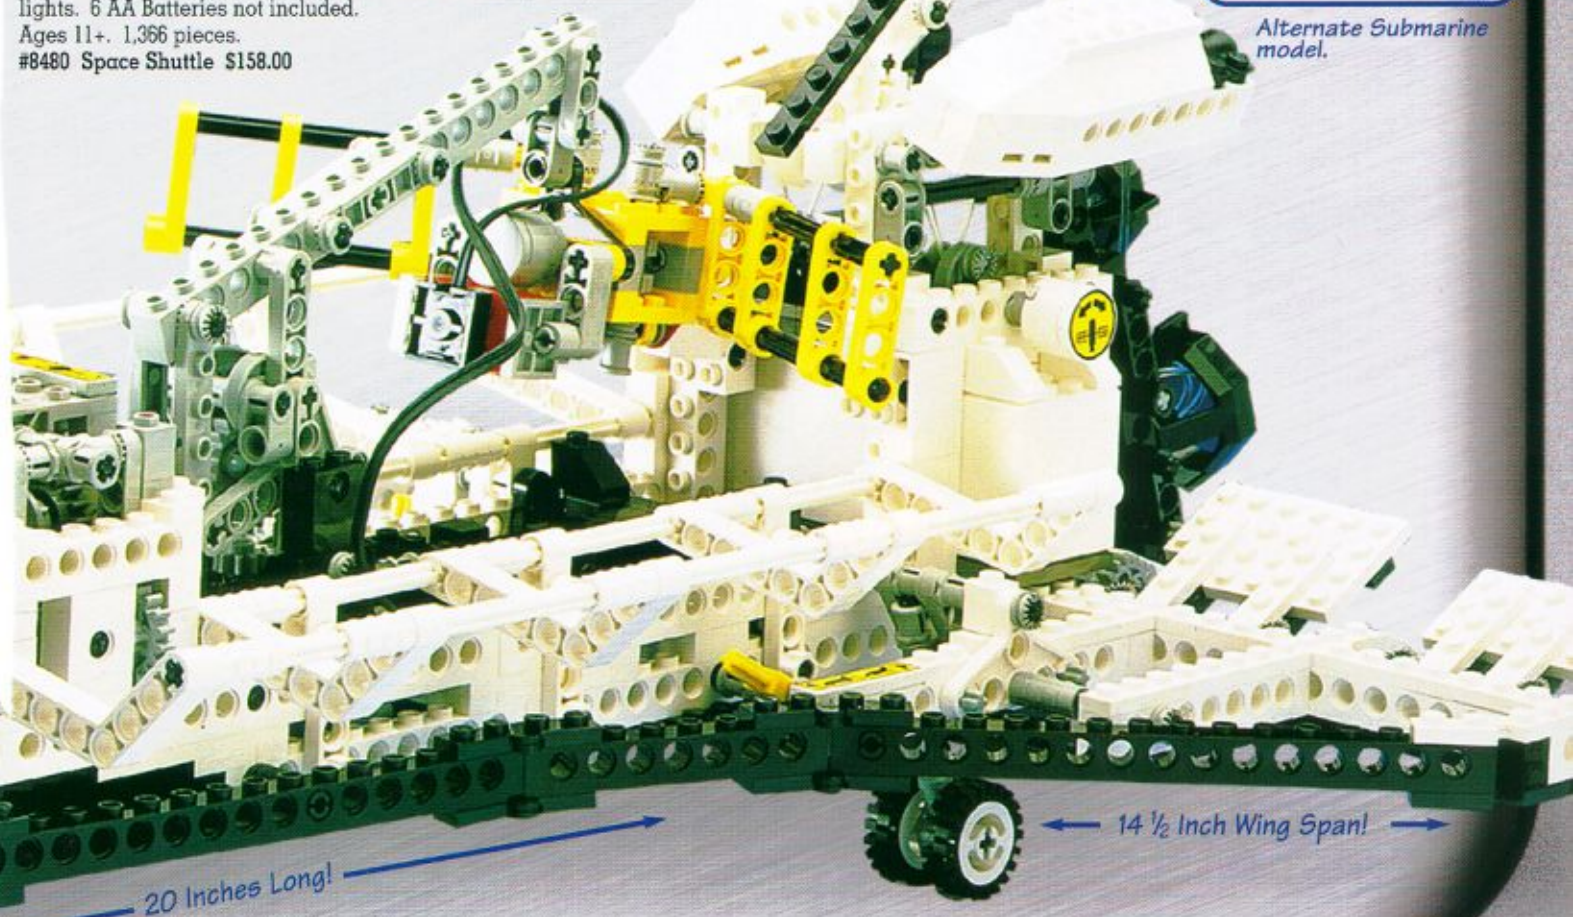

NEW!

B. Build it and blast over bumps!

Discover the thrill of LEGO TECHNIC with this quick-build police beach buggy. You build it in four separate modules — then snap them together and you're ready to roll! Includes jumbo tires for making mincemeat of sand dunes! Ages 7+. 168 pieces. #8252 Beach Buster $22.00

Tip buggy to the right, turn right, tip to left, turn left.

C. Build and control your own space shuttle!

Then put it in action with two different motors, a battery box and Fiber Optic System Lights. Also includes manually retractable landing gear and moveable wing flaps. Next, dive into the deep with an awesome submarine you can build with the same pieces. Motors open the front hatch, lower a ramp, power a mini ocean floor scan vehicle forward and backward and flash the Fiber Optic System lights. 6 AA Batteries not included. Ages 11+. 1,366 pieces. #8480 Space Shuttle $158.00