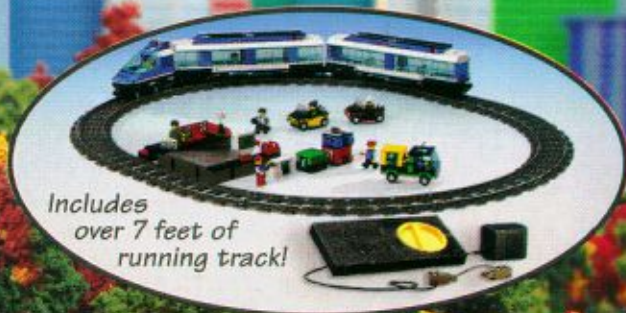

for LEGO Adventure!

A. All Aboard the Railway Express!

You decide where it travels — through the mountains, along the coast or in the city! Passengers can drive their car on board, then relax in the passenger car to watch movies, eat or just look at the great views. Plus you get storage containers for luggage, food, mail and valuables. Comes with a 9-volt plug-in speed regulator with a one-year limited warranty (see order form for details), 16 curved and 2 straight tracks, five rail workers, four passengers, two cars and a truck. Ages 8-12. 645 pieces.

#4561 Railway Express $139.00

Watch a movie on board.

Psst.
More Trains on
Pages 54-57

Order Now and Relax!

Place your holiday orders as early as possible. Every year we are surprised by one or two exceptionally popular items that sell out quickly. The last thing we want are disappointed children during the holidays, so place your orders now while everything is in stock!

Plus if you place an order of $75 or more from this catalog by November 30, 1998 you'll receive the Exclusive Special Edition LEGO McDonald's Restaurant Model FREE! See order form for more details.

An Important Safety Message

LEGO SYSTEM and LEGO TECHNIC sets contain small parts. These sets are not suitable and may pose a hazard to children under three years of age. LEGO PRIMO and LEGO DUPLO sets have larger pieces which are specially designed for children under three.

The LEGO Quality and Service Guarantee

We believe our toys must live up to your highest expectations. And our service must live up to the quality of our toys. We hope that you will be totally satisfied with your order. But if there's any reason you're not, simply return it to us for replacement, exchange or prompt refund.