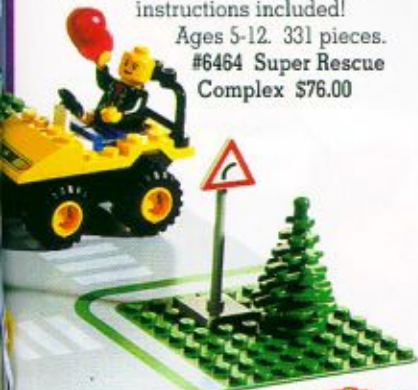

All Items

NOT AVAILABLE IN ANY STORE

A. Add the Super Rescue Complex to your town!

Keep your town safe with a two-story fire station and police station with helicopter landing pad. The hook and ladder truck with its extra long ladder is always first on the scene to save the day, while the police chopper flies overhead to keep a look out from the sky. No rescue complex would be complete without a repair shop for police trikes, a flatbed tow truck, and lots of new road signs to keep the traffic running smoothly. Also includes two firefighters, two police officers, mechanic and a pedestrian. Plus, use the same pieces to build 5 alternate models -

instructions included!

Ages 5-12. 331 pieces.

#6464 Super Rescue Complex $76.00