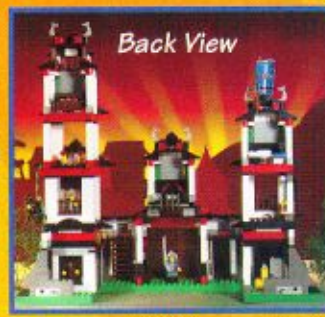

Turn the revolving wall one way - see the royal treasure. Turn it again - surprise!

Pull the pins to release the swords - watch out!

Building Tip:

Create a new castle in a flash - there's no need to rebuild! Sections from #6089 and towers from #6083 and #6088 can be used with large sections from #6093 to create a giant castle or even a small kingdom.