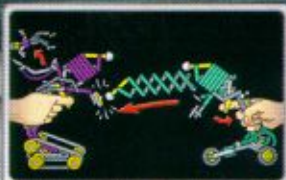

#8269 Cyber Stinger \$44.00

Use your stinger to hit the ball through the cones.

C. Challenge Sam Cyborg to a CYBER SLAM!

Get ready for amazing, in-your-face Cyber Slam action! Hit the other guy's target and send him flying through the air. But guard your own target or you might end up in outer space yourself. Use the same pieces to build a roving monster that can be motorized with #8735 LEGO TECHNIC Motor (sold separately on page 58). Includes Nick Stryker and Sam Cyborg figures. Ages 9+. 373 pieces. #8257 Cyber Strikers \$54.00