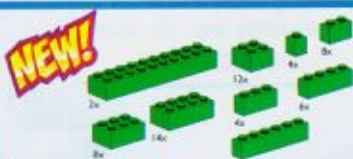

All Accessories
NOT AVAILABLE IN ANY STORE

Customize Your LEGO Creations

With These Bricks And Special Pieces!

A. #5216 Black Roof Bricks
57 pieces. \$5.50

E. #5215 Green Bricks
62 pieces. \$5.50

N. #5321 Large White Plates
10 pieces. \$4.50