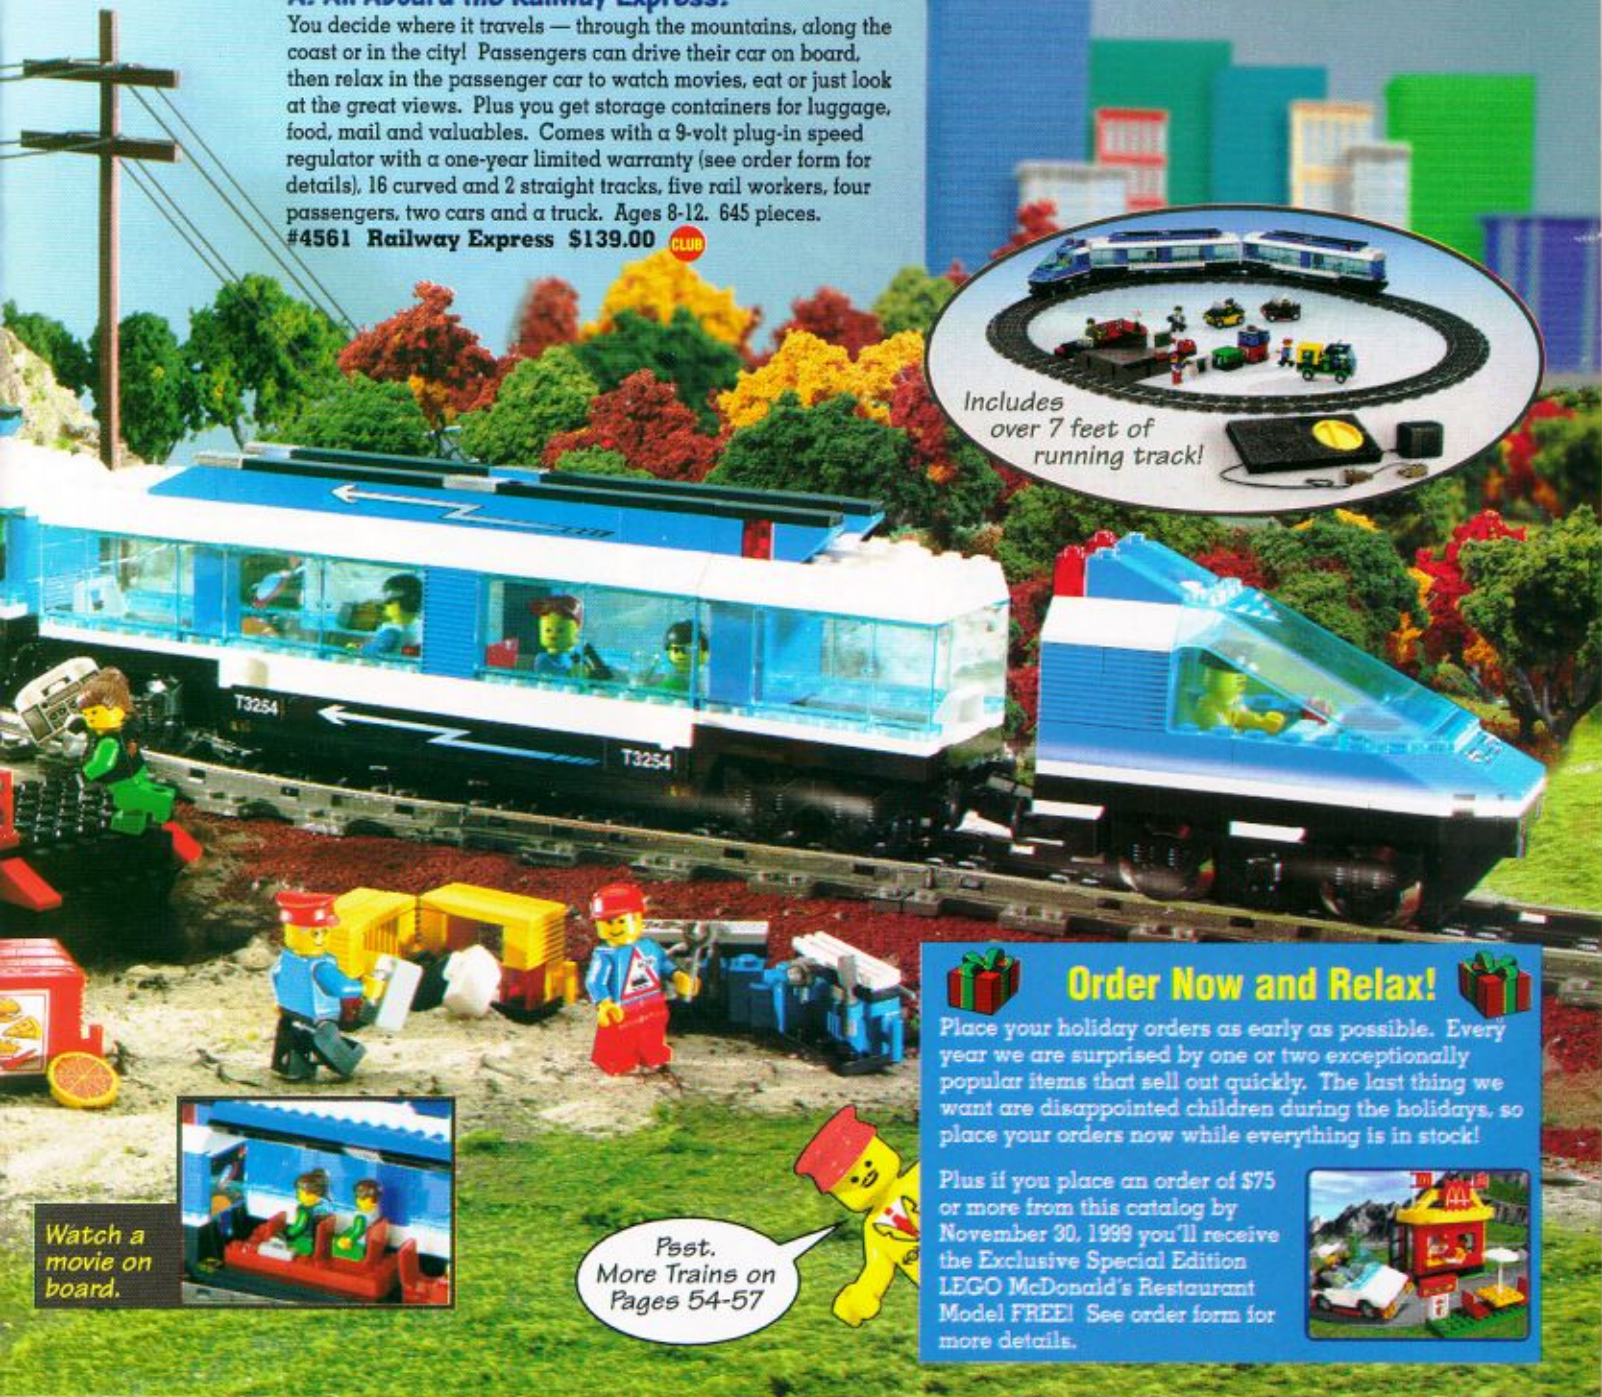

for LEGO Adventure!

A. All Aboard the Railway Express!

You decide where it travels — through the mountains, along the coast or in the city! Passengers can drive their car on board, then relax in the passenger car to watch movies, eat or just look at the great views. Plus you get storage containers for luggage, food, mail and valuables. Comes with a 9-volt plug-in speed regulator with a one-year limited warranty (see order form for details), 16 curved and 2 straight tracks, five rail workers, four passengers, two cars and a truck. Ages 8-12. 645 pieces.

#4561 Railway Express $139.00

Watch a movie on board.

Psst.
More Trains on
Pages 54-57

Order Now and Relax!

Place your holiday orders as early as possible. Every year we are surprised by one or two exceptionally popular items that sell out quickly. The last thing we want are disappointed children during the holidays, so place your orders now while everything is in stock!

Plus if you place an order of $75 or more from this catalog by November 30, 1998 you'll receive the Exclusive Special Edition LEGO McDonald's Restaurant Model FREE! See order form for more details.

An Important Safety Message

LEGO SYSTEM and LEGO TECHNIC sets contain small parts. These sets are not suitable and may pose a hazard to children under three years of age. LEGO PRIMO and LEGO DUPLO sets have larger pieces which are specially designed for children under three.

The LEGO Quality and Service Guarantee

We believe our toys must live up to your highest expectations. And our service must live up to the quality of our toys. We hope that you will be totally satisfied with your order. But if there's any reason you're not, simply return it to us for replacement, exchange or prompt refund.