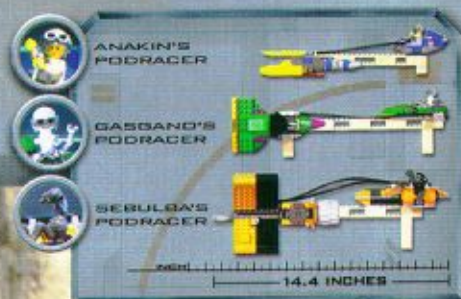

Wings fold up or down.

Keep Darth Maul's double-bladed lightsaber here.

AGES 6-12

Sith probe droids

Open back hatch to release Sith speeder.

B. Nothing can stop the Sith Infiltrator!

This stealth ship carries the mysterious and sinister Darth Maul. For super spying missions, drop the three Sith probe droids to collect secret information, then open the rear hatch and out speeds Darth Maul on his Sith speeder. Plus, the rear of the ship detaches to form a transport vehicle. Includes Darth Maul and his double-bladed lightsaber. Ages 8-12. 243 pieces.