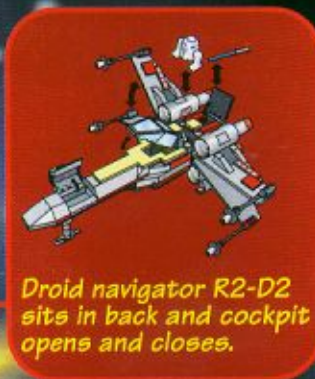

A. Fly the X-wing with Luke Skywalker!

Take to the skies with Luke as he battles the forces of evil! Just like the real X-wing fighter, the wings adjust from wide to narrow for maximum maneuverability in battle. Luke is armed with his lightsaber just in case it comes down to hand-to-hand combat. Comes with ground crew person and transport with tools to prepare the X-wing fighter for its next mission. Also includes Luke's droid navigator, R2-D2, and Biggs Darklighter. Ages 7+. 263 pieces. #7140 X-wing Fighter \$33.00

LEGO CLUB

Luke Skywalker

Biggs Darklighter and Grounds Crew

Droid navigator R2-D2 sits in back and cockpit opens and closes.

B. Explore Tatooine in the landspeeder.

Race over the sand dunes of Tatooine with Luke Skywalker and Obi-Wan Kenobi in this high speed landspeeder. Three turbine engines give you the speed you need to escape from the Imperial stormtroopers and other dangers. Also includes a lightsaber for Obi-Wan Kenobi. Ages 6+. 47 pieces. #7110 Landspeeder \$6.75

LEGO CLUB

Includes Luke Skywalker and Obi-Wan Kenobi!

C. It's a battle between good and evil!

Take to the skies with the two most popular ships of the Rebel and Imperial forces. The Y-wing fighter-bomber, armed with two turning ion cannons and forward-mounted laser cannons, is flown by a brave Rebel pilot and droid navigator. Darth Vader, with his lightsaber in hand, is in the control pod of his TIE fighter (which stands for Twin Ion Engine). When they meet in the skies, you decide who wins!