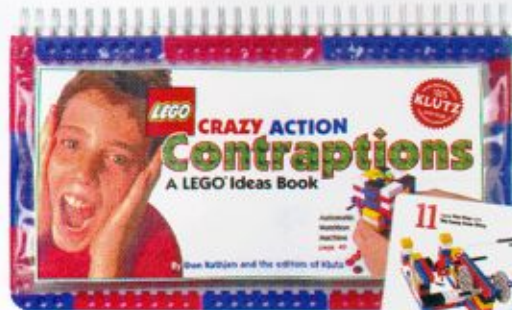

X. #627 Large Blue Baseplate
10" x 10" \$5.50

Y. Idea Book

Build and create 11 new models for extra playtime fun with this 44 page Idea Book. Build 3 different town models, 1 castle model, 2 pirate models, 3 Aquazone models and 2 space vehicles! Oversized 8 1/4" x 11 3/4" for easy use.

#697 Idea Book \$5.50

Includes sheet of cool stickers to decorate your creations!

Z. Build 10 crazy LEGO contraptions!

If you love building and inventions, this book's going to make you want to build like crazy. It comes with 60 LEGO TECHNIC pieces like special gears and levers, plus building tips on how to build a rubber band racer, spinning tops, a balloon-powered rocket car, an automatic field goal kicker, a ping pong popper, a candy machine and more! Five of the projects use only the pieces included with the book and for the other five, you need to add other basic LEGO bricks found easily in your own LEGO collection. Ages 7+. 68 pages.