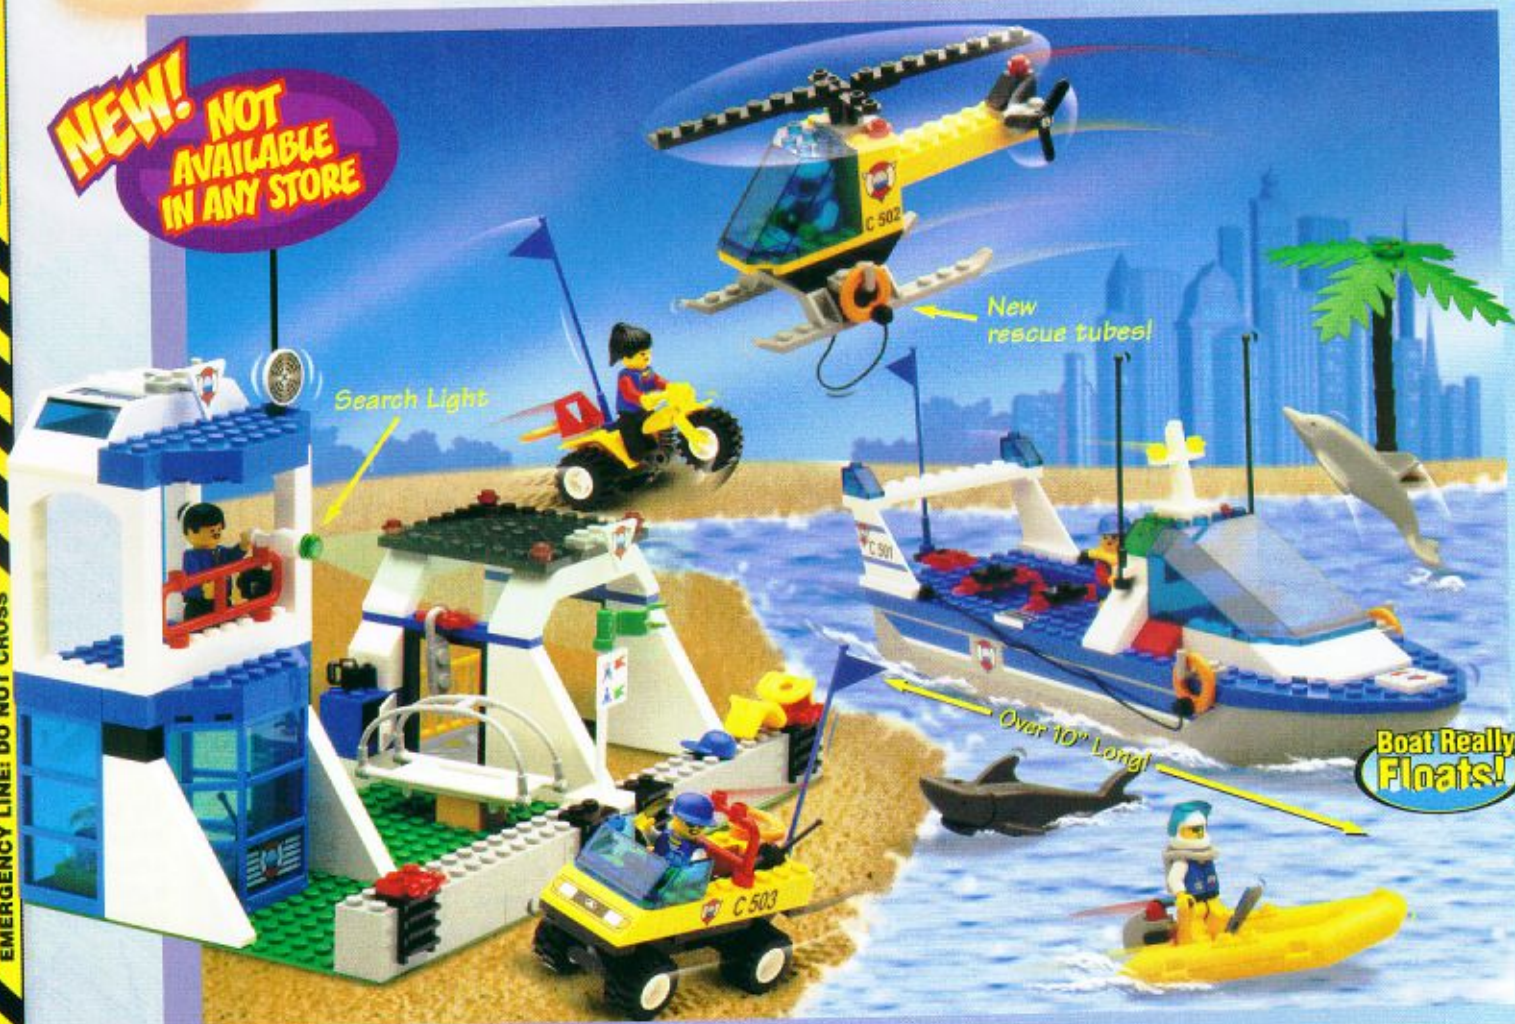

Push the statue to
the right... watch out,
it's booby trapped!

F. Enter, if you dare, the secret mummy's tomb.

Beware! It's been booby-trapped by the ancients! The tower topples on intruders and you'll be in for a surprise if you try to move the statue — watch out! Includes two adventurers, Sam Sinister, an exploration vehicle and lots of equipment to help you on your expedition. Ages 7-12. 253 pieces. #5958 Mummy's Tomb \$33.00 **CLUB**

Lift the magic jewel
— and out flies the
mummy!

Tip the
tower to
uncover
hidden
treasure!

Can you find the
secret floor panel?

G. Uncover the Sphinx's
darkest secrets!

It's one of the greatest mysteries of the ancient times, and now YOU are on a mission to uncover its deepest, darkest secrets. Proceed with caution because dangers lurk around every turn. Poisonous snakes and scorpions, towers that topple and spooky skeletons are just a few of the tricks and traps that await you! Includes three Adventurers, tons of tools and supplies, plus the Baron and Sam Sinister, who want to plunder the tomb! Ages 8-12. 342 pieces.

NEW!
NOT
AVAILABLE
IN ANY STORE

Search Light

New
rescue tubes!

Over 10" Long!

Boat Really
Floats!

A. Send the boat out for dangerous rescue missions.

Patrol the shores in the dinghy. Watch from the sky in the coast guard chopper, plus your station even has a truck and three-wheeler for rescues on the beach. The coast guard station is also equipped with a search light, stretcher, rescue tubes, diving gear and six rescue workers. Coast Guard boat really floats. Ages 5-12. 221 pieces.
#6435 Coast Guard HQ \$66.00

B. #6328 Helicopter Transport
Ages 5-12. 100 pieces. \$20.00

CLUB

NEW!

Over 7" Long!

Boat Really
Floats!

C. Fight fires at sea.

Race to the scene of the emergency in this shiny red fire boat. It really floats! Comes with a rubber dinghy for daring rescues, new rescue tubes and two firefighters. Ages 5-12. 43 pieces.
#6429 Blaze Responder \$14.50