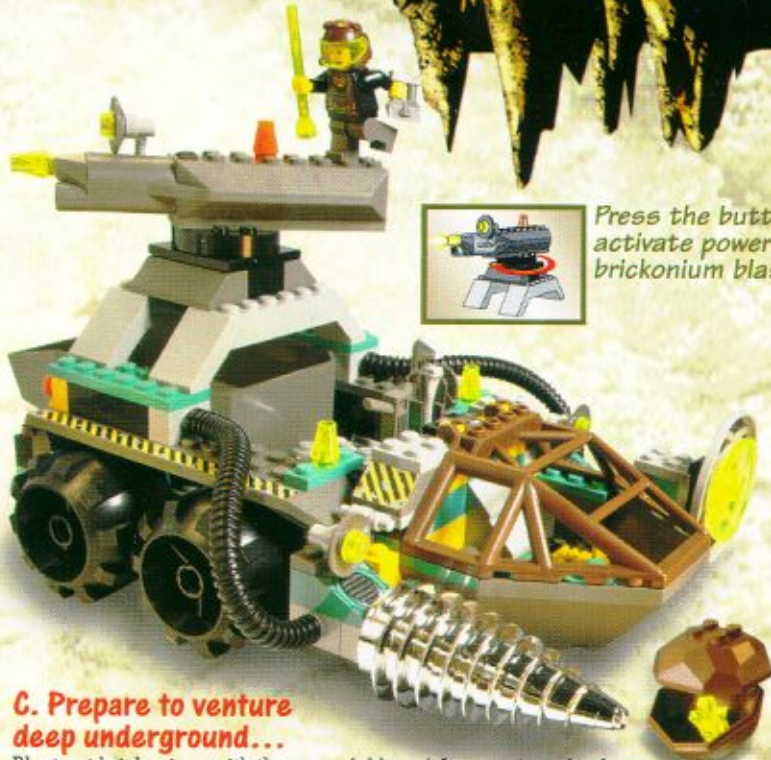

Send off the brickonium search team and transport the precious ore in the all-terrain rock mover. Crystals too heavy for mere humans to move? Let the crane do the hard work! Whatever you do, make sure you don't surprise the Rock Monster. He looks like solid rock, but is a whole lot meaner!

Comes with an all-terrain rock mover, hovercraft, digging tools and 4 Rock Raiders.

2AAA batteries required to operate brickonium blaster (not included). Ages 8-12. 402 pieces. #4990 Rock Raiders HQ \$88.00 

Drop rocks through the chute to the truck below.

ALL NEW!

**ROCK
RAIDERS**

AGES 5-12

Press the button to activate powerful brickonium blaster!

C. Prepare to venture deep underground...

Blast out brickonium with the powerful laser! Its massive wheels can maneuver over the roughest, rockiest terrain. And its powerful drill can bore through solid rock to unearth the precious brickonium crystals! Requires 2AAA batteries to operate lights (not included). Ages 8-12. 167 pieces. #4970 Chrome Crusher \$33.00

Wings fold up or down.

Keep Darth Maul's double-bladed lightsaber here.

AGES 6-12

Sith probe droids

Open back hatch to release Sith speeder.

B. Nothing can stop the Sith Infiltrator!

This stealth ship carries the mysterious and sinister Darth Maul. For super spying missions, drop the three Sith probe droids to collect secret information, then open the rear hatch and out speeds Darth Maul on his Sith speeder. Plus, the rear of the ship detaches to form a transport vehicle. Includes Darth Maul and his double-bladed lightsaber. Ages 8-12. 243 pieces.