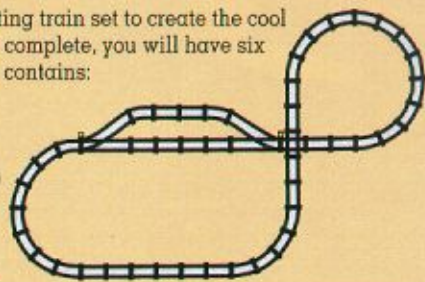

TRAINS

AGES 7-12

**LIMITED
QUANTITIES!
ORDER NOW!**

C. Build them, customize them and set them rolling!

Tip the buckets and fold down sides of flatbed to load cargo into the six-wheel dump truck. Load two sporty cars on the car transport flatbed. Refuel when you need it with three fuel tanks on the container flatbed. Plus you get a fix-it vehicle and five rail workers with tools. Ages 7-12. 359 pieces. #2126 Train Cars $69.50

**All Train Accessories
NOT
AVAILABLE
IN ANY STORE**

Each rail is pre-assembled for ease in adding to your railway.

D. #4519 Cross Track
1 piece. $10.00

E. #4531 Switching Rails
2 pieces. $28.75

F. #4515 Eight Straight Rails.
More than 40 inches of track.
8 pieces. $13.25

G. #4520 Eight Curved Rails.
Enough for 27" half circle!
8 pieces. $13.25

H. #4548 Speed Regulator
Ages 8-12. 3 pieces. $46.00
Covered by a 1 year limited warranty.
(See order form for details.)

I. #5309 Wagon Plate $3.00 1x

J. #5304 Two Wheelsets
$3.50

N. #5310 Lighting Brick
4 pieces. $5.50

P. #5305 Connection Wire
$6.75

K. #5302 Two Bogieplates
$2.50

O. #5303 Buffers, Magnets & Couplers
6 pieces. $3.50

Q. #5300 Electric Train Motor
3 pieces. $27.50

Weigh heavy loads with a working scale!

L. Cross Track Kit

Add this track kit to your existing train set to create the cool layout shown. Once layout is complete, you will have six extra curved track pieces. Kit contains:

- #4519 Cross Track (1)
- #4515 Straight Rails (2)
- #4520 Curved Rails (2)
- #4531 Switching Rails (1)

Ages 7-12. 35 pieces in all.
A $91.75 value.

#K4519 Cross Track Kit
Catalog Special - Only $81.00

M. Deluxe Track Kit