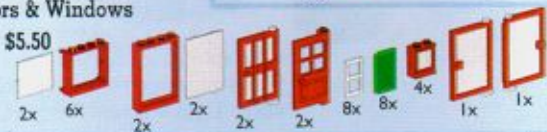

L. Brick Separator

Everyone needs one! This tool makes it a snap to pull those small plates apart.

#630 Brick Separator $2.25 1x

M. #624 Basic Motor
27 pieces. $28.75
Requires 6AA Batteries (not included)

P. #5149 Doors & Windows
38 pieces. $5.50