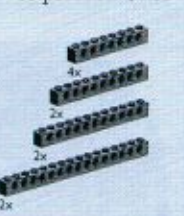

S. #5235 Large Beams with Holes
10 pieces. $4.50