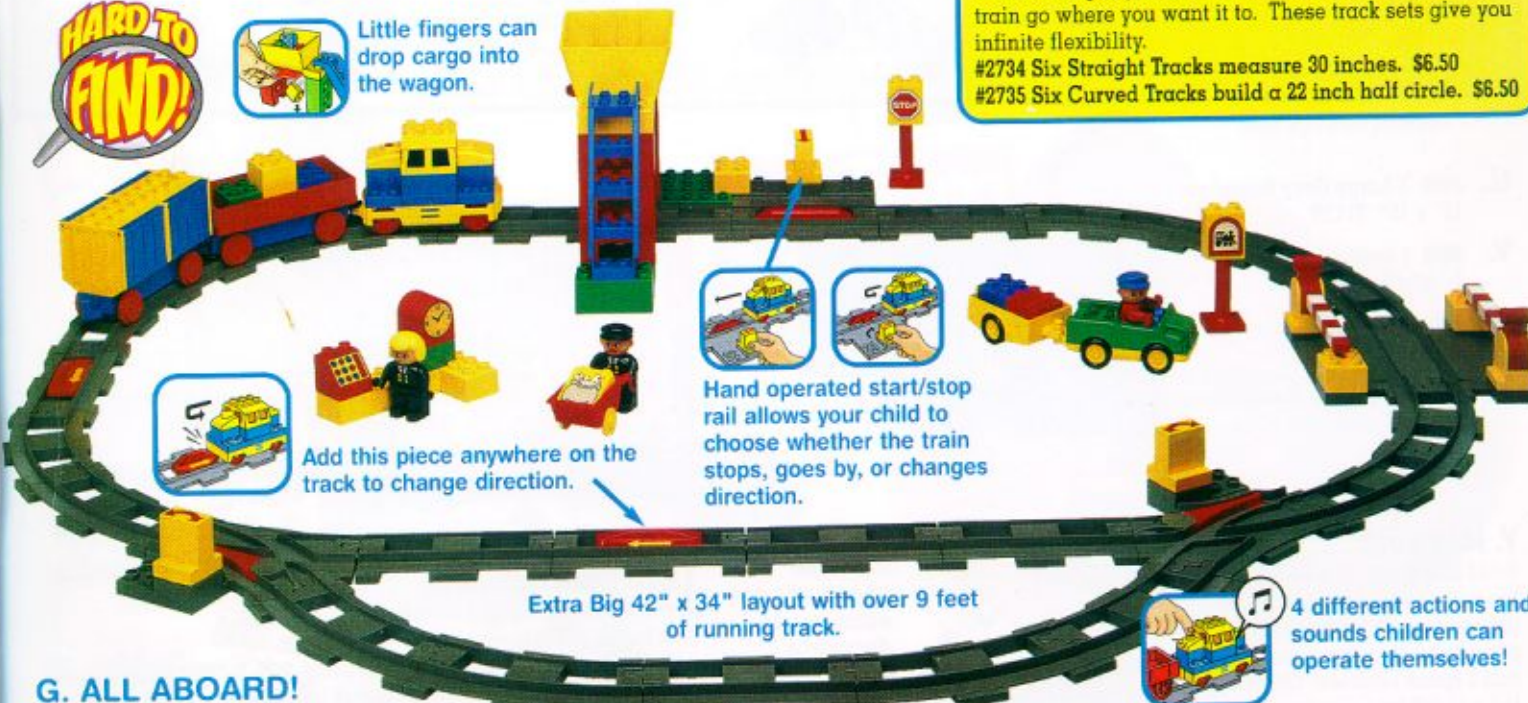

Add this piece anywhere on the track to change direction.

Hand operated start/stop rail allows your child to choose whether the train stops, goes by, or changes direction.

4 different actions and sounds children can operate themselves!

Extra Big 42" x 34" layout with over 9 feet of running track.

G. ALL ABOARD!

Your young engineer will just love making the train run and stop, go backwards and automatically change direction. The battery powered Cargo Train can go everywhere — it runs on the track and directly on the floor. Plus your child builds both locomotive and wagons and then can redesign them his or her own way. It's a toy that stays fresh, a new adventure each time. Ages 3-6. 88 pieces.
#2745 Deluxe LEGO DUPLO Battery Cargo Train $109.00

Power Saving Design.

The battery train will run at least 8 hours on 3 AA batteries (not included). The power saving feature goes into action when the train has not been touched for two minutes.

To Order Call: 1-800-453-4652 24 Hours a day