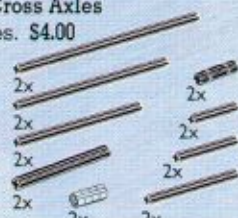

Add wheels to get your models moving!

BB. #5226 Cross Axles
18 pieces. \$4.00

CC. #5281 Balloon Tires (Approx. 2")
4 pieces. \$4.50

DD. #5282 Balloon Tires (Approx. 2 3/4")
4 pieces. \$6.00

EE. #5283 Balloon Tires (Approx. 1 3/4")
4 pieces. \$4.00