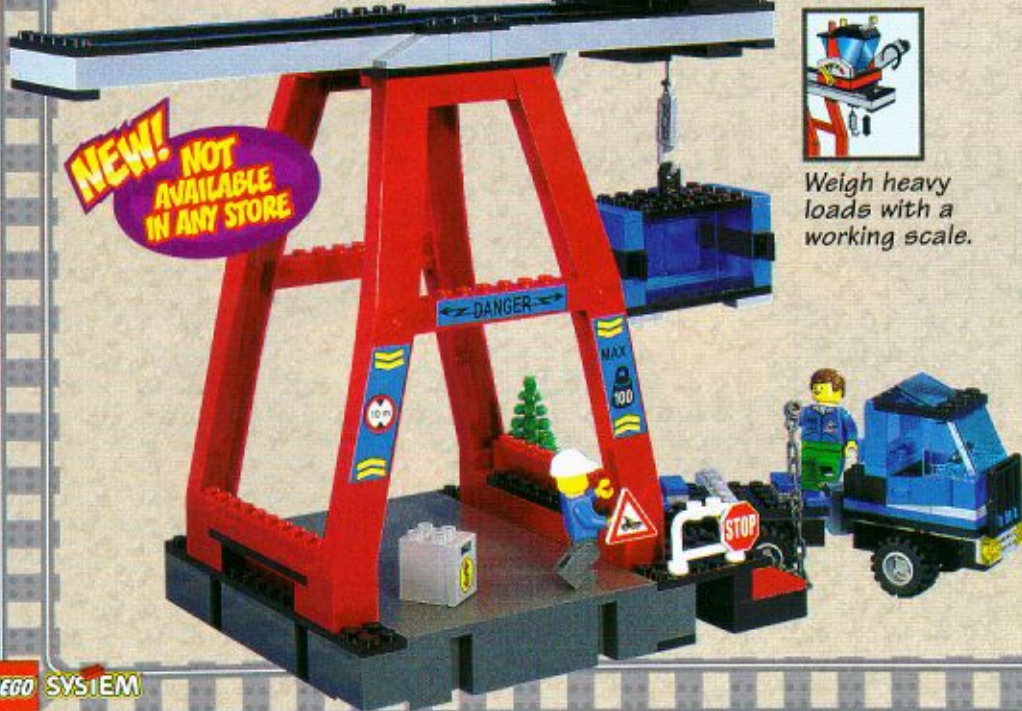

Weigh heavy loads with a working scale.

NEW! NOT AVAILABLE IN ANY STORE