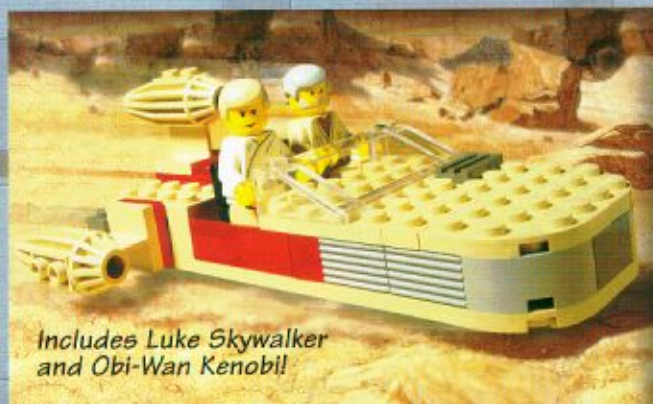

LEGO Star Wars Action!

**ALL
NEW**

A long time ago, in a galaxy far, far away...

Good battled evil. A princess fought to save her people. And heroes took to the skies. All the action and excitement of *Star Wars* comes to life with these new LEGO toys – the very first in the LEGO *Star Wars* collection!

A. Fly the X-wing with Luke Skywalker!

Take to the skies with Luke as he battles the forces of evil! Just like the real X-wing fighter, the wings adjust from wide to narrow for maximum maneuverability in battle. Luke is armed with his lightsaber just in case it comes down to hand-to-hand combat. Comes with ground crew person and transport with tools to prepare the X-wing fighter for its next mission. Also includes Luke's droid navigator, R2-D2, and Biggs Darklighter. Ages 7+. 263 pieces. #7140 X-wing Fighter \$33.00

LEGO CLUB

Luke Skywalker

Biggs Darklighter and Grounds Crew

Droid navigator R2-D2 sits in back and cockpit opens and closes.

B. Explore Tatooine in the landspeeder.

Race over the sand dunes of Tatooine with Luke Skywalker and Obi-Wan Kenobi in this high speed landspeeder. Three turbine engines give you the speed you need to escape from the Imperial stormtroopers and other dangers. Also includes a lightsaber for Obi-Wan Kenobi. Ages 6+. 47 pieces. #7110 Landspeeder \$6.75

LEGO CLUB

Includes Luke Skywalker and Obi-Wan Kenobi!

C. It's a battle between good and evil!

Take to the skies with the two most popular ships of the Rebel and Imperial forces. The Y-wing fighter-bomber, armed with two turning ion cannons and forward-mounted laser cannons, is flown by a brave Rebel pilot and droid navigator. Darth Vader, with his lightsaber in hand, is in the control pod of his TIE fighter (which stands for Twin Ion Engine). When they meet in the skies, you decide who wins!