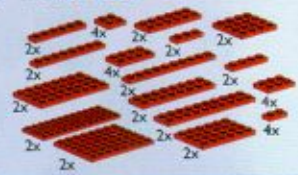

Available in 6 colors!

C. #5161 Inverted Roof Bricks
16 pieces. \$3.00

O. #5320 Small White Plates
66 pieces. \$4.50

42 Plates in Two Colors
\$5.50 each per color.

- S. #5146 Blue** ■
- T. #5147 Red** ■

D. #5151 Steep Sloped Bricks (45 degrees)
59 pieces. \$5.50