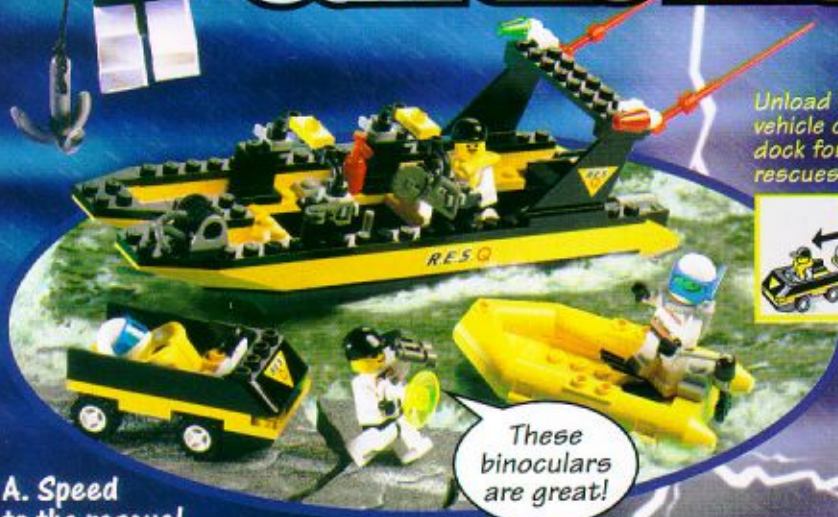

A. Speed to the rescue!

When swimmers, divers or boaters get into trouble — pound over the waves in the River Response to save the day! Comes with a dinghy, rescue rope, mini car, binoculars, saw and all kinds of tools and diving equipment. Includes three fearless Res-Q workers. Ages 7-12. 145 pieces. #6451 River Response \$22.00 **CLUB**