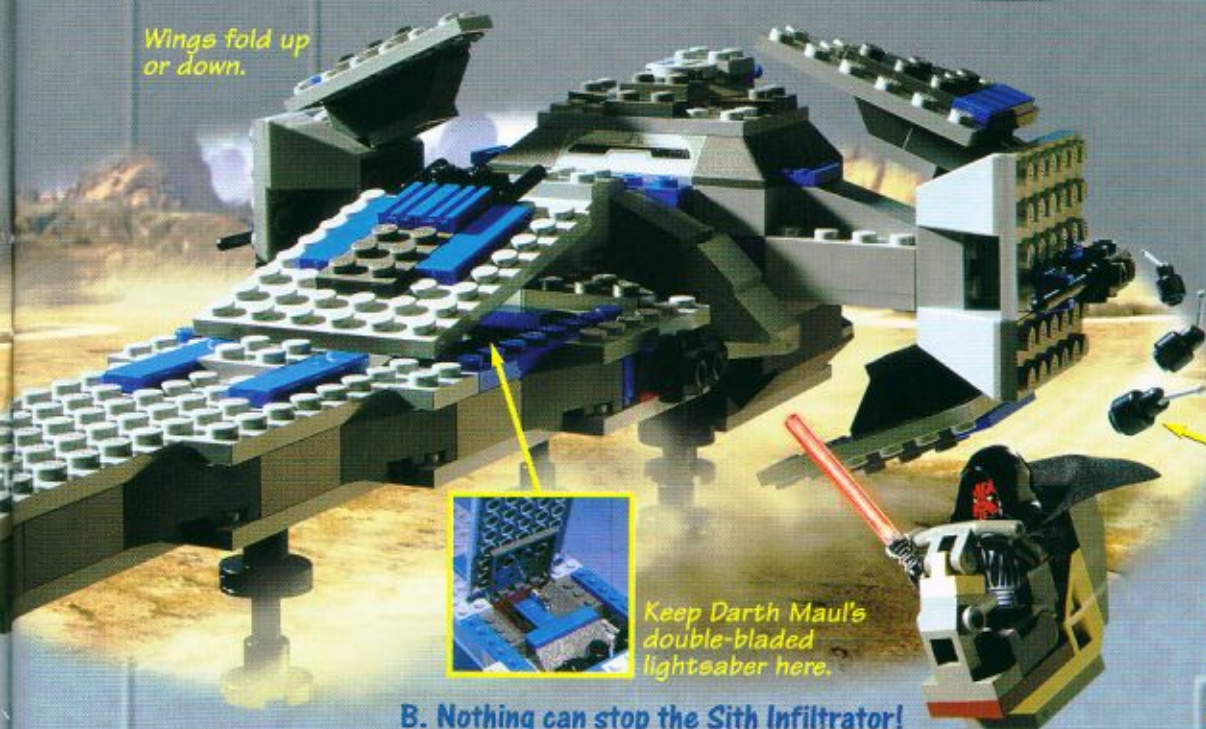

Imagine - you're deep in a tunnel beneath tons of solid rock. Suddenly you sense danger! You need to be able to get out FAST - and that's just what the Tunnel Transport does. Comes with 2 Rock Raiders. Ages 8-12. 349 pieces. #4980 Tunnel Transport \$54.00

It's a battle between good and evil. Jedi Knights Obi-Wan Kenobi and Qui-Gon Jinn help Queen Amidala save her planet from being taken over by the evil Trade Federation. A brave, young Anakin Skywalker begins his journey to become a Jedi Knight. And the sinister Darth Maul continually tests the power of the Force. Grab your lightsaber and join the adventures with the ALL-NEW LEGO Star Wars: Episode I Collection!

Wings fold up or down.

Keep Darth Maul's double-bladed lightsaber here.

AGES 6-12

Sith probe droids

Open back hatch to release Sith speeder.

B. Nothing can stop the Sith Infiltrator!

This stealth ship carries the mysterious and sinister Darth Maul. For super spying missions, drop the three Sith probe droids to collect secret information, then open the rear hatch and out speeds Darth Maul on his Sith speeder. Plus, the rear of the ship detaches to form a transport vehicle. Includes Darth Maul and his double-bladed lightsaber. Ages 8-12. 243 pieces.

#7151 Sith Infiltrator \$33.00 **CLUB**

Sebulba

A. Race in Anakin's Podracer — but hold on tight!!!

The sport of Podracing is so dangerous that only one human dares to try it — Anakin Skywalker. And it's your job to help him! Build Anakin's Podracer. Then check out the competition — Sebulba and Gasgano. Now get ready for the high-flying action! You'll need quick reflexes and nerves of steel to win! Comes with three Podracers, 3 pit droids, Padmé Naberrie, Anakin Skywalker, R2-D2, Qui-Gon Jinn, Jar Jar Binks, Sebulba and Gasgano. Ages 8-12. 894 pieces.