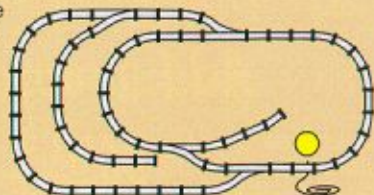

M. Deluxe Track Kit

Add over 19 feet of running track to your existing train set and create the awesome layout shown. Kit contains 3 sets of straight rails (#4515), 2 sets of curved rails (#4520) and 2 sets of switching rails (#4531). 52 pieces in all.
Ages 8-12. A $123.75 value.

#K4531 Deluxe Track Kit
Catalog Special - Only $110.00!