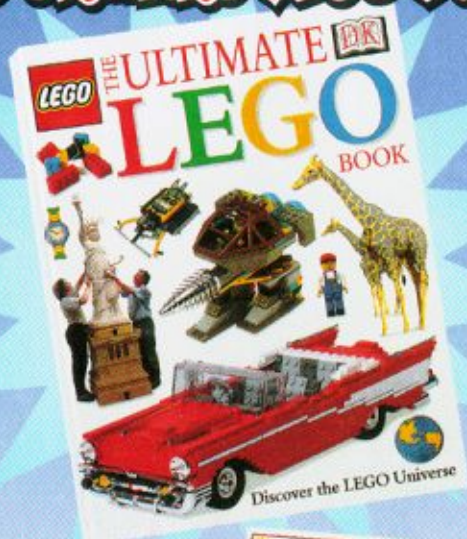

The Ultimate LEGO Book!

A must have for every true LEGO Maniac!

Packed with interesting facts about LEGO toys and the LEGO company -- the book begins with a detailed visual timeline that tells the remarkable history of the company and the making of LEGO toys. The rest of the book is dedicated to the Master Model Builders and the amazing models they build and display around the world. 125 page hard cover edition.

#B500 The Ultimate LEGO Book $19.75

Gift Certificate

Say Happy Holidays to Far-Away Friends

with a LEGO Shop at Home Gift Certificate, the perfect present for any occasion. To order yours, simply write "Gift Certificate" on the order form and any amount $10 or over (amounts over $10, please make in $5 increments). We will send the certificate with a copy of our current catalog and your best wishes -- to either your recipient's address or your own.

To Order Call: 1-800-453-4652 24 Hours a day