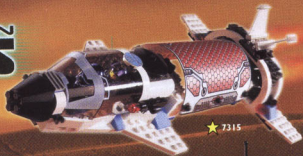

★ 7315

New 2001
Nouveau 2001
Nuevo 2001
Novidades 2001

★ 7313