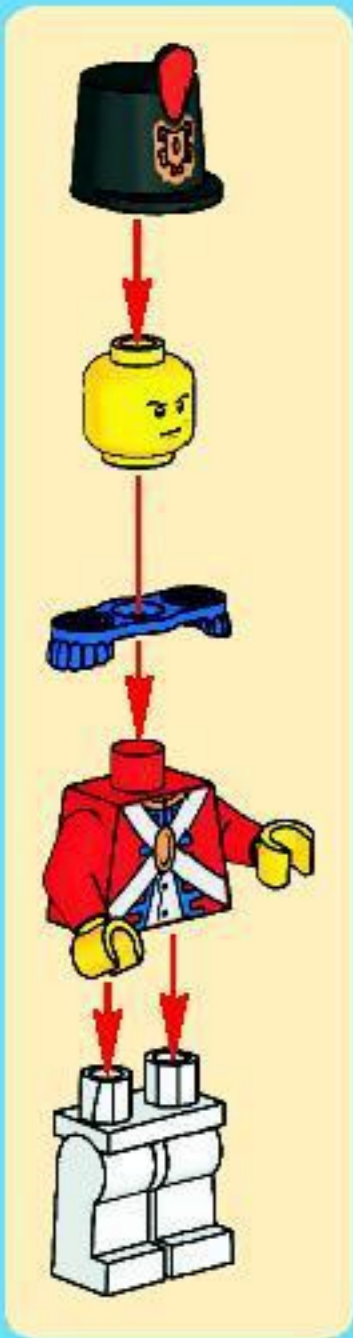

IMPERIAL FLAGSHIP LE VAISSEAU AMIRAL

10210

75 cm / 30 in.

60 cm / 24 in.

4x

1

6x

4x