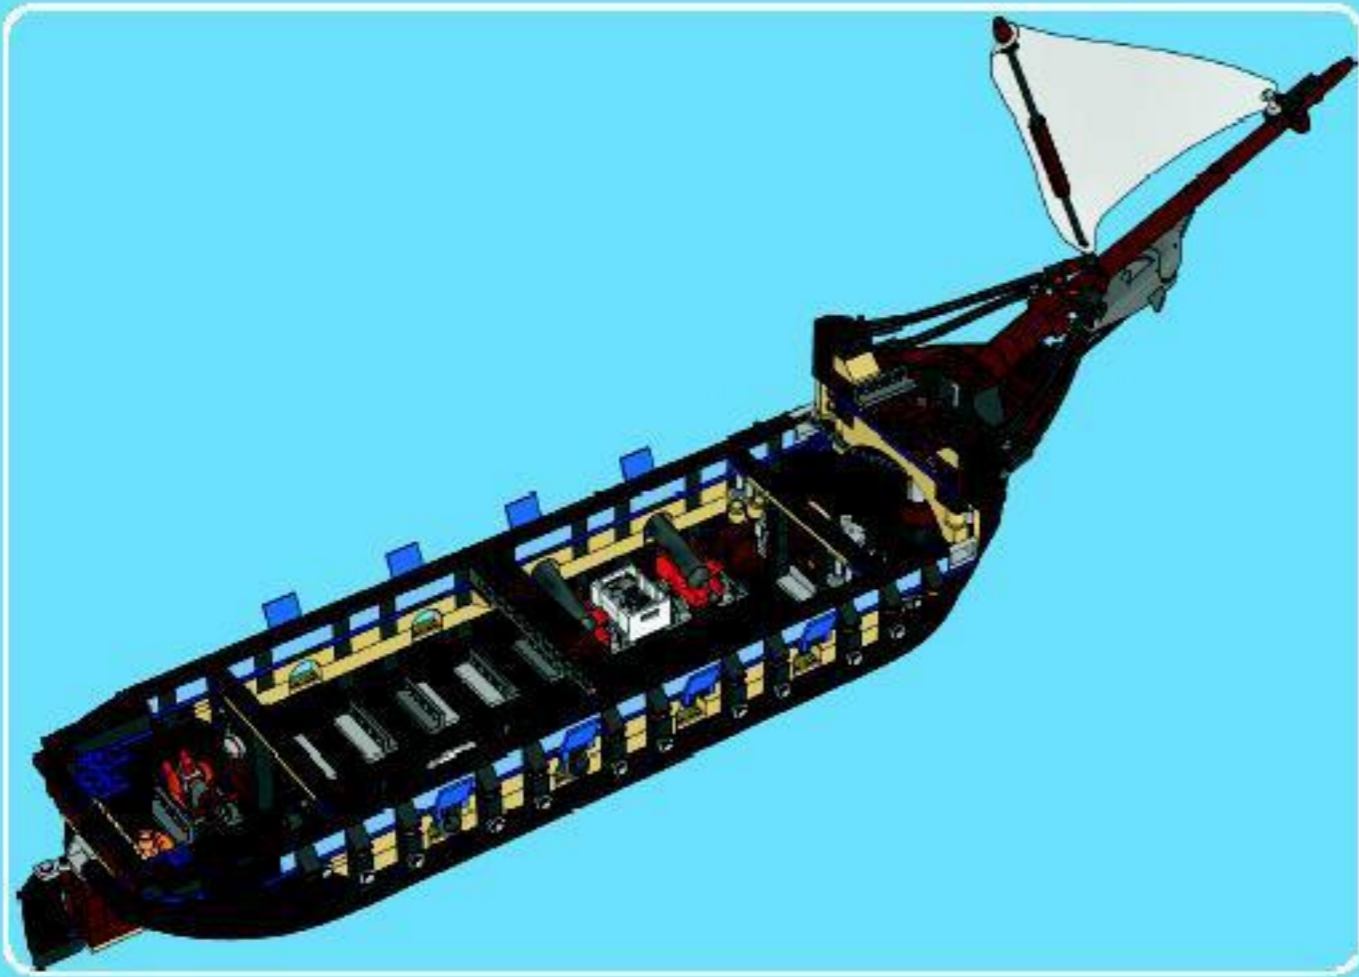

IMPERIAL FLAGSHIP LE VAISSEAU AMIRAL

10210

75 cm / 30 in.

60 cm / 24 in.

4x

1

6x

4x