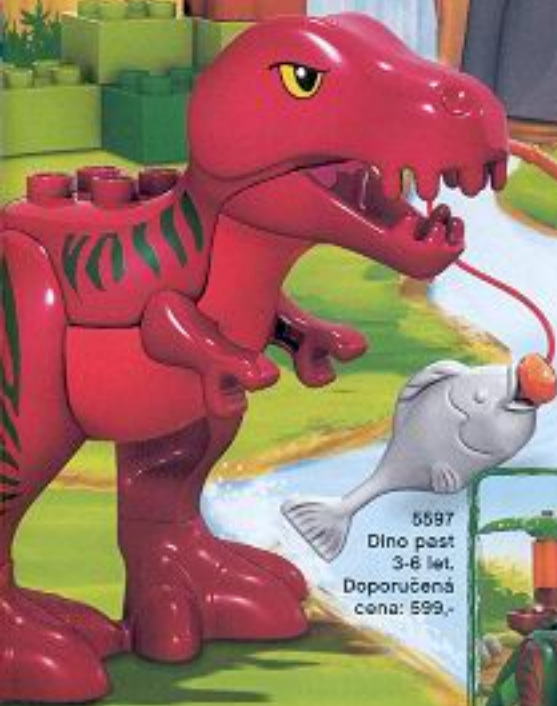

Země dinosaurů

Vítejte v Dino údolí – kde
právě lidé žijí ve vzájemném
poklidu s přátelskými
dinosaury. Dejte však pozor
na troufalého T-Rexe. Čihá
za rohem a snaží se jim
ukrást potravu.
5598 Dino údolí
3-6 let.
Doporučená cena: 1.499,-

2-6
let

LEGO DUPLO®

5597
Dino past
3-6 let.
Doporučená
cena: 599,-