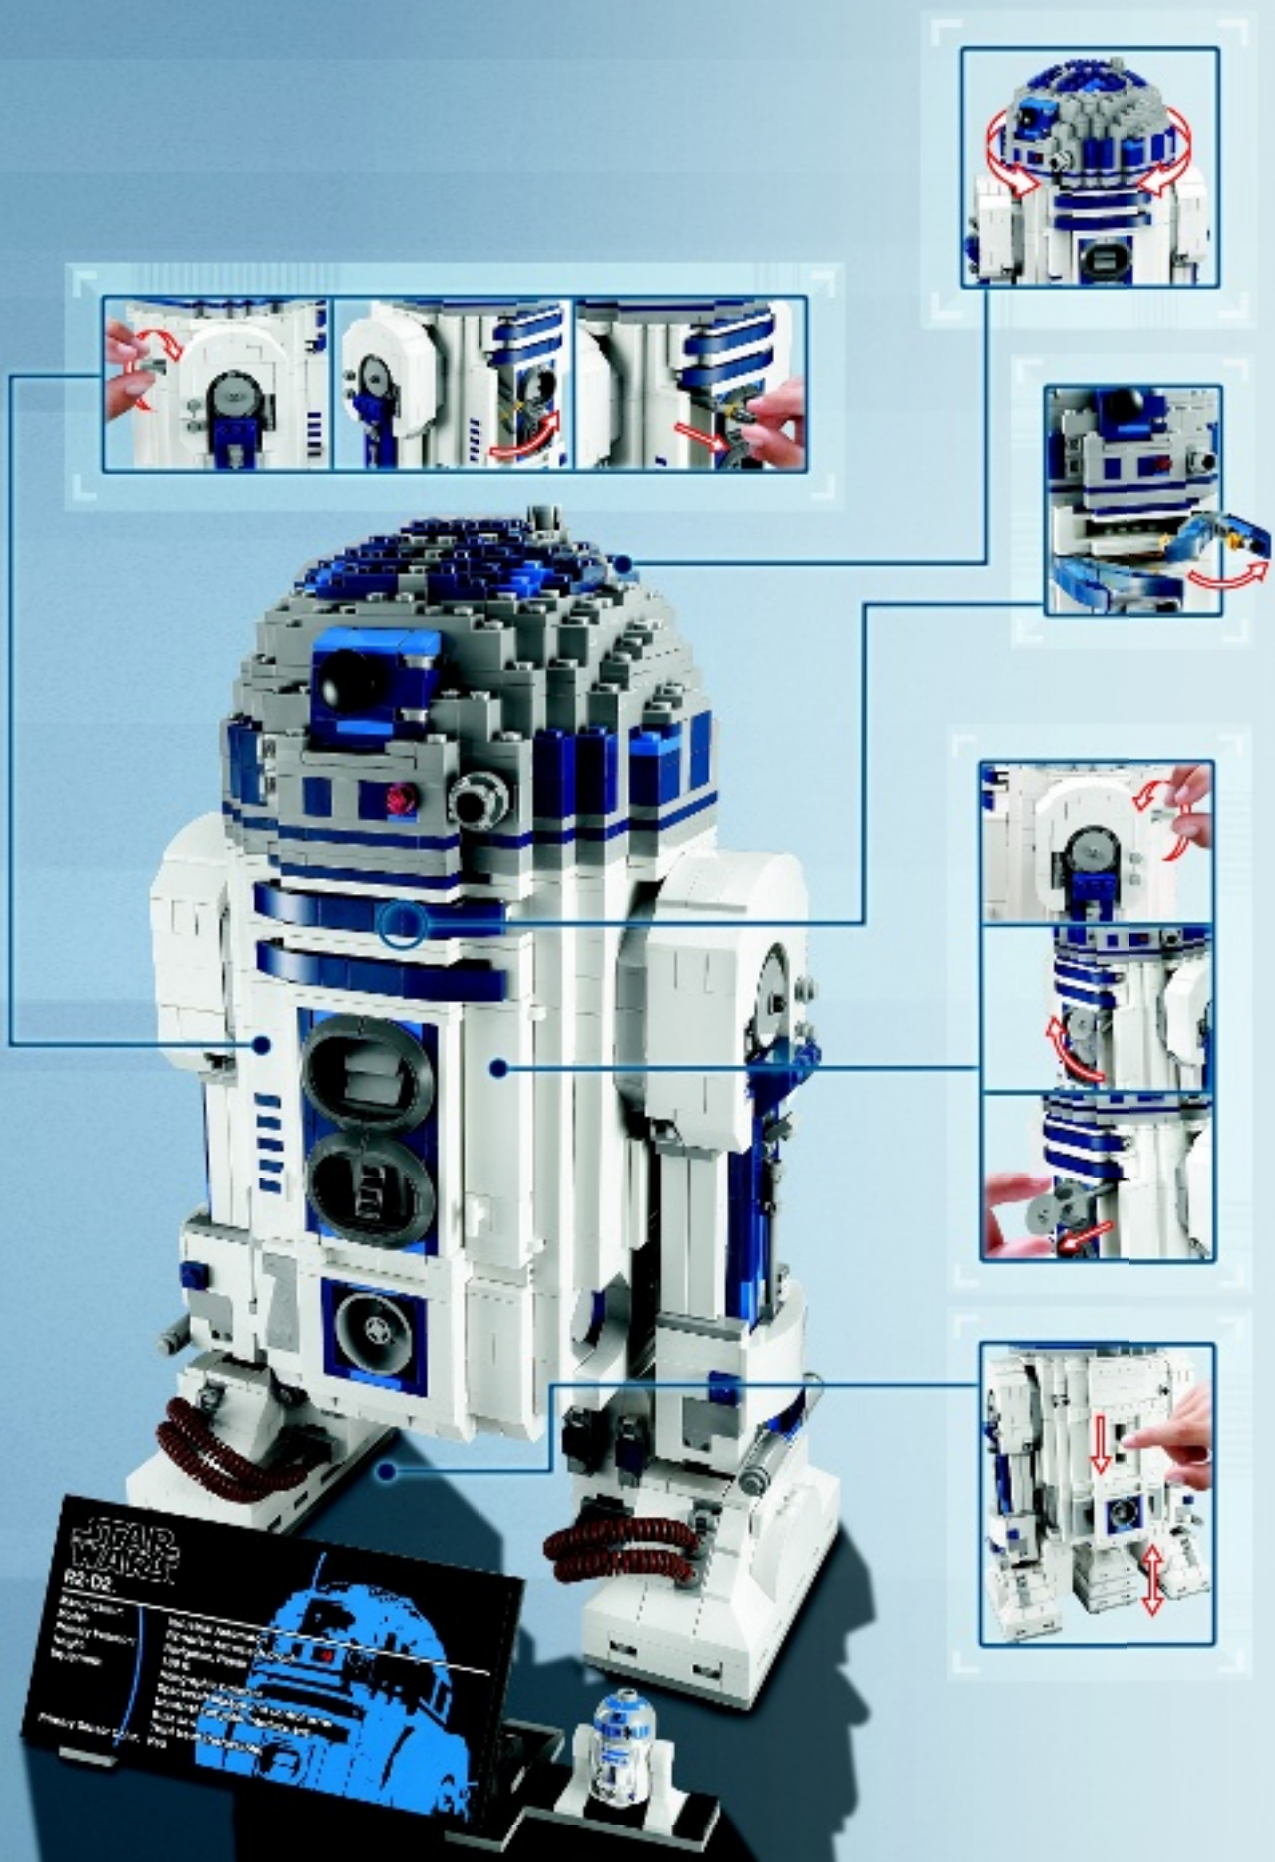

LEGO STAR WARS
R2-D2

Manufacturer	LEGO
Product Name	R2-D2
Product Number	75098
Year	2008
Material	ABS
Color	White, Blue, Grey, Red
Dimensions (H x W x D)	28 x 18 x 18 cm
Weight	1.2 kg
Price	€ 49.99
Availability	Available
Product Description	LEGO Star Wars R2-D2 is a highly detailed and accurate representation of the iconic droid. It features a fully functional head with a rotating camera lens, a working antenna, and a detailed body with various panels and components. The R2-D2 is built using a combination of white, blue, and grey Technic bricks and is finished with a clear blue dome. It is a must-have for any Star Wars collector and a great addition to any LEGO Star Wars collection.