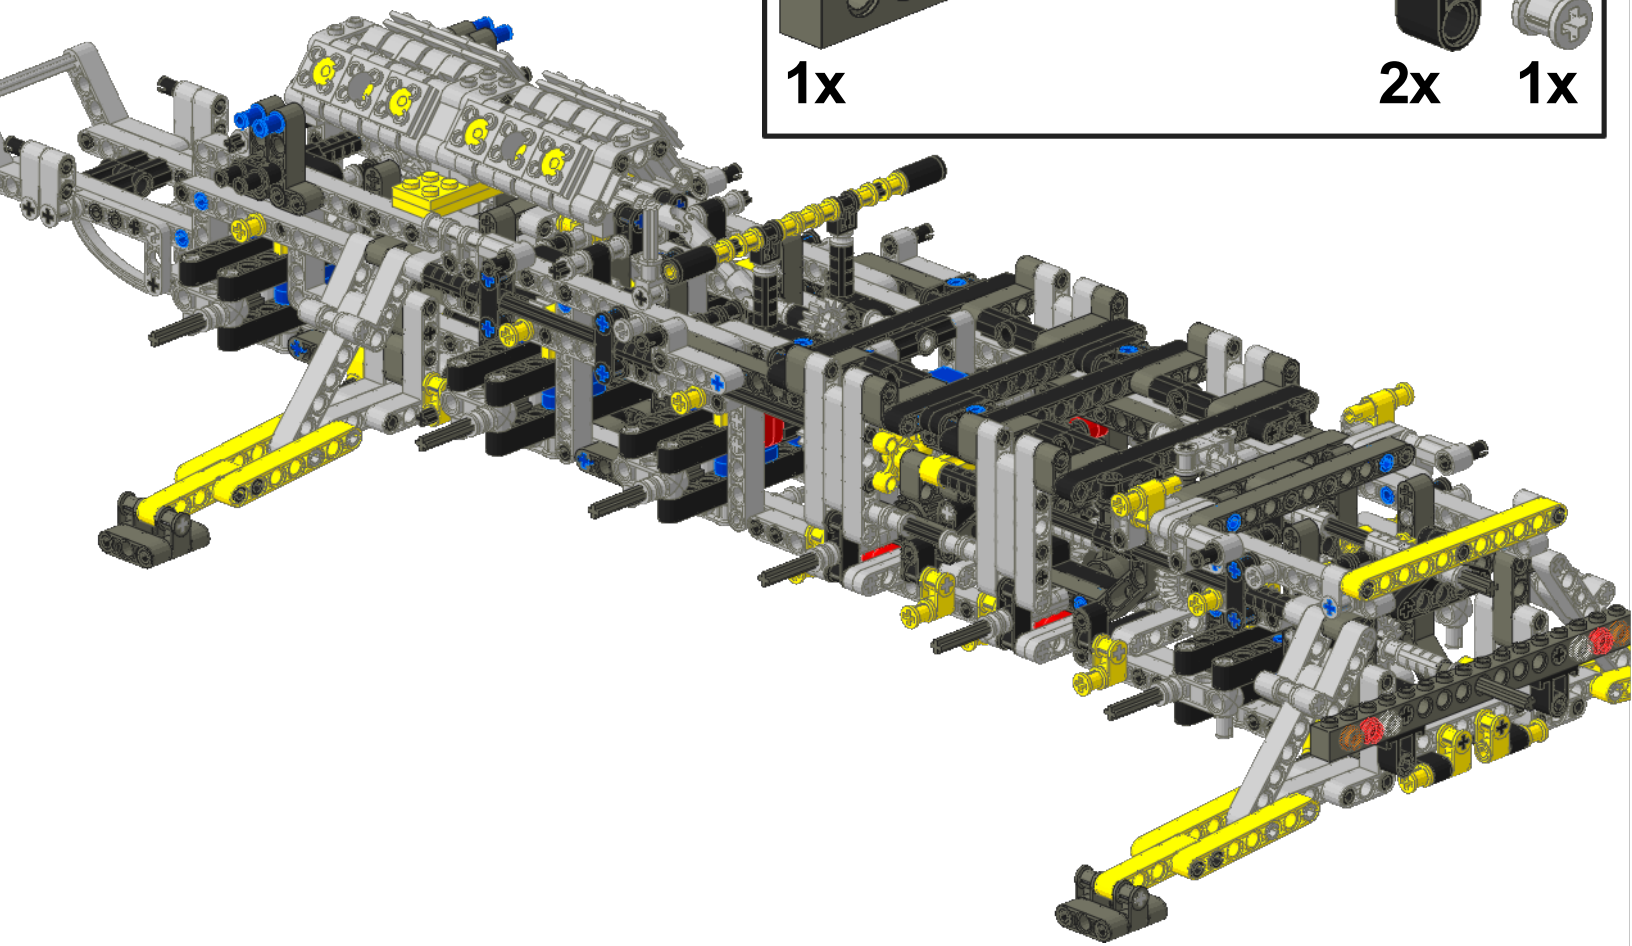

11

1x

1x

2x

2x

2x

2x

1x

A parts list for step 11, enclosed in a black border. It includes a yellow 1x11 Technic beam (labeled '1x'), a grey 1x11 Technic beam (labeled '1x'), a red bush (labeled '2x'), a grey bush (labeled '2x'), a brown bush (labeled '2x'), a black T-shaped connector (labeled '2x'), and a grey pin (labeled '1x').