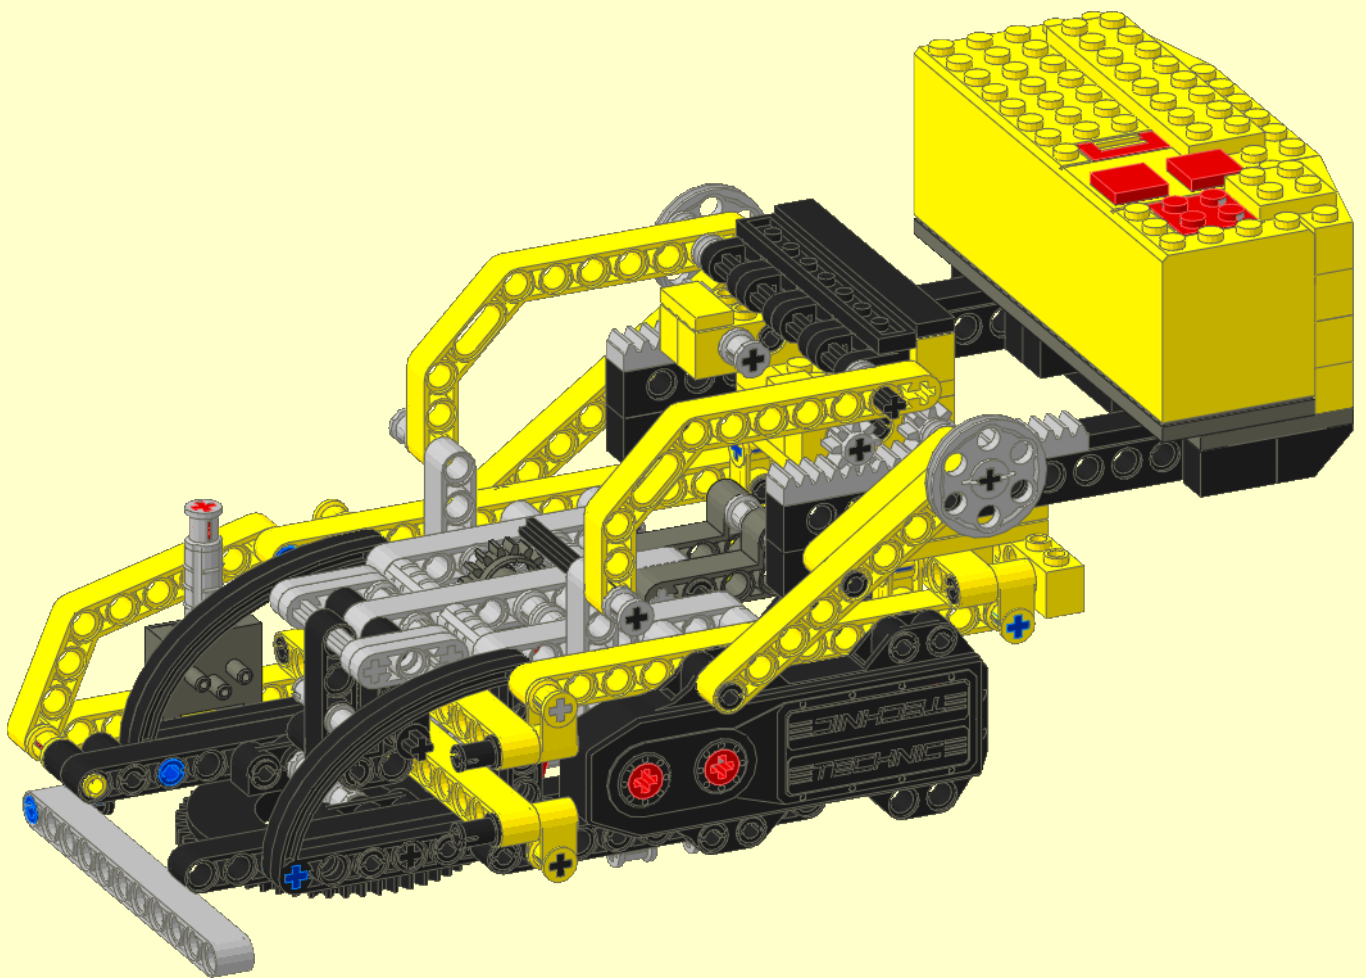

73

74

75

76

78

79

80

81

82

83

84

85

- |   |   |    |
|---|---|----|
|  |  | 2x |
| 1x  |  |    |
| 2x  |  | 2x |

1

1x  
3x  
2x  
13x 3  
2x  
5x  
1x  
1x  
1x  
1x

This block contains a list of LEGO parts for step 1. The parts are: 1 yellow 1x3 Technic brick; 3 yellow 1x13 Technic Technic Long Bricks with 3 holes; 2 yellow 1x5 Technic Technic Long Bricks with 3 holes; 13 black Technic pins of length 3; 2 grey Technic pins of length 3; 5 yellow 1x3 Technic Technic Long Bricks with 3 holes; 1 grey Technic gear with 24 teeth; 1 grey Technic gear with 8 teeth; 1 grey Technic axle connector; 1 black Technic pin of length 3; 1 grey Technic axle connector; 1 black Technic pin of length 3.