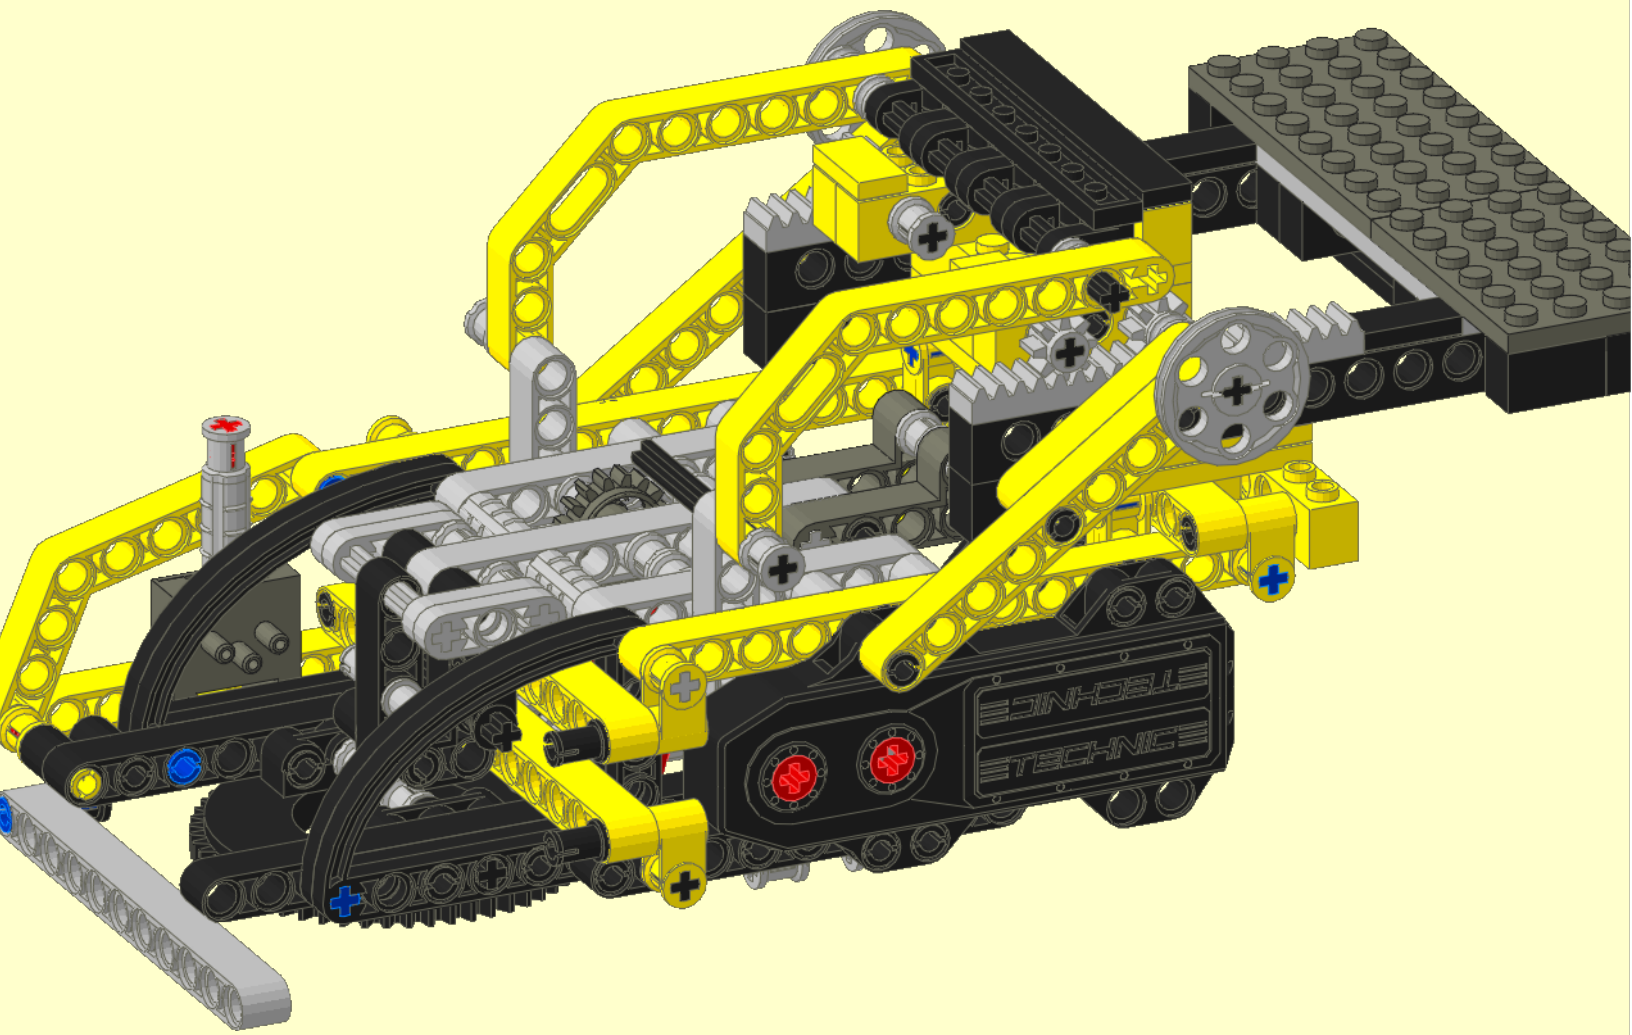

73

74

75

76

78

79

80

81

82

83

84

85

- |   |   |    |
|---|---|----|
|  |  | 2x |
| 1x  |  |    |
| 2x  |  | 2x |

1

1x  
3x  
2x  
13x 3  
2x  
5x  
1x  
1x  
1x  
1x

This block contains a list of LEGO parts for step 1. The parts are: 1 yellow 1x3 Technic brick; 3 yellow 1x13 Technic Technic Long Bricks with 3 holes; 2 yellow 1x5 Technic Technic Long Bricks with 3 holes; 13 black Technic pins of length 3; 2 grey Technic pins of length 3; 5 yellow 1x3 Technic Technic Long Bricks with 3 holes; 1 grey Technic gear with 24 teeth; 1 grey Technic gear with 8 teeth; 1 grey Technic axle connector; 1 black Technic pin of length 3; 1 grey Technic axle connector; 1 black Technic pin of length 3.