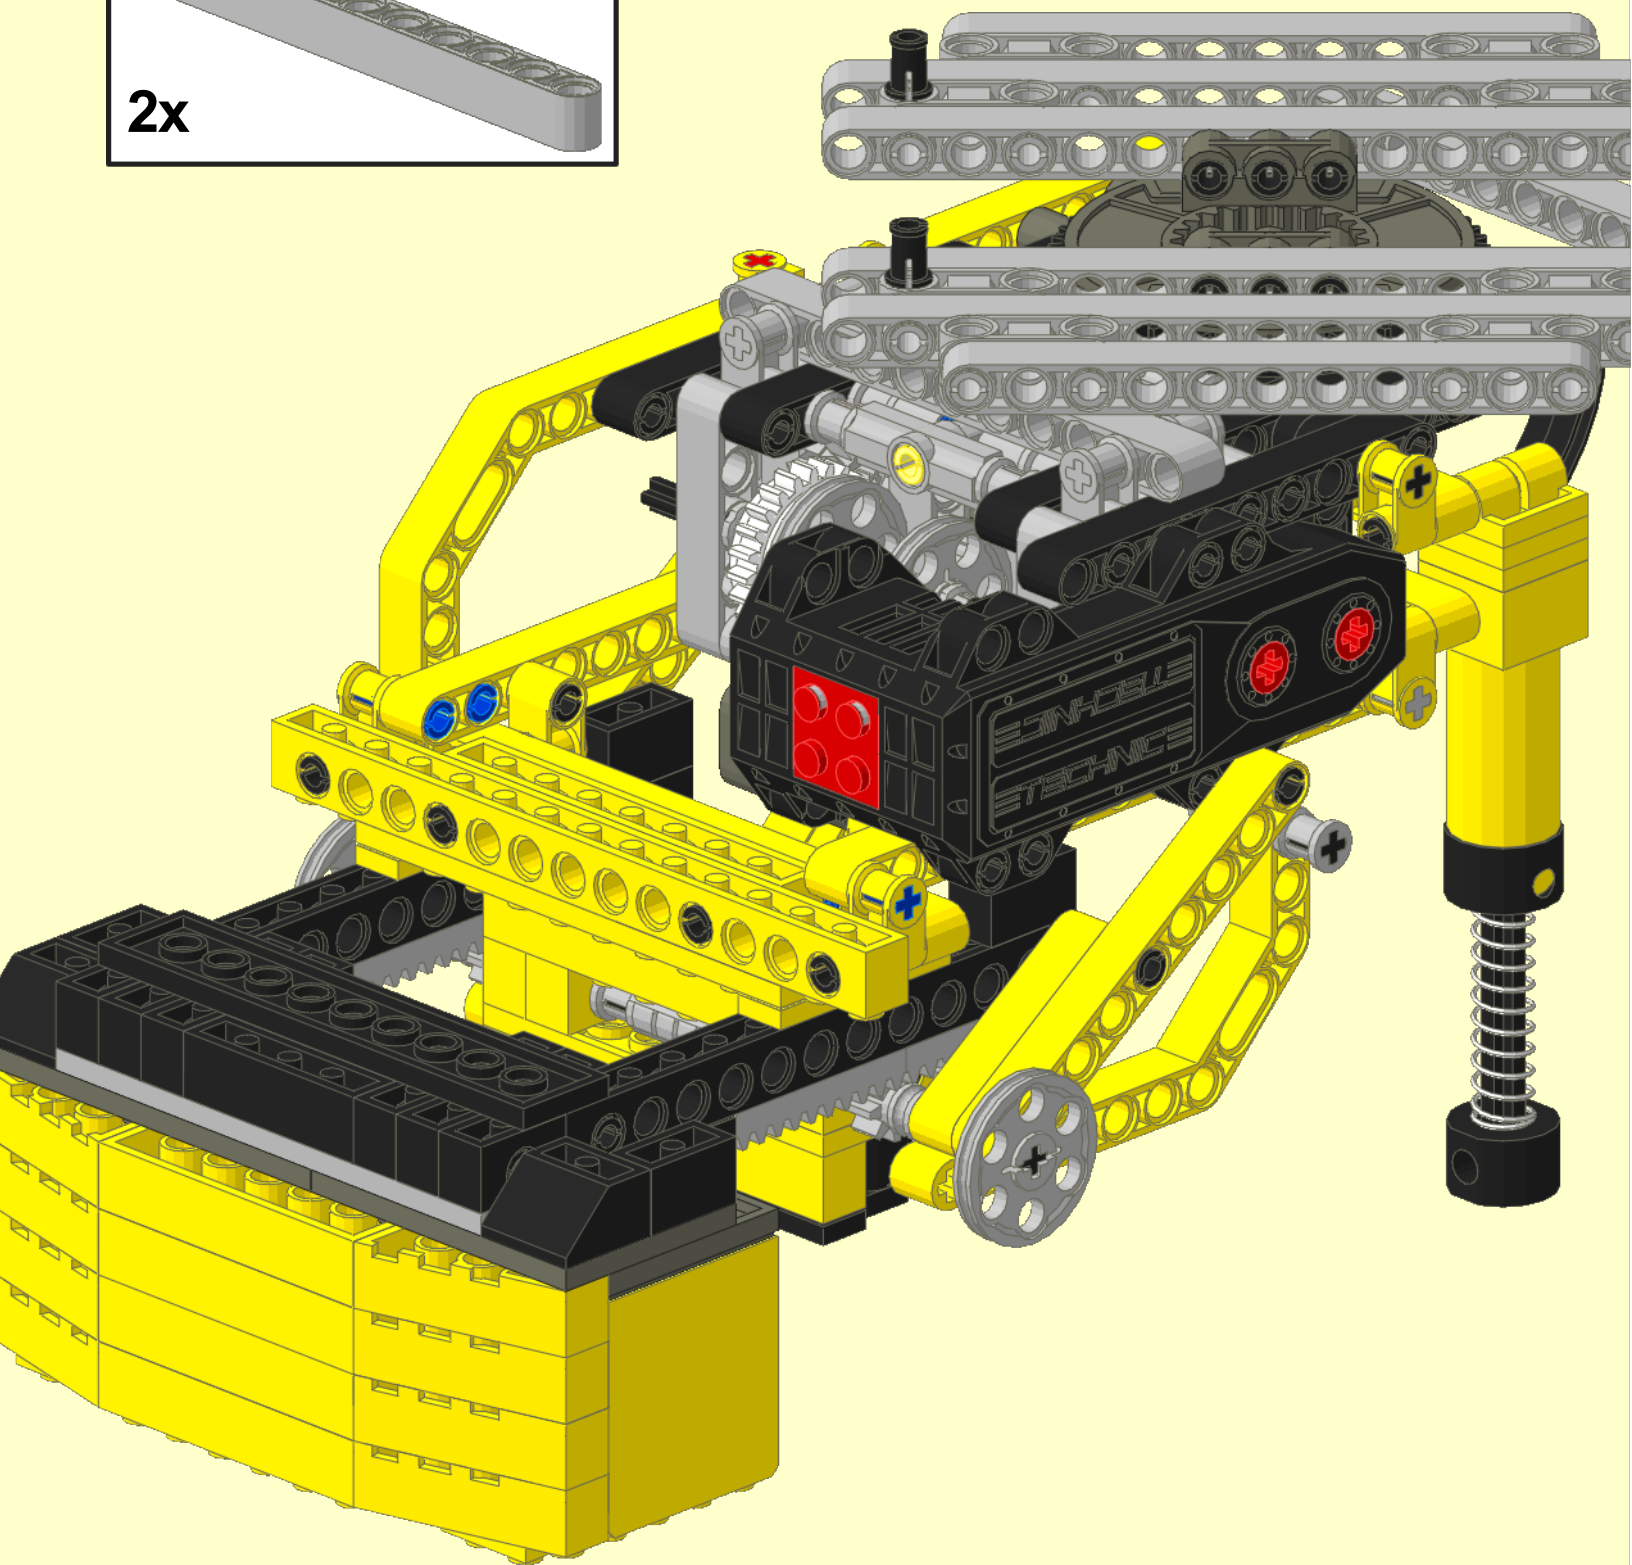

73

74

75

76

78

79

80

81

82

83

84

85

- |   |   |    |
|---|---|----|
|  |  | 2x |
| 1x  |  |    |
| 2x  |  | 2x |

1

1x  
3x  
2x  
13x 3  
2x  
5x  
1x  
1x  
1x  
1x

This block contains a list of LEGO parts for step 1. The parts are: 1 yellow 1x3 Technic brick; 3 yellow 1x13 Technic Technic Long Bricks with 3 holes; 2 yellow 1x5 Technic Technic Long Bricks with 3 holes; 13 black Technic pins of length 3; 2 grey Technic pins of length 3; 5 yellow 1x3 Technic Technic Long Bricks with 3 holes; 1 grey Technic gear with 24 teeth; 1 grey Technic gear with 8 teeth; 1 grey Technic axle connector; 1 black Technic pin of length 3; 1 grey Technic axle connector; 1 black Technic pin of length 3.