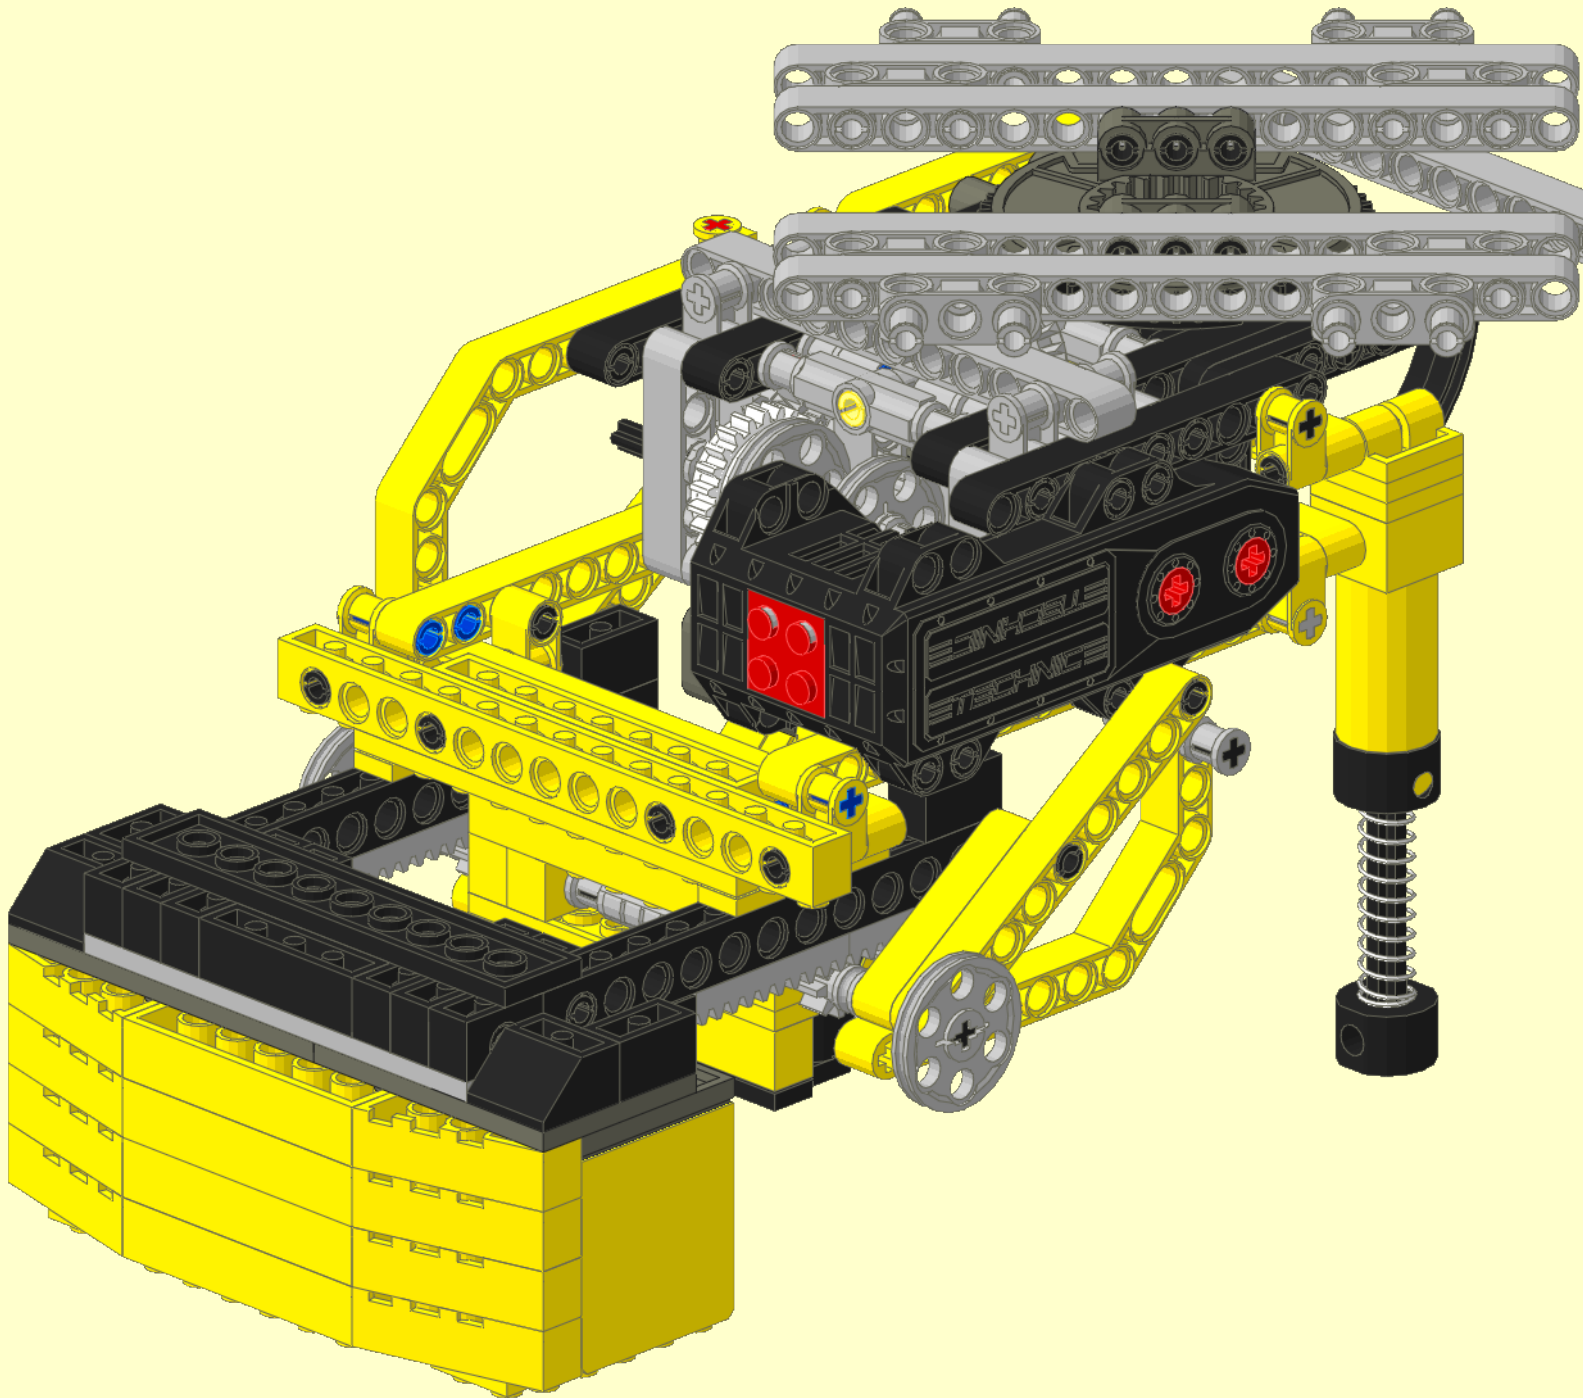

73

74

75

76

78

79

80

81

82

83

84

85

- |   |   |    |
|---|---|----|
|  |  | 2x |
| 1x  |  |    |
| 2x  |  | 2x |

1

1x  
3x  
2x  
13x 3  
2x  
5x  
1x  
1x  
1x  
1x

This block contains a list of LEGO parts for step 1. The parts are: 1 yellow 1x3 Technic brick; 3 yellow 1x13 Technic Technic Long Bricks with 3 holes; 2 yellow 1x5 Technic Technic Long Bricks with 3 holes; 13 black Technic pins of length 3; 2 grey Technic pins of length 3; 5 yellow 1x3 Technic Technic Long Bricks with 3 holes; 1 grey Technic gear with 24 teeth; 1 grey Technic gear with 8 teeth; 1 grey Technic axle connector; 1 black Technic pin of length 3; 1 grey Technic axle connector; 1 black Technic pin of length 3.