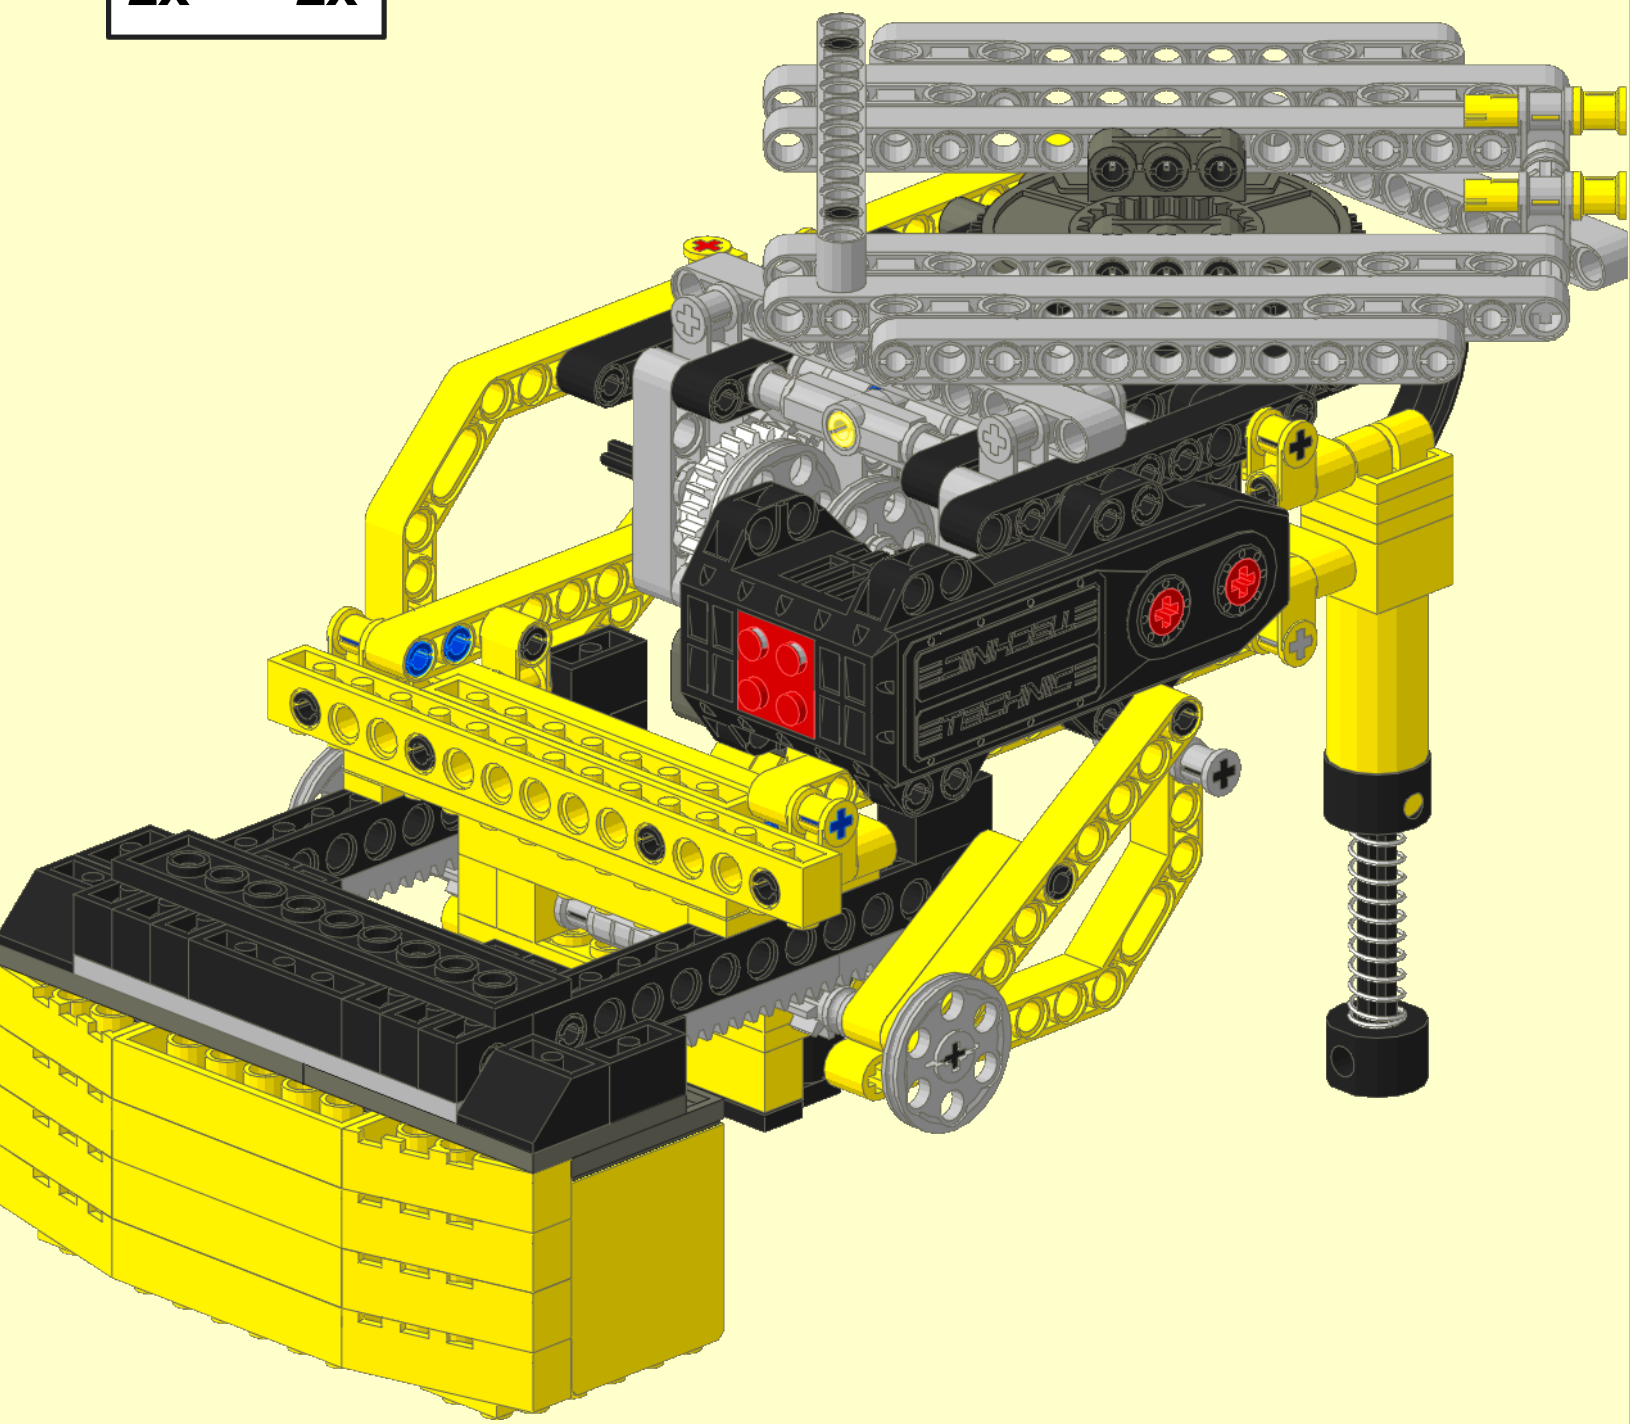

82

83

84

85

- |   |   |    |
|---|---|----|
|  |  | 2x |
| 1x  |  |    |
| 2x  |  | 2x |

1

1x  
3x  
2x  
13x 3  
2x  
5x  
1x  
1x  
1x  
1x

This block contains a list of LEGO parts for step 1. The parts are: 1 yellow 1x3 Technic brick; 3 yellow 1x13 Technic Technic Long Bricks with 3 holes; 2 yellow 1x5 Technic Technic Long Bricks with 3 holes; 13 black Technic pins of length 3; 2 grey Technic pins of length 3; 5 yellow 1x3 Technic Technic Long Bricks with 3 holes; 1 grey Technic gear with 24 teeth; 1 grey Technic gear with 8 teeth; 1 grey Technic axle connector; 1 black Technic pin of length 3; 1 grey Technic axle connector; 1 black Technic pin of length 3.