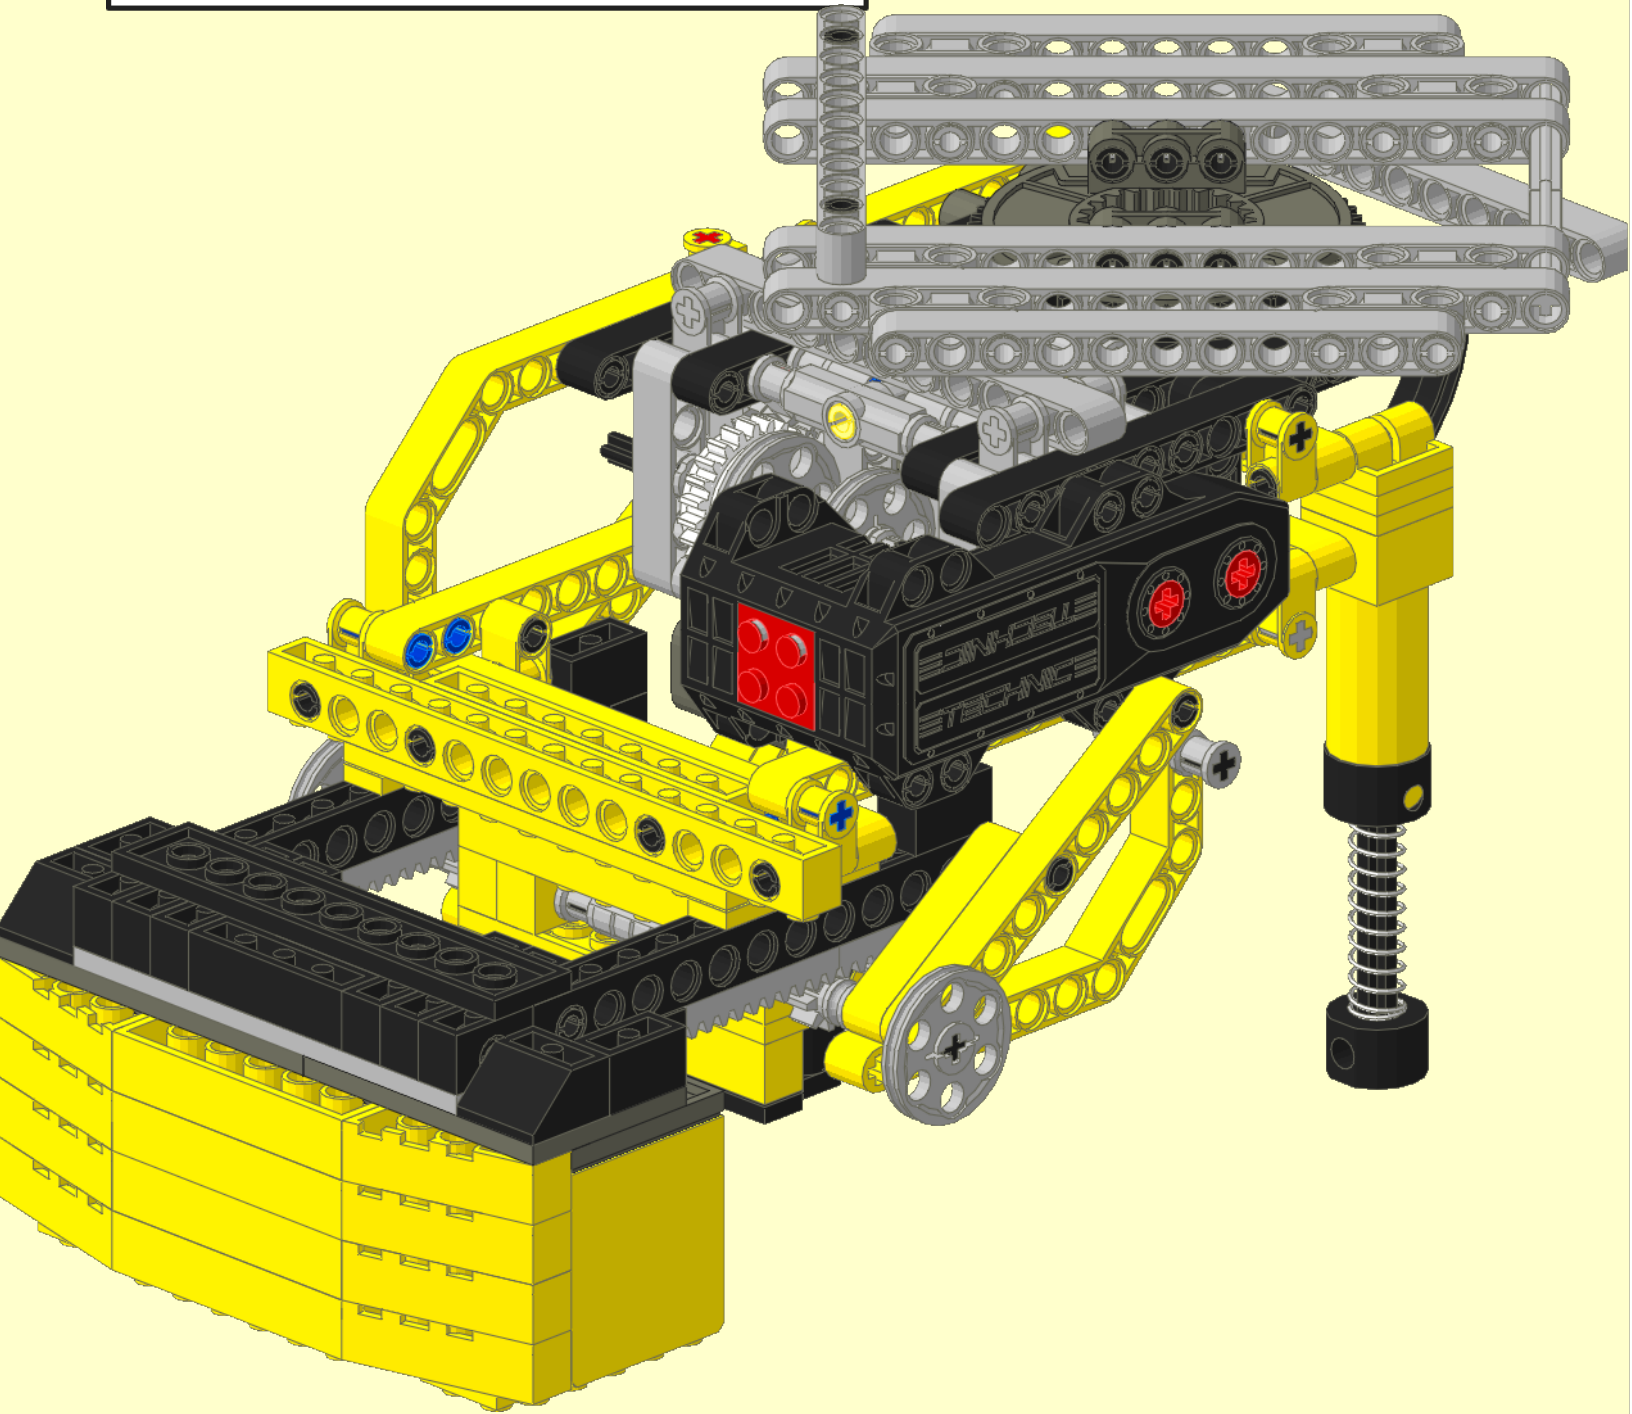

73

74

75

76

78

79

80

81

82

83

84

85

- |   |   |    |
|---|---|----|
|  |  | 2x |
| 1x  |  |    |
| 2x  |  | 2x |

1

1x  
3x  
2x  
13x 3  
2x  
5x  
1x  
1x  
1x  
1x

This block contains a list of LEGO parts for step 1. The parts are: 1 yellow 1x3 Technic brick; 3 yellow 1x13 Technic Technic Long Bricks with 3 holes; 2 yellow 1x5 Technic Technic Long Bricks with 3 holes; 13 black Technic pins of length 3; 2 grey Technic pins of length 3; 5 yellow 1x3 Technic Technic Long Bricks with 3 holes; 1 grey Technic gear with 24 teeth; 1 grey Technic gear with 8 teeth; 1 grey Technic axle connector; 1 black Technic pin of length 3; 1 grey Technic axle connector; 1 black Technic pin of length 3.