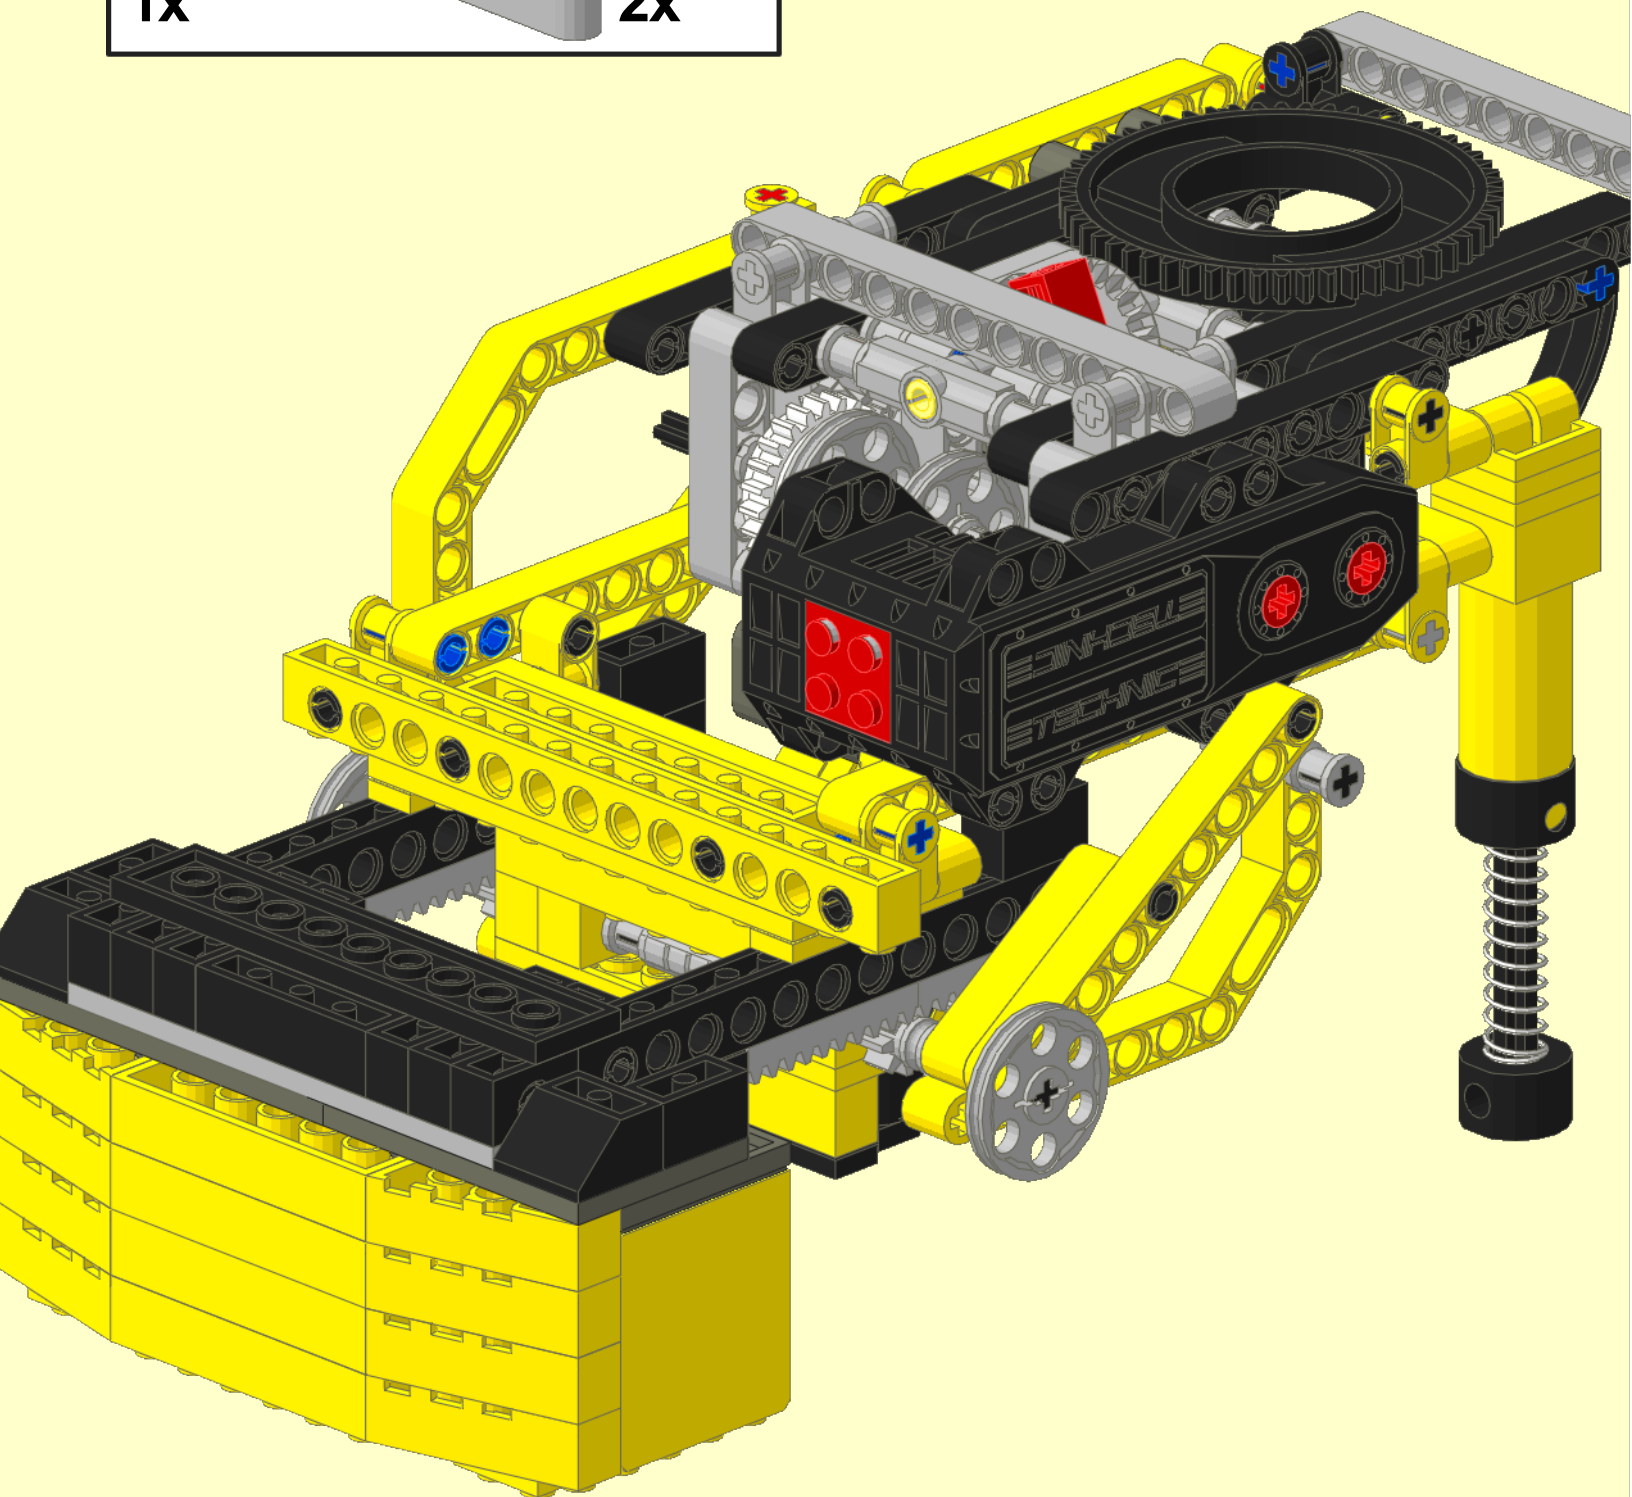

73

74

75

76

78

79

80

81

82

83

84

85

- |   |   |    |
|---|---|----|
|  |  | 2x |
| 1x  |  |    |
| 2x  |  | 2x |

1

1x  
3x  
2x  
13x 3  
2x  
5x  
1x  
1x  
1x  
1x

This block contains a list of LEGO parts for step 1. The parts are: 1 yellow 1x3 Technic brick; 3 yellow 1x13 Technic Technic Long Bricks with 3 holes; 2 yellow 1x5 Technic Technic Long Bricks with 3 holes; 13 black Technic pins of length 3; 2 grey Technic pins of length 3; 5 yellow 1x3 Technic Technic Long Bricks with 3 holes; 1 grey Technic gear with 24 teeth; 1 grey Technic gear with 8 teeth; 1 grey Technic axle connector; 1 black Technic pin of length 3; 1 grey Technic axle connector; 1 black Technic pin of length 3.