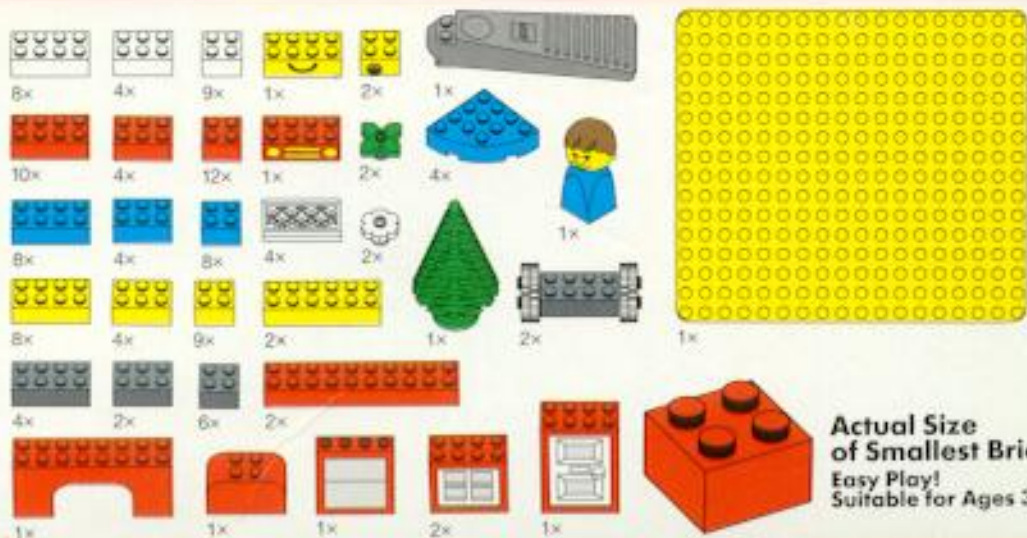

LEGO

BASIC

1666

Set includes BRICK SEPARATOR
which may be used as shown.
BRICK SEPARATOR unsticks the bricks!

**Actual Size
of Smallest Brick**
Easy Play!
Suitable for Ages 3 & Up