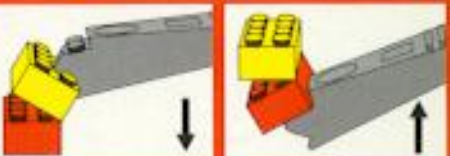

LEGO

BASIC

1666

Set includes BRICK SEPARATOR
which may be used as shown.
BRICK SEPARATOR unsticks the bricks!

**Actual Size
of Smallest Brick**
Easy Play!
Suitable for Ages 3 & Up