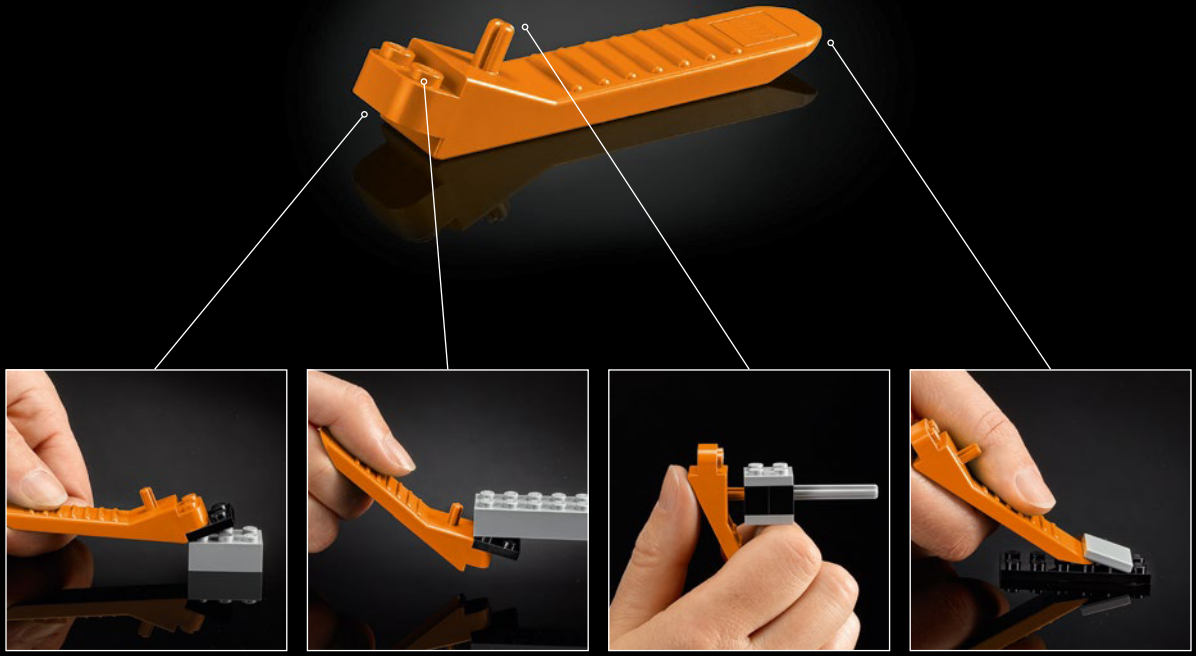

LEGO.com/brickseparator