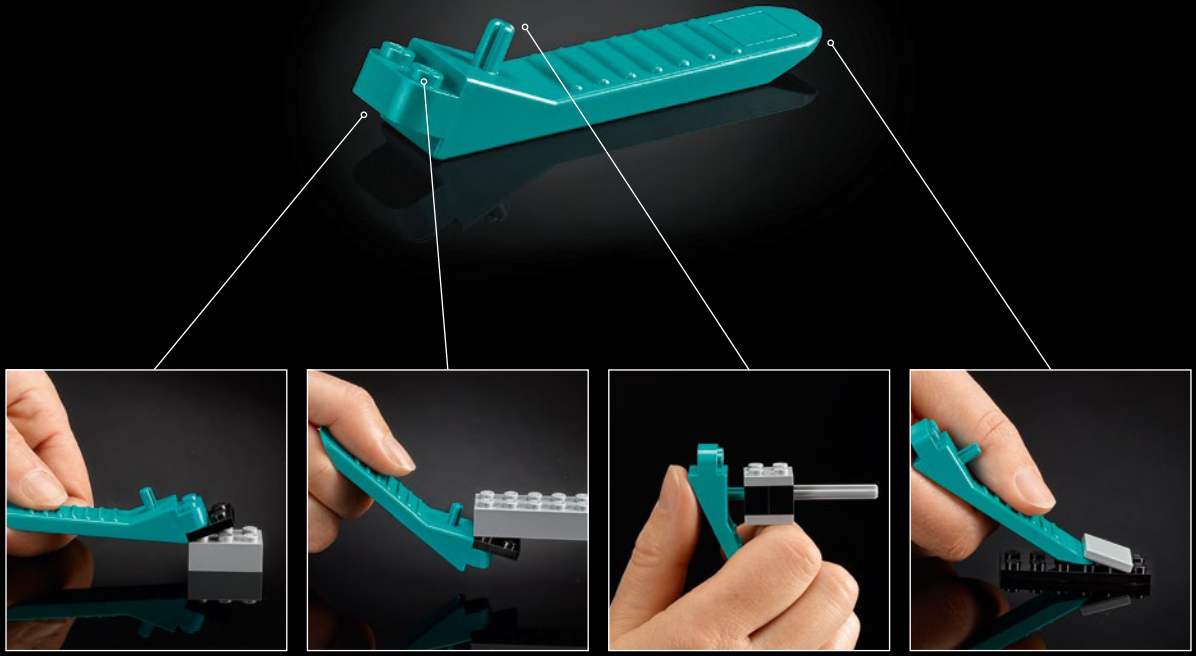

LEGO.com/brickseparator