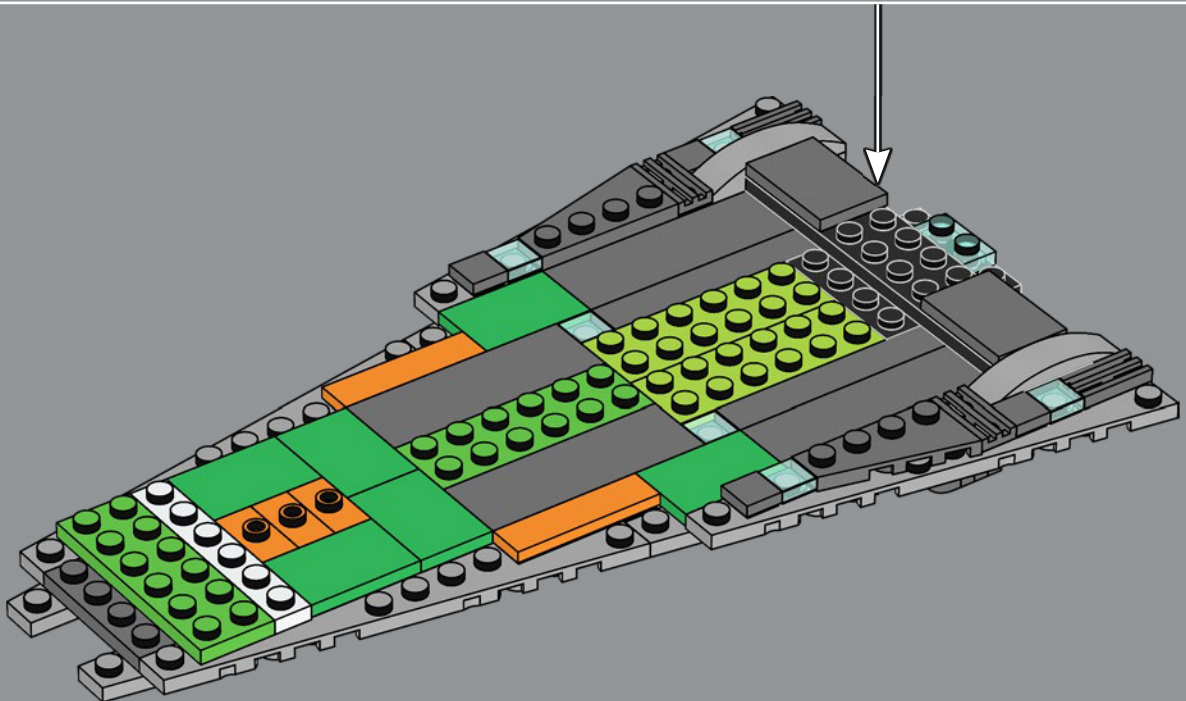

a thousand starfighters and hundreds of shuttles. A team of movie model makers created the scale model in just seven weeks. To convey the unprecedented size of the *Executor*, the team etched tiny holes in brass plates to allow light to shine through the starship's exterior, creating the illusion of around 250,000 lights!

17

18

19

20

21

22

23

24