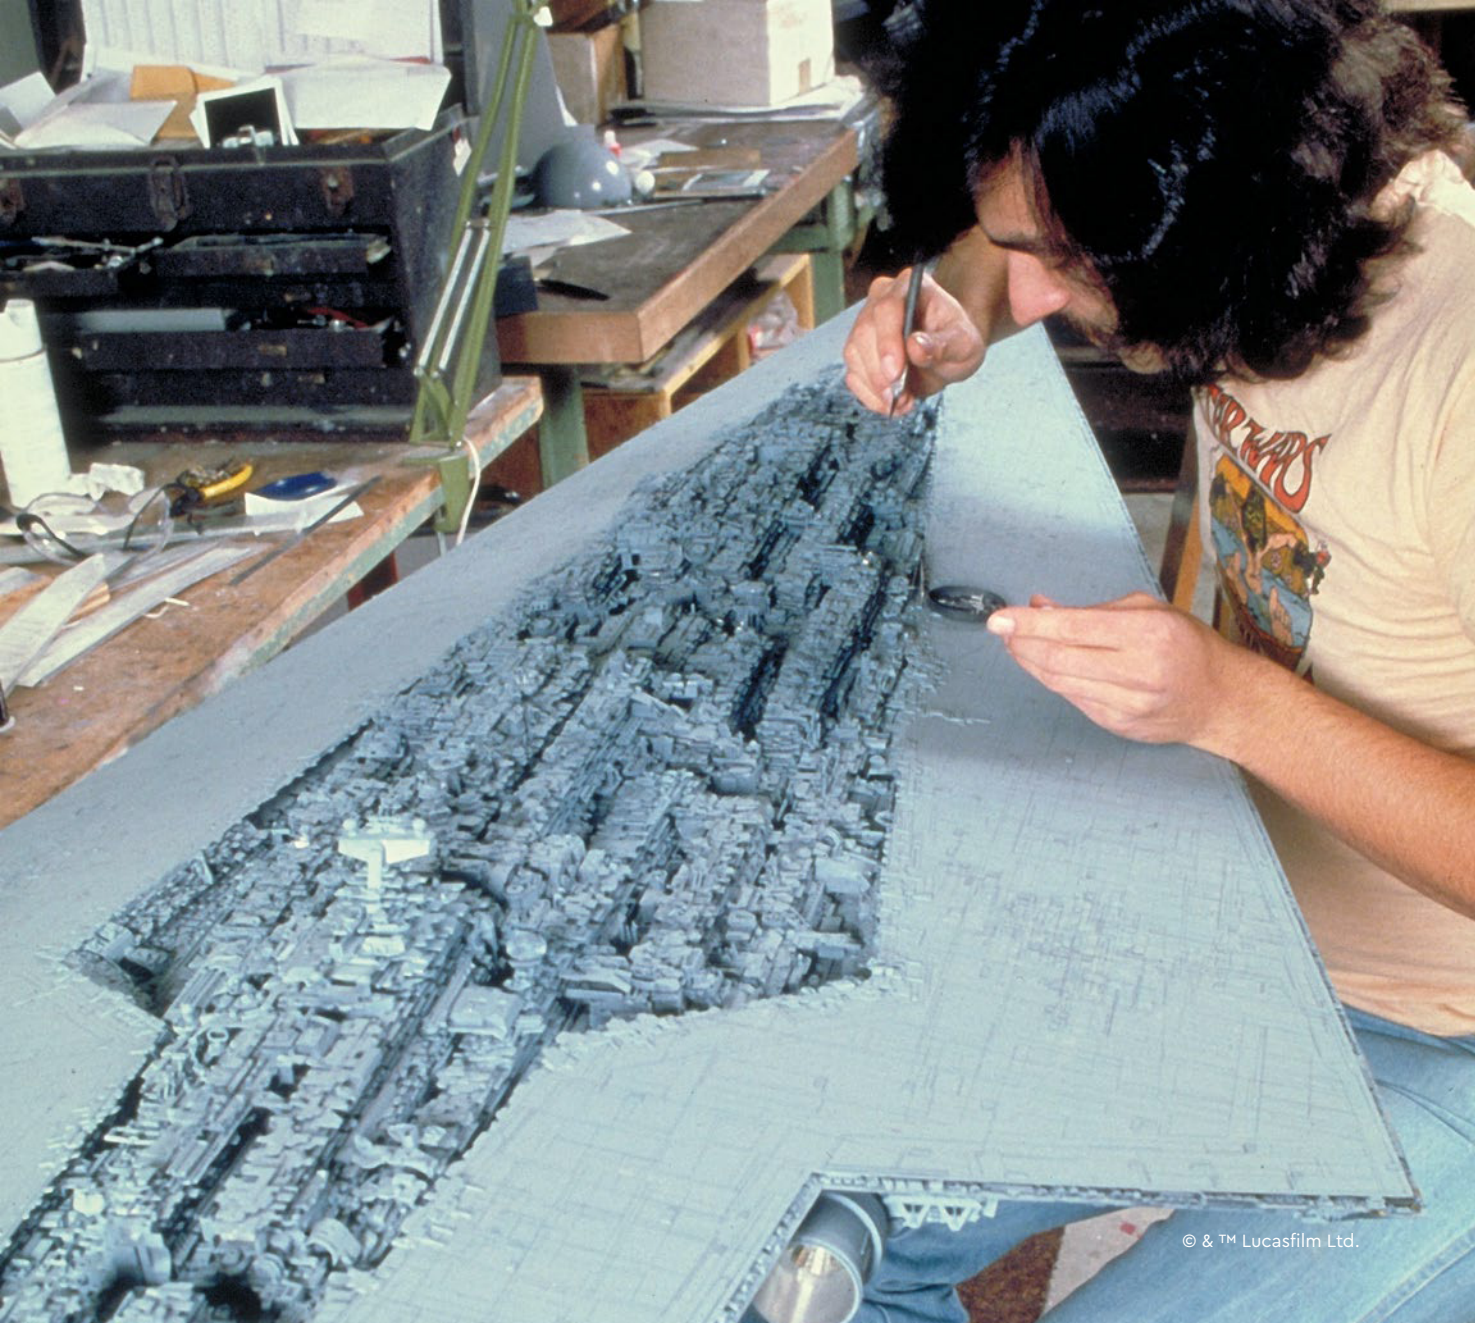

## Engineering excellence from the Galactic Empire

Being a part of our celebration of the 40th anniversary of *Return of the Jedi*, this warship needs no introduction. This impressive model is our latest version of the Super Star Destroyer *Executor* - an exceptional Galactic Empire aggressor. We first see its capacity with the Empire's victory over the Rebels on Hoth

under Darth Vader's command, and its shortcomings when it ultimately meets its end in the Battle of Endor. As a part of a new model concept, we created this special mid-scale display version to capture the enormity of the *Executor* in a size that will still fit on your desk or a shelf without preventing you from pretend flying it through your house and adding your own battle stories to Galactic Empire lore.

## Built by Kuat Drive Yards

Darth Vader's titanic Star Dreadnought measures 19 kilometres in length, with a capacity for 280,784 crew members, 38,000 troops and support staff. Armed with more than 1,000 turbolasers, missile launchers, ion and laser cannons, it transports up to

a thousand starfighters and hundreds of shuttles. A team of movie model makers created the scale model in just seven weeks. To convey the unprecedented size of the *Executor*, the team etched tiny holes in brass plates to allow light to shine through the starship's exterior, creating the illusion of around 250,000 lights!