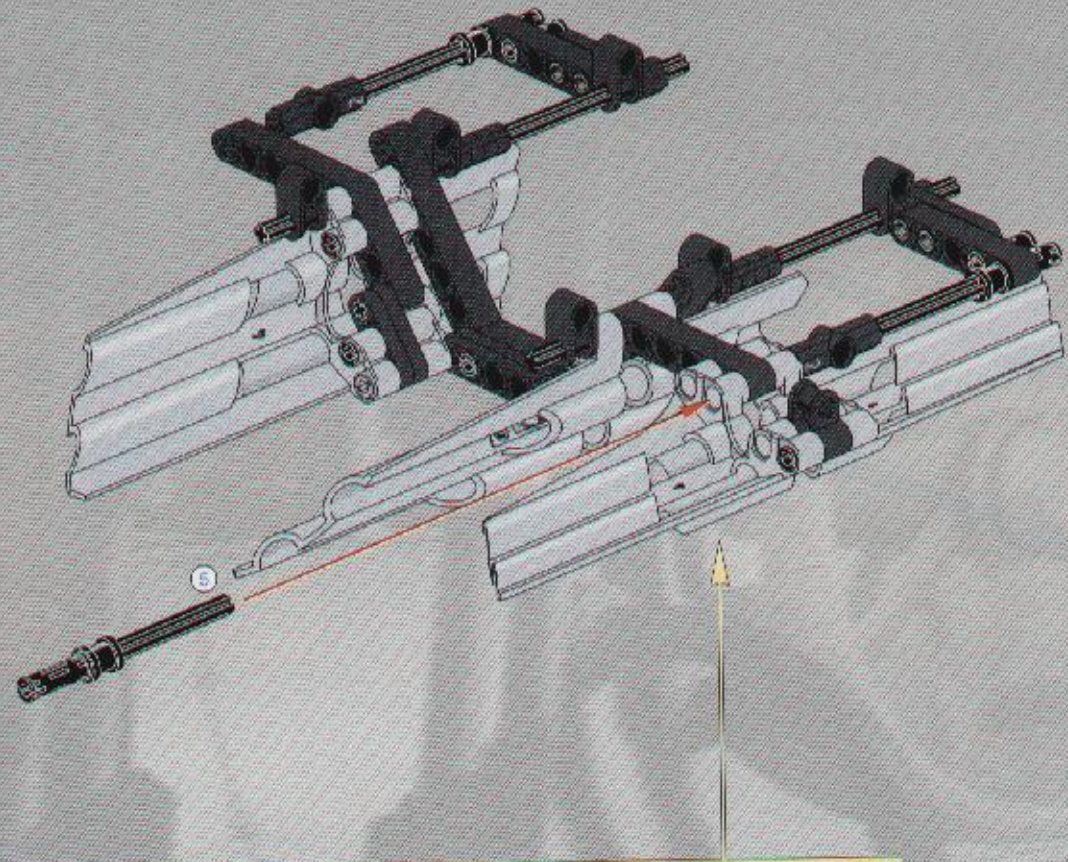

16

91

2 3 4 5 6 8 10 12 1:1

TECHNIC

8458-2

 **SILVER TRUCK**

LEGO
14
2x

15

2x

2

3

4

23

2x
2x
1x
1x

This inset box shows the parts list for step 23. It includes a small black pin (2x), a black Technic bush (2x), a black Technic axle (1x), and a black Technic axle with a hole (1x).

2x