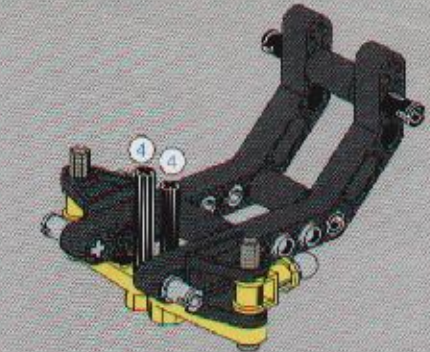

8458-1

LEGO

TECHNIC

SILVER CHAMPION

4131257

18

- 1x 12
- 1x 6
- 1x 12
- 1x 1
- 1x 2
- 1x 1
- 1x 1
- 1x 1
- 1x 1
- 1x 1

1

2

LEGO

21

1x

1x

37

2x 2x 2x

39

4

The diagram illustrates the assembly of a sub-assembly in three steps:

- Step 1: A black axle is inserted into a grey Technic frame.
- Step 2: A grey Technic component with a hole is attached to the axle.
- Step 3: A black pulley is attached to the end of the axle.