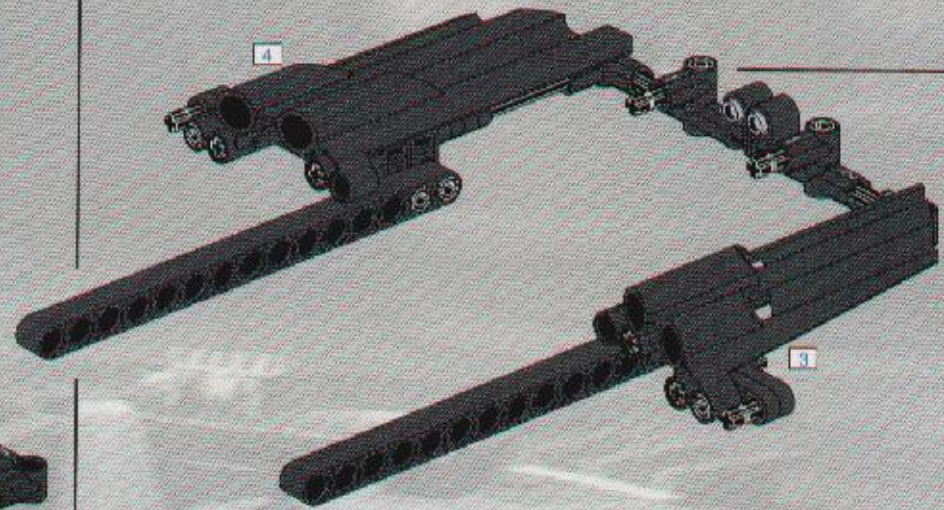

16

91

2 3 4 5 6 8 10 12 1:1

TECHNIC

8458-2

 **SILVER TRUCK**

LEGO
14
2x

15

2x

2

3

4

23

2x
2x
1x
1x

This inset box shows the parts list for step 23. It includes a small black pin (2x), a black Technic bush (2x), a black Technic axle (1x), and a black Technic axle with a hole (1x).

2x