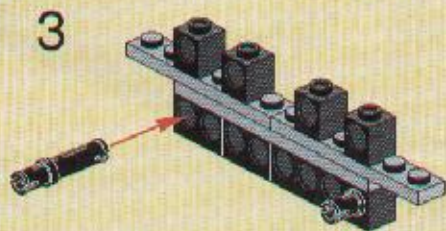

16

91

2 3 4 5 6 8 10 12 1:1

TECHNIC

8458-2

 **SILVER TRUCK**

LEGO
14
2x

15

2x

2

3

4

23

2x
2x
1x
1x

This inset box shows the parts list for step 23. It includes a small black pin (2x), a black Technic bush (2x), a black Technic axle (1x), and a black Technic axle with a hole (1x).

2x

This inset shows a close-up of a black pin being inserted into a black bush. The number '2x' indicates that two of these assemblies are required.

25

3

5

4

6

1

2