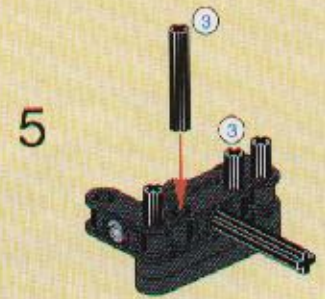

2x

2

3

4

23

2x
2x
1x
1x

This inset box shows the parts list for step 23. It includes a small black pin (2x), a black Technic bush (2x), a black Technic axle (1x), and a black Technic axle with a hole (1x).

2x

This inset shows a close-up of a black pin being inserted into a black bush. The number '2x' indicates that two of these assemblies are required.

25

3

5

4

6

1

2

2x

48

2x 4x 2x 2x 2x 2x

7

10x

8

5x

10x