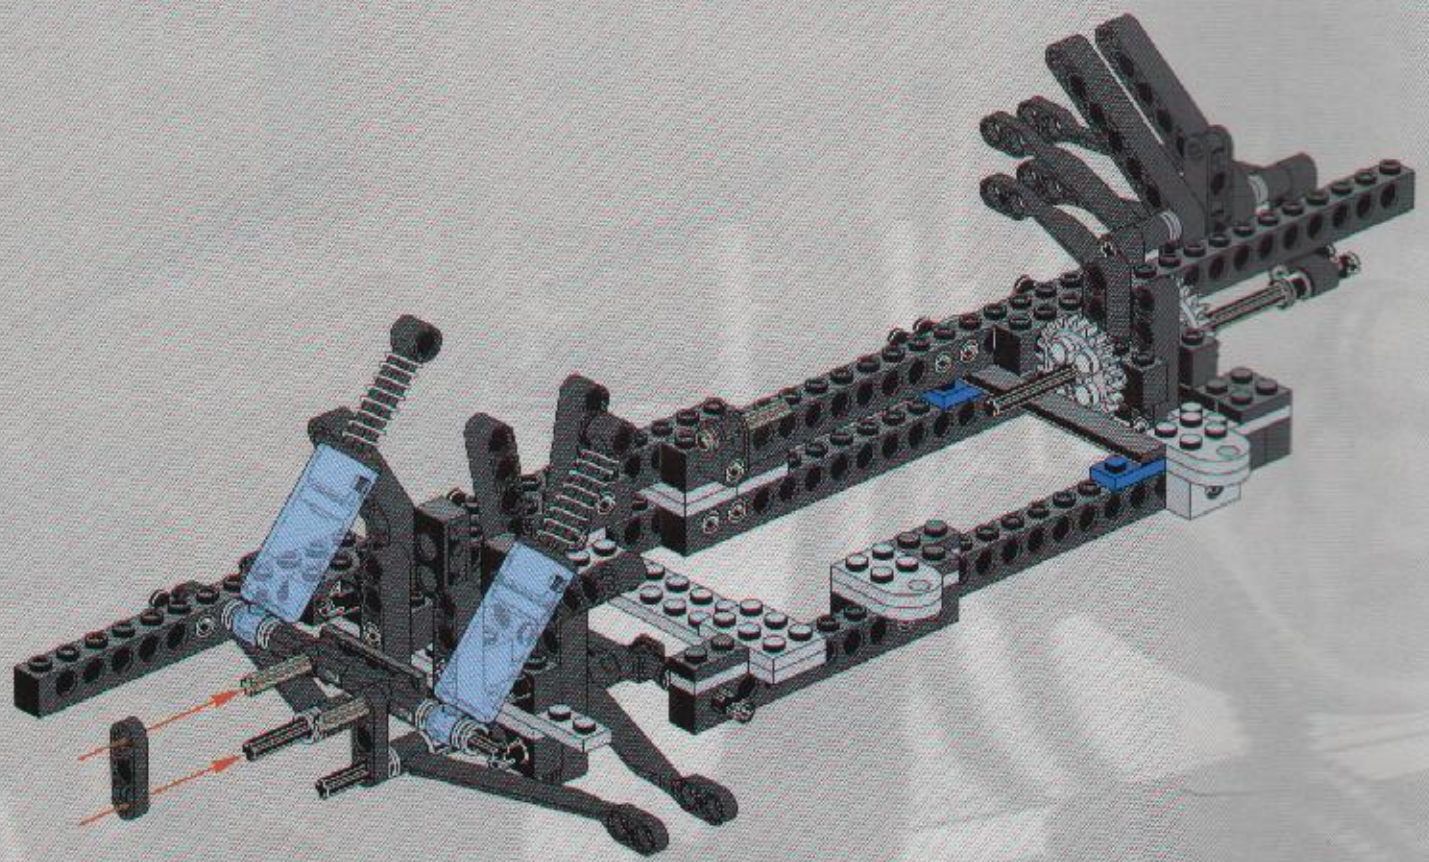

16

91

2 3 4 5 6 8 10 12 1:1

TECHNIC

8458-2

 **SILVER TRUCK**

LEGO
14
2x

15

2x

2

3

4

23

2x
2x
1x
1x

This inset box shows the parts list for step 23. It includes a small black pin (2x), a black Technic bush (2x), a black Technic axle (1x), and a black Technic axle with a hole (1x).

2x