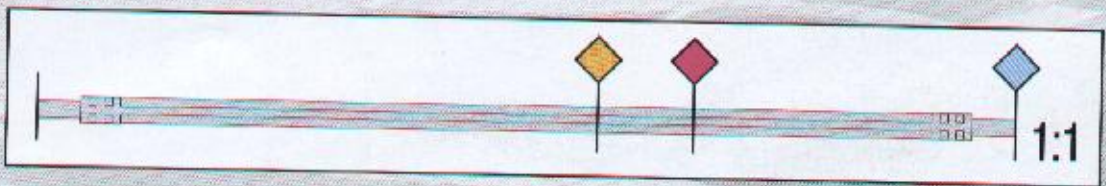

16

91

2 3 4 5 6 8 10 12 1:1

TECHNIC

8458-2

 **SILVER TRUCK**

LEGO
14
2x

15

2x

2

3

4

23

2x
2x
1x
1x

This inset box shows the parts list for step 23. It includes a small black pin (2x), a black Technic bush (2x), a black Technic axle (1x), and a black Technic axle with a hole (1x).

2x