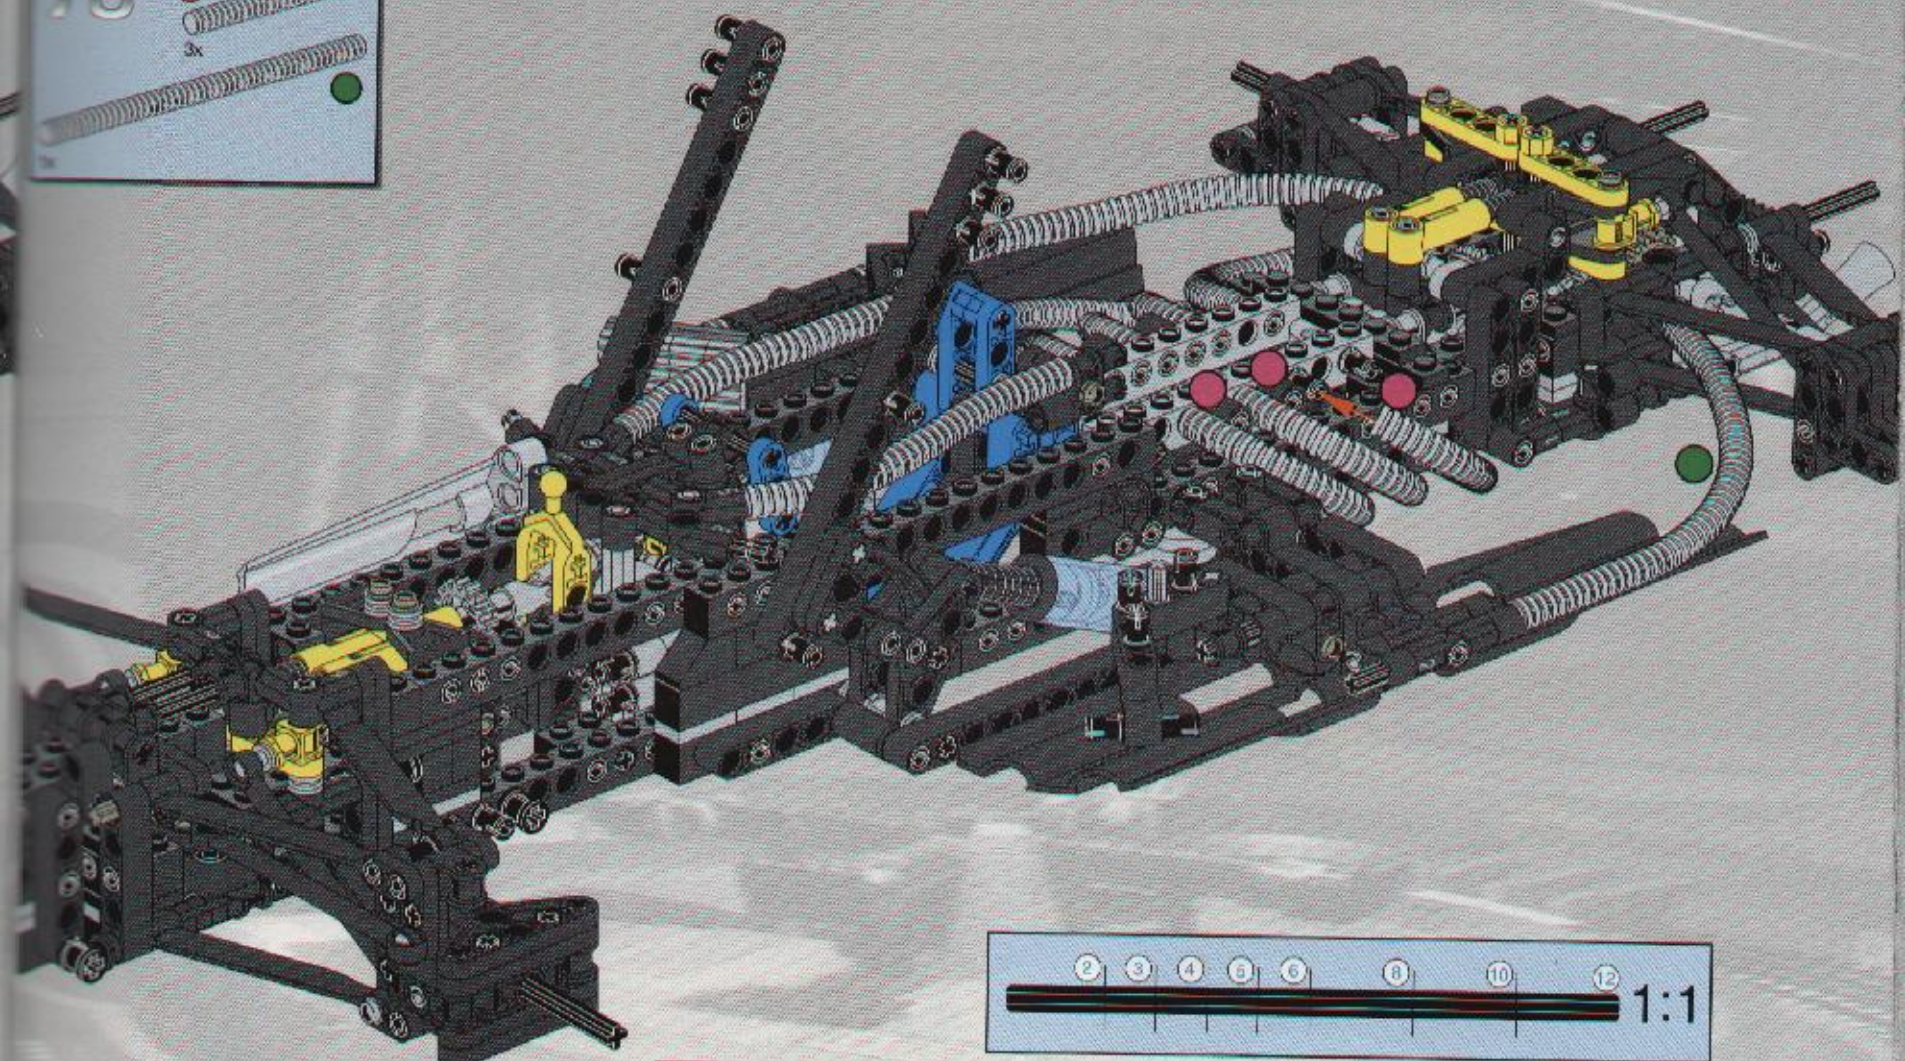

2x

LEGO Technic

79

- 6x [Black Technic L-Bracket]
- 2x [Black Technic Pin]
- 1x [Black Technic Pin]
- 1x [Black Technic Pin]
- 1x [Red Technic Pin]
- 1x [Green Technic Pin]
- 1x [Black Technic Pin]
- 2x [Black Technic Pin]