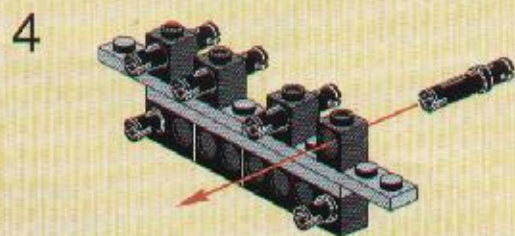

16

91

2 3 4 5 6 8 10 12 1:1

TECHNIC

8458-2

 **SILVER TRUCK**

LEGO
14
2x

15

2x

2

3

4

23

2x
2x
1x
1x

This inset box shows the parts list for step 23. It includes a small black pin (2x), a black Technic bush (2x), a black Technic axle (1x), and a black Technic axle with a hole (1x).

2x

This inset shows a close-up of a black pin being inserted into a black bush. The number '2x' indicates that two of these assemblies are required.

25

3

5

4

6

1

2