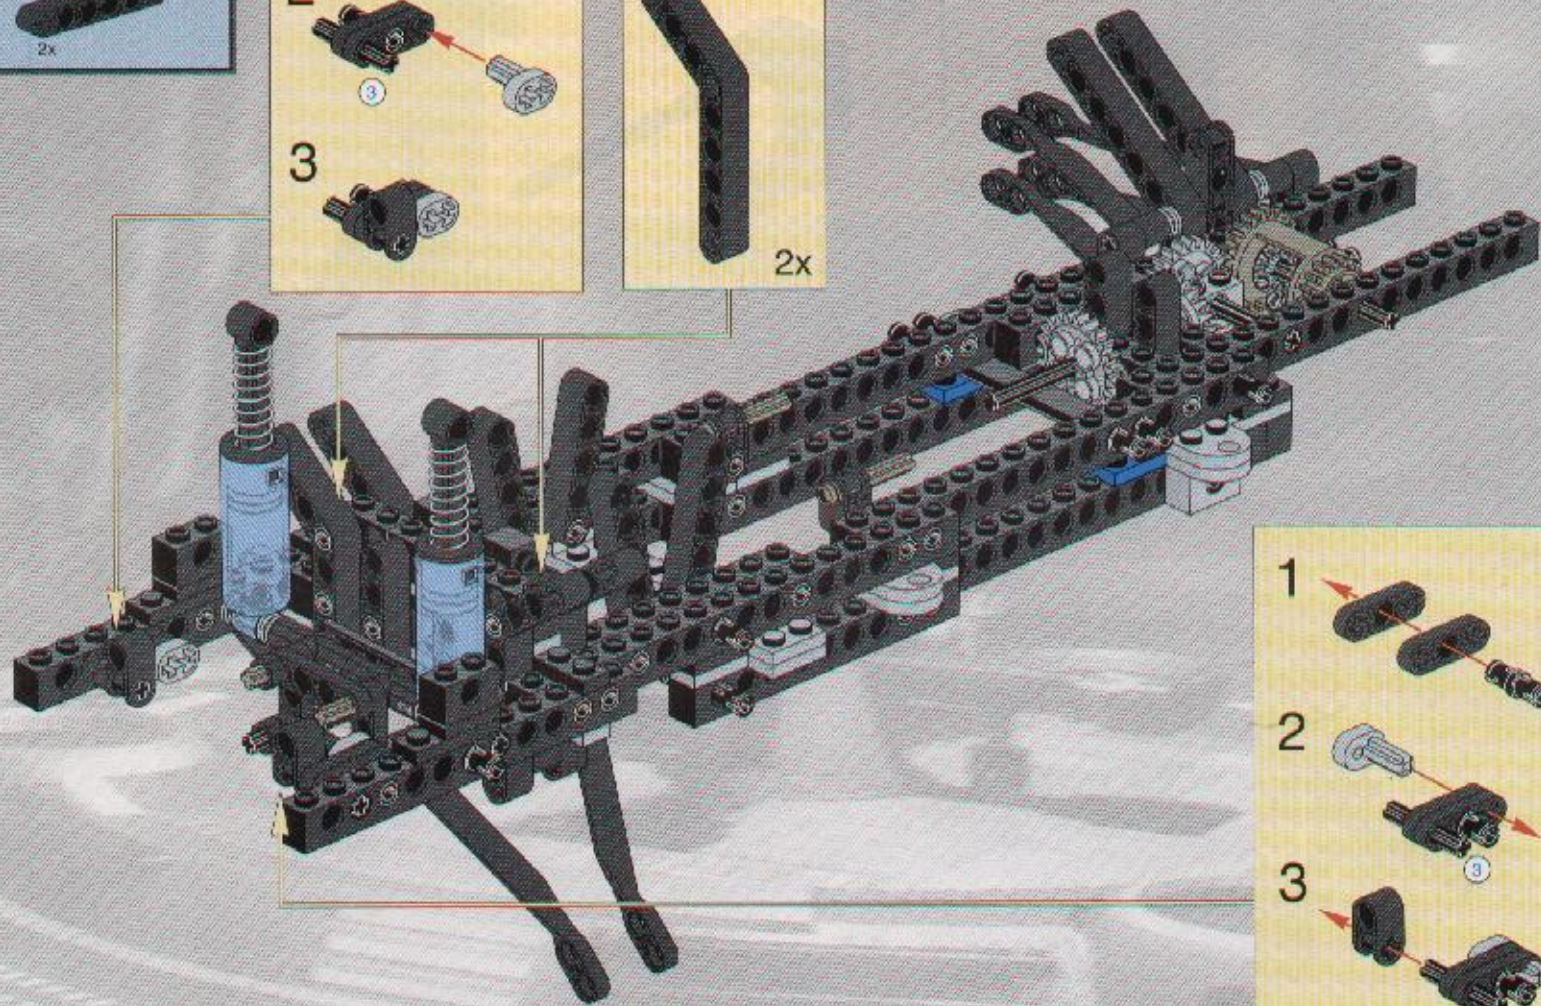

2x

2

3

4

23

2x
2x
1x
1x

This inset box shows the parts list for step 23. It includes a small black pin (2x), a black Technic bush (2x), a black Technic axle (1x), and a black Technic axle with a hole (1x).

2x

This inset shows a close-up of a black pin being inserted into a black bush. The number '2x' indicates that two of these assemblies are required.

25

3

5

4

6

1

2