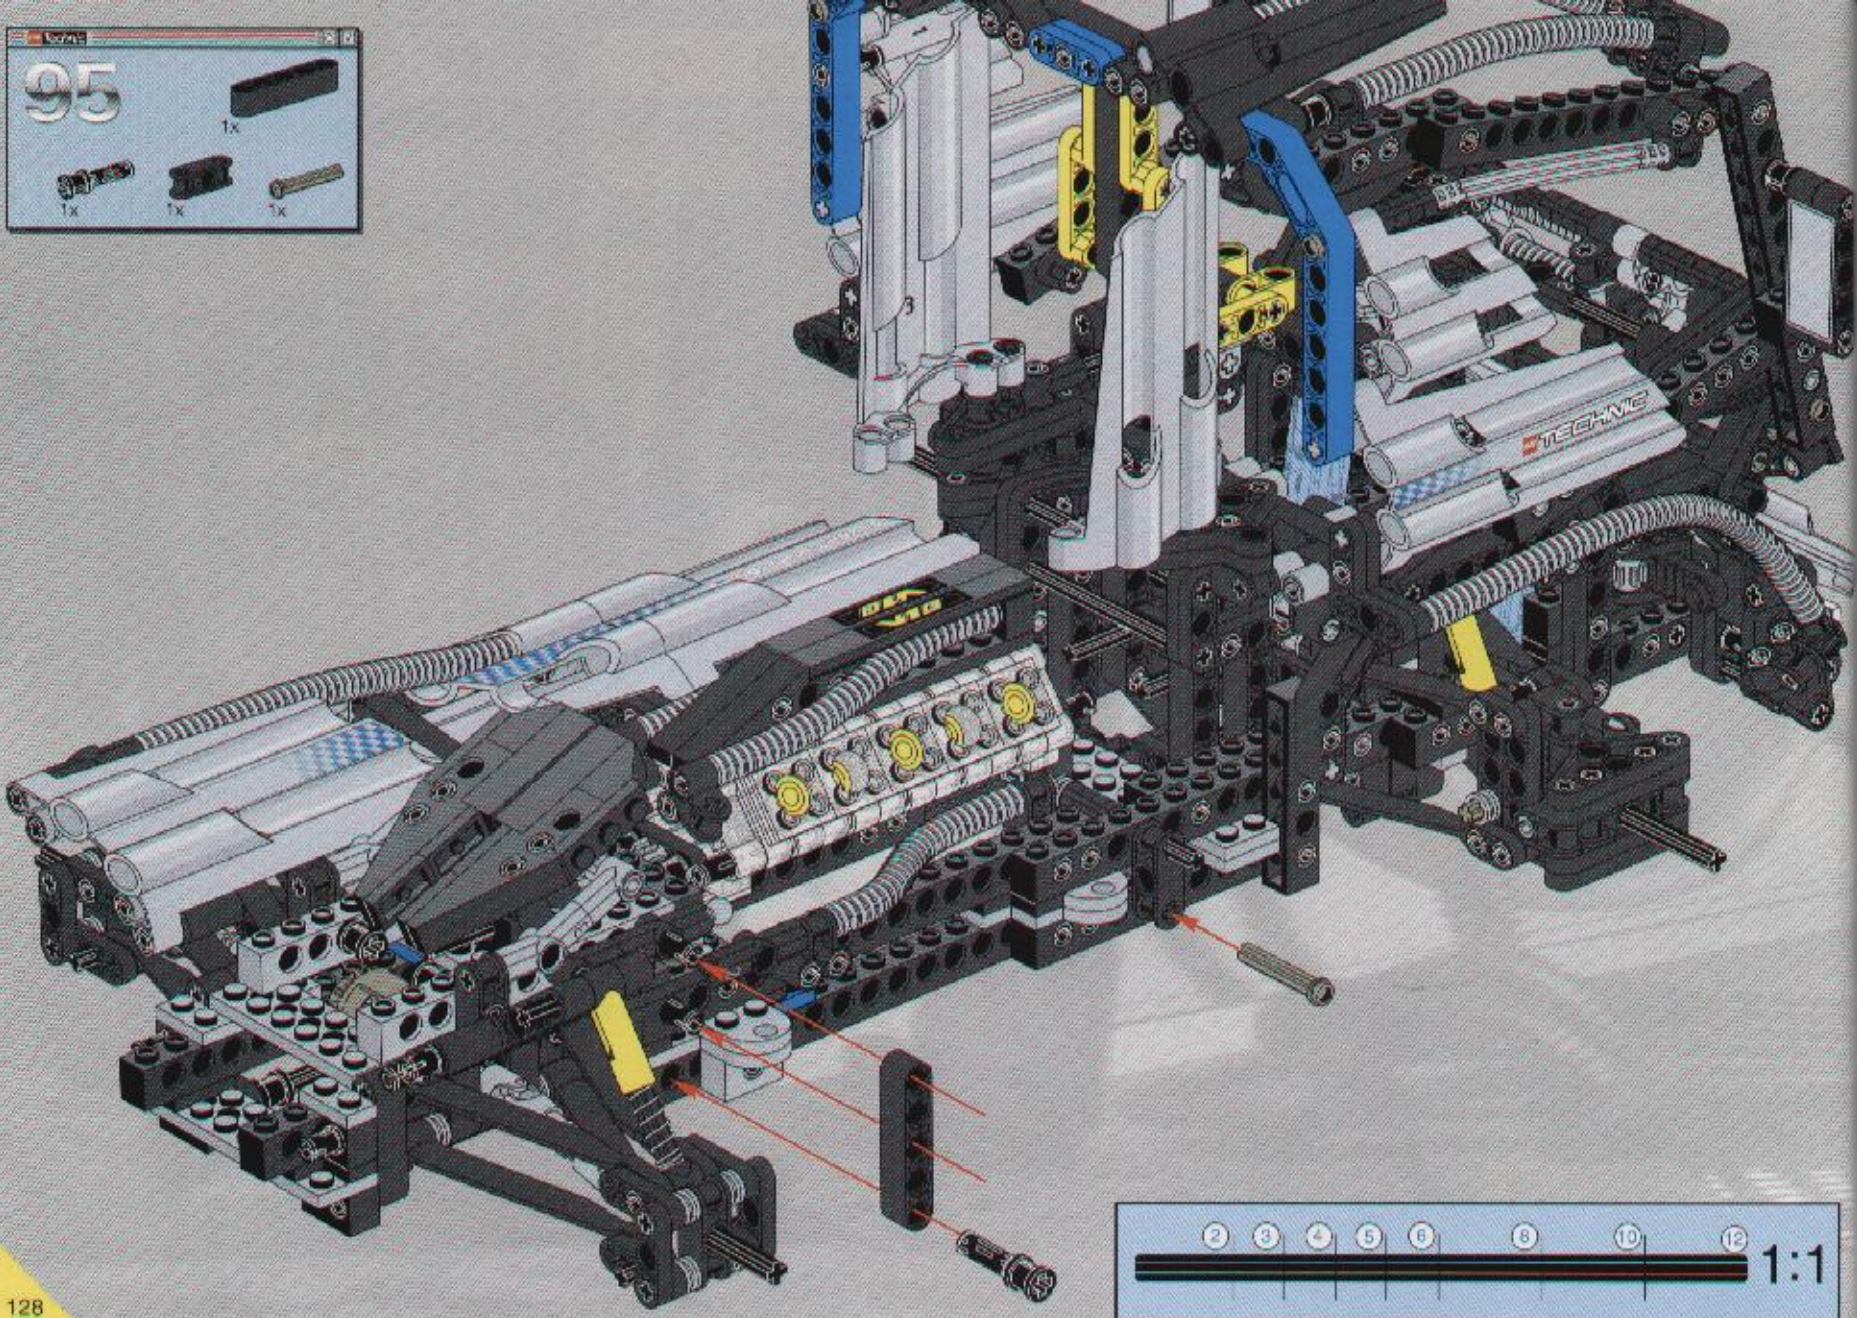

95

1x

1x

1x

2 3 4 5 6 8 10 12 1:1