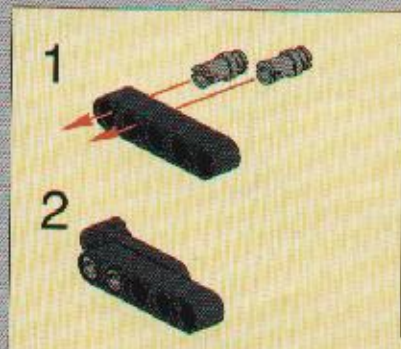

16

91

2 3 4 5 6 8 10 12 1:1

TECHNIC

8458-2

 **SILVER TRUCK**

LEGO
14
2x

15

2x

2

3

4

23

2x
2x
1x
1x

This inset box shows the parts list for step 23. It includes a small black pin (2x), a black Technic bush (2x), a black Technic axle (1x), and a black Technic axle with a hole (1x).

2x