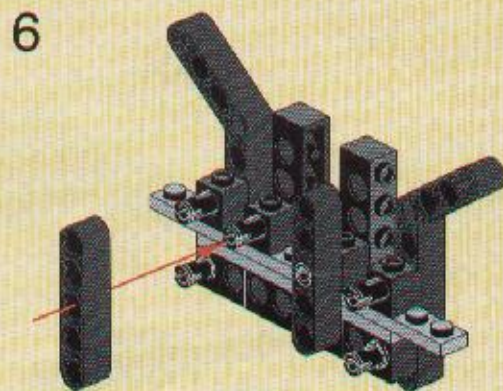

16

91

2 3 4 5 6 8 10 12 1:1

TECHNIC

8458-2

 **SILVER TRUCK**

LEGO
14
2x

15

2x

2

3

4

23

2x
2x
1x
1x

This inset box shows the parts list for step 23. It includes a small black pin (2x), a black Technic bush (2x), a black Technic axle (1x), and a black Technic axle with a hole (1x).

2x