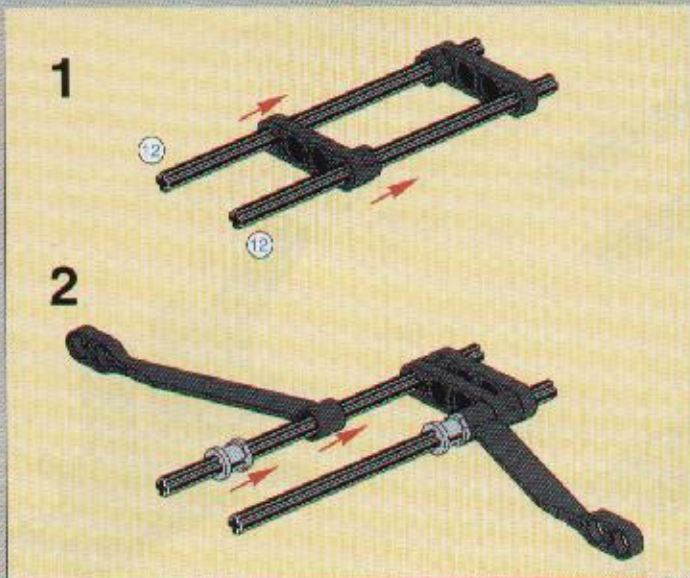

16

91

2 3 4 5 6 8 10 12 1:1

TECHNIC

8458-2

 **SILVER TRUCK**

LEGO
14
2x

15

2x

2

3

4

23

2x
2x
1x
1x

This inset box shows the parts list for step 23. It includes a small black pin (2x), a black Technic bush (2x), a black Technic axle (1x), and a black Technic axle with a hole (1x).

2x