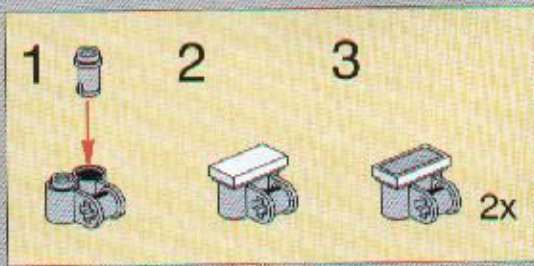

16

91

2 3 4 5 6 8 10 12 1:1

TECHNIC

8458-2

 **SILVER TRUCK**

LEGO
14
2x

15

2x

2

3

4

23

2x
2x
1x
1x

This inset box shows the parts list for step 23. It includes a small black pin (2x), a black Technic bush (2x), a black Technic axle (1x), and a black Technic axle with a hole (1x).

2x