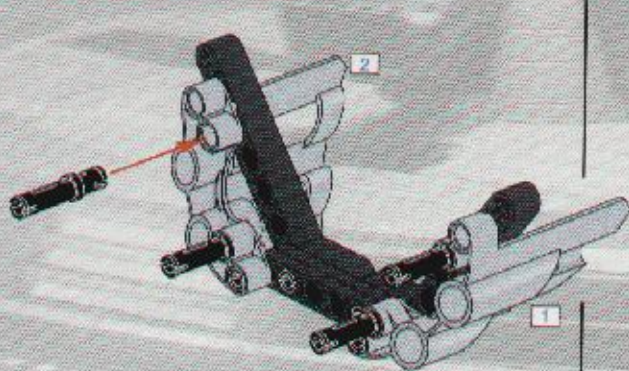

16

91

2 3 4 5 6 8 10 12 1:1

TECHNIC

8458-2

 **SILVER TRUCK**

LEGO
14
2x

15

2x

2

3

4

23

2x
2x
1x
1x

This inset box shows the parts list for step 23. It includes a small black pin (2x), a black Technic bush (2x), a black Technic axle (1x), and a black Technic axle with a hole (1x).

2x