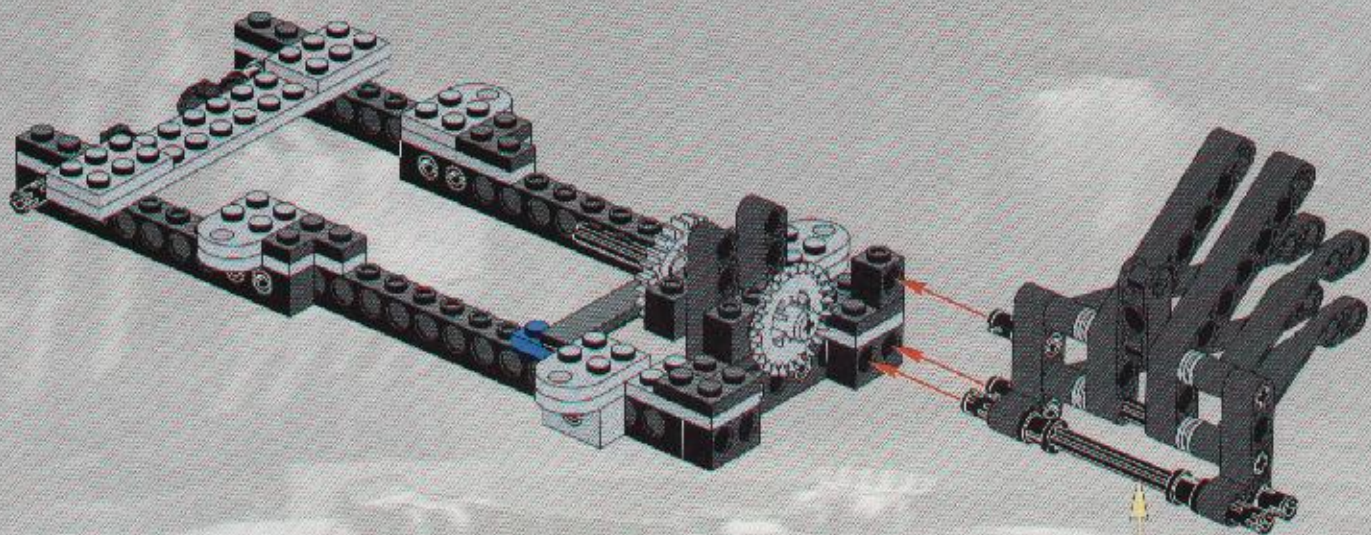

16

91

2 3 4 5 6 8 10 12 1:1

TECHNIC

8458-2

 **SILVER TRUCK**

LEGO
14
2x

15

2x

2

3

4

23

2x
2x
1x
1x

This inset box shows the parts list for step 23. It includes a small black pin (2x), a black Technic bush (2x), a black Technic axle (1x), and a black Technic axle with a hole (1x).

2x