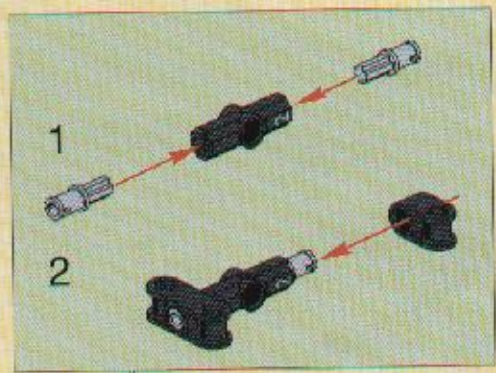

2x

2

3

4

23

2x
2x
1x
1x

This inset box shows the parts list for step 23. It includes a small black pin (2x), a black Technic bush (2x), a black Technic axle (1x), and a black Technic axle with a hole (1x).

2x

This inset shows a close-up of a black pin being inserted into a black bush. The number '2x' indicates that two of these assemblies are required.

25

3

5

4

6

1

2