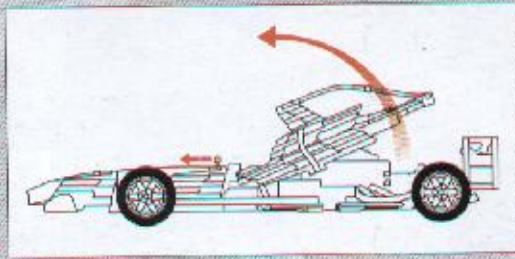

16

91

2 3 4 5 6 8 10 12 1:1

TECHNIC

8458-2

 **SILVER TRUCK**

LEGO
14
2x

15

2x

2

3

4

23

2x
2x
1x
1x

This inset box shows the parts list for step 23. It includes a small black pin (2x), a black Technic bush (2x), a black Technic axle (1x), and a black Technic axle with a hole (1x).

2x