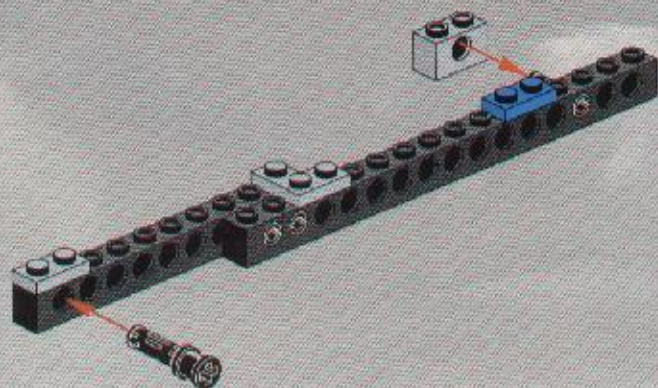

16

91

2 3 4 5 6 8 10 12 1:1

TECHNIC

8458-2

 **SILVER TRUCK**

LEGO
14
2x

15

2x

2

3

4

23

2x
2x
1x
1x

This inset box shows the parts list for step 23. It includes a small black pin (2x), a black Technic bush (2x), a black Technic axle (1x), and a black Technic axle with a hole (1x).

2x

This inset shows a close-up of a black pin being inserted into a black bush. The number '2x' indicates that two of these assemblies are required.

25

3

5

4

6

1

2