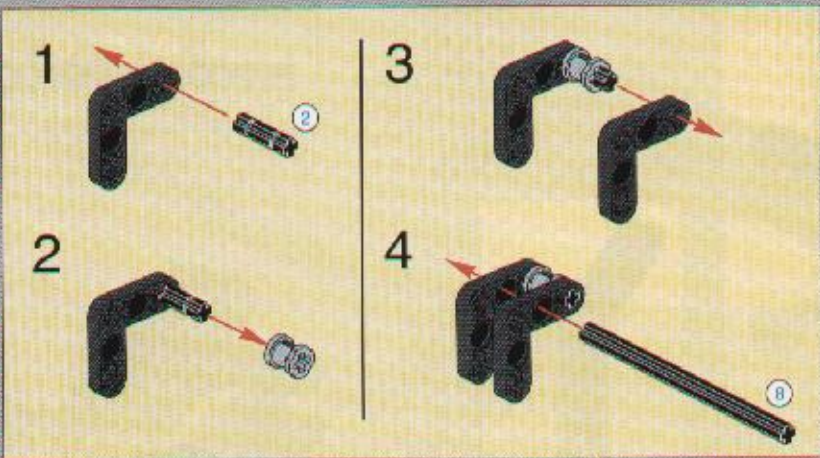

2x

2

3

4

23

2x
2x
1x
1x

This inset box shows the parts list for step 23. It includes a small black pin (2x), a black Technic bush (2x), a black Technic axle (1x), and a black Technic axle with a hole (1x).

2x

This inset shows a close-up of a black pin being inserted into a black bush. The number '2x' indicates that two of these assemblies are required.

25

3

5

4

6

1

2