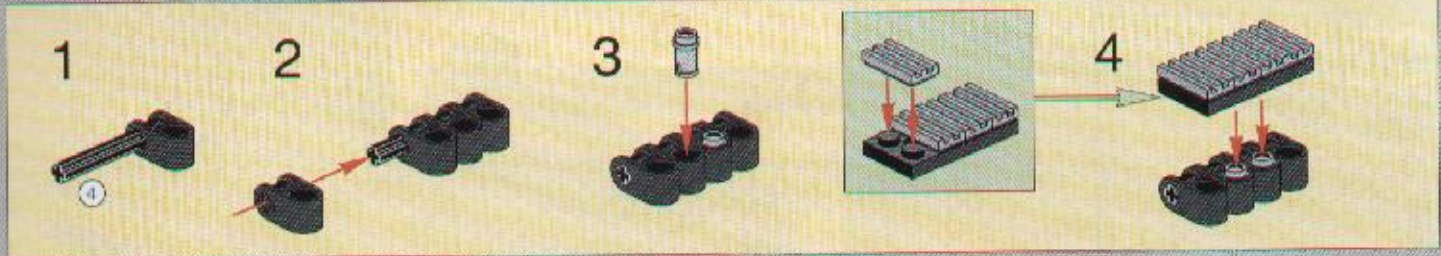

4

The diagram illustrates the assembly of a sub-assembly in three steps:

- Step 1: A black axle is inserted into a grey Technic frame.
- Step 2: A grey Technic component with a hole is attached to the axle.
- Step 3: A black pulley is attached to the end of the axle.

Small blue boxes with the number '4' indicate the location of a specific part in the assembly.

The main image shows a complex Technic assembly. A sub-assembly, constructed from grey Technic beams and black axles/pulleys, is being positioned to be attached to a larger mechanism. A red laser line indicates the alignment of the sub-assembly. A yellow arrow points to the sub-assembly from the assembly diagram above. The larger mechanism includes a grey Technic beam with the word 'TECHNIS' printed on it, and various black and grey components.