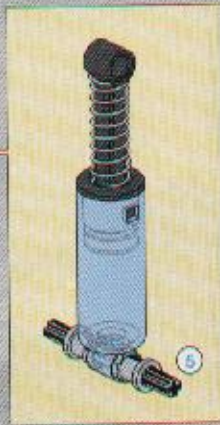

73

3x
1x
1x
1x
1x