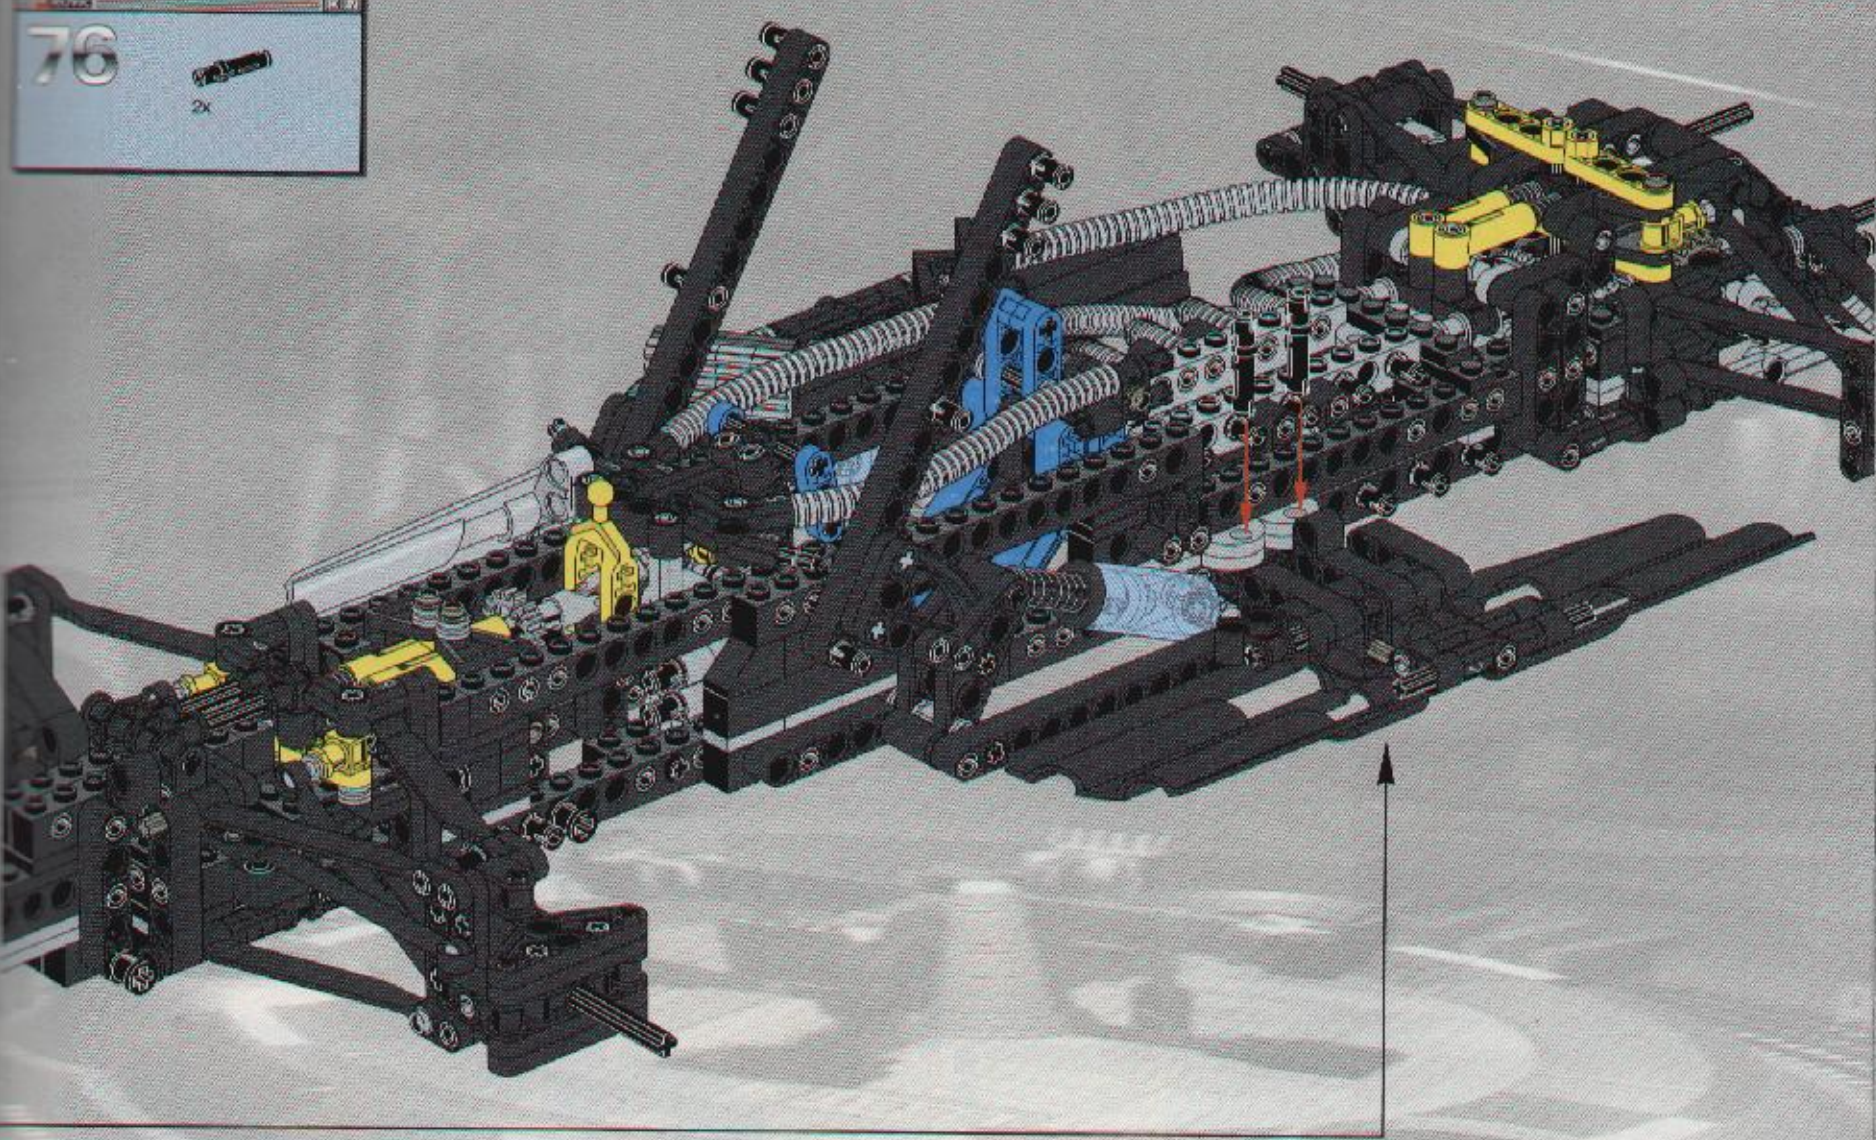

2x

LEGO Technic

79

- 6x [Black Technic L-Bracket]
- 2x [Black Technic Pin]
- 1x [Black Technic Pin]
- 1x [Black Technic Pin]
- 1x [Red Technic Pin]
- 1x [Green Technic Pin]
- 1x [Black Technic Pin]
- 2x [Black Technic Pin]