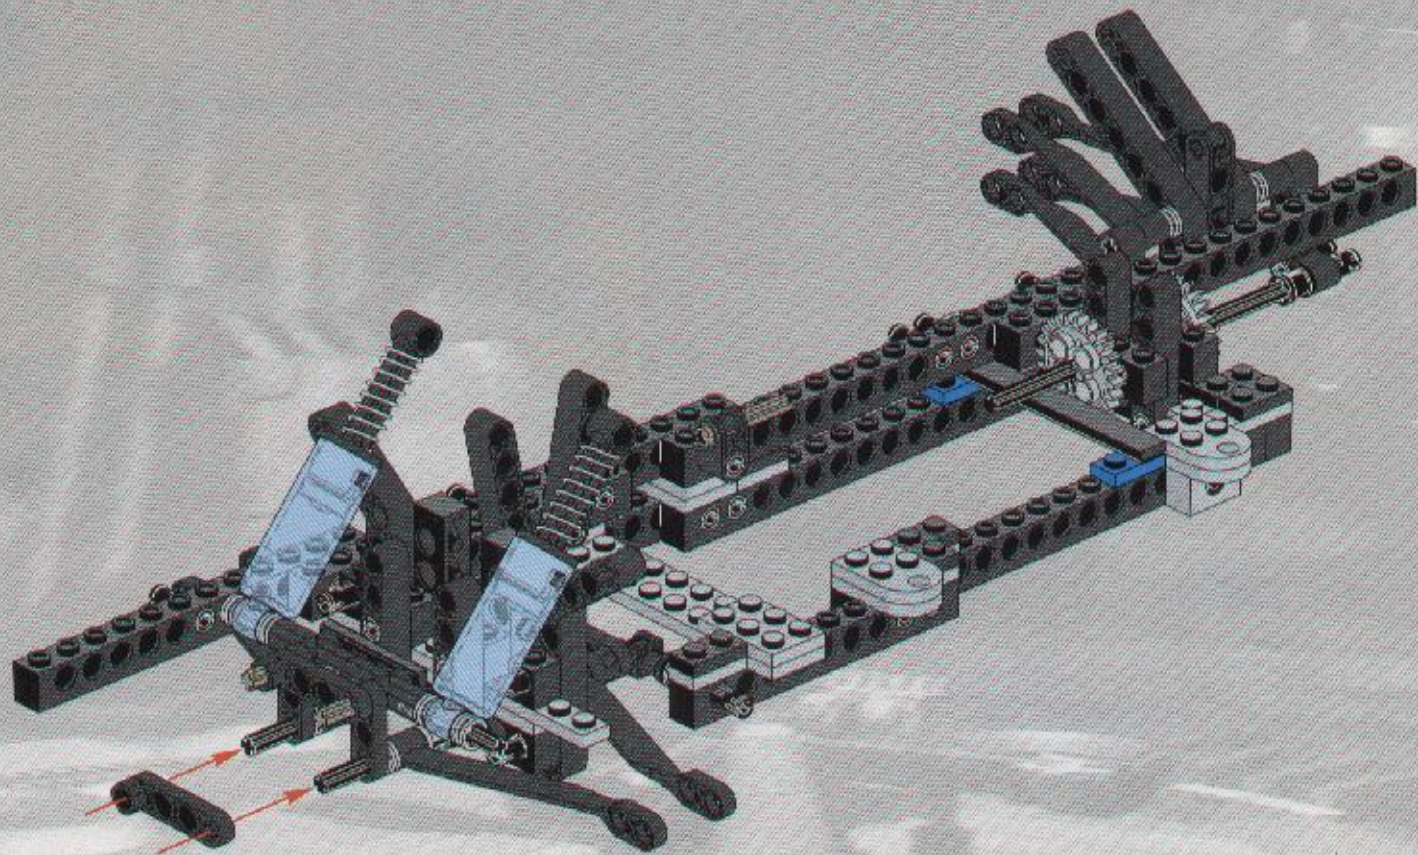

16

91

2 3 4 5 6 8 10 12 1:1

TECHNIC

8458-2

 **SILVER TRUCK**

LEGO
14
2x

15

2x

2

3

4

23

2x
2x
1x
1x

This inset box shows the parts list for step 23. It includes a small black pin (2x), a black Technic bush (2x), a black Technic axle (1x), and a black Technic axle with a hole (1x).

2x