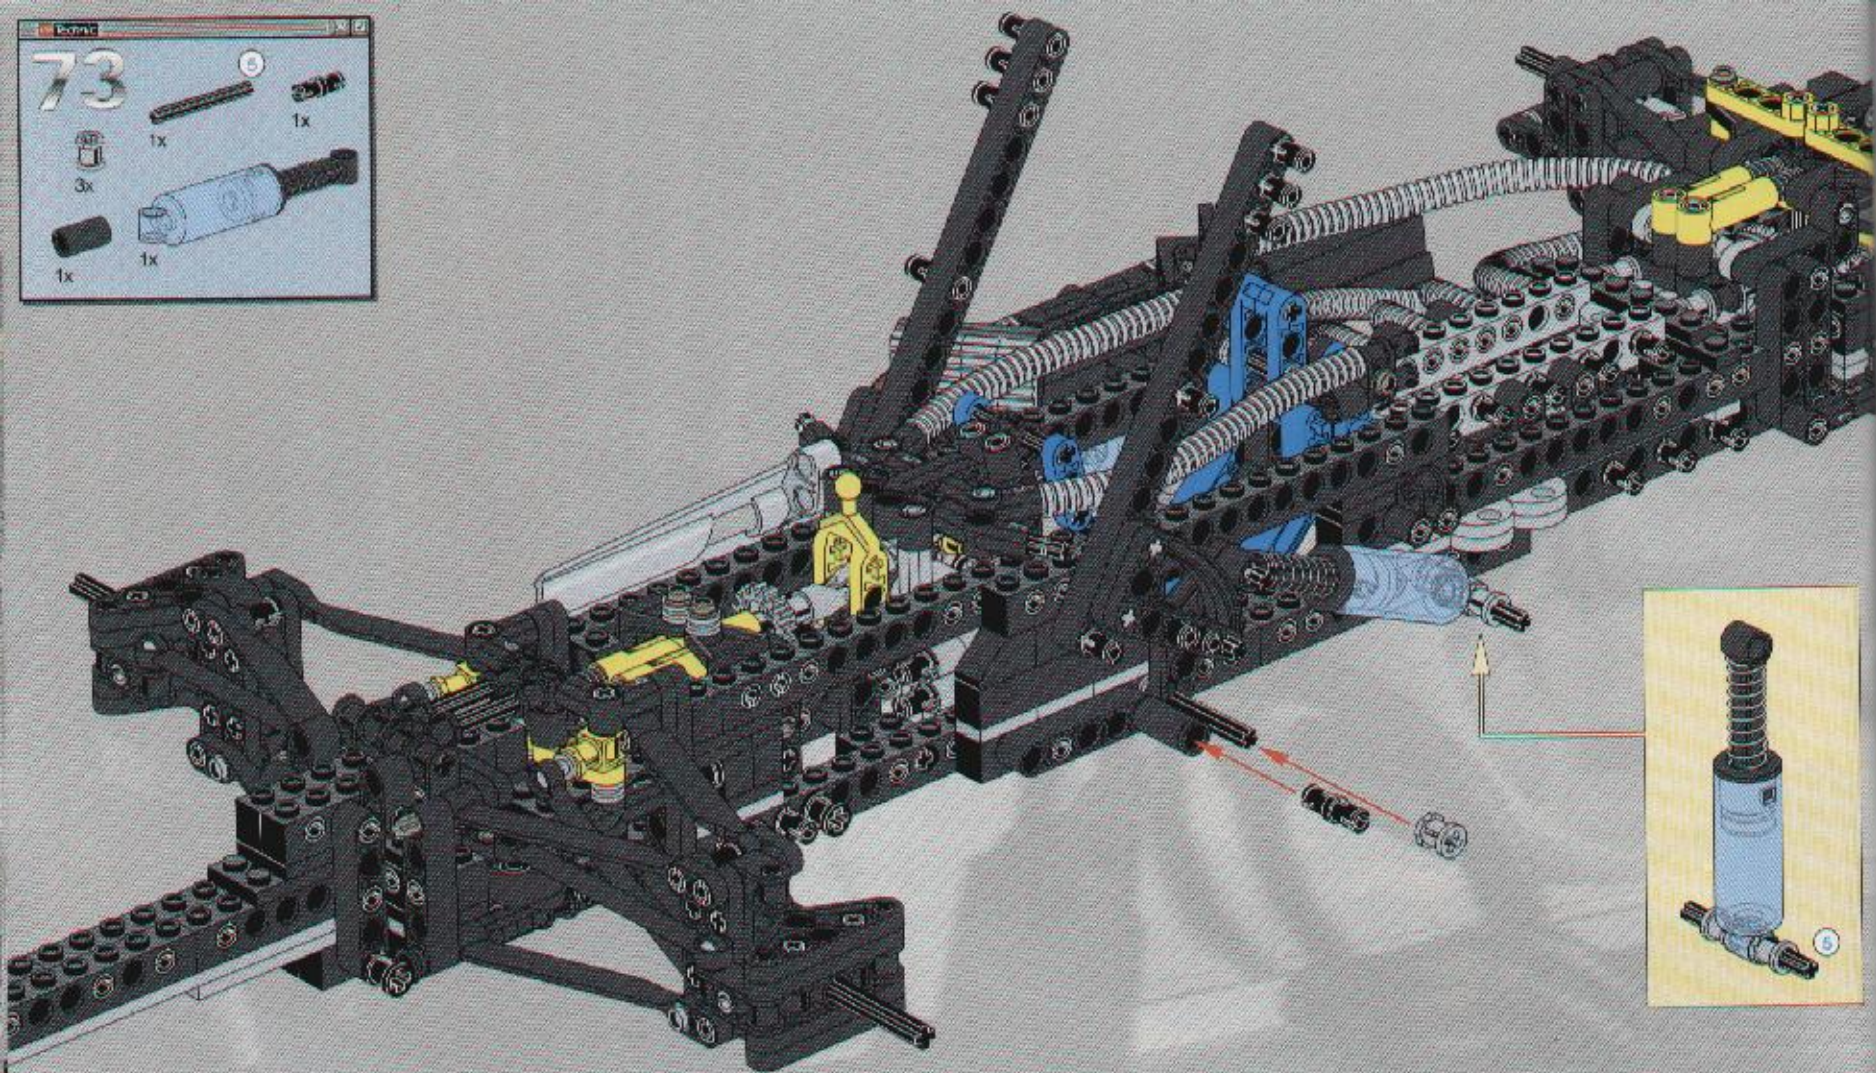

73

3x
1x
1x
1x
1x