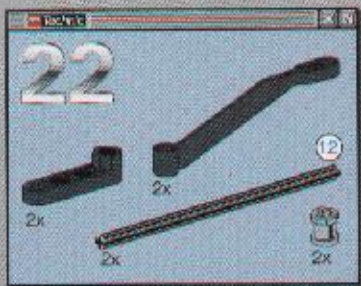

2x

2

3

4

23

2x
2x
1x
1x

This inset box shows the parts list for step 23. It includes a small black pin (2x), a black Technic bush (2x), a black Technic axle (1x), and a black Technic axle with a hole (1x).

2x

This inset shows a close-up of a black pin being inserted into a black bush. The number '2x' indicates that two of these assemblies are required.

25

3

5

4

6

1

2