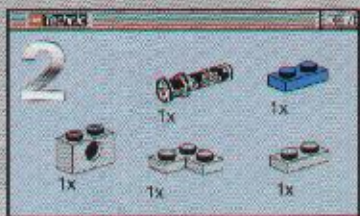

16

91

2 3 4 5 6 8 10 12 1:1

TECHNIC

8458-2

 **SILVER TRUCK**

LEGO
14
2x

15

2x

2

3

4

23

2x
2x
1x
1x

This inset box shows the parts list for step 23. It includes a small black pin (2x), a black Technic bush (2x), a black Technic axle (1x), and a black Technic axle with a hole (1x).

2x

This inset shows a close-up of a black pin being inserted into a black bush. The number '2x' indicates that two of these assemblies are required.

25

3

5

4

6

1

2