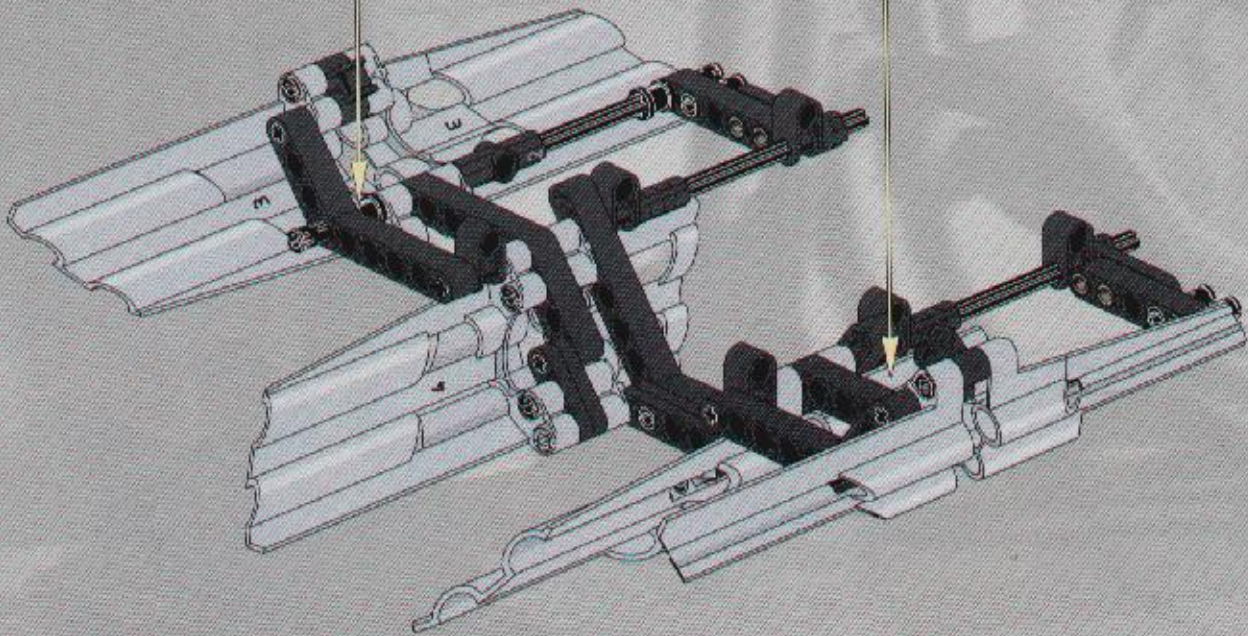

16

91

2 3 4 5 6 8 10 12 1:1

TECHNIC

8458-2

 **SILVER TRUCK**

LEGO
14
2x

15

2x

2

3

4

23

2x
2x
1x
1x

This inset box shows the parts list for step 23. It includes a small black pin (2x), a black Technic bush (2x), a black Technic axle (1x), and a black Technic axle with a hole (1x).

2x