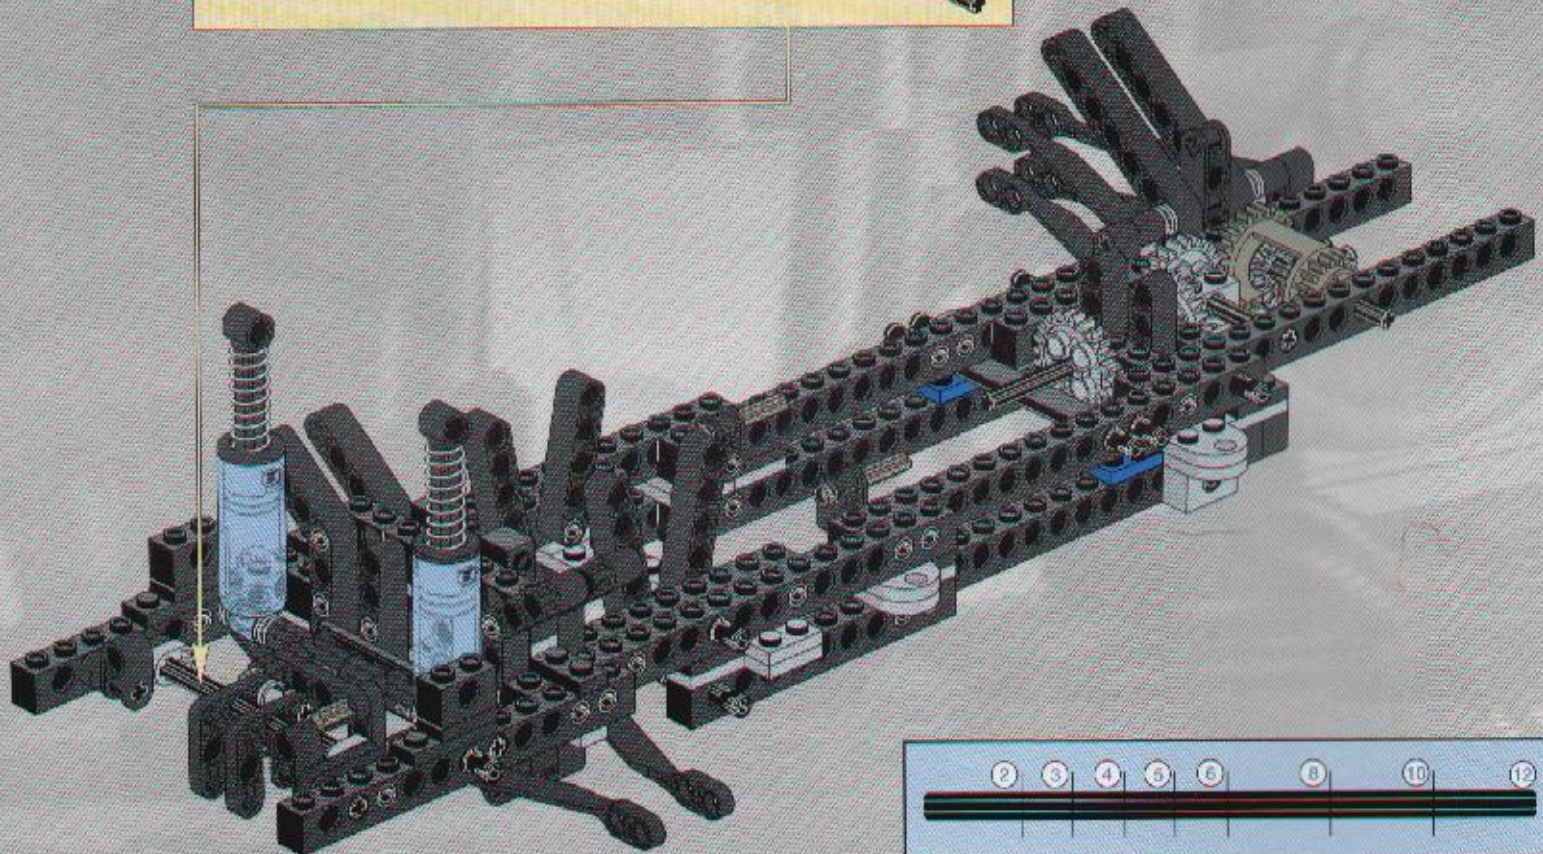

2x

2

3

4

23

2x
2x
1x
1x

This inset box shows the parts list for step 23. It includes a small black pin (2x), a black Technic bush (2x), a black Technic axle (1x), and a black Technic axle with a hole (1x).

2x

This inset shows a close-up of a black pin being inserted into a black bush. The number '2x' indicates that two of these assemblies are required.

25

3

5

4

6

1

2