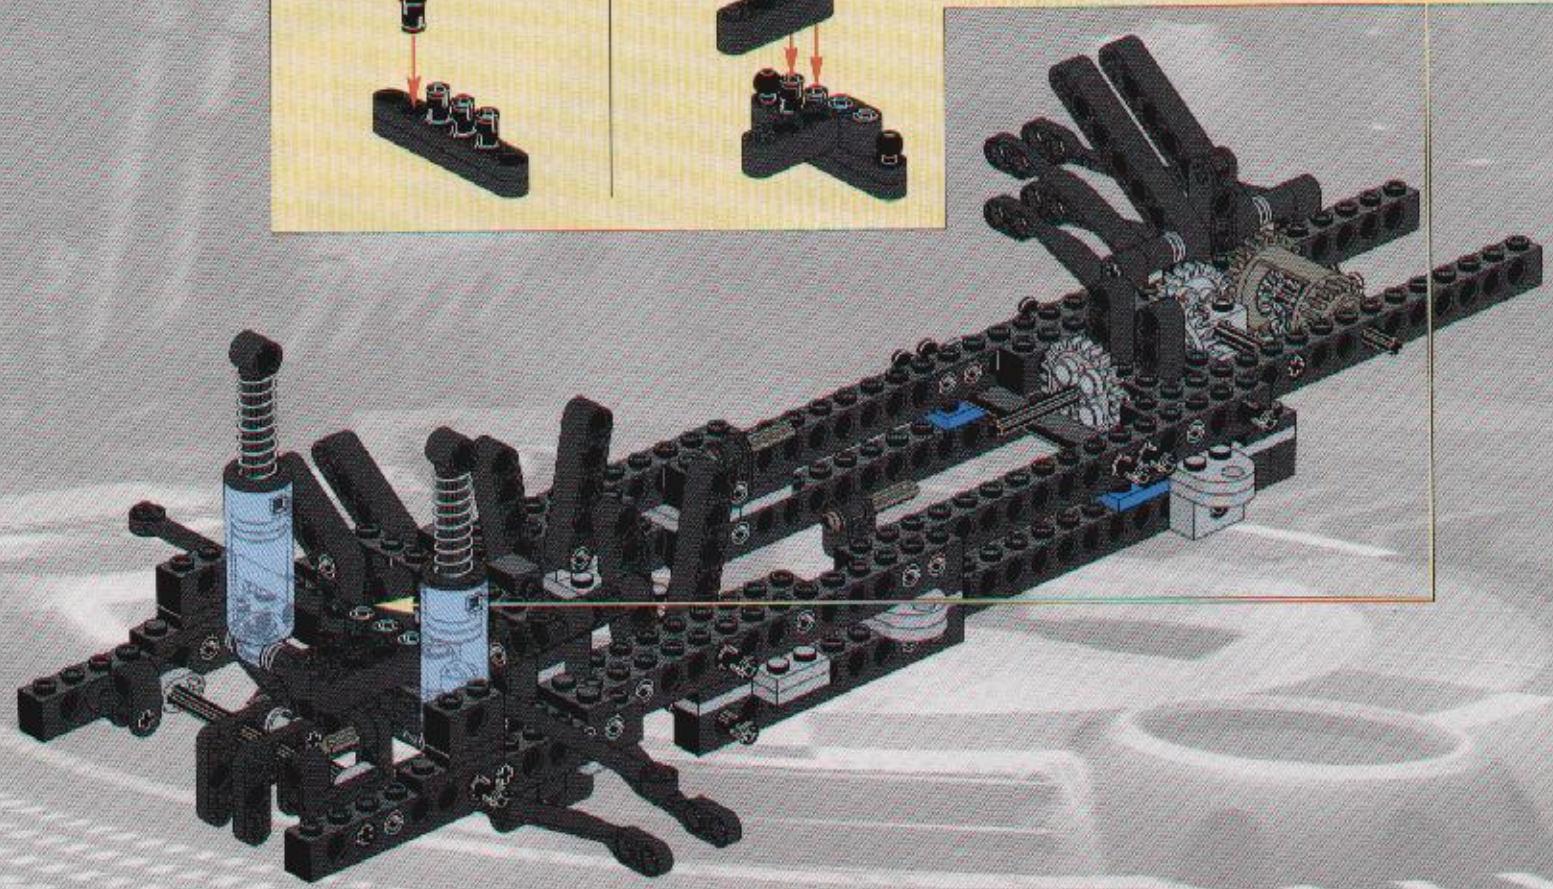

2x

2

3

4

23

2x
2x
1x
1x

This inset box shows the parts list for step 23. It includes a small black pin (2x), a black Technic bush (2x), a black Technic axle (1x), and a black Technic axle with a hole (1x).

2x

This inset shows a close-up of a black pin being inserted into a black bush. The number '2x' indicates that two of these assemblies are required.

25

3

5

4

6

1

2