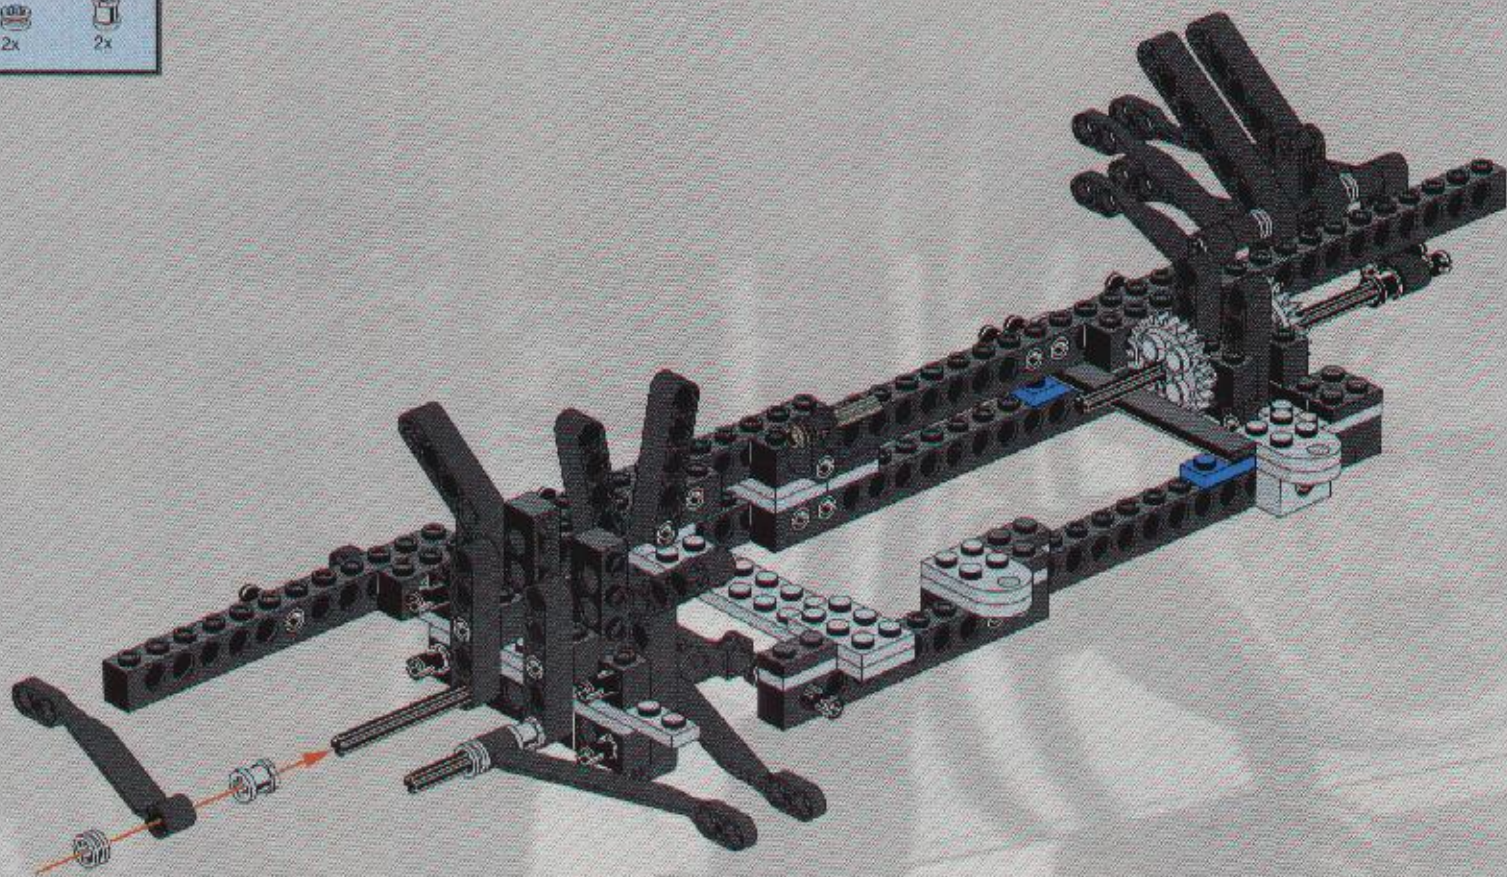

16

91

2 3 4 5 6 8 10 12 1:1

TECHNIC

8458-2

 **SILVER TRUCK**

LEGO
14
2x

15

2x

2

3

4

23

2x
2x
1x
1x

This inset box shows the parts list for step 23. It includes a small black pin (2x), a black Technic bush (2x), a black Technic axle (1x), and a black Technic axle with a hole (1x).

2x