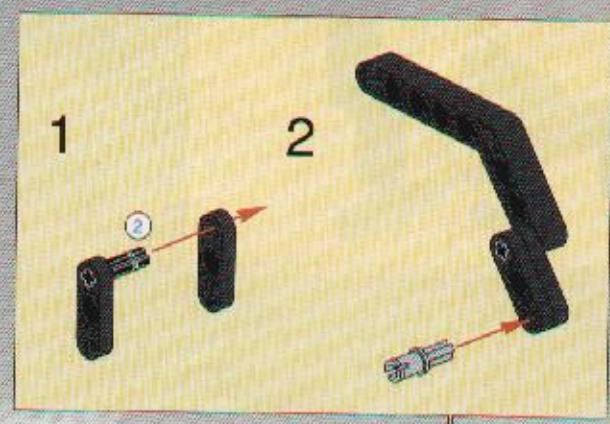

16

91

2 3 4 5 6 8 10 12 1:1

TECHNIC

8458-2

 **SILVER TRUCK**

LEGO
14
2x

15

2x

2

3

4

23

2x
2x
1x
1x

This inset box shows the parts list for step 23. It includes a small black pin (2x), a black Technic bush (2x), a black Technic axle (1x), and a black Technic axle with a hole (1x).

2x