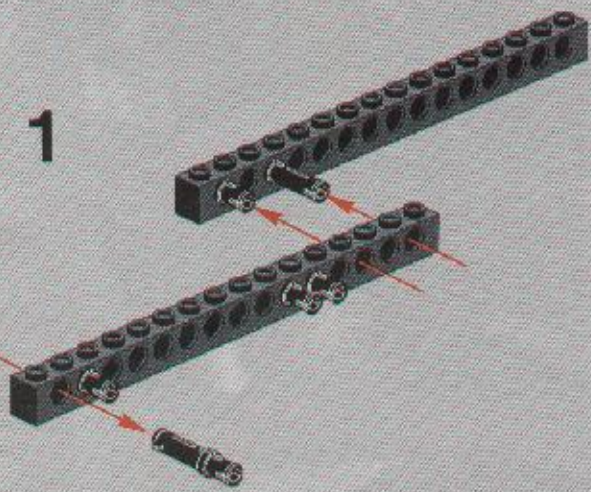

16

91

2 3 4 5 6 8 10 12 1:1

TECHNIC

8458-2

 **SILVER TRUCK**

LEGO
14
2x

15

2x

2

3

4

23

2x
2x
1x
1x

This inset box shows the parts list for step 23. It includes a small black pin (2x), a black Technic bush (2x), a black Technic axle (1x), and a black Technic axle with a hole (1x).

2x

This inset shows a close-up of a black pin being inserted into a black bush. The number '2x' indicates that two of these assemblies are required.

25

3

5

4

6

1

2