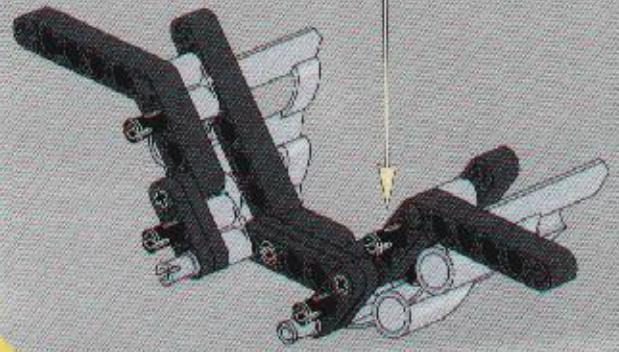

16

91

2 3 4 5 6 8 10 12 1:1

TECHNIC

8458-2

 **SILVER TRUCK**

LEGO
14
2x

15

2x

2

3

4

23

2x
2x
1x
1x

This inset box shows the parts list for step 23. It includes a small black pin (2x), a black Technic bush (2x), a black Technic axle (1x), and a black Technic axle with a hole (1x).

2x