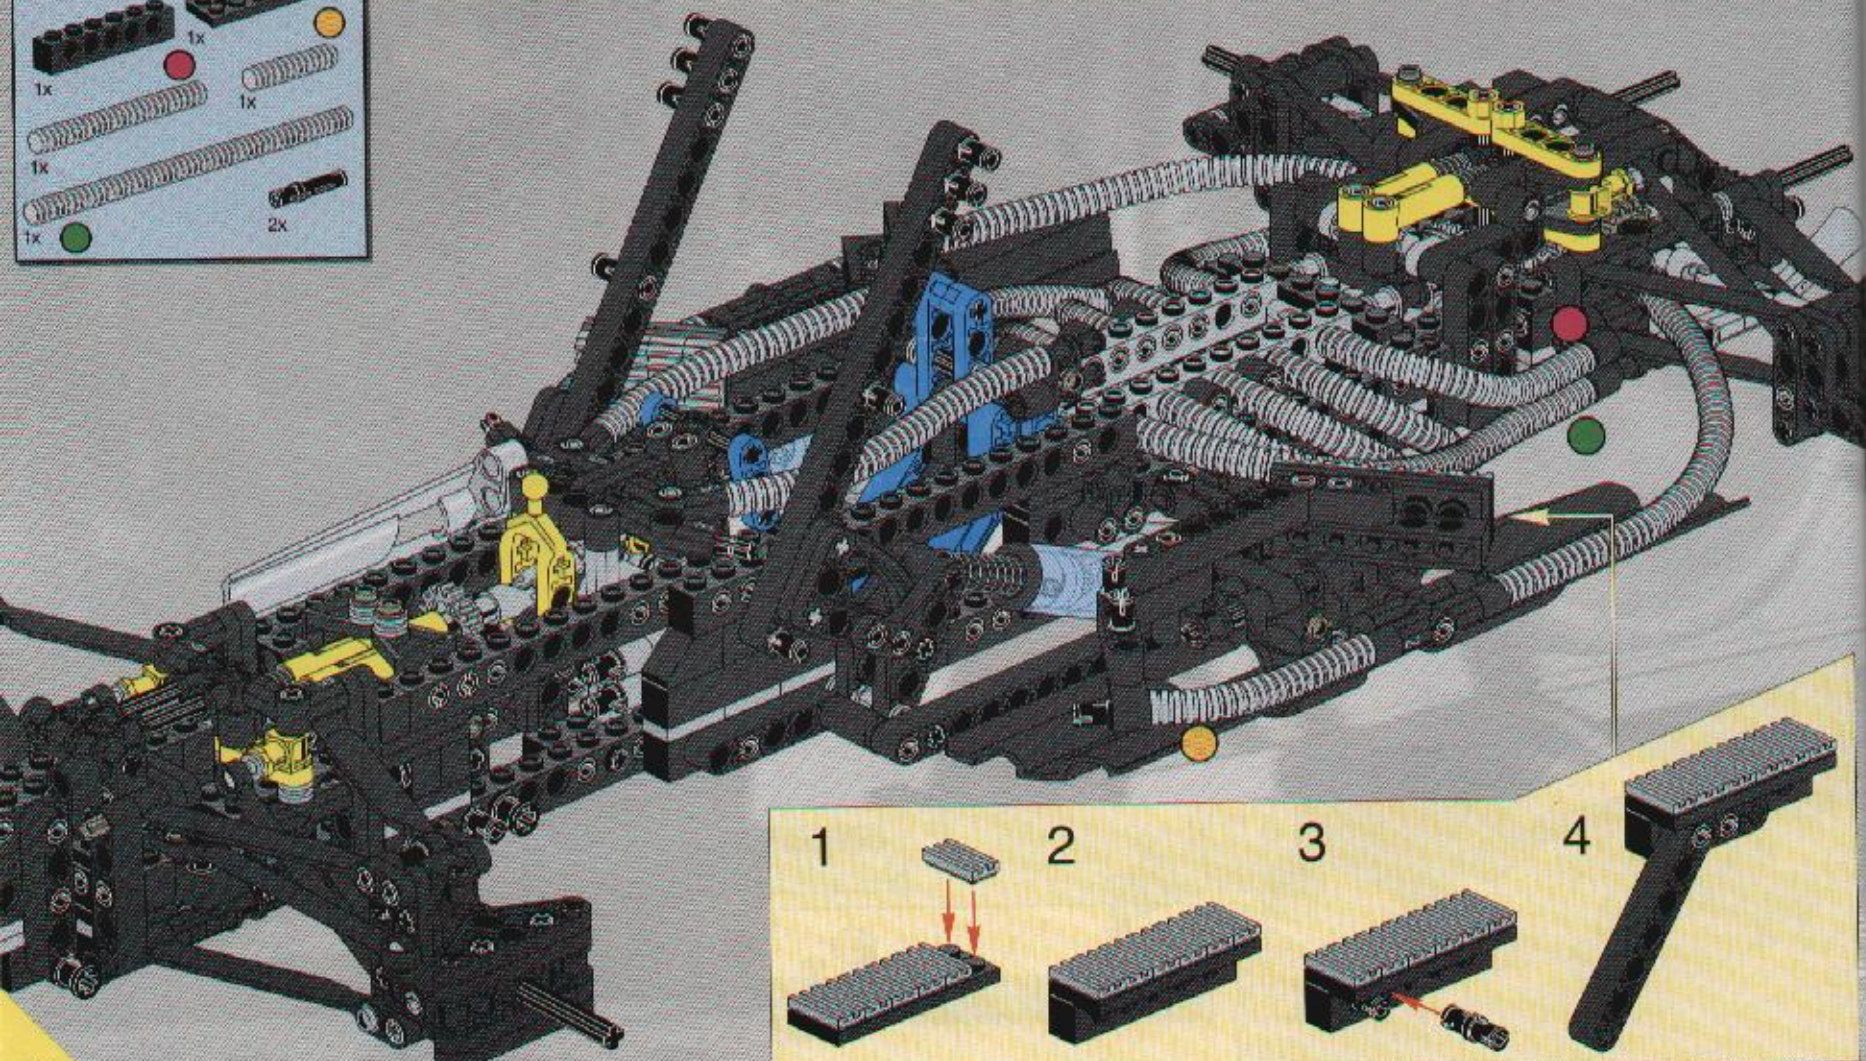

LEGO Technic

79

- 6x [Black Technic L-Bracket]
- 2x [Black Technic Pin]
- 1x [Black Technic Pin]
- 1x [Black Technic Pin]
- 1x [Red Technic Pin]
- 1x [Green Technic Pin]
- 1x [Black Technic Pin]
- 2x [Black Technic Pin]

[Red Pin] [Spring] [Black Pin]

[Green Pin] [Spring] [Black Pin]

1 [Black Technic Pin] [Black Technic Pin]

2 [Black Technic Pin]

3 [Black Technic Pin] [Black Technic Pin]

4 [Black Technic Pin]