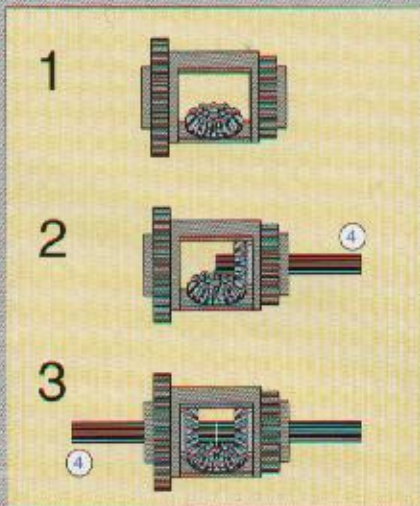

16

91

2 3 4 5 6 8 10 12 1:1

TECHNIC

8458-2

 **SILVER TRUCK**

LEGO
14
2x

15

2x

2

3

4

23

2x
2x
1x
1x

This inset box shows the parts list for step 23. It includes a small black pin (2x), a black Technic bush (2x), a black Technic axle (1x), and a black Technic axle with a hole (1x).

2x

This inset shows a close-up of a black pin being inserted into a black bush. The number '2x' indicates that two of these assemblies are required.

25

3

5

4

6

1

2