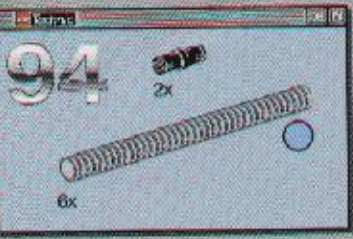

16

91

2 3 4 5 6 8 10 12 1:1

TECHNIC

8458-2

 **SILVER TRUCK**

LEGO
14
2x

15

2x

2

3

4

23

2x
2x
1x
1x

This inset box shows the parts list for step 23. It includes a small black pin (2x), a black Technic bush (2x), a black Technic axle (1x), and a black Technic axle with a hole (1x).

2x