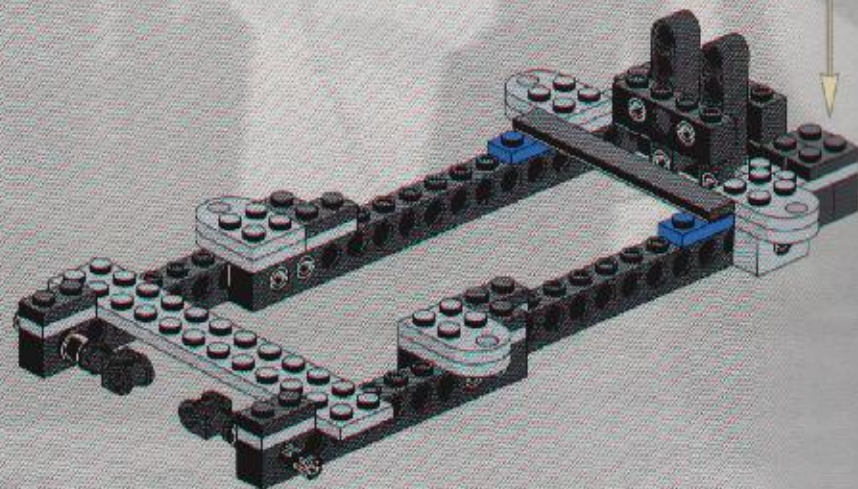

16

91

2 3 4 5 6 8 10 12 1:1

TECHNIC

8458-2

 **SILVER TRUCK**

LEGO
14
2x

15

2x

2

3

4

23

2x
2x
1x
1x

This inset box shows the parts list for step 23. It includes a small black pin (2x), a black Technic bush (2x), a black Technic axle (1x), and a black Technic axle with a hole (1x).

2x

This inset shows a close-up of a black pin being inserted into a black bush. The number '2x' indicates that two of these assemblies are required.

25

3

5

4

6

1

2