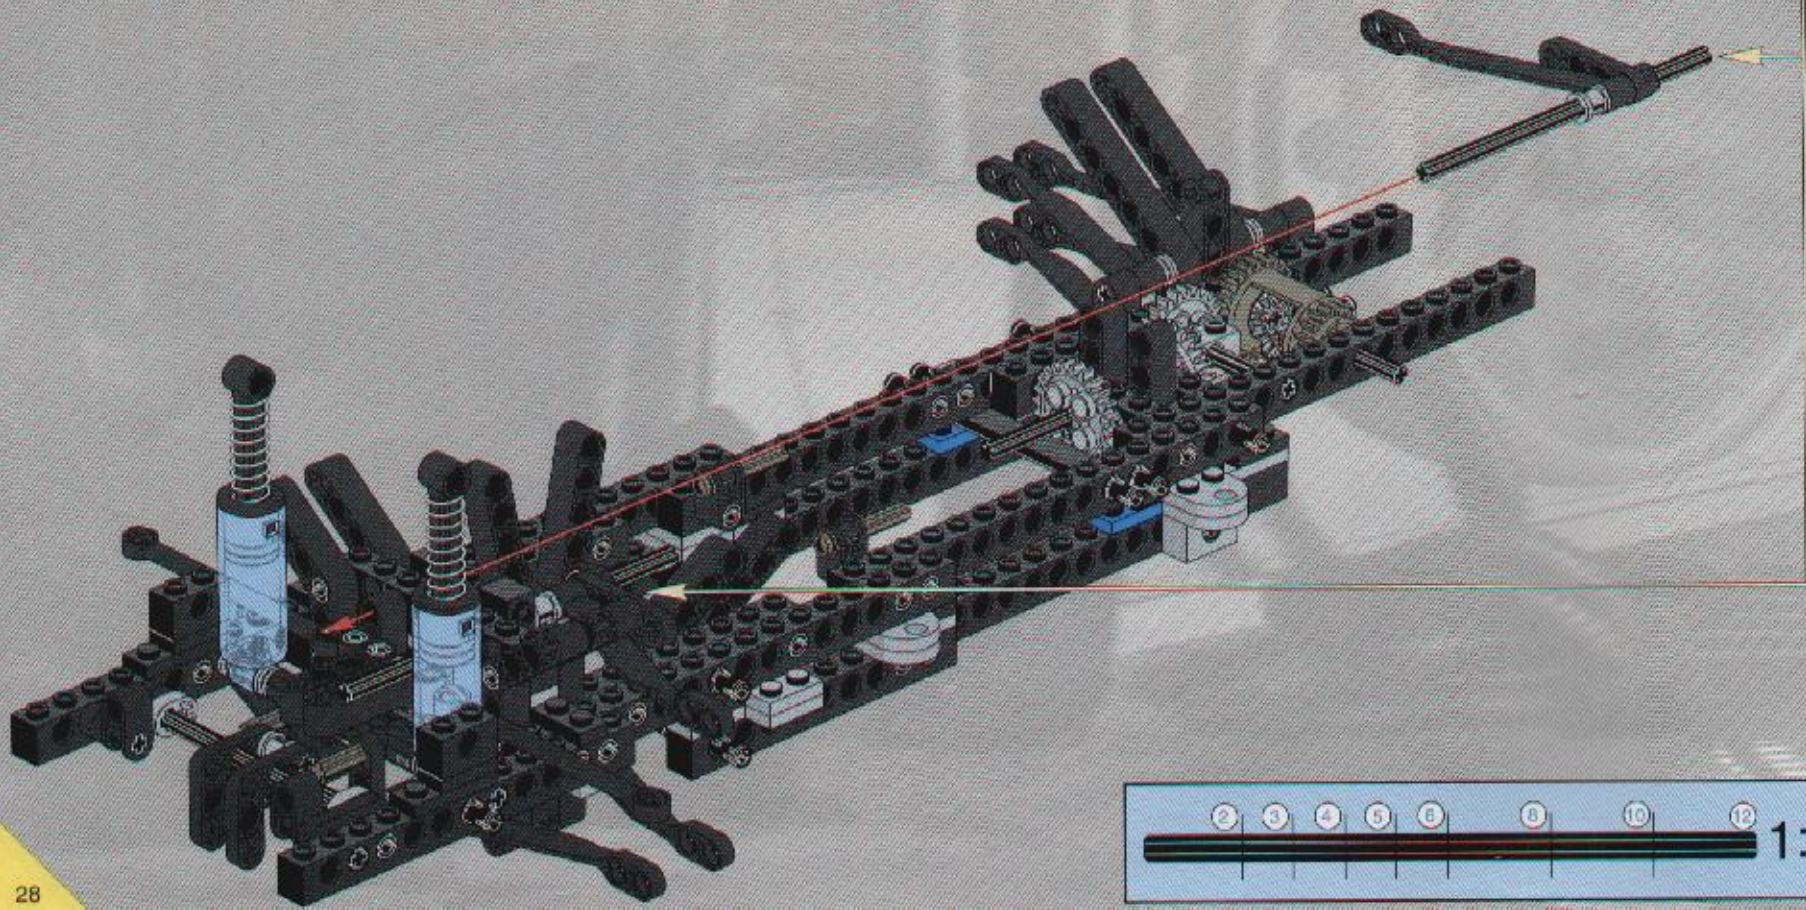

2x

2

3

4

23

2x
2x
1x
1x

This inset box shows the parts list for step 23. It includes a small black pin (2x), a black Technic bush (2x), a black Technic axle (1x), and a black Technic axle with a hole (1x).

2x

This inset shows a close-up of a black pin being inserted into a black bush. The number '2x' indicates that two of these assemblies are required.

25

3

5

4

6

1

2