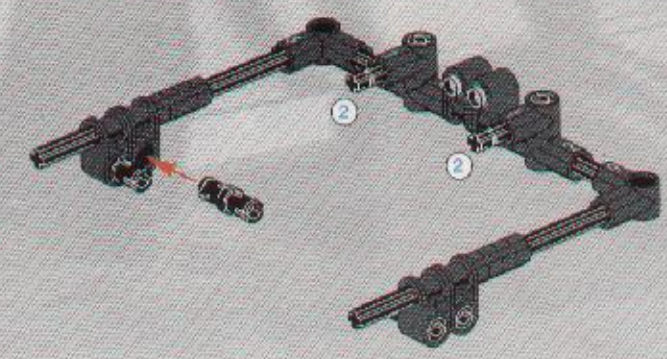

16

91

2 3 4 5 6 8 10 12 1:1

TECHNIC

8458-2

 **SILVER TRUCK**

LEGO
14
2x

15

2x

2

3

4

23

2x
2x
1x
1x

This inset box shows the parts list for step 23. It includes a small black pin (2x), a black Technic bush (2x), a black Technic axle (1x), and a black Technic axle with a hole (1x).

2x

This inset shows a close-up of a black pin being inserted into a black bush. The number '2x' indicates that two of these assemblies are required.

25

3

5

4

6

1

2