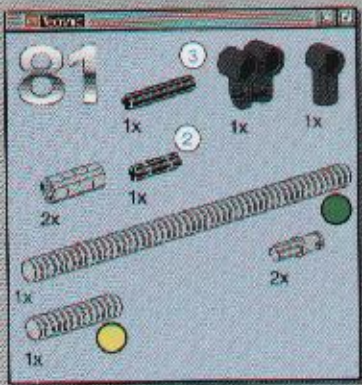

2x

LEGO Technic

79

- 6x [Black Technic L-Bracket]
- 2x [Black Technic Pin]
- 1x [Black Technic Pin]
- 1x [Black Technic Pin]
- 1x [Red Technic Pin]
- 1x [Green Technic Pin]
- 1x [Black Technic Pin]
- 2x [Black Technic Pin]

[Red Pin] [Spring] [Black Pin]

[Green Pin] [Spring] [Black Pin]

1 [Black Technic Pin] [Black Technic Pin]

2 [Black Technic Pin]

3 [Black Technic Pin] [Black Technic Pin]

4 [Black Technic Pin]

2

3

2x

2

3

4

23

2x
2x
1x
1x

This inset box shows the parts list for step 23. It includes a small black pin (2x), a black Technic bush (2x), a black Technic axle (1x), and a black Technic axle with a hole (1x).

2x