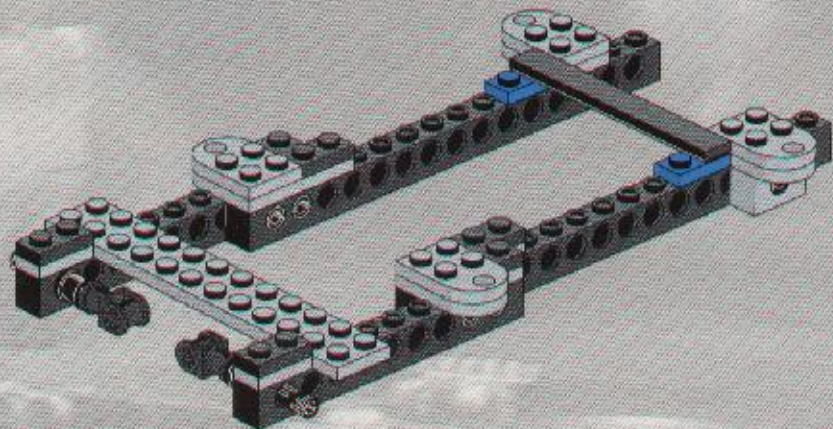

16

91

2 3 4 5 6 8 10 12 1:1

TECHNIC

8458-2

 **SILVER TRUCK**

LEGO
14
2x

15

2x

2

3

4

23

2x
2x
1x
1x

This inset box shows the parts list for step 23. It includes a small black pin (2x), a black Technic bush (2x), a black Technic axle (1x), and a black Technic axle with a hole (1x).

2x