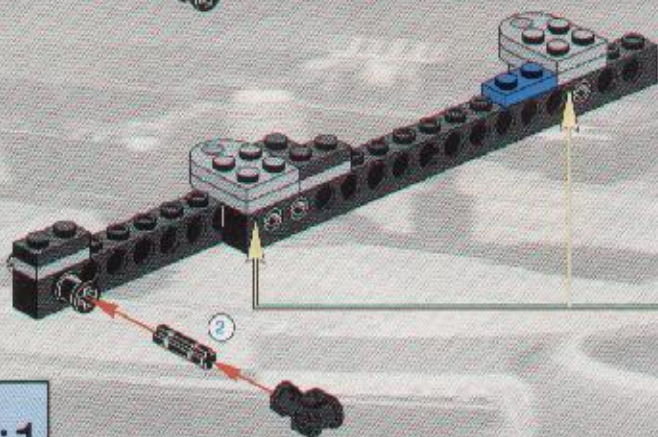

16

91

2 3 4 5 6 8 10 12 1:1

TECHNIC

8458-2

 **SILVER TRUCK**

LEGO
14
2x

15

2x

2

3

4

23

2x
2x
1x
1x

This inset box shows the parts list for step 23. It includes a small black pin (2x), a black Technic bush (2x), a black Technic axle (1x), and a black Technic axle with a hole (1x).

2x

This inset shows a close-up of a black pin being inserted into a black bush. The number '2x' indicates that two of these assemblies are required.

25

3

5

4

6

1

2