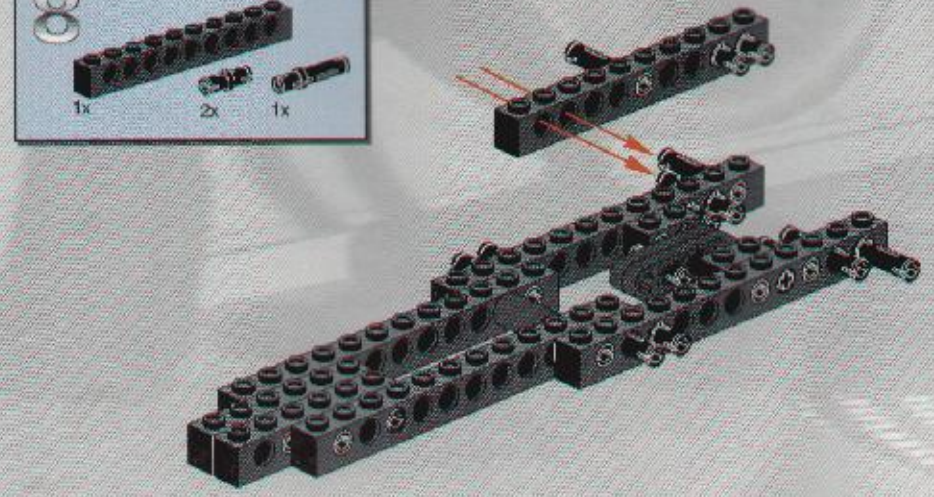

8458-1

LEGO

TECHNIC

SILVER CHAMPION

4131257

18

- 1x 12
- 1x 6
- 1x 12
- 1x 1
- 1x 2
- 1x 1
- 1x 1
- 1x 1
- 1x 1
- 1x 1

1

4

The diagram illustrates the assembly of a sub-assembly in three steps:

- Step 1: A black axle is inserted into a grey Technic frame.
- Step 2: A grey Technic component with a hole is attached to the axle.
- Step 3: A black pulley is attached to the end of the axle.