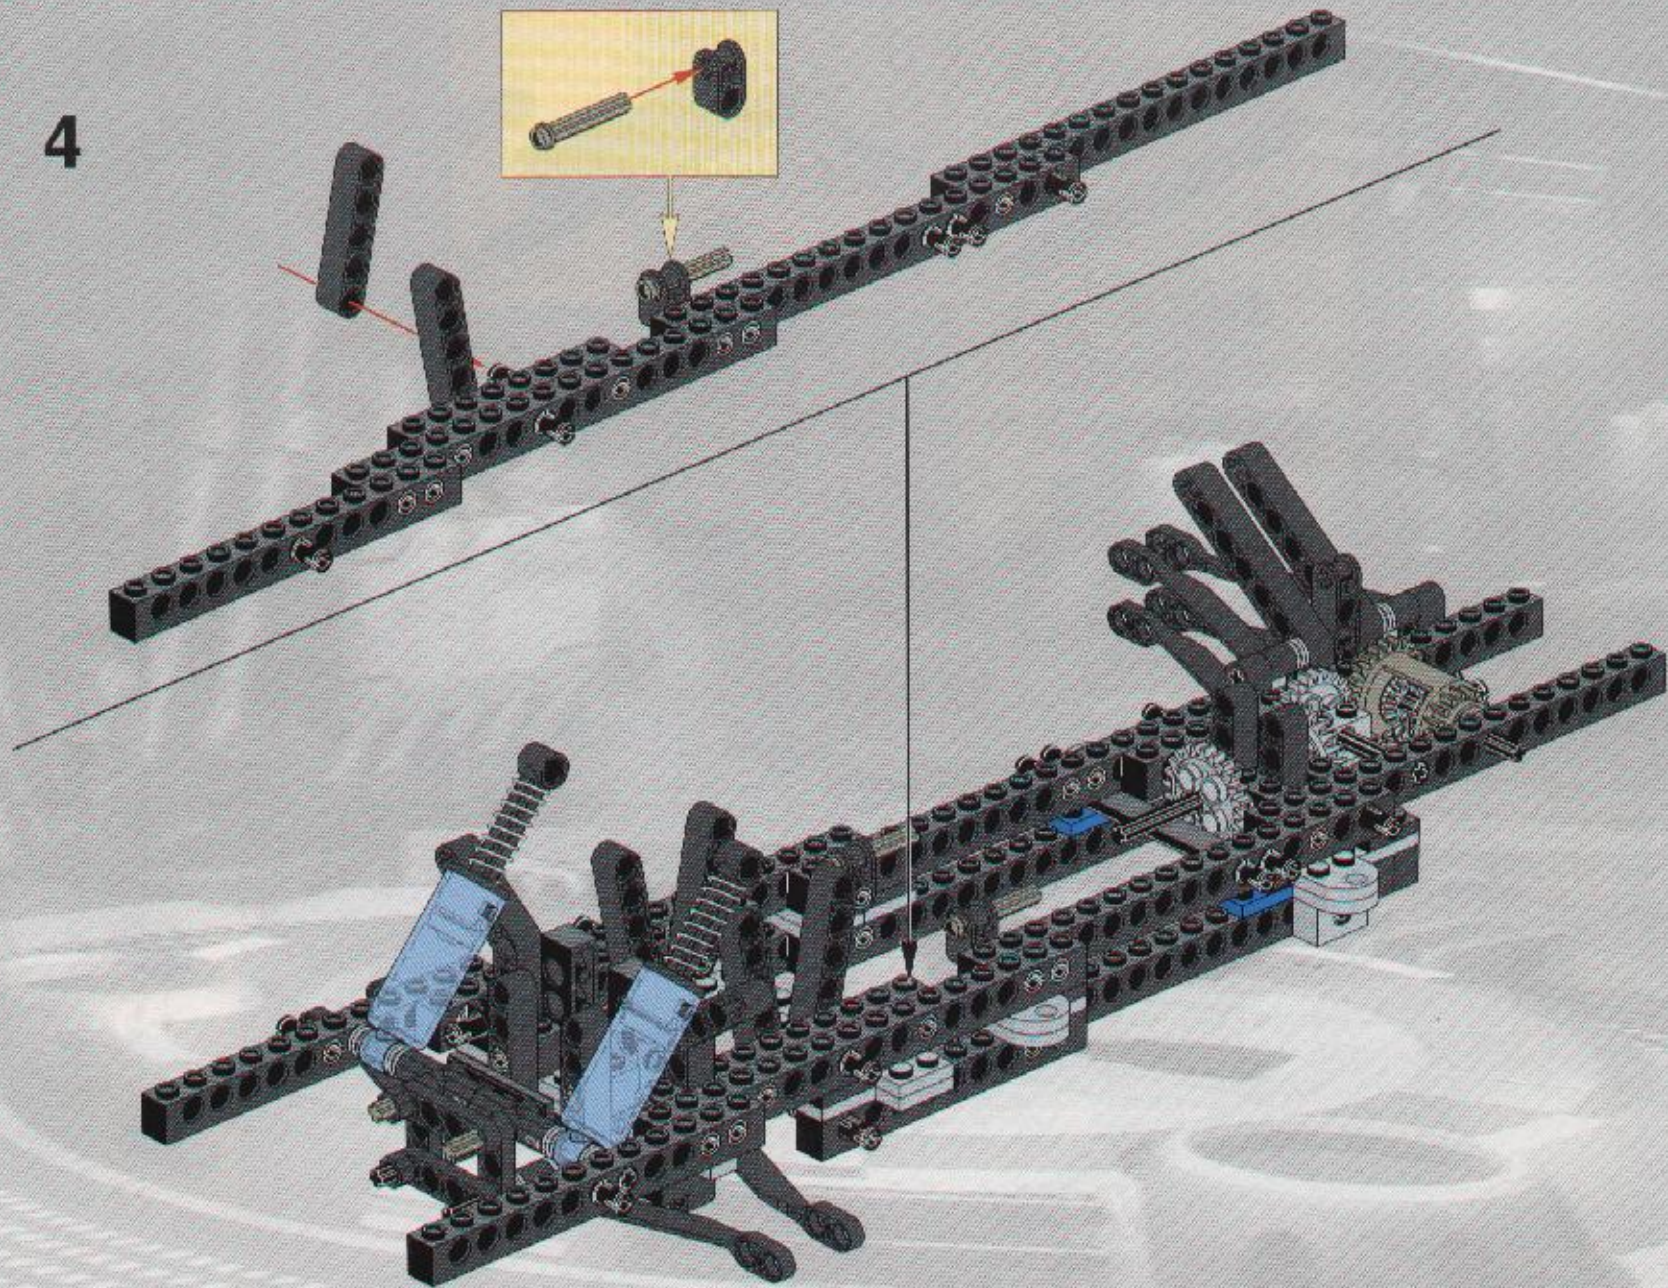

2x

2

3

4

23

2x
2x
1x
1x

This inset box shows the parts list for step 23. It includes a small black pin (2x), a black Technic bush (2x), a black Technic axle (1x), and a black Technic axle with a hole (1x).

2x

This inset shows a close-up of a black pin being inserted into a black bush. The number '2x' indicates that two of these assemblies are required.

25

3

5

4

6

1

2