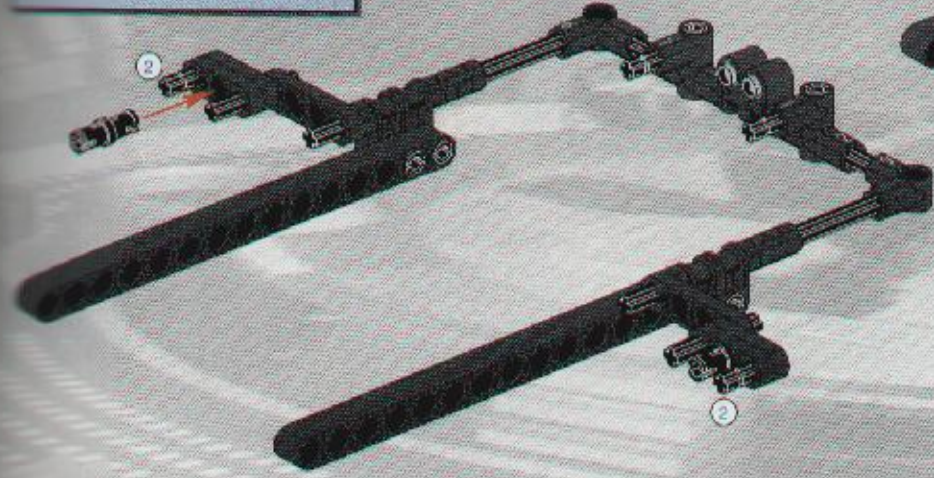

16

91

2 3 4 5 6 8 10 12 1:1

TECHNIC

8458-2

 **SILVER TRUCK**

LEGO
14
2x

15

2x

2

3

4

23

2x
2x
1x
1x

This inset box shows the parts list for step 23. It includes a small black pin (2x), a black Technic bush (2x), a black Technic axle (1x), and a black Technic axle with a hole (1x).

2x