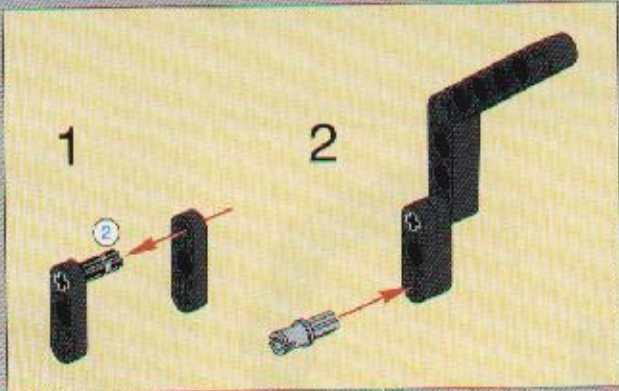

16

91

2 3 4 5 6 8 10 12 1:1

TECHNIC

8458-2

 **SILVER TRUCK**

LEGO
14
2x

15

2x

2

3

4

23

2x
2x
1x
1x

This inset box shows the parts list for step 23. It includes a small black pin (2x), a black Technic bush (2x), a black Technic axle (1x), and a black Technic axle with a hole (1x).

2x