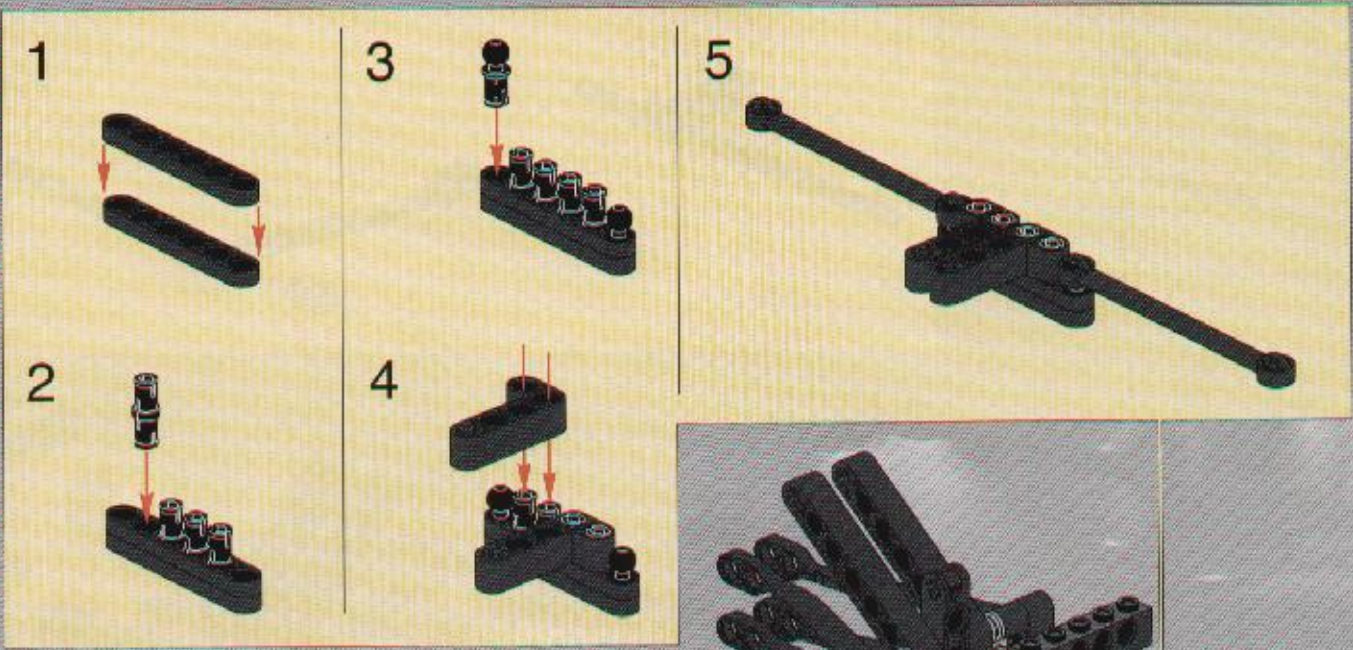

2x

2

3

4

23

2x
2x
1x
1x

This inset box shows the parts list for step 23. It includes a small black pin (2x), a black Technic bush (2x), a black Technic axle (1x), and a black Technic axle with a hole (1x).

2x

This inset shows a close-up of a black pin being inserted into a black bush. The number '2x' indicates that two of these assemblies are required.

25

3

5

4

6

1

2