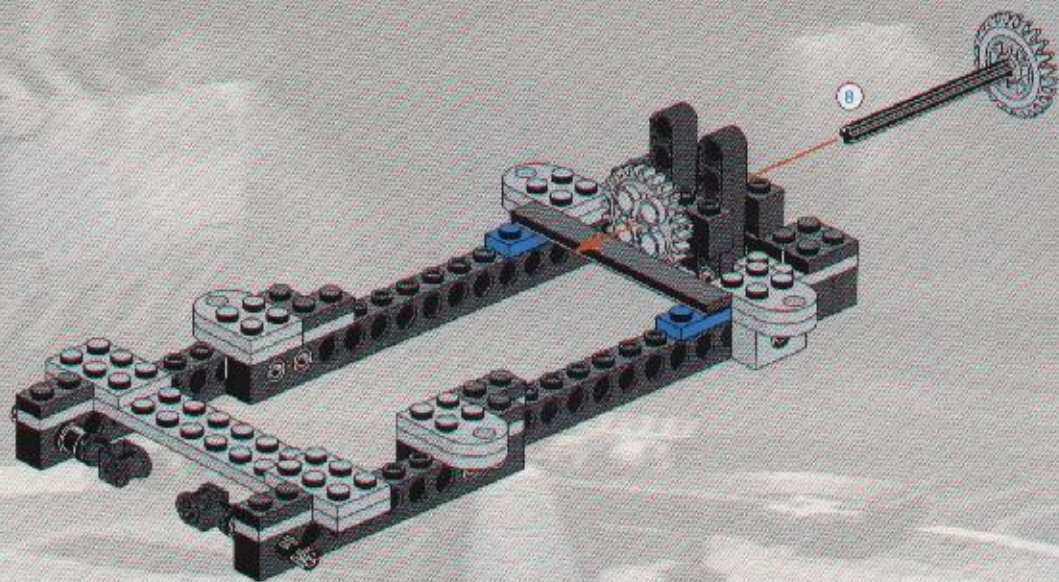

16

91

2 3 4 5 6 8 10 12 1:1

TECHNIC

8458-2

 **SILVER TRUCK**

LEGO
14
2x

15

2x

2

3

4

23

2x
2x
1x
1x

This inset box shows the parts list for step 23. It includes a small black pin (2x), a black Technic bush (2x), a black Technic axle (1x), and a black Technic axle with a hole (1x).

2x

This inset shows a close-up of a black pin being inserted into a black bush. The number '2x' indicates that two of these assemblies are required.

25

3

5

4

6

1

2