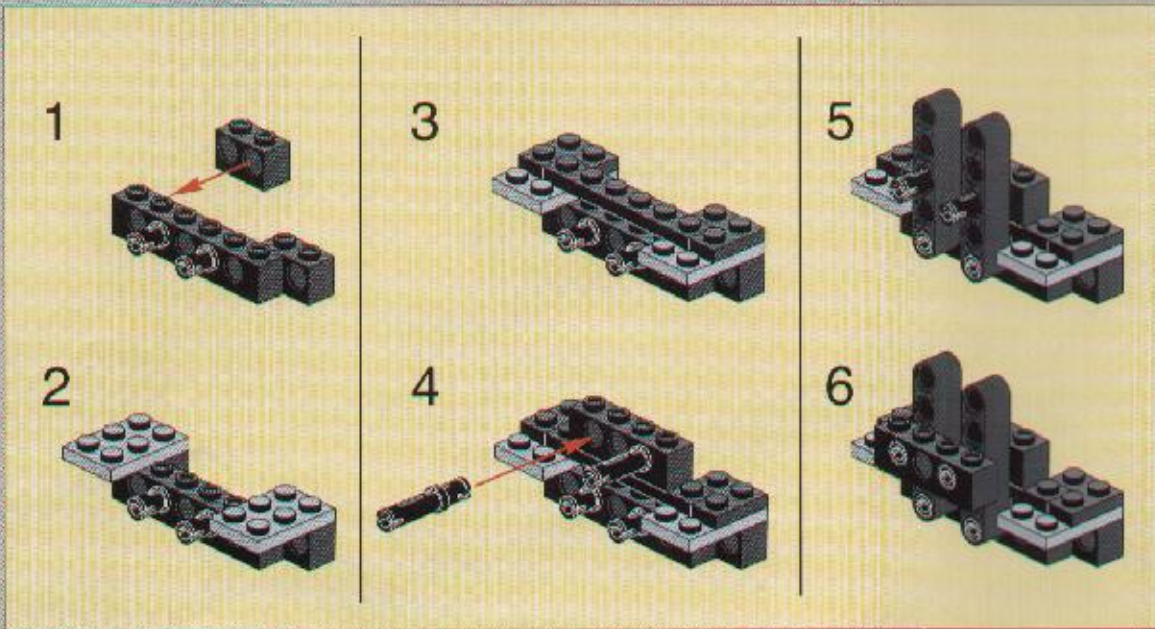

16

91

2 3 4 5 6 8 10 12 1:1

TECHNIC

8458-2

 **SILVER TRUCK**

LEGO
14
2x

15

2x

2

3

4

23

2x
2x
1x
1x

This inset box shows the parts list for step 23. It includes a small black pin (2x), a black Technic bush (2x), a black Technic axle (1x), and a black Technic axle with a hole (1x).

2x

This inset shows a close-up of a black pin being inserted into a black bush. The number '2x' indicates that two of these assemblies are required.

25

3

5

4

6

1

2