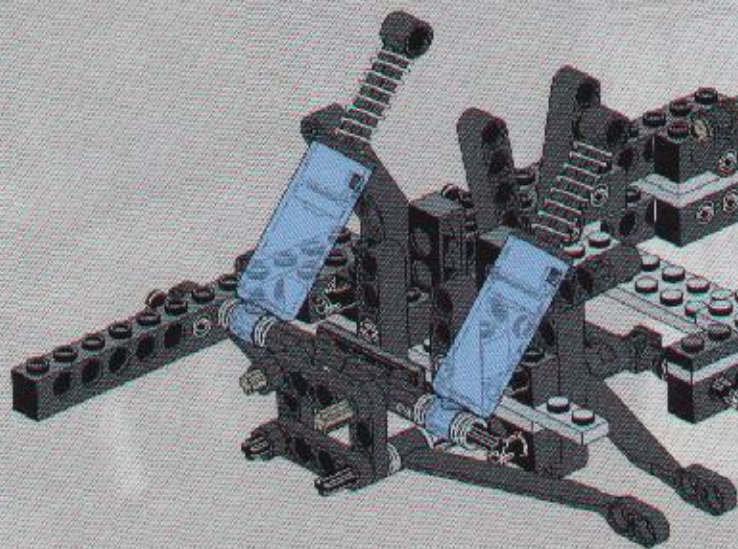

16

91

2 3 4 5 6 8 10 12 1:1

TECHNIC

8458-2

 **SILVER TRUCK**

LEGO
14
2x

15

2x

2

3

4

23

2x
2x
1x
1x

This inset box shows the parts list for step 23. It includes a small black pin (2x), a black Technic bush (2x), a black Technic axle (1x), and a black Technic axle with a hole (1x).

2x