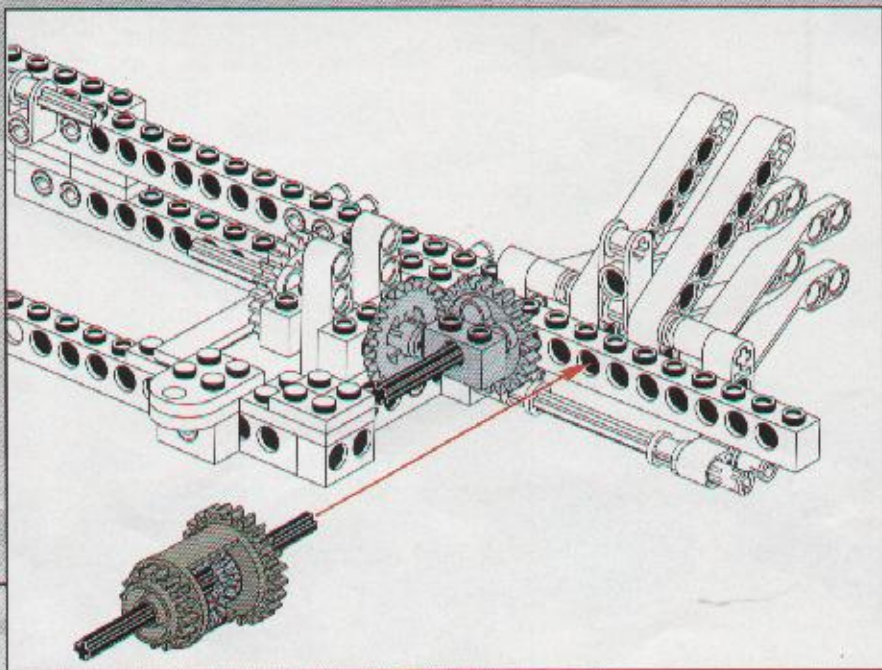

16

91

2 3 4 5 6 8 10 12 1:1

TECHNIC

8458-2

 **SILVER TRUCK**

LEGO
14
2x

15

2x

2

3

4

23

2x
2x
1x
1x

This inset box shows the parts list for step 23. It includes a small black pin (2x), a black Technic bush (2x), a black Technic axle (1x), and a black Technic axle with a hole (1x).

2x

This inset shows a close-up of a black pin being inserted into a black bush. The number '2x' indicates that two of these assemblies are required.

25

3

5

4

6

1

2