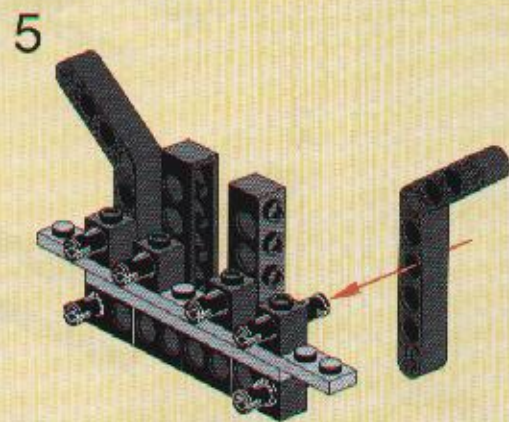

16

91

2 3 4 5 6 8 10 12 1:1

TECHNIC

8458-2

 **SILVER TRUCK**

LEGO
14
2x

15

2x

2

3

4

23

2x
2x
1x
1x

This inset box shows the parts list for step 23. It includes a small black pin (2x), a black Technic bush (2x), a black Technic axle (1x), and a black Technic axle with a hole (1x).

2x