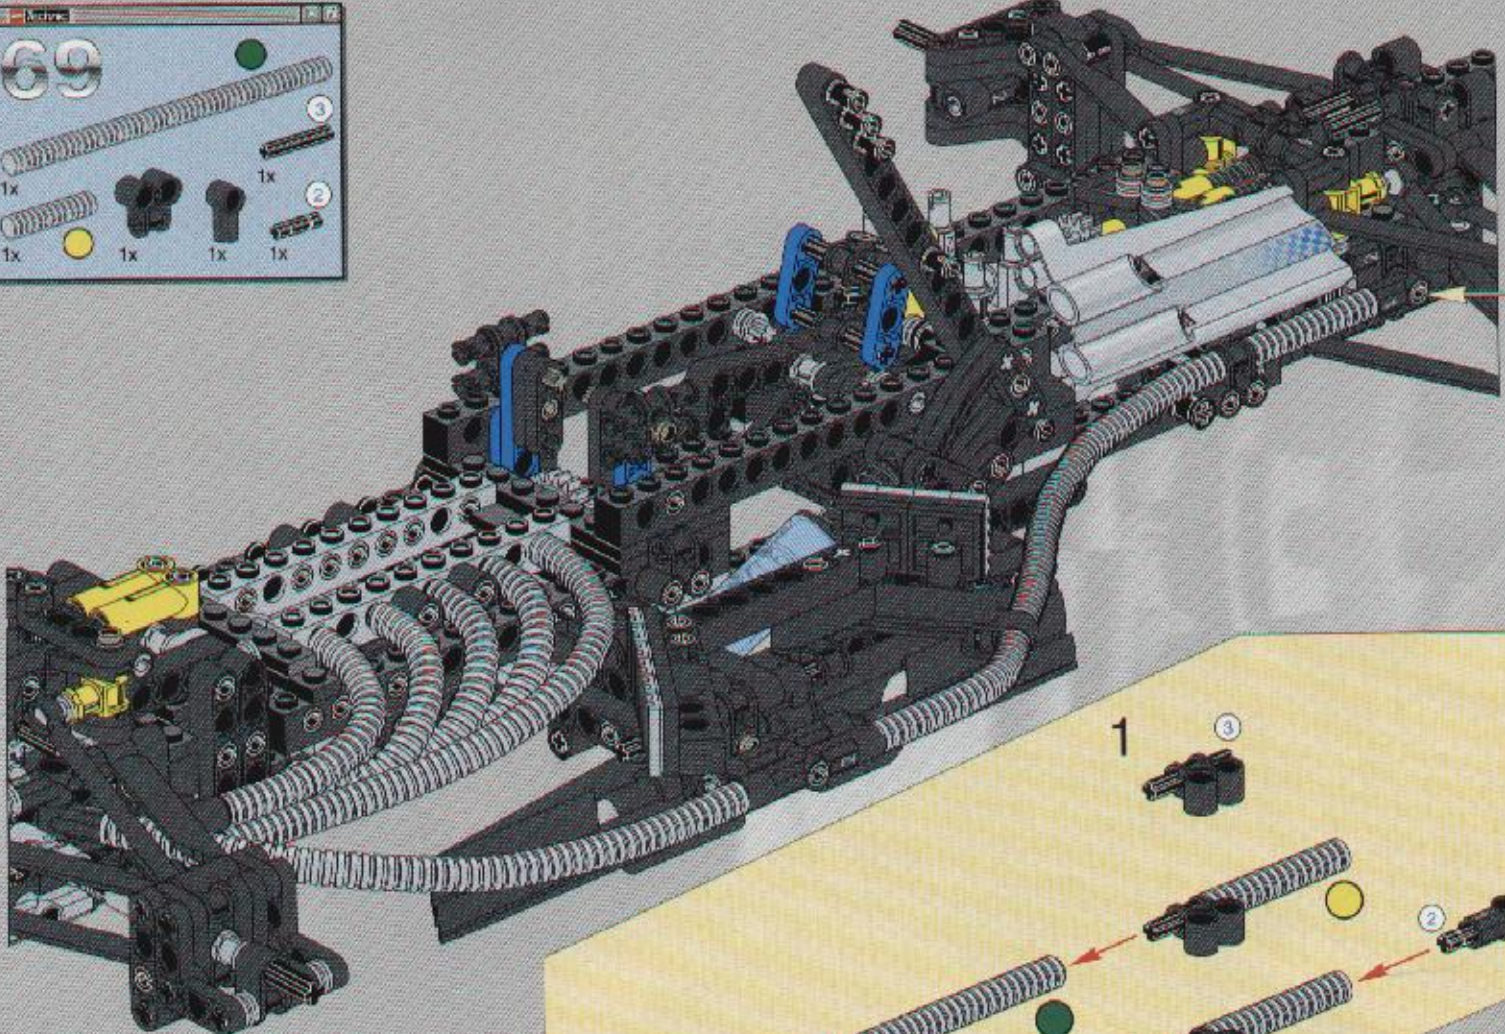

69

1x 1x 1x 1x 1x 1x 1x 1x