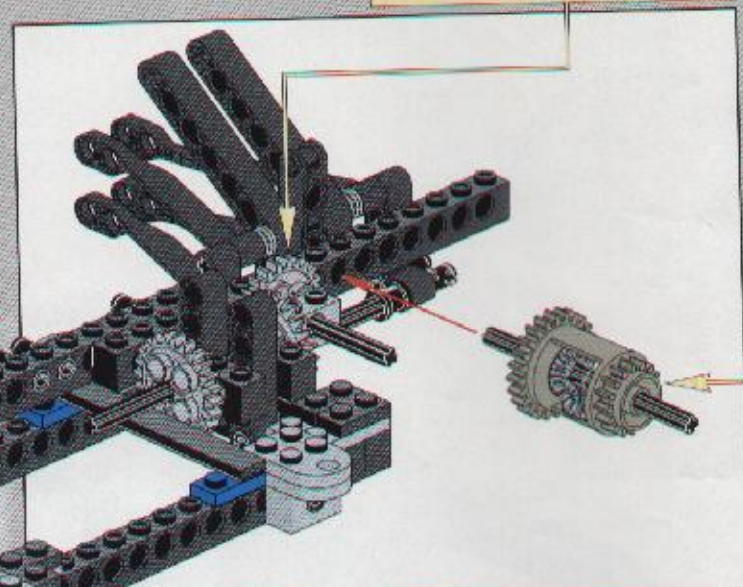

16

91

2 3 4 5 6 8 10 12 1:1

TECHNIC

8458-2

 **SILVER TRUCK**

LEGO
14
2x

15

2x

2

3

4

23

2x
2x
1x
1x

This inset box shows the parts list for step 23. It includes a small black pin (2x), a black Technic bush (2x), a black Technic axle (1x), and a black Technic axle with a hole (1x).

2x

This inset shows a close-up of a black pin being inserted into a black bush. The number '2x' indicates that two of these assemblies are required.

25

3

5

4

6

1

2