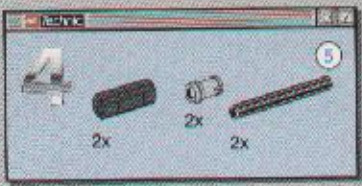

16

91

2 3 4 5 6 8 10 12 1:1

TECHNIC

8458-2

 **SILVER TRUCK**

LEGO
14
2x

15

2x

2

3

4

23

2x
2x
1x
1x

This inset box shows the parts list for step 23. It includes a small black pin (2x), a black Technic bush (2x), a black Technic axle (1x), and a black Technic axle with a hole (1x).

2x