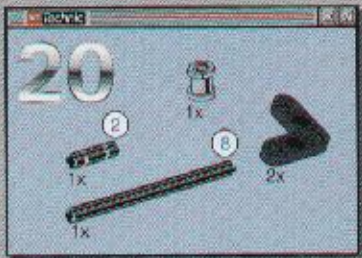

2x

2

3

4

23

2x
2x
1x
1x

This inset box shows the parts list for step 23. It includes a small black pin (2x), a black Technic bush (2x), a black Technic axle (1x), and a black Technic axle with a hole (1x).

2x

This inset shows a close-up of a black pin being inserted into a black bush. The number '2x' indicates that two of these assemblies are required.

25

3

5

4

6

1

2