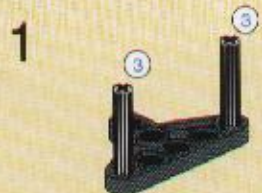

2x

2

3

4

23

2x
2x
1x
1x

This inset box shows the parts list for step 23. It includes a small black pin (2x), a black Technic bush (2x), a black Technic axle (1x), and a black Technic axle with a hole (1x).

2x

This inset shows a close-up of a black pin being inserted into a black bush. The number '2x' indicates that two of these assemblies are required.

25

3

5

4

6

1

2

2x

48

2x 4x 2x 2x 2x 2x

7

10x

8

5x

10x