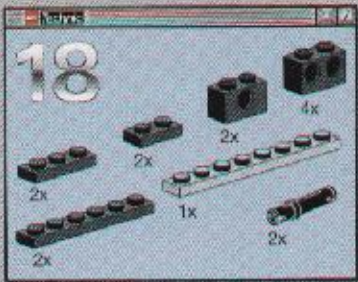

2x

2

3

4

23

2x
2x
1x
1x

This inset box shows the parts list for step 23. It includes a small black pin (2x), a black Technic bush (2x), a black Technic axle (1x), and a black Technic axle with a hole (1x).

2x

This inset shows a close-up of a black pin being inserted into a black bush. The number '2x' indicates that two of these assemblies are required.

25

3

5

4

6

1

2