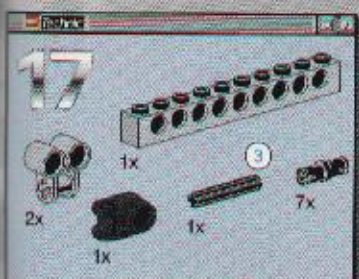

8458-1

LEGO

TECHNIC

SILVER CHAMPION

4131257

18

- 1x 12
- 1x 6
- 1x 12
- 1x 1
- 1x 2
- 1x 1
- 1x 1
- 1x 1
- 1x 1
- 1x 1

1

4

The diagram illustrates the assembly of a sub-assembly in three steps:

- Step 1: A black axle is inserted into a grey Technic frame.
- Step 2: A grey Technic component with a hole is attached to the axle.
- Step 3: A black pulley is attached to the end of the axle.