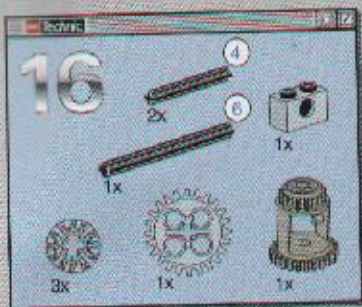

16

91

2 3 4 5 6 8 10 12 1:1

TECHNIC

8458-2

 **SILVER TRUCK**

LEGO
14
2x

15

2x

2

3

4

23

2x
2x
1x
1x

This inset box shows the parts list for step 23. It includes a small black pin (2x), a black Technic bush (2x), a black Technic axle (1x), and a black Technic axle with a hole (1x).

2x

This inset shows a close-up of a black pin being inserted into a black bush. The number '2x' indicates that two of these assemblies are required.

25

3

5

4

6

1

2