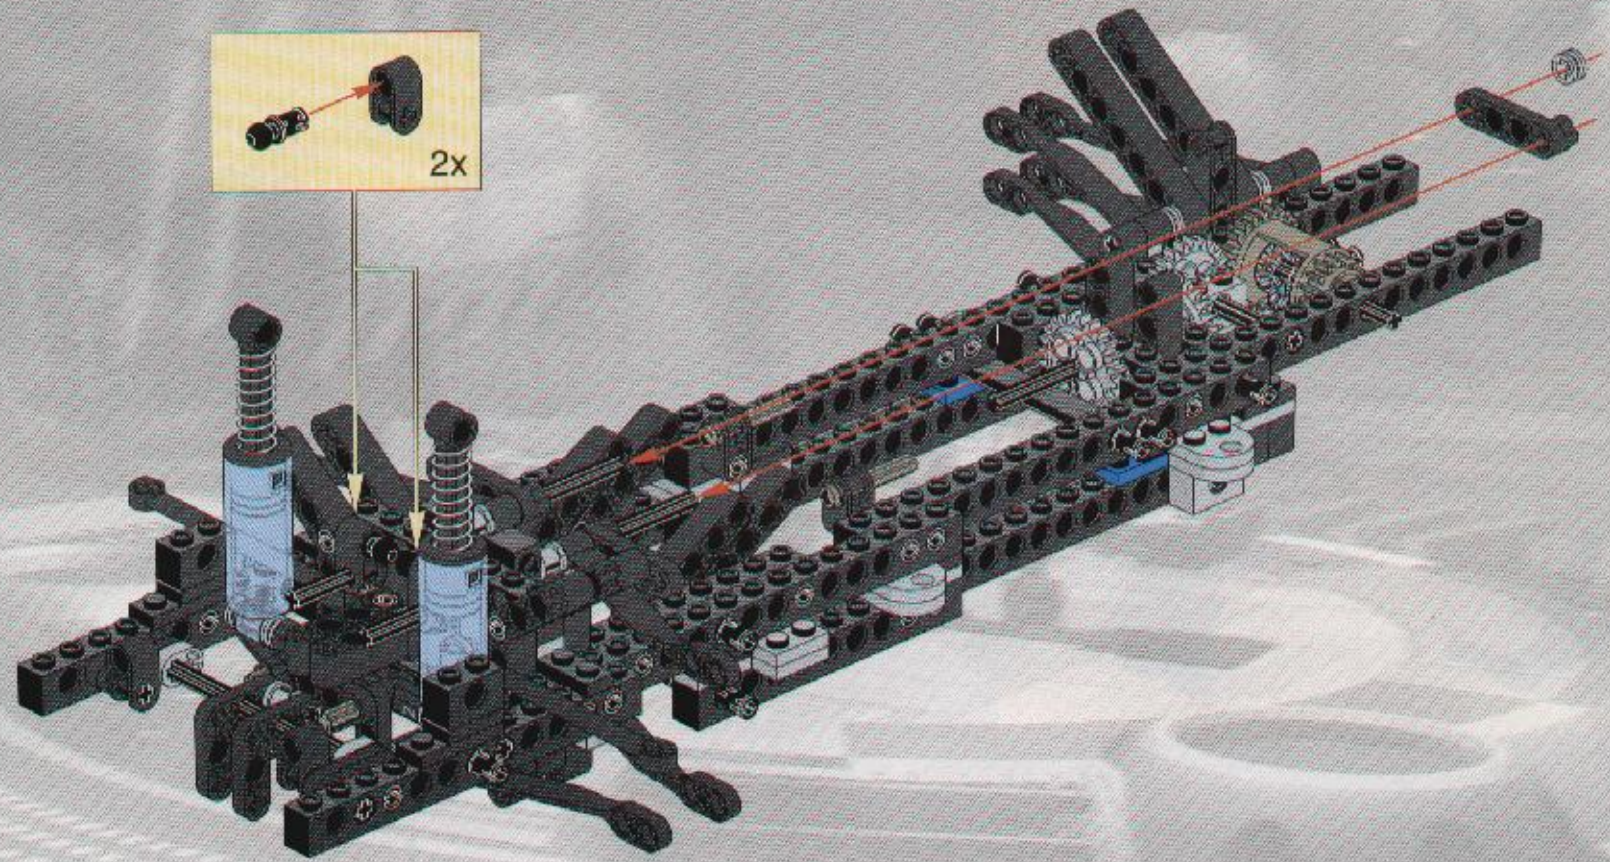

2x

2

3

4

23

2x
2x
1x
1x

This inset box shows the parts list for step 23. It includes a small black pin (2x), a black Technic bush (2x), a black Technic axle (1x), and a black Technic axle with a hole (1x).

2x

This inset shows a close-up of a black pin being inserted into a black bush. The number '2x' indicates that two of these assemblies are required.

25

3

5

4

6

1

2