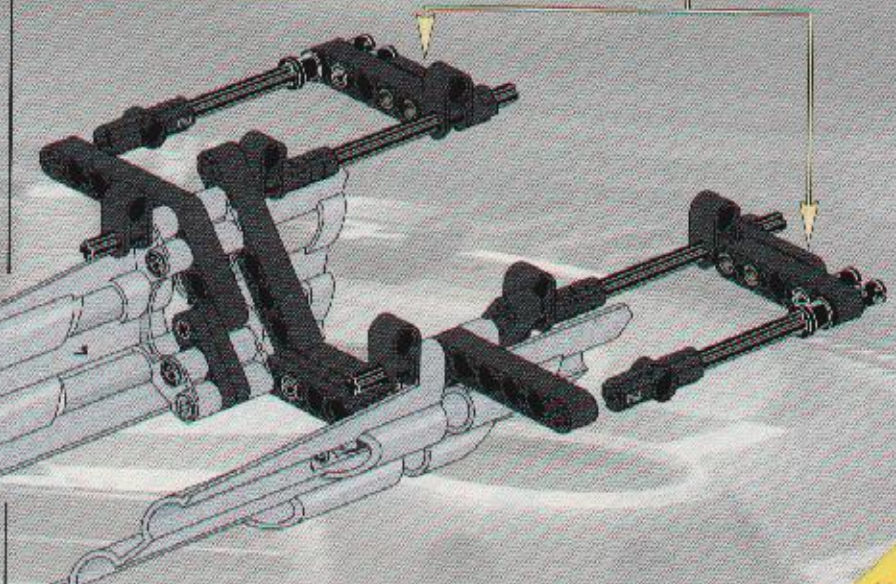

16

91

2 3 4 5 6 8 10 12 1:1

TECHNIC

8458-2

 **SILVER TRUCK**

LEGO
14
2x

15

2x

2

3

4

23

2x
2x
1x
1x

This inset box shows the parts list for step 23. It includes a small black pin (2x), a black Technic bush (2x), a black Technic axle (1x), and a black Technic axle with a hole (1x).

2x