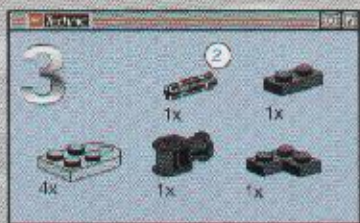

16

91

2 3 4 5 6 8 10 12 1:1

TECHNIC

8458-2

 **SILVER TRUCK**

LEGO
14
2x

15

2x

2

3

4

23

2x
2x
1x
1x

This inset box shows the parts list for step 23. It includes a small black pin (2x), a black Technic bush (2x), a black Technic axle (1x), and a black Technic axle with a hole (1x).

2x

This inset shows a close-up of a black pin being inserted into a black bush. The number '2x' indicates that two of these assemblies are required.

25

3

5

4

6

1

2