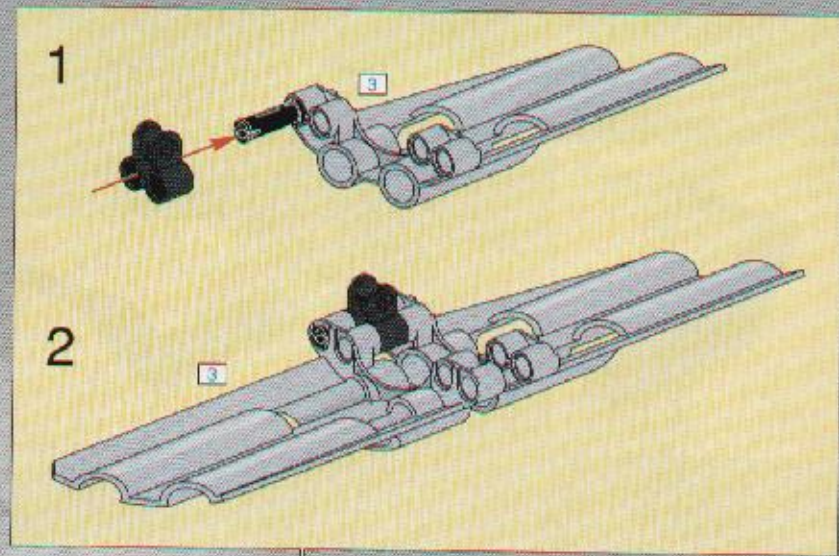

16

91

2 3 4 5 6 8 10 12 1:1

TECHNIC

8458-2

 **SILVER TRUCK**

LEGO
14
2x

15

2x

2

3

4

23

2x
2x
1x
1x

This inset box shows the parts list for step 23. It includes a small black pin (2x), a black Technic bush (2x), a black Technic axle (1x), and a black Technic axle with a hole (1x).

2x