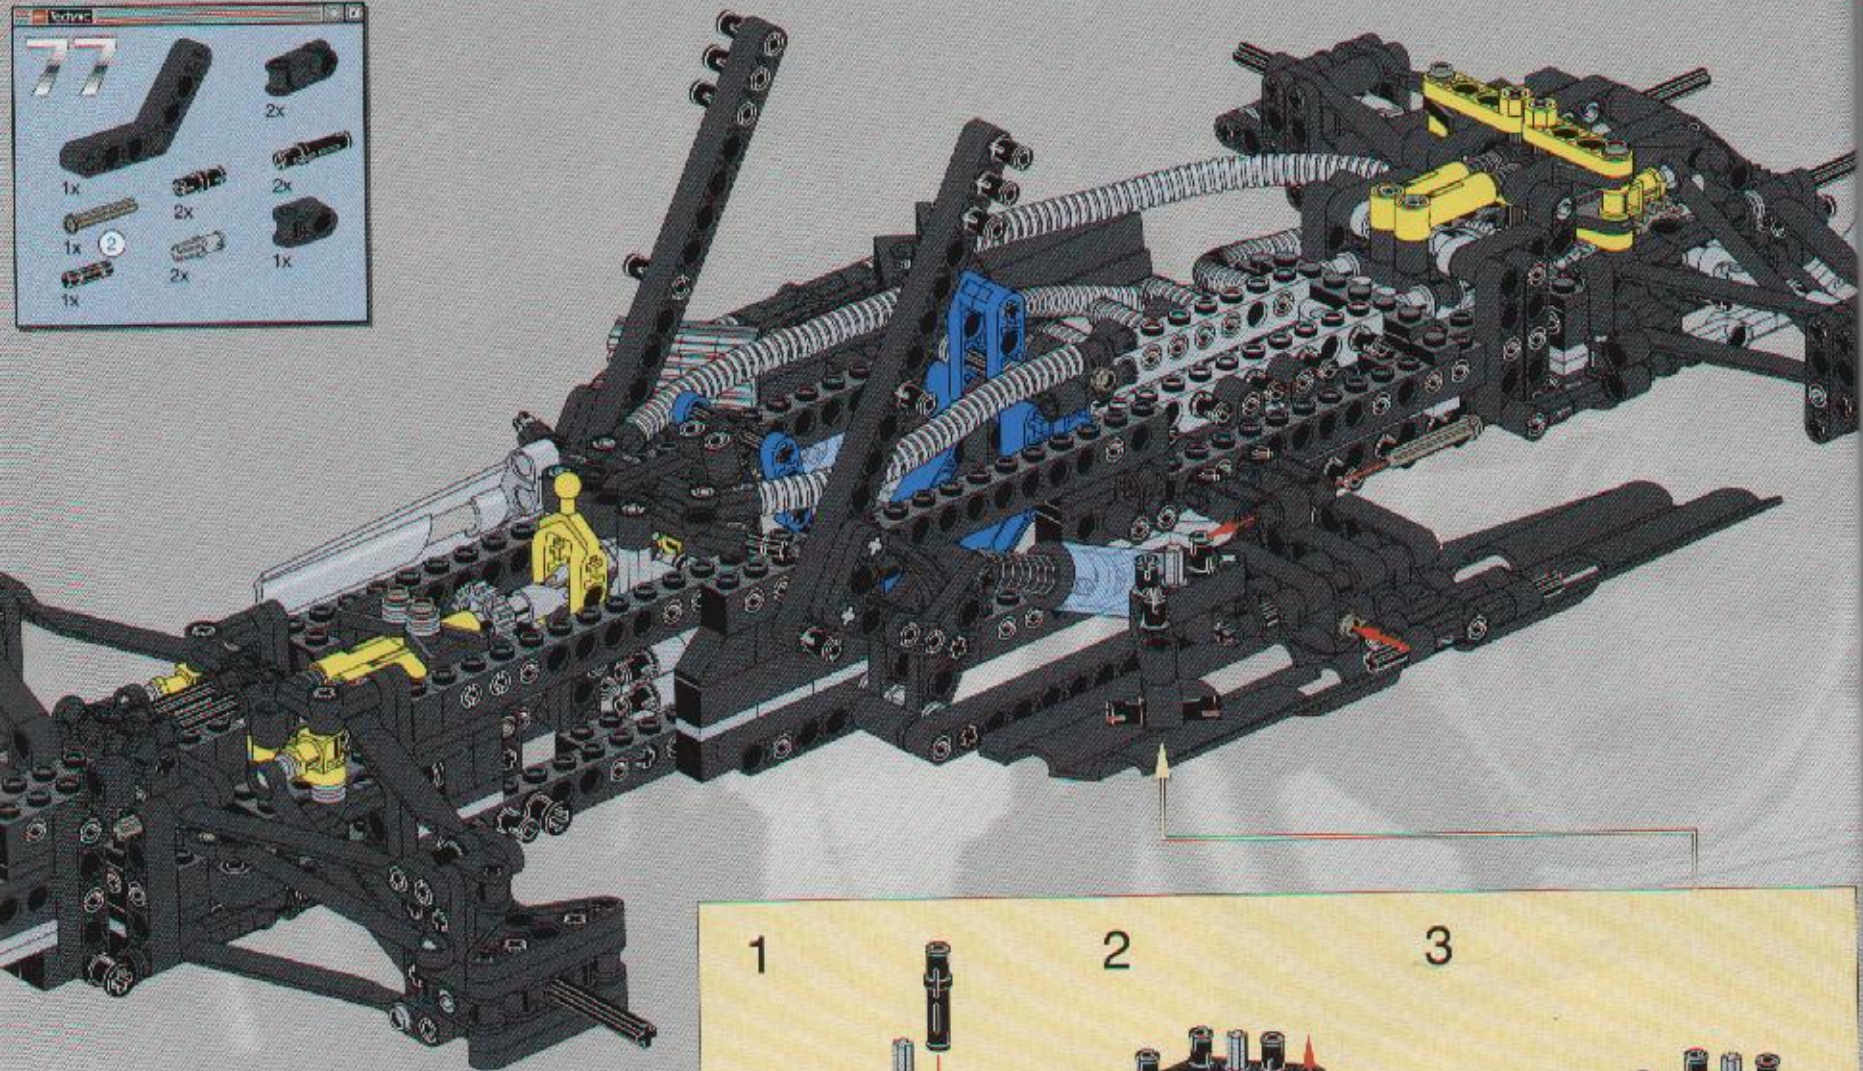

2x

LEGO Technic

79

- 6x [Black Technic L-Bracket]
- 2x [Black Technic Pin]
- 1x [Black Technic Pin]
- 1x [Black Technic Pin]
- 1x [Red Technic Pin]
- 1x [Green Technic Pin]
- 1x [Black Technic Pin]
- 2x [Black Technic Pin]