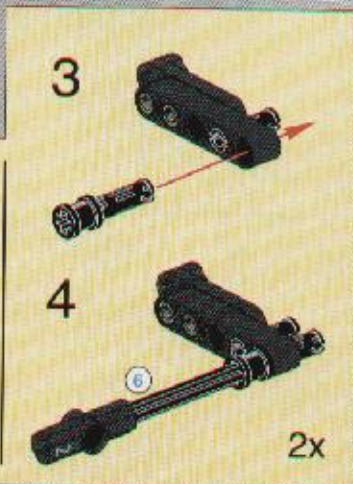

16

91

2 3 4 5 6 8 10 12 1:1

TECHNIC

8458-2

 **SILVER TRUCK**

LEGO
14
2x

15

2x

2

3

4

23

2x
2x
1x
1x

This inset box shows the parts list for step 23. It includes a small black pin (2x), a black Technic bush (2x), a black Technic axle (1x), and a black Technic axle with a hole (1x).

2x