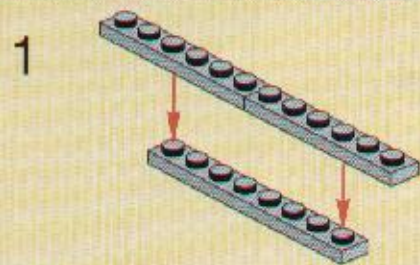

16

91

2 3 4 5 6 8 10 12 1:1

TECHNIC

8458-2

 **SILVER TRUCK**

LEGO
14
2x

15

2x

2

3

4

23

2x
2x
1x
1x

This inset box shows the parts list for step 23. It includes a small black pin (2x), a black Technic bush (2x), a black Technic axle (1x), and a black Technic axle with a hole (1x).

2x

This inset shows a close-up of a black pin being inserted into a black bush. The number '2x' indicates that two of these assemblies are required.

25

3

5

4

6

1

2