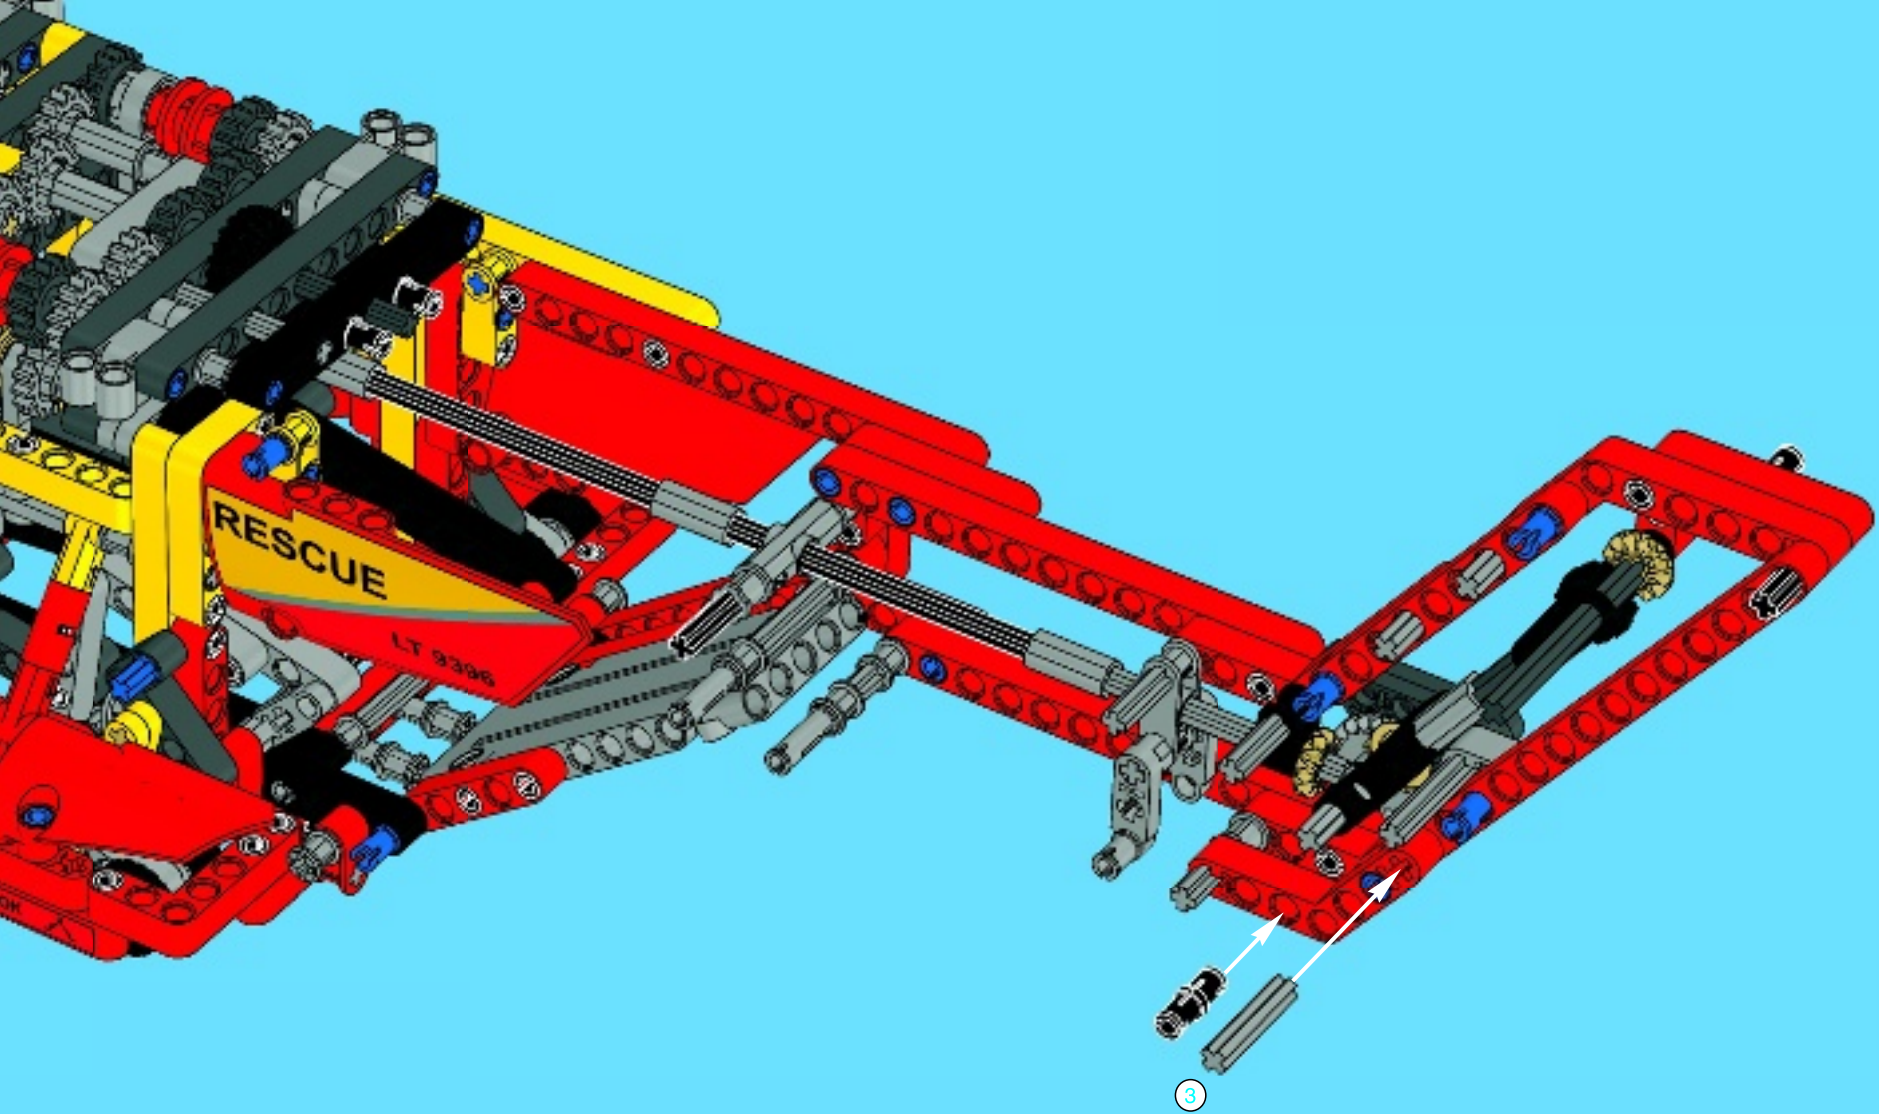

119

120

121

122

123

1 2 3 4 5

5 2x

Detailed description: The diagram shows five steps of assembly. Step 1: A grey axle with a T-shaped connector is shown. Step 2: A second grey axle is added to the first. Step 3: A blue pin is inserted into the second axle. Step 4: A black gear is attached to the end of the second axle. Step 5: Two red pins are inserted into the T-shaped connector. A circled '5' and '1:1' are shown at the top. A circled '5' is next to step 1. '2x' is next to the red pins in step 5.