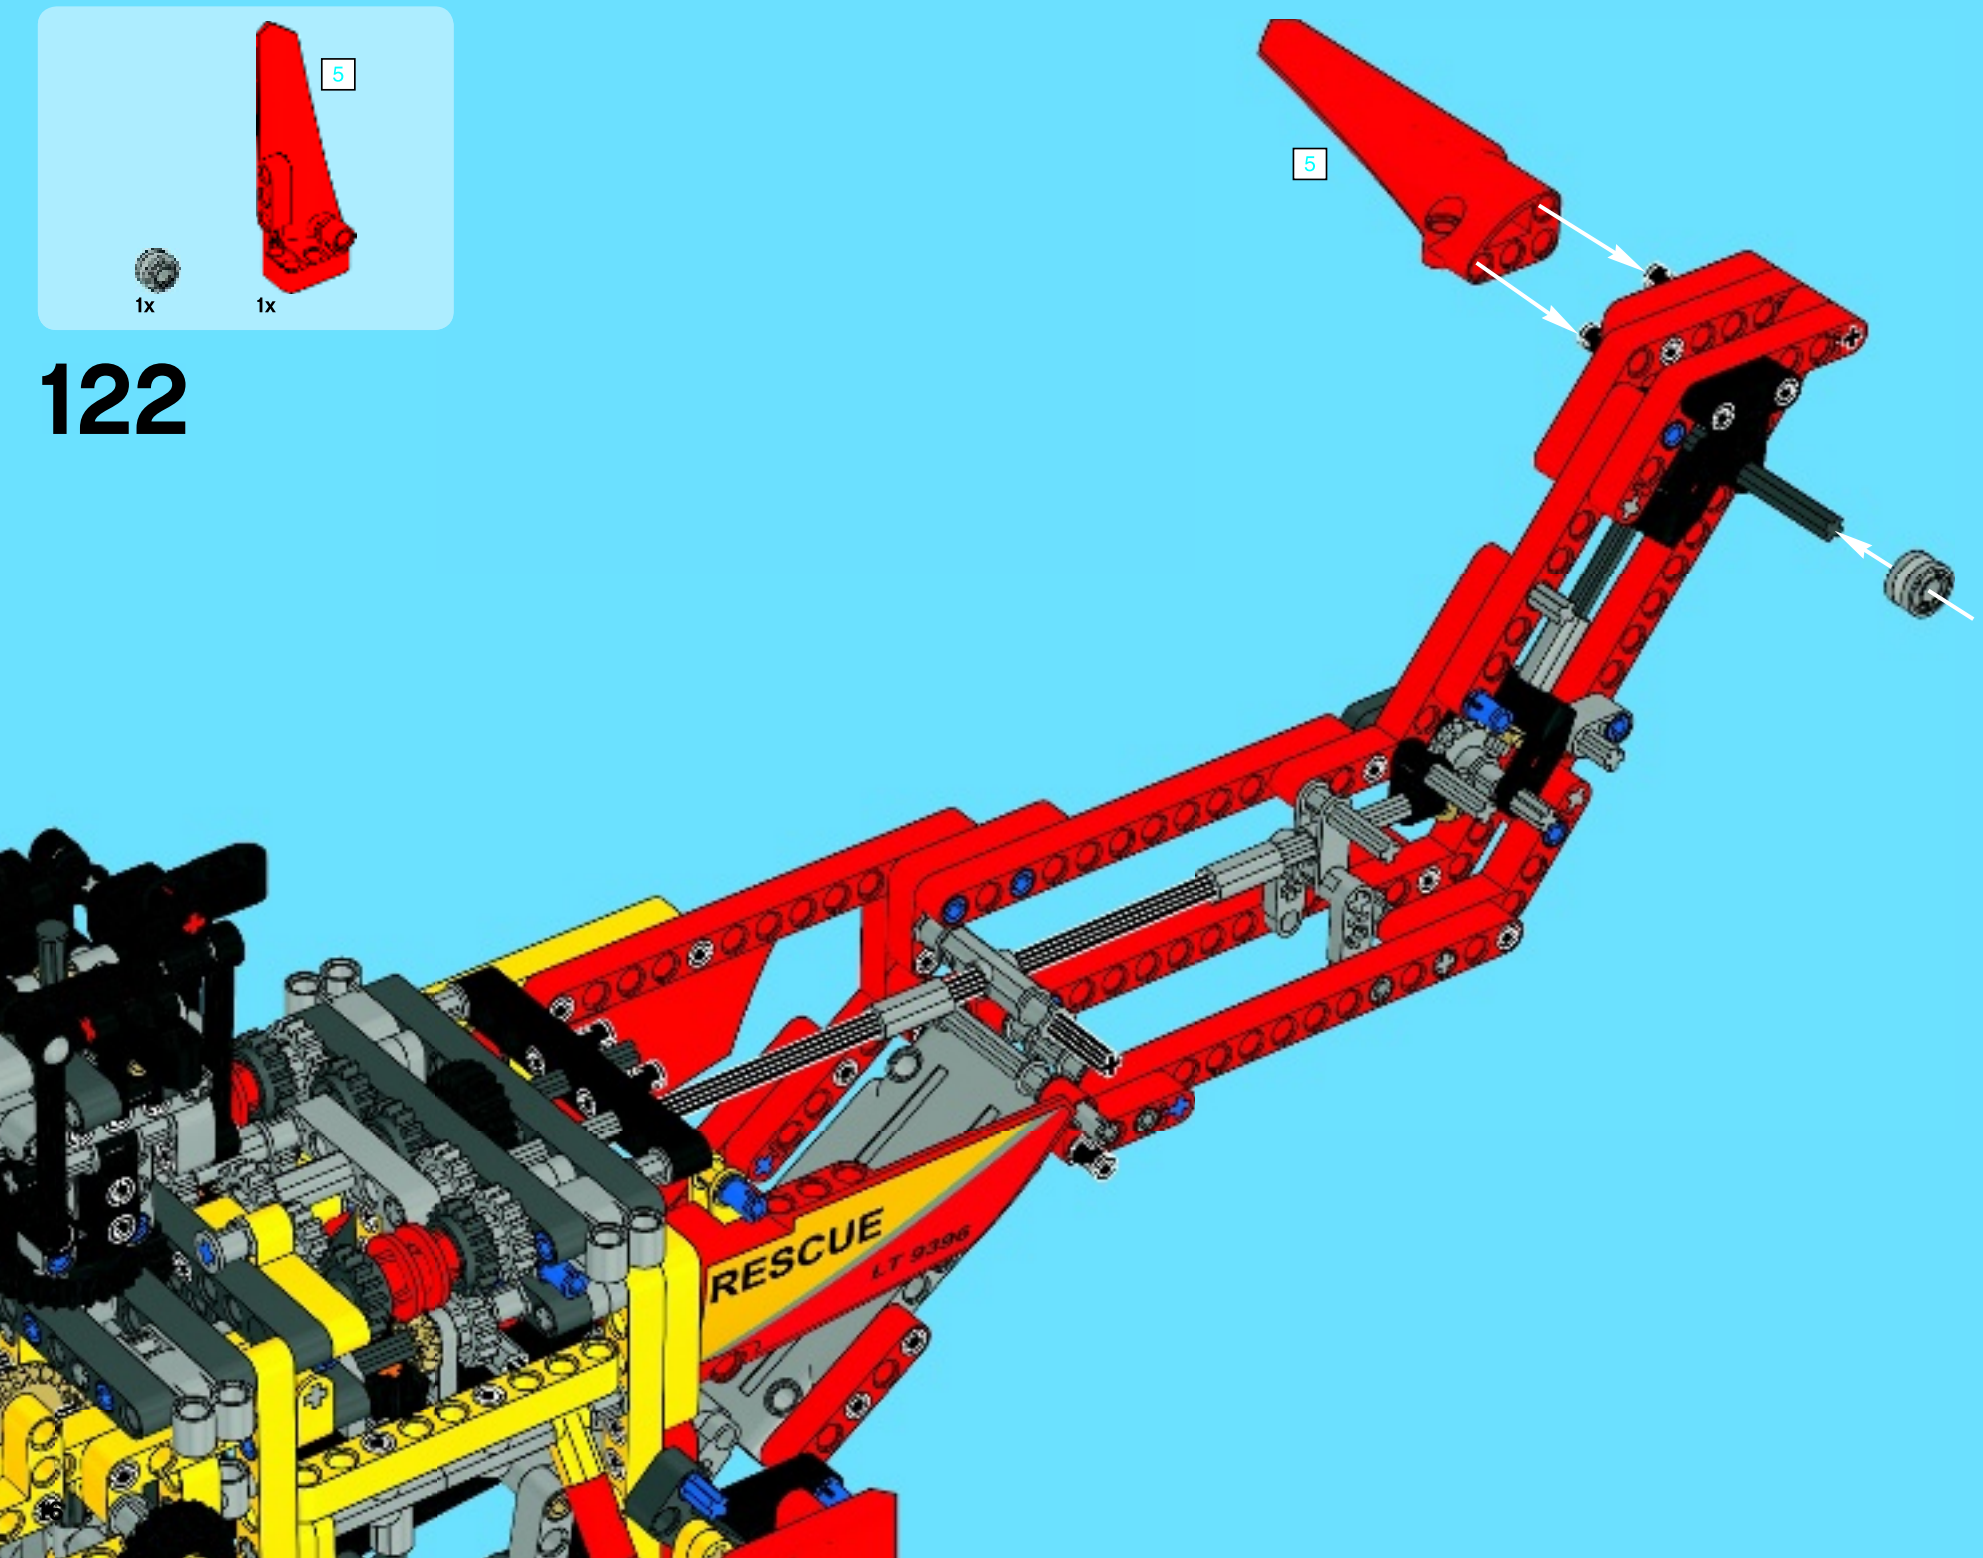

119

120

121

122

123

1 2 3 4 5

5 2x

Detailed description: The diagram shows five steps of assembly. Step 1: A grey axle with a T-shaped connector is shown. Step 2: A second grey axle is added to the first. Step 3: A blue pin is inserted into the second axle. Step 4: A black gear is attached to the end of the second axle. Step 5: Two red pins are inserted into the T-shaped connector. A circled '5' and '1:1' are shown at the top. A circled '5' is next to step 1. '2x' is next to the red pins in step 5.