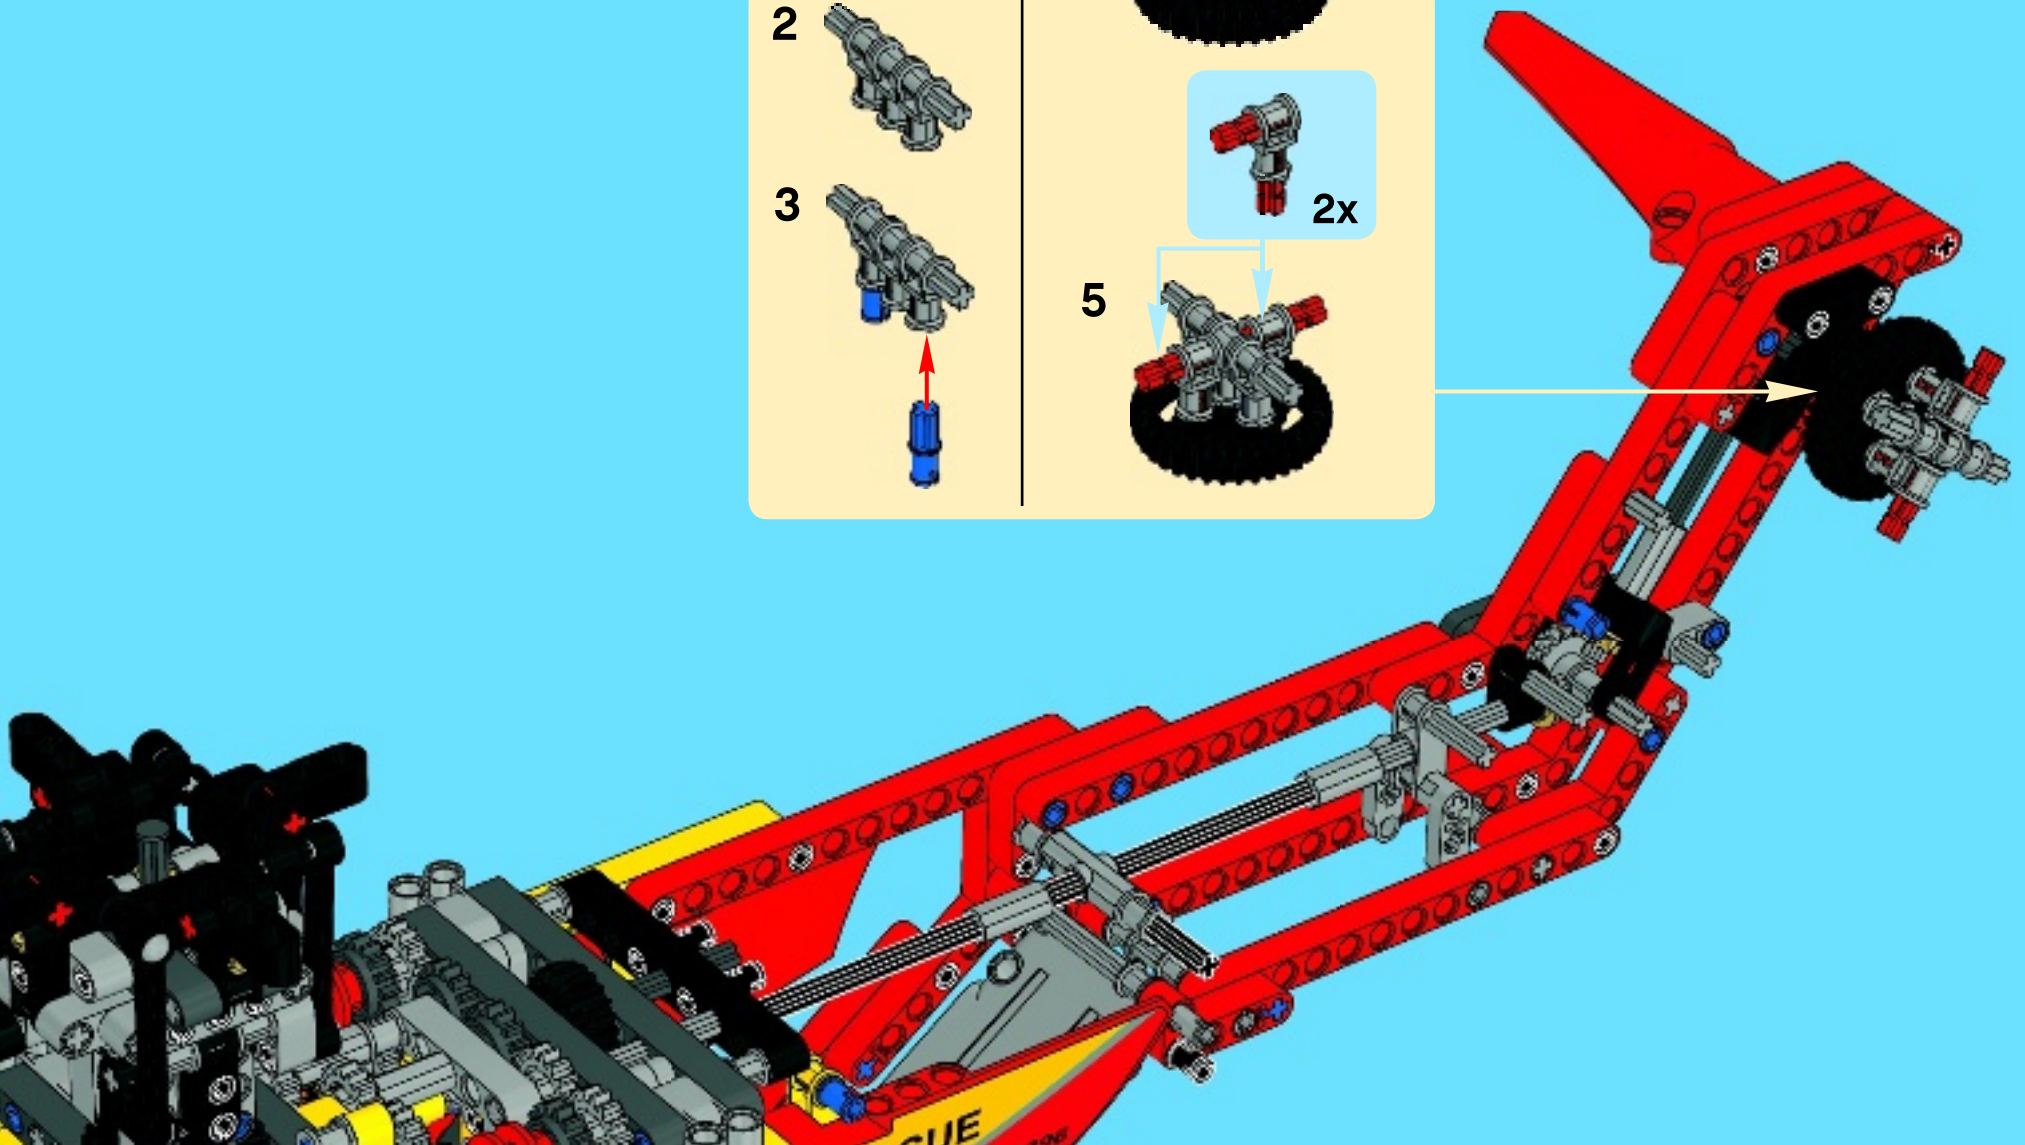

119

120

121

122

123

1 2 3 4 5

5 2x

Detailed description: The diagram shows five steps of assembly. Step 1: A grey axle with a T-shaped connector is shown. Step 2: A second grey axle is added to the first. Step 3: A blue pin is inserted into the second axle. Step 4: A black gear is attached to the end of the second axle. Step 5: Two red pins are inserted into the T-shaped connector. A circled '5' and '1:1' are shown at the top. A circled '5' is next to step 1. '2x' is next to the red pins in step 5.