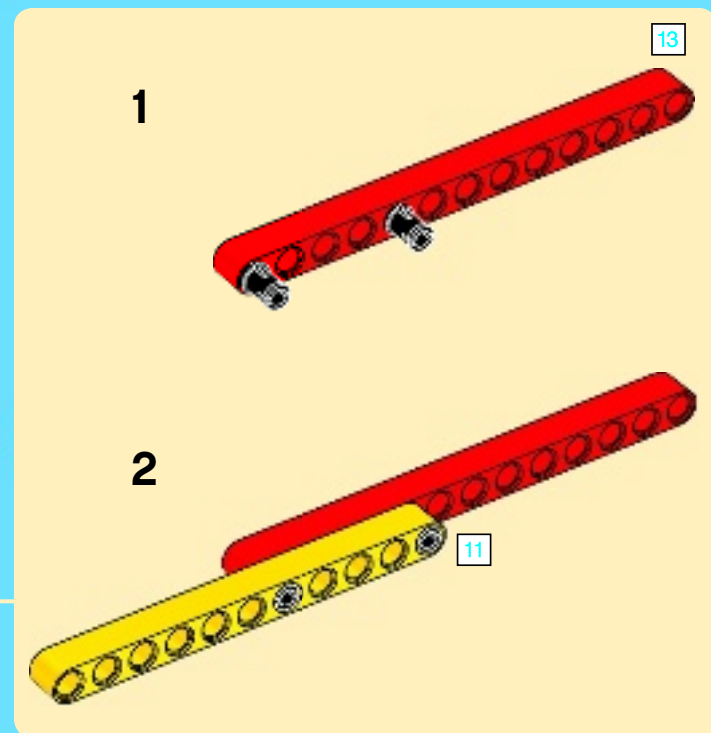

119

120

121

122

123

1 2 3 4 5

5 2x

Detailed description: The diagram shows five steps of assembly. Step 1: A grey axle with a T-shaped connector is shown. Step 2: A second grey axle is added to the first. Step 3: A blue pin is inserted into the second axle. Step 4: A black gear is attached to the end of the second axle. Step 5: Two red pins are inserted into the T-shaped connector. A circled '5' and '1:1' are shown at the top. A circled '5' is next to step 1. '2x' is next to the red pins in step 5.

2

3

4

5

129

130

131

132