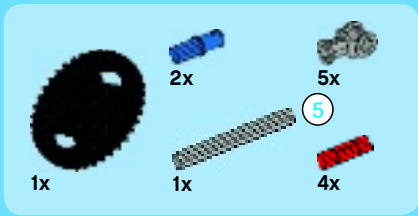

119

120

121

122

123

1 2 3 4 5

5 2x

Detailed description: The diagram shows five steps of assembly. Step 1: A grey axle with a T-shaped connector is shown. Step 2: A second grey axle is added to the first. Step 3: A blue pin is inserted into the second axle. Step 4: A black gear is attached to the end of the second axle. Step 5: Two red pins are inserted into the T-shaped connector. A circled '5' and '1:1' are shown at the top. A circled '5' is next to step 1. '2x' is next to the red pins in step 5.