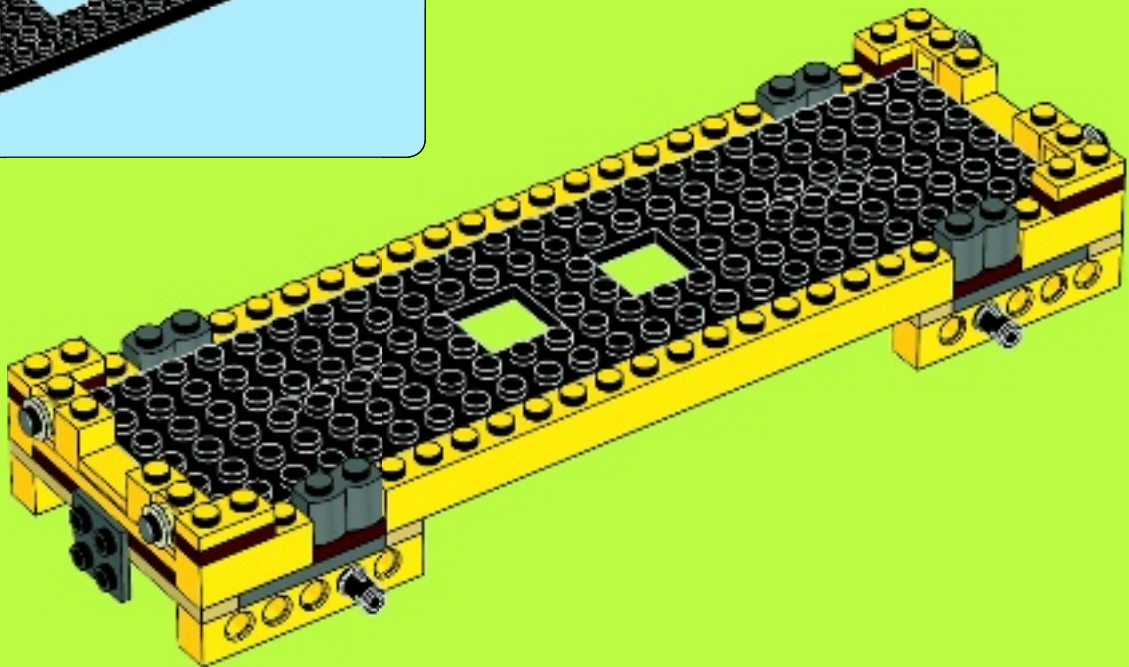

# 10

2x

2x

4x 4x 2x

11

1x

This inset image shows a single black Technic plate, which is a 1x12 plate with a central rectangular hole. It is shown from a perspective view against a light blue background.

12