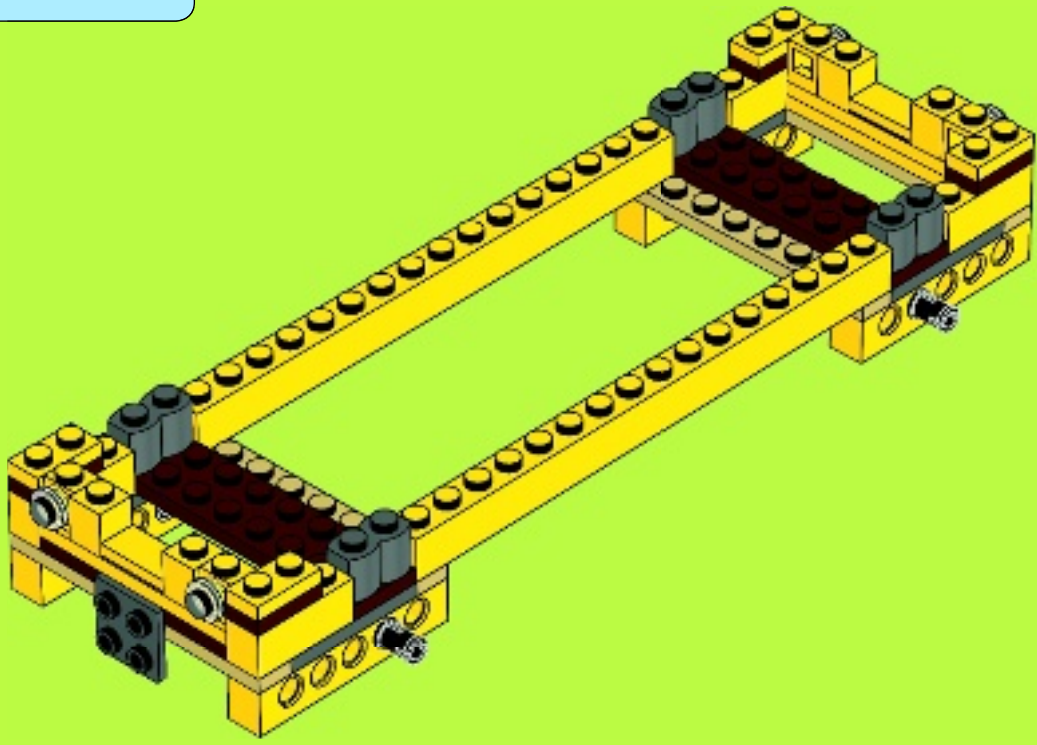

# 10

2x

2x

4x 4x 2x

11

1x

This inset image shows a single black Technic plate, which is a 1x12 plate with a central rectangular hole. It is shown from a perspective view against a light blue background.

12