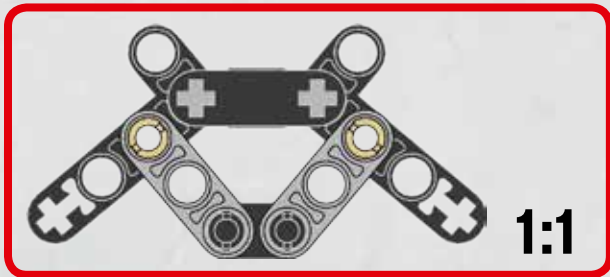

The LEGO logo is displayed in its characteristic white font on a red rectangular background.

# 2

3

4

**5**

**6**

7

8

9