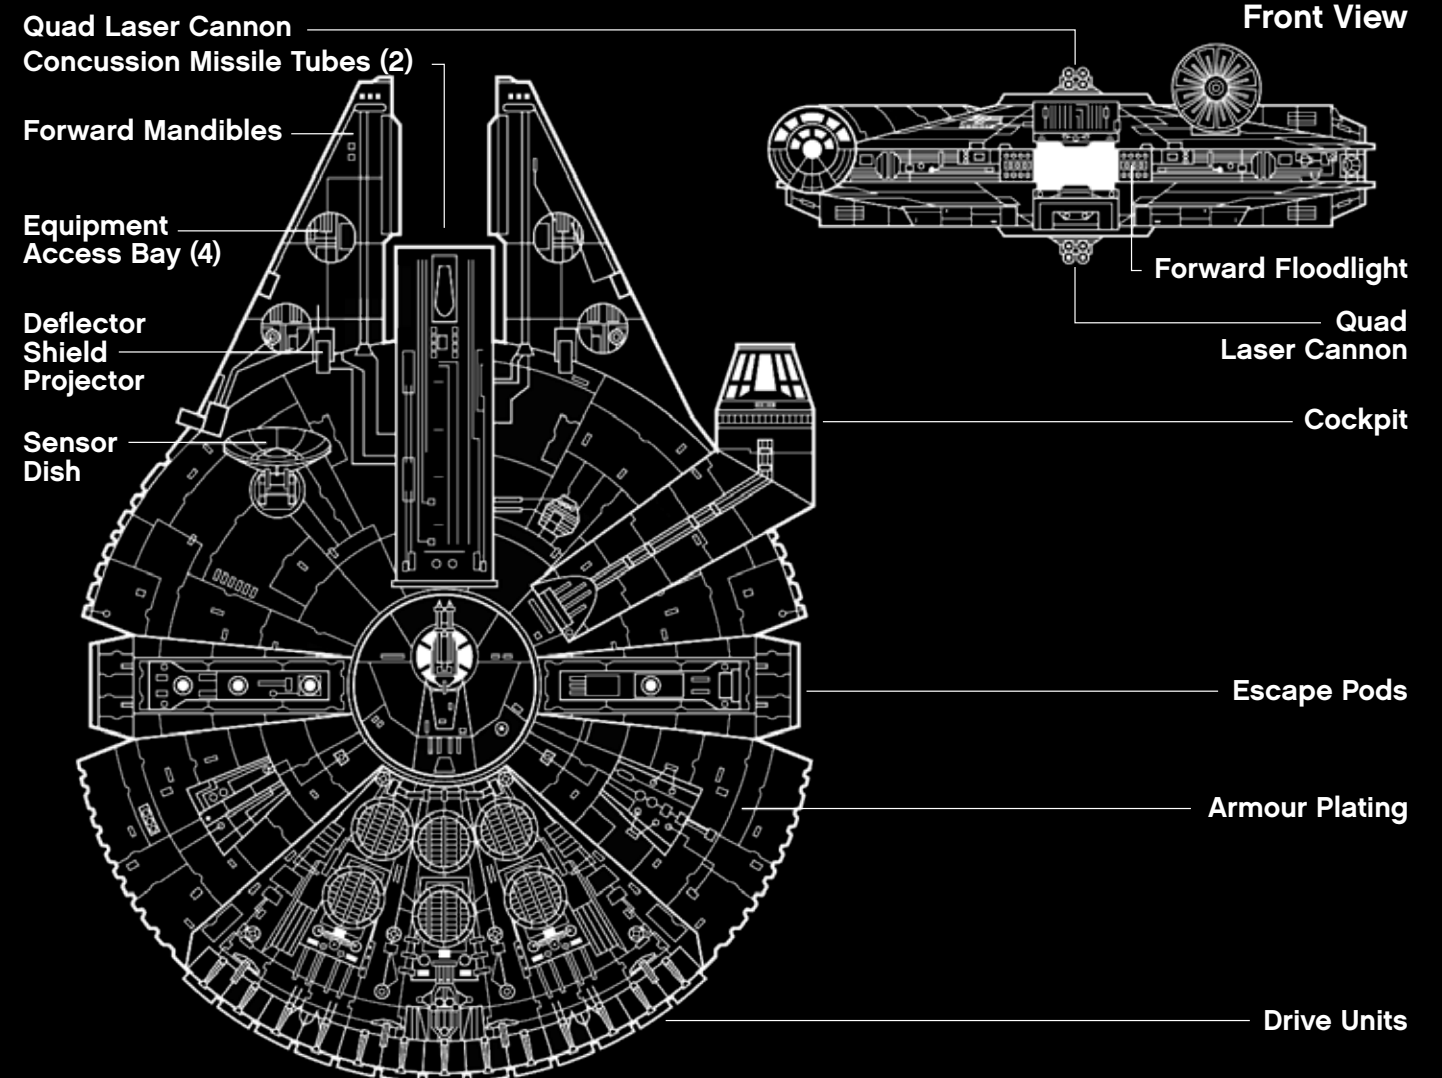

Crew.....1 pilot
 1 co-pilot
 2 gunners

Cargo capacity.....100 metric tons

INTERIOR: PIRATE STARGAZER -

© & ™ Lucasfilm Ltd.

© & ™ Lucasfilm Ltd.

BUILDING BEHIND THE SCENES: MILLENNIUM FALCON™

In the second draft of the A New Hope film script written in 1975, George Lucas described a “pirate ship” that Han Solo served aboard, along with fellow crewmate Chewbacca. Subsequent rewrites made Han Solo the owner of this pirate ship, while in the fourth draft of the script, the ship was finally given a name: the *Millennium Falcon*.

Early designs of what would become one of the most famous spaceships in science fiction history were similar to stereotypical rocket ships. Huge engine exhaust ports were added to give the ship a race-car feel and the cockpit was rounded out. The design had too many parallels to other spaceships, however, and Lucas began thinking of ways to differentiate the *Millennium Falcon* and give the vehicle a truly unique look. It is believed that he was inspired by the saucer-shape design of classic UFOs and the idea of a hamburger with a bite taken out of it. Thus, the famous rounded shape of the *Millennium Falcon* was born.