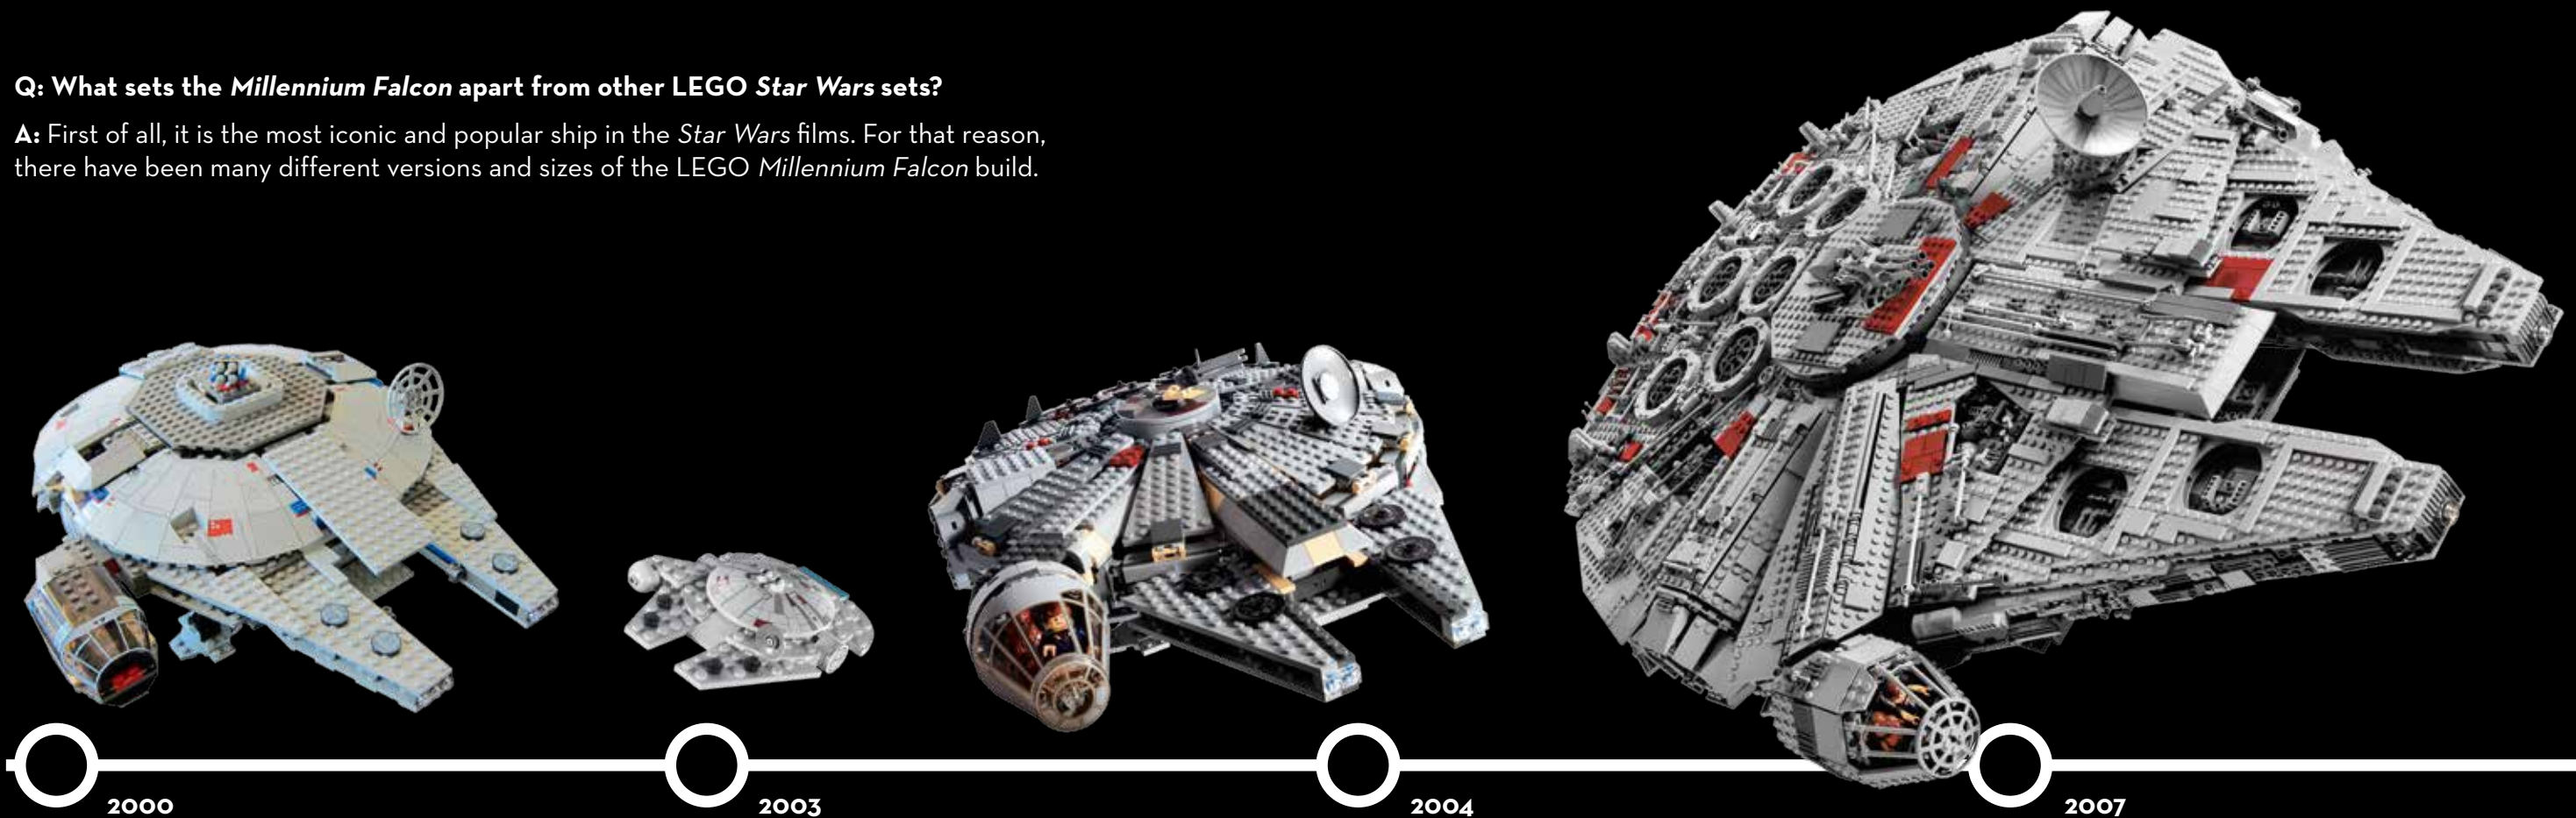

A very noticeable new detail is of course the cockpit canopy. A vast improvement from the 10179 *Millennium Falcon*, which only had the framing on the canopy, and no glass!

Q: What type of visual resources are used when designing a LEGO set based on a vehicle from a movie? Film screenshots? Online schematics? Etc.

A: When designing models, we always use official reference material. For this *Millennium Falcon* we used the movies, including *Star Wars: The Force Awakens*, and pictures of studio models.

Q: What sets the *Millennium Falcon* apart from other LEGO *Star Wars* sets?

A: First of all, it is the most iconic and popular ship in the *Star Wars* films. For that reason, there have been many different versions and sizes of the LEGO *Millennium Falcon* build.

Q: Are there any parts of the new set that improve functionality, stability, or appearance in any significant ways?

A: More or less everything has been improved. The basic inner frame is probably the part that come closest to the previous 10179 *Millennium Falcon*. When we create a new version of a model, we always start by going through consumer feedback on the previous version, to find areas for improvement. Visually, this version is also much more accurate and detailed.

Q: How accurate is the LEGO *Millennium Falcon* compared to the real in-universe vehicle?

A: Very accurate! The only major difference is that the *Millennium Falcon* in the movies is missing the LEGO studs!

7190: *Millennium Falcon*™

659 pieces
The very first incarnation of the LEGO *Millennium Falcon* is created. Measures over 2" (6 cm) high, 21" (53 cm) long, and 17" (42 cm) wide. Includes 6 minifigures: Han Solo, Chewbacca, Princess Leia Organa, Luke Skywalker, R2-D2 and C-3PO.

4488: MINI *Millennium Falcon*™

87 pieces
First mini version of the *Millennium Falcon*. Measures over 2" (4 cm) high, 5" (14 cm) long, and 5" (14 cm) wide. No minifigures included. Set contains additional parts to build a Y-Wing Starfighter when also using additional parts from sets 4489, 4490 and 4491.

4504: *Millennium Falcon*™ (Episode V)

985 pieces
Original Trilogy Edition. All-new LEGO brick plates are created to help build the unique shape. Measures over 4" (9 cm) high, 22" (57 cm) long, and 15" (38 cm) wide. Includes 5 minifigures: Han Solo, Chewbacca, Princess Leia Organa, C-3PO and a Snowtrooper.

10179: Ultimate Collector's *Millennium Falcon*™

5,197 pieces
The biggest version so far of the iconic ship lands on shelves everywhere. Measures over 8" (21 cm) high, 33" (84 cm) long, and 22" (56 cm) wide! Includes 5 minifigures: Han Solo, Chewbacca, Obi-Wan Kenobi, Luke Skywalker and Princess Leia Organa.