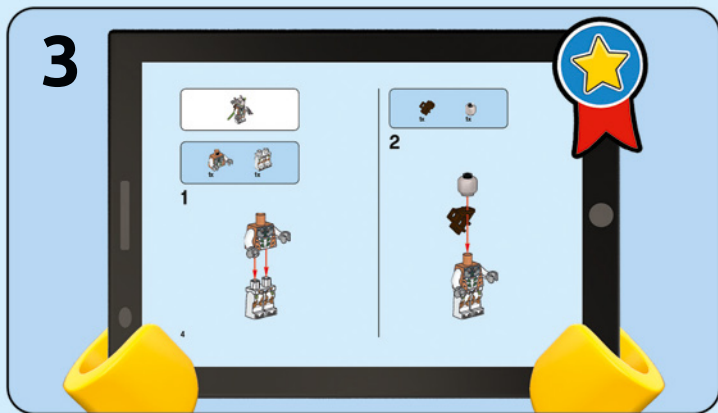

OVERWATCH®

75971

BILZARD
ENTERTAINMENT

1

2

3

LEGO.com/apps

Check for compatibility