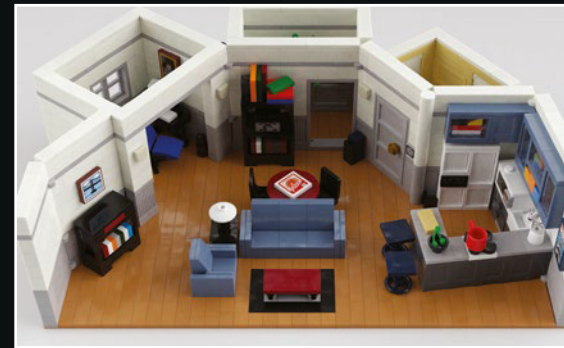

"I spent a fair bit of time on research and trying to figure out exactly what colour the walls were painted. They sometimes seemed to change with each episode! I had the show on in the background the entire time and ended up using a scale model for reference. The biggest challenges were all the kitchen details – cupboards, items and decorations – and then designing the angled walls and built-in furniture. I hope you'll enjoy the result. Thanks for your support!"