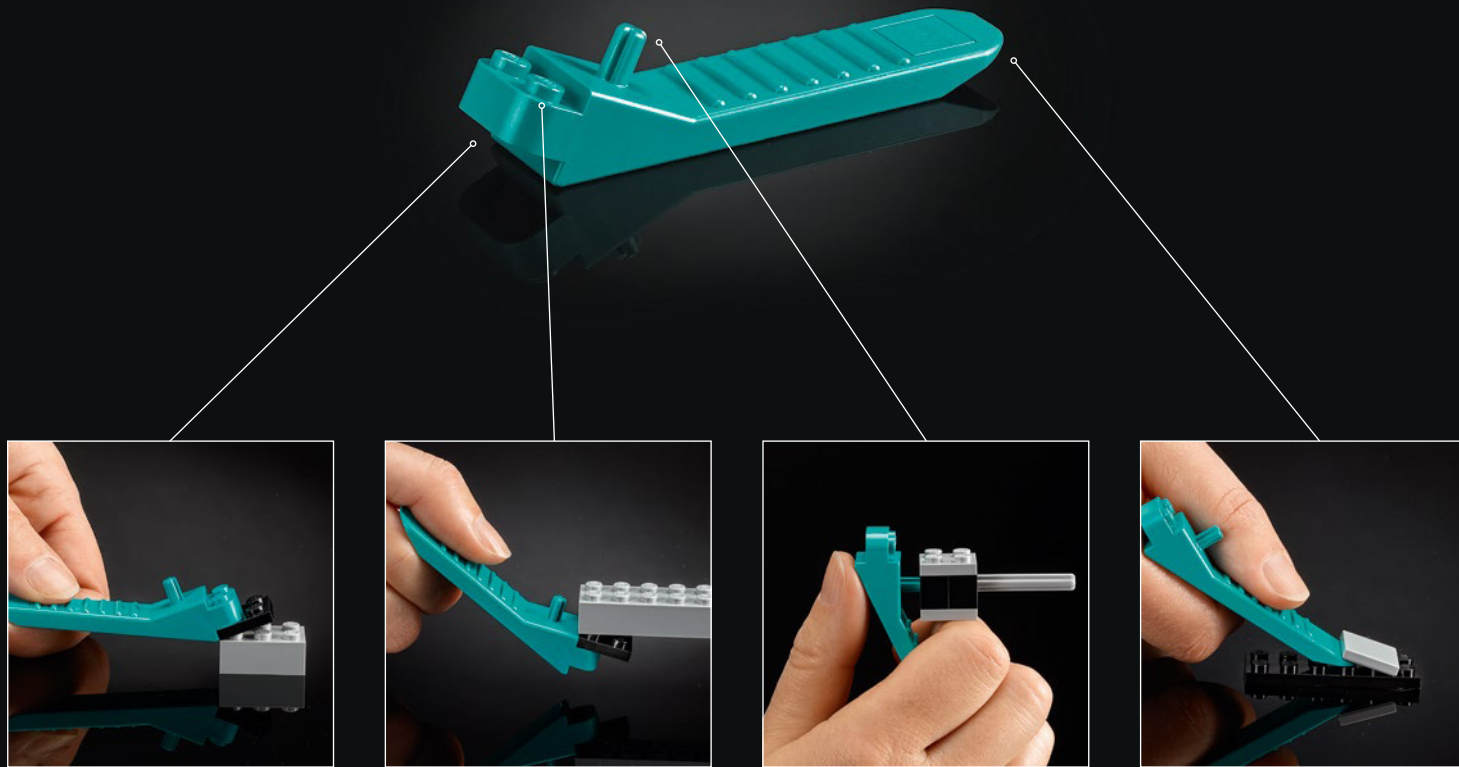

[LEGO.com/brickseparator](https://www.lego.com/brickseparator)