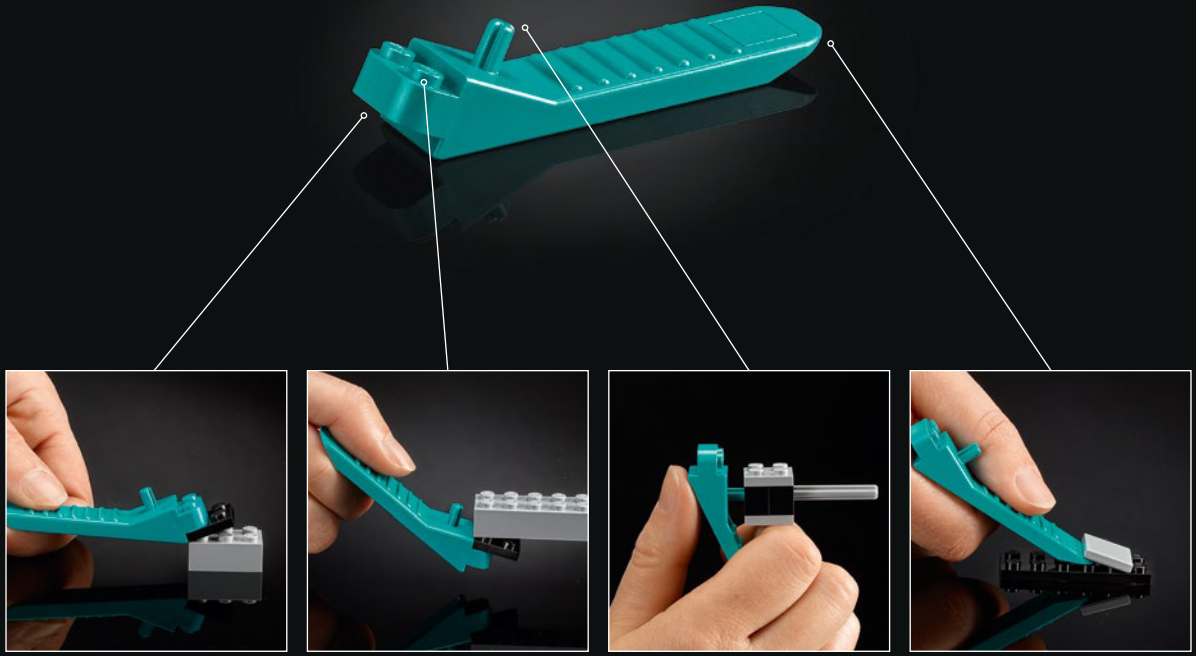

[LEGO.com/brickseparator](https://www.lego.com/brickseparator)