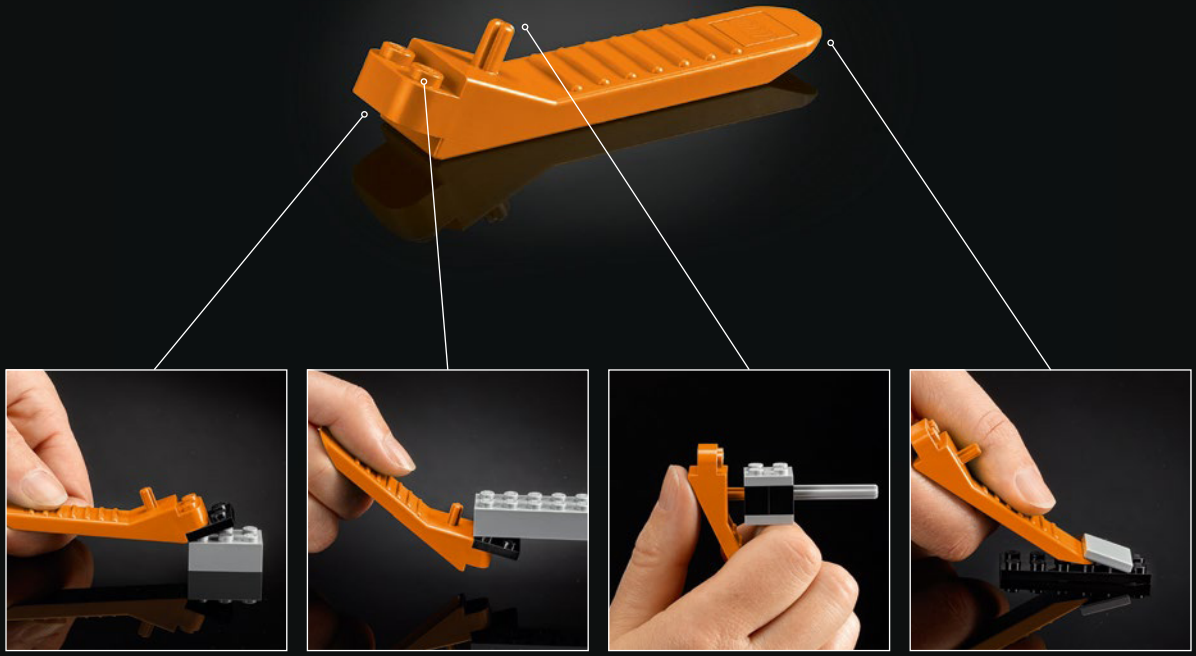

[LEGO.com/brickseparator](https://www.LEGO.com/brickseparator)