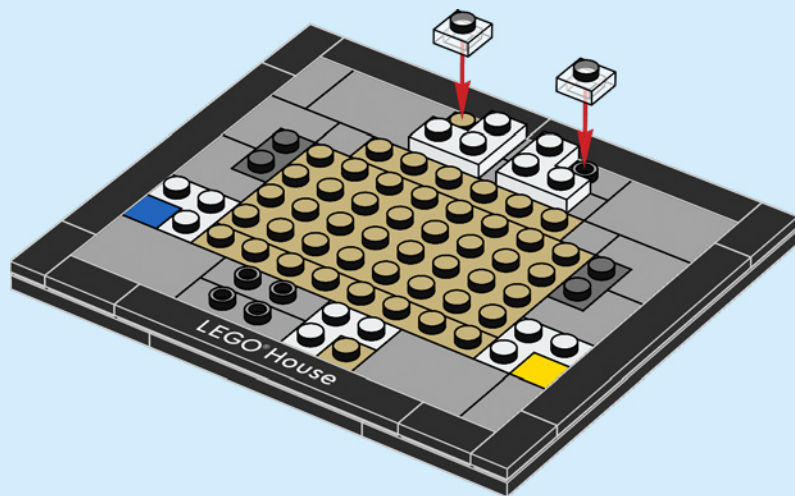

Tree of Creativity

LEGO® House is home to one of the world's most iconic LEGO models, the Tree of Creativity. Rooted in LEGO Square inside the entrance, it towers several floors and, from a distance, looks like a real tree. 15 m (49 ft.) tall and built with 6,316,611 LEGO bricks, it is full of fun, quirky details that play out in and around the tree.

9

10

2x

2x

11

12

13

14