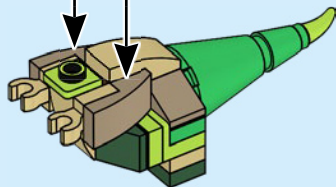

2x

2x

25

1x

1x

1x

2x

1x

1x

1x

1x

26

1

2

3