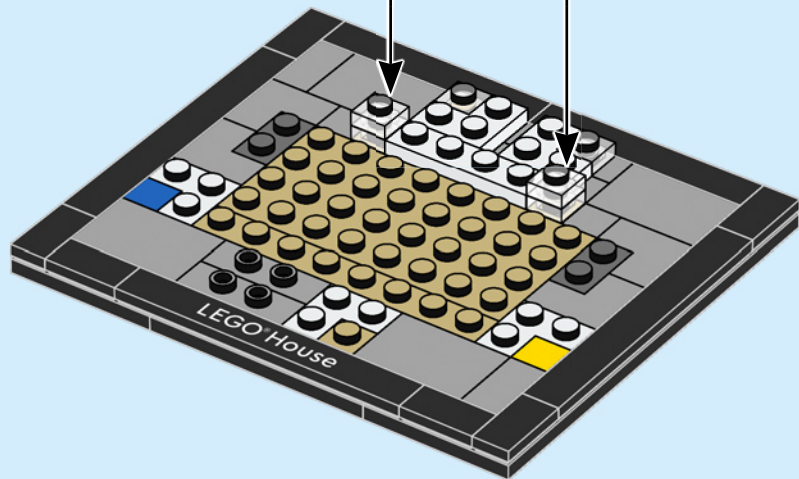

Tree of Creativity

LEGO® House is home to one of the world's most iconic LEGO models, the Tree of Creativity. Rooted in LEGO Square inside the entrance, it towers several floors and, from a distance, looks like a real tree. 15 m (49 ft.) tall and built with 6,316,611 LEGO bricks, it is full of fun, quirky details that play out in and around the tree.

9

10

2x

2x

11

12

13

14