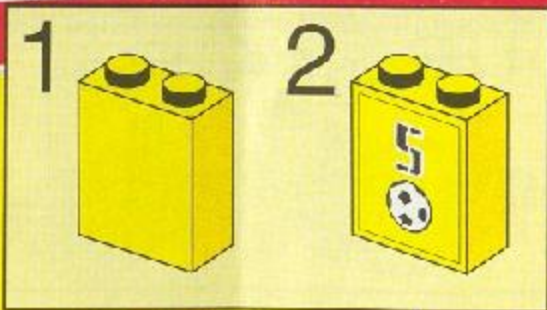

The LEGO logo is displayed in its characteristic white, bold, sans-serif font with a yellow outline, set against a red rectangular background.

3424

A smaller version of the LEGO logo, identical in style to the one in the top left corner, positioned at the top of the central soccer ball.

 **WARNING: CHOKING HAZARD.**

Toy contains small parts and a small ball.
Not for children under 3 years

4168837

1

2

10

- 1 
- 2 
- 3 

3423

3424

3422

3421

3425

3420

LEGO CUP

⚠️ AVERTISSEMENT : RISQUE D'ÉTOUFFEMENT.

Le jouet contient des petites pièces ainsi qu'une petite balle.
Il ne convient pas aux enfants de moins de 3 ans.