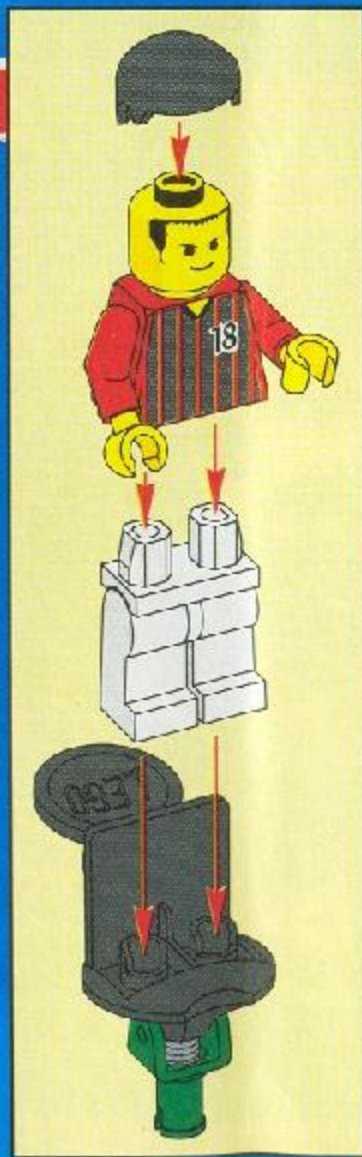

The LEGO logo is displayed in its characteristic white, bold, sans-serif font with a yellow outline, set against a red rectangular background.

3424

A smaller version of the LEGO logo, identical in style to the one in the top left corner, positioned at the top of the central soccer ball.

 **WARNING: CHOKING HAZARD.**

Toy contains small parts and a small ball.
Not for children under 3 years

4168837

1

2

10

- 1 
- 2 
- 3 

3423

3424

3422

3421

3425

3420

LEGO CUP

⚠️ AVERTISSEMENT : RISQUE D'ÉTOUFFEMENT.

Le jouet contient des petites pièces ainsi qu'une petite balle.
Il ne convient pas aux enfants de moins de 3 ans.