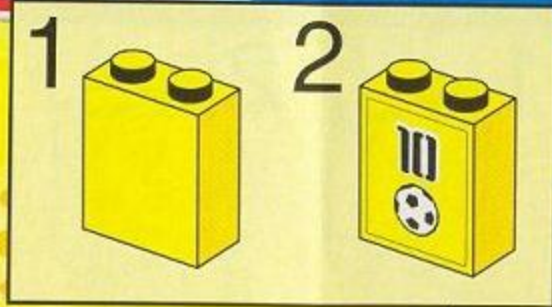

The LEGO logo is displayed in its characteristic white, bold, sans-serif font with a yellow outline, set against a red rectangular background.

3424

A smaller version of the LEGO logo, identical in style to the one in the top left corner, positioned at the top of the central soccer ball.

 **WARNING: CHOKING HAZARD.**

Toy contains small parts and a small ball.
Not for children under 3 years

4168837

1

2

10

- 1 
- 2 
- 3 

3423

3424

3422

3421

3425

3420

LEGO CUP

⚠️ AVERTISSEMENT : RISQUE D'ÉTOUFFEMENT.

Le jouet contient des petites pièces ainsi qu'une petite balle.
Il ne convient pas aux enfants de moins de 3 ans.