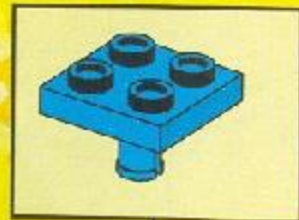

The LEGO logo is displayed in its characteristic white, bold, sans-serif font with a yellow outline, set against a red rectangular background.

3424

A smaller version of the LEGO logo, identical in style to the one in the top left corner, positioned at the top of the central soccer ball.

 **WARNING: CHOKING HAZARD.**

Toy contains small parts and a small ball.
Not for children under 3 years

4168837

1

2

10

- 1 
- 2 
- 3 

3423

3424

3422

3421

3425

3420

LEGO CUP

⚠️ AVERTISSEMENT : RISQUE D'ÉTOUFFEMENT.

Le jouet contient des petites pièces ainsi qu'une petite balle.
Il ne convient pas aux enfants de moins de 3 ans.