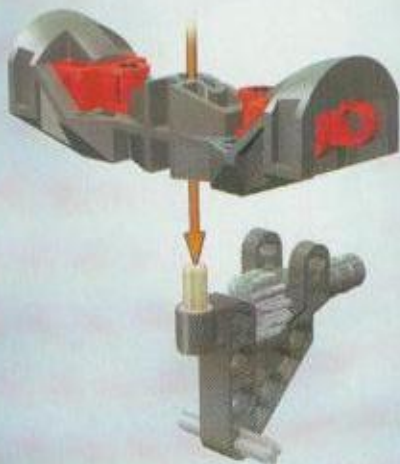

BIONICLE

TURAHK

8592

A stylized globe is the central focus, with a bright, glowing light source behind it. The globe is partially covered by a Bionicle character's face on the right side and a Matoran mask on the left side. The character's face is yellow and black, with a glowing blue eye. The Matoran mask is black with a red and blue stripe. The globe itself is a mix of black and yellow, with a bright white light source behind it.

4

1

2

3

1:1

2

5

6