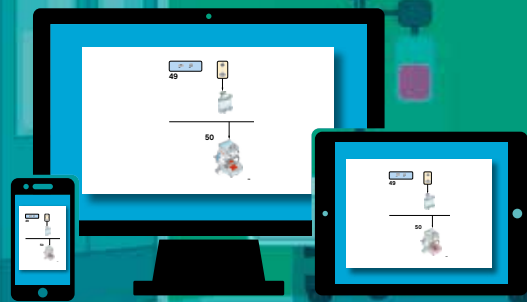

1-800-422-5346 :

**SURGEO
41569**

**SKRUBZ
41570**

**TUTH
41571**

**MEDIX
MAX!**

 LEGO.com/mixels 

Mixels

SERIES
8