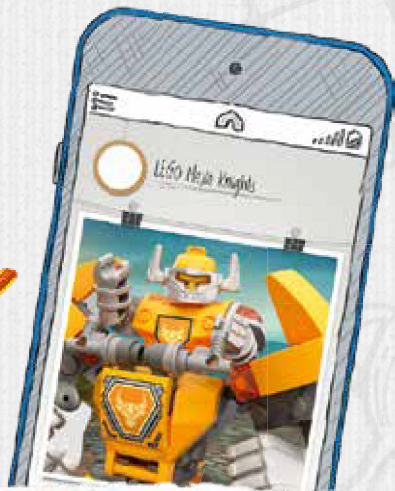

1x
4626400

1x
403228

1x
6211590

2x
6208782

2x
4569836

2x
6048898

2x
4211466

An advertisement for LEGO NEXO KNIGHTS. The background is a vibrant, stylized landscape with blue mountains and a bright sky. In the center, a large yellow and blue tracked vehicle with a shield emblem on its side is the focal point. It has several orange cannons or launchers on top, some of which are firing yellow energy bolts. To the right, a blue and orange knight figure stands prominently, holding a large orange and blue weapon. In the upper part of the image, a colorful jet-like vehicle with rainbow-colored wings is flying. Other smaller vehicles and figures are scattered throughout the scene. At the bottom, a dark, menacing army of grey and black creatures with various weapons is visible. The overall aesthetic is bright and action-oriented.