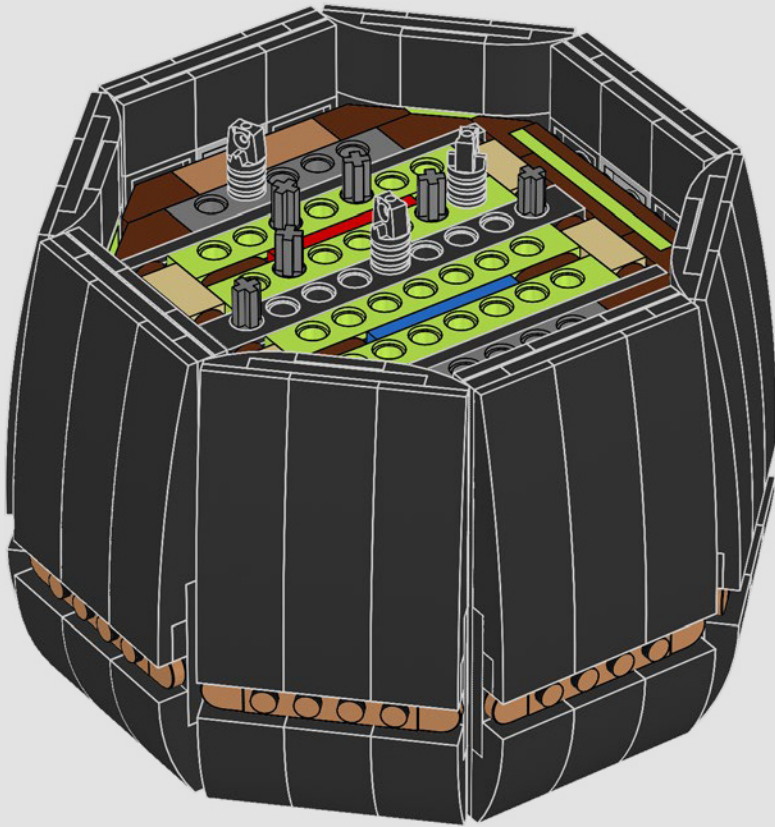

65

66

67

1:1

68

● In its natural habitat, the Bird of Paradise can reach 2 m (6.5 ft.) in height.

69

70