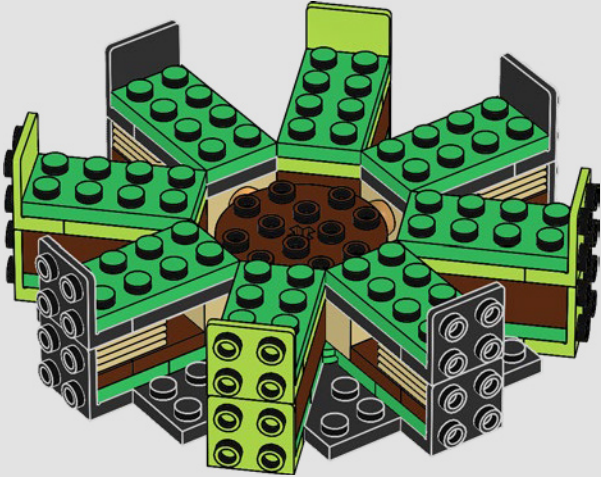

# Grow Your Collection of LEGO® Botanical Models

**10280**  
Flower Bouquet

**10281**  
Bonsai tree

5

7

6

9

10

● This LEGO® model contains more LEGO golden rings than any other set!

11

12

13

14

15

16

17

18

19

20

21

22

● A dwarf variety, which reaches heights of about 1 m (3.2 ft.), was cultivated and is great for display in homes.

23

24