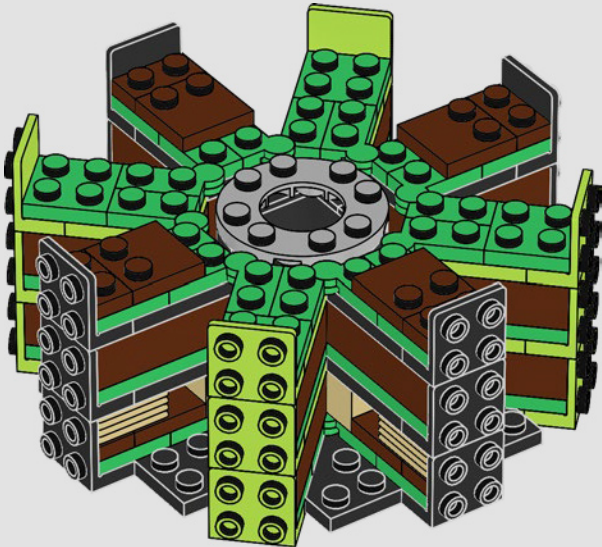

# Grow Your Collection of LEGO® Botanical Models

**10280**  
Flower Bouquet

**10281**  
Bonsai tree

5

7

6

9

10

● This LEGO® model contains more LEGO golden rings than any other set!

11

12

13

14

15

16

17

18

19

20

21

22

● A dwarf variety, which reaches heights of about 1 m (3.2 ft.), was cultivated and is great for display in homes.

23

24