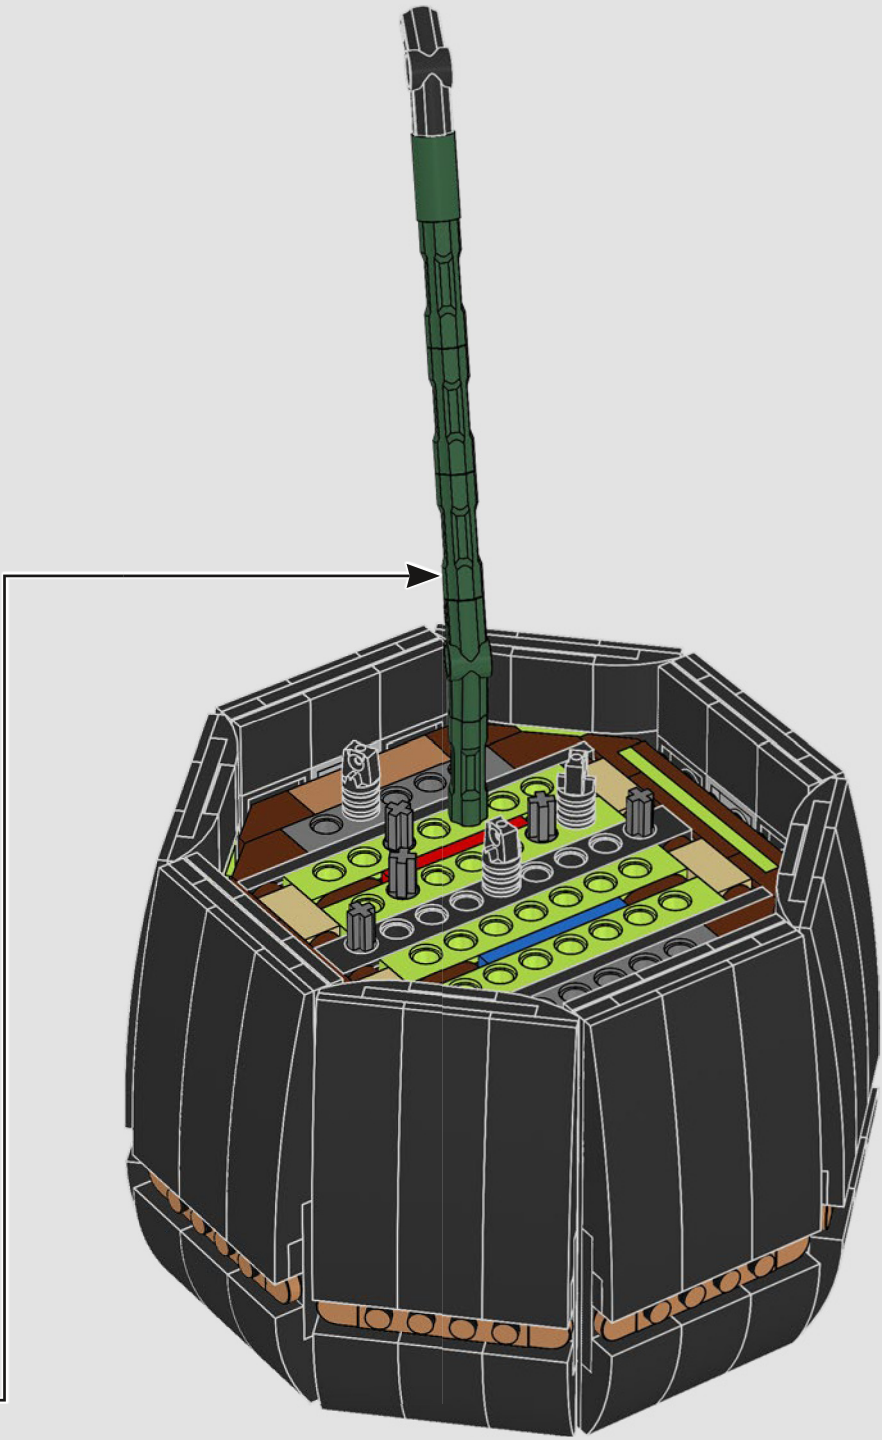

65

66

67

1:1

68

● In its natural habitat, the Bird of Paradise can reach 2 m (6.5 ft.) in height.

69

70