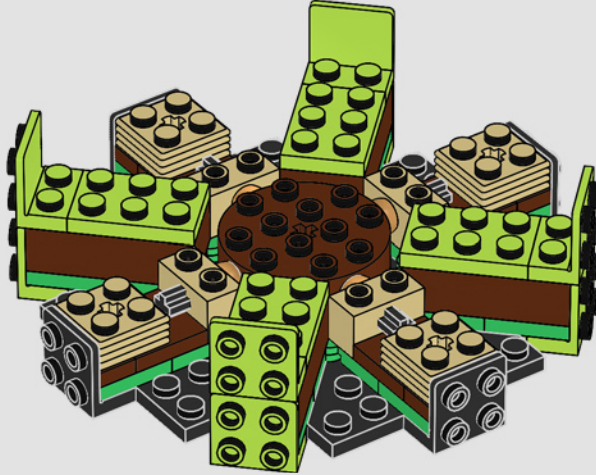

# Grow Your Collection of LEGO® Botanical Models

**10280**  
Flower Bouquet

**10281**  
Bonsai tree

5

7

6

9

10

● This LEGO® model contains more LEGO golden rings than any other set!

11

12

13

14

15

16

17

18

19

20

21

22

● A dwarf variety, which reaches heights of about 1 m (3.2 ft.), was cultivated and is great for display in homes.

23

24