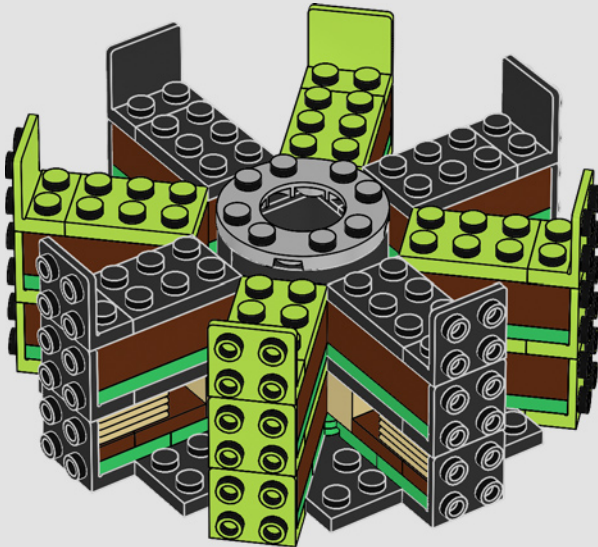

# Grow Your Collection of LEGO® Botanical Models

**10280**  
Flower Bouquet

**10281**  
Bonsai tree

5

7

6

9

10

● This LEGO® model contains more LEGO golden rings than any other set!

11

12

13

14

15

16

17

18

19

20

21

22

● A dwarf variety, which reaches heights of about 1 m (3.2 ft.), was cultivated and is great for display in homes.

23

24