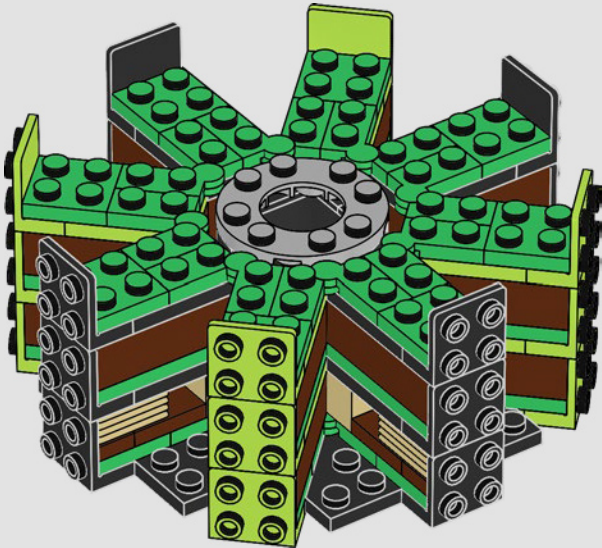

# Grow Your Collection of LEGO® Botanical Models

**10280**  
Flower Bouquet

**10281**  
Bonsai tree

5

7

6

9

10

● This LEGO® model contains more LEGO golden rings than any other set!

11

12

13

14

15

16

17

18

19

20

21

22

● A dwarf variety, which reaches heights of about 1 m (3.2 ft.), was cultivated and is great for display in homes.

23

24