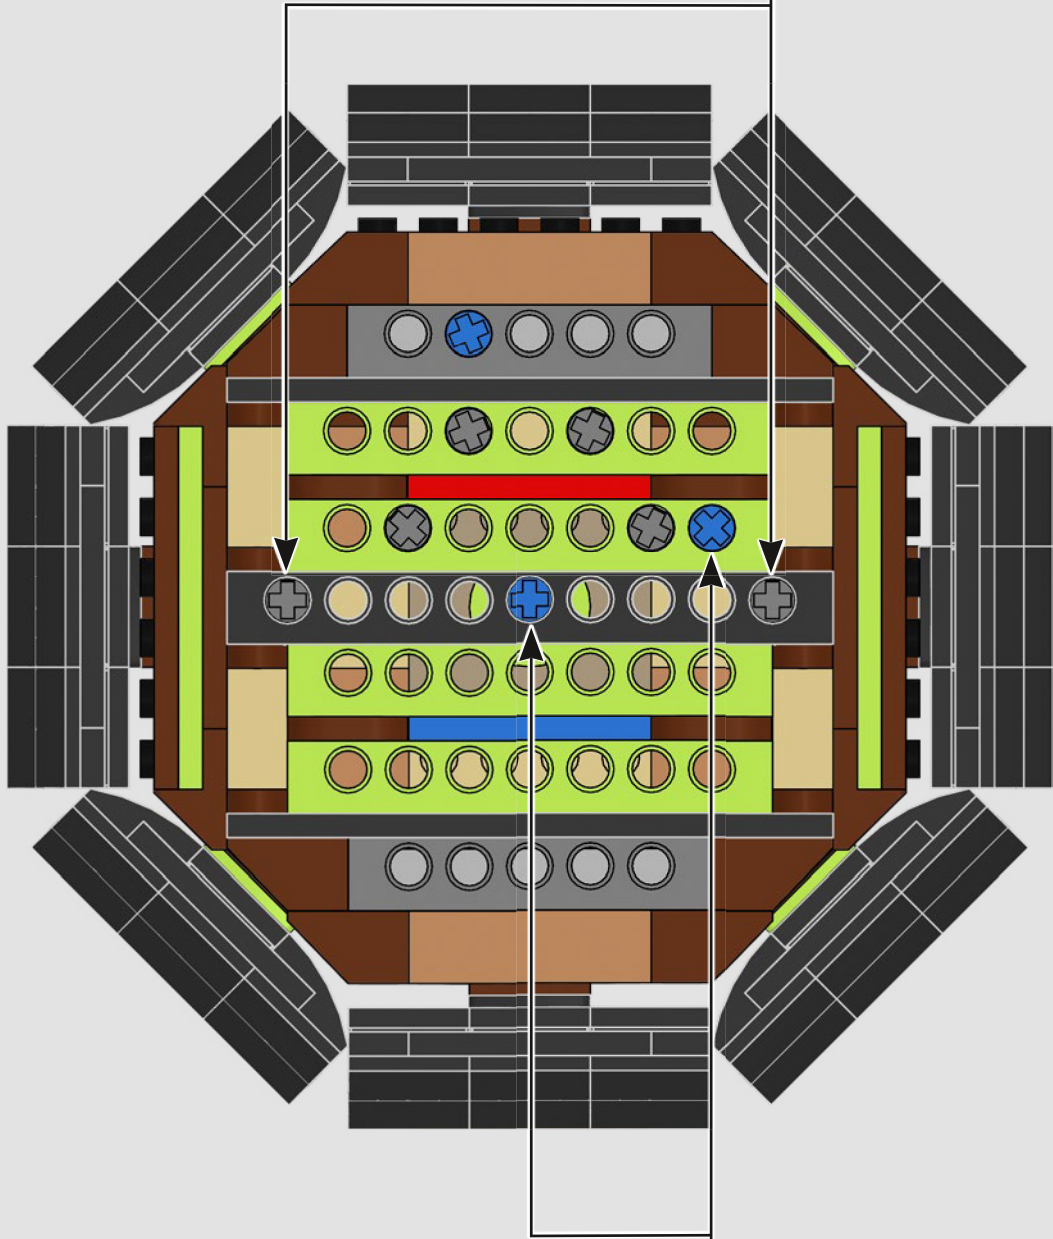

65

66

67

1:1

68

● In its natural habitat, the Bird of Paradise can reach 2 m (6.5 ft.) in height.

69

70