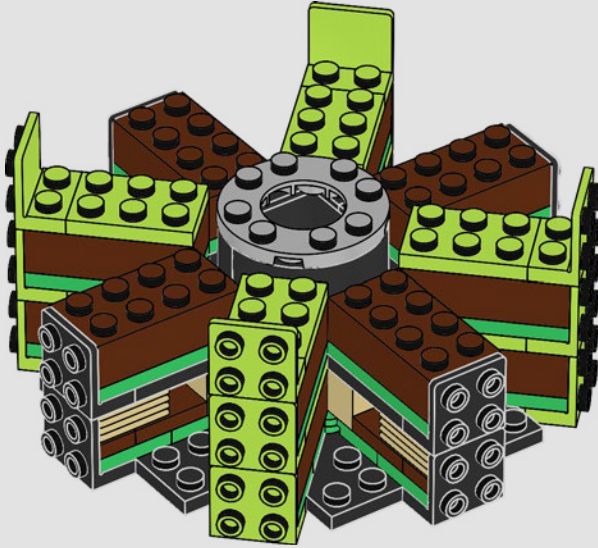

# Grow Your Collection of LEGO® Botanical Models

**10280**  
Flower Bouquet

**10281**  
Bonsai tree

5

7

6

9

10

● This LEGO® model contains more LEGO golden rings than any other set!

11

12

13

14

15

16

17

18

19

20

21

22

● A dwarf variety, which reaches heights of about 1 m (3.2 ft.), was cultivated and is great for display in homes.

23

24