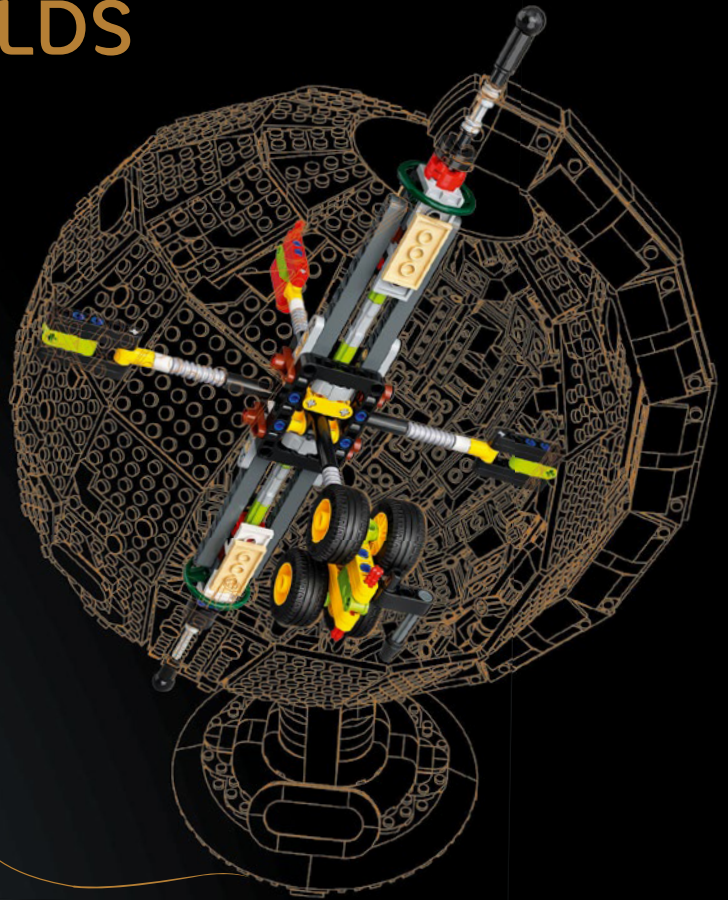

—Cristina Benescu, LEGO® Graphic Designer

"I was really impressed by Guillaume's model. Everyone in the world can relate to it. It was a fun challenge to work on the structure and make the landmasses recognisable and, to a certain extent, accurate. I love to travel, and it became a great form of escapism during the 2020–21 pandemic. I would imagine sailing around the world on a sailboat while I worked on the model. I can't wait to see what creative modifications LEGO fans will make to it."

—Luka Kapeter, LEGO® Senior Designer

COMBINING TWO LEGO® WORLDS

Fan designer Guillaume Roussel and LEGO® Senior Designer Luka Kapeter combined the best of two LEGO worlds when they built the Globe and stand. They used advanced building techniques and integrated LEGO System bricks (with studs and tubes) and LEGO Technic elements (with beams, pins, axles and connectors) to keep the model lightweight yet sturdy. The result is a seamlessly integrated art piece and a truly immersive building experience.