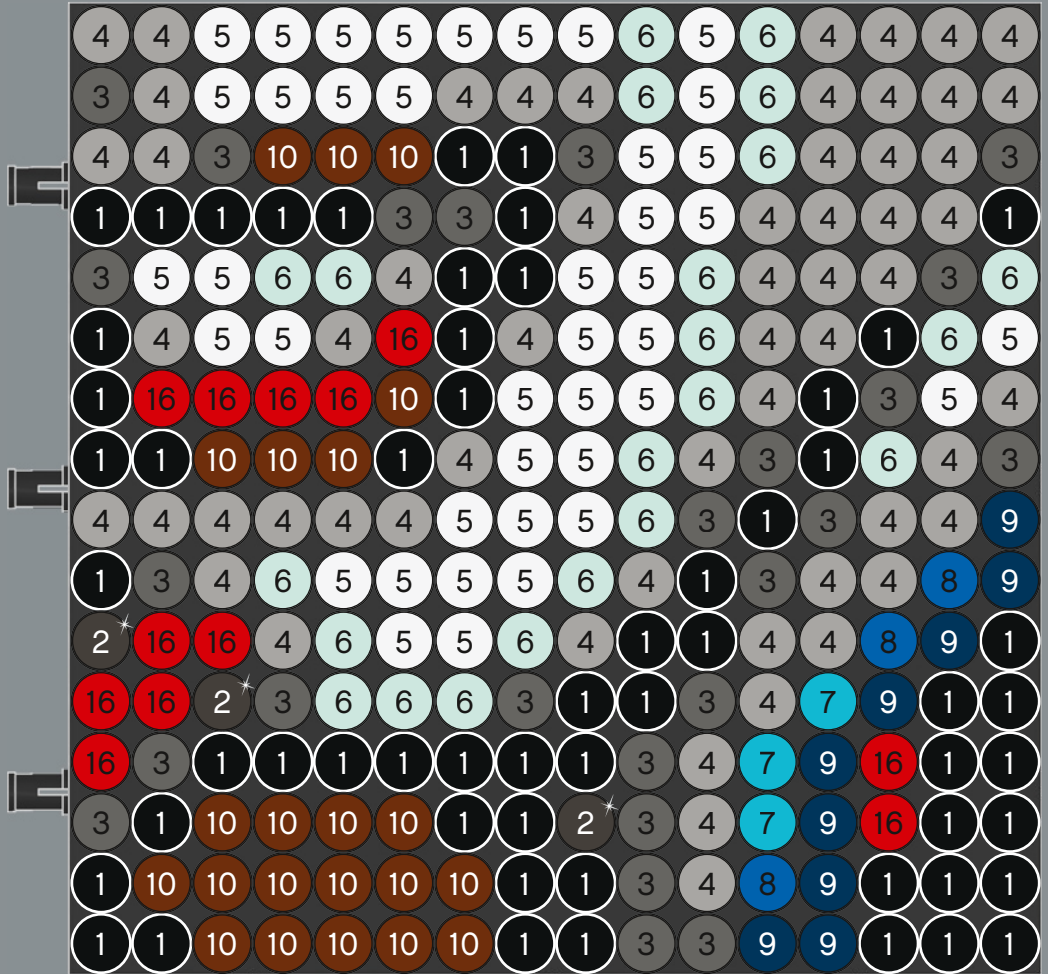

Tip: Before you start, arrange your colour palette to keep track of your colours and numbers, and sort your tiles into small bowls.

A

B

C

A

B

C

A/B/C

24x

1

2

3

4

5

6

7