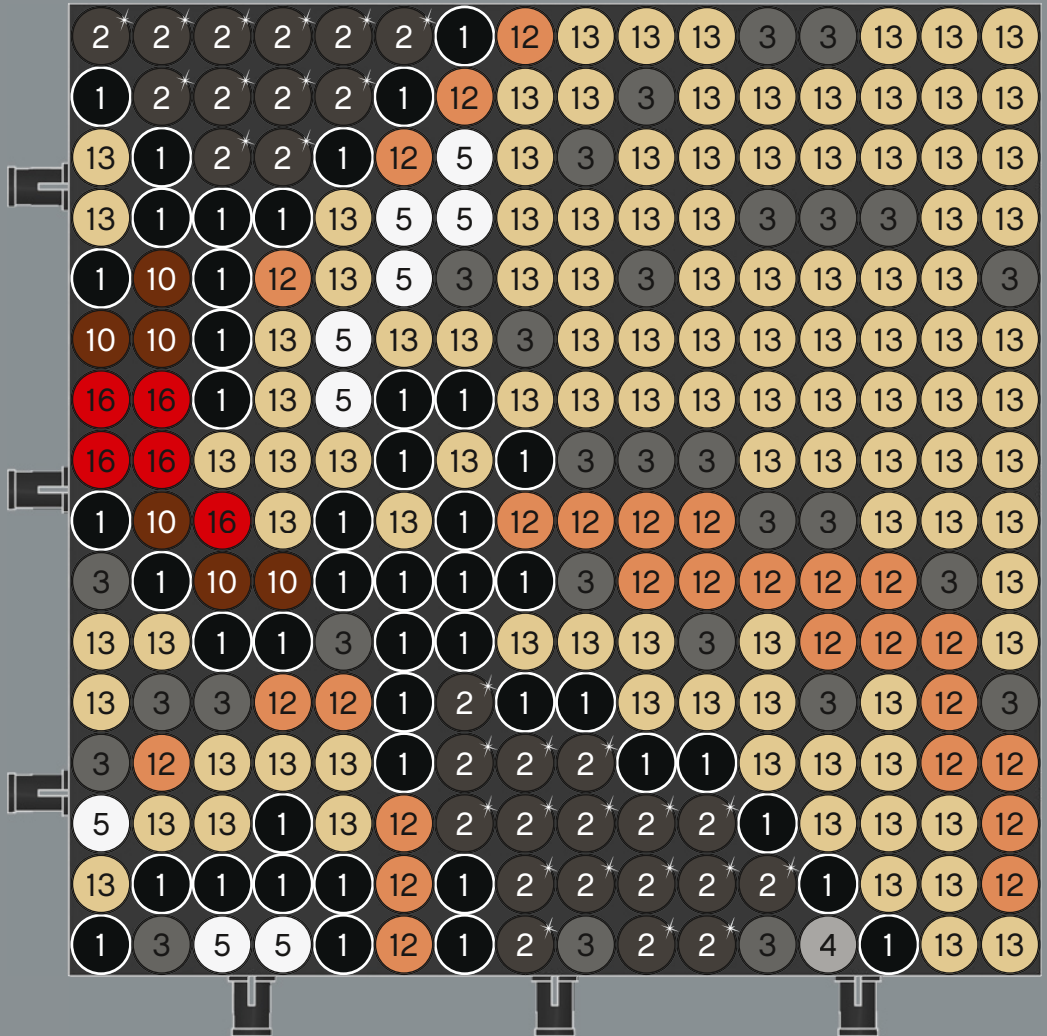

Tip: Before you start, arrange your colour palette to keep track of your colours and numbers, and sort your tiles into small bowls.

A

B

C

A

B

C

A/B/C

24x

1

2

3

4

5

6

7