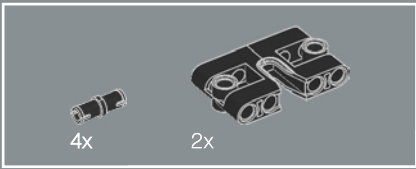

8

9

10

11

12

2x

TWO ULTIMATE BUILDS

Combine 2 LEGO® Art Jim Lee Batman™ Collection sets into a Catwoman™ and Batman scene or combine 3 sets to create one striking Batman build. Scan the QR code to download the instructions on our website.