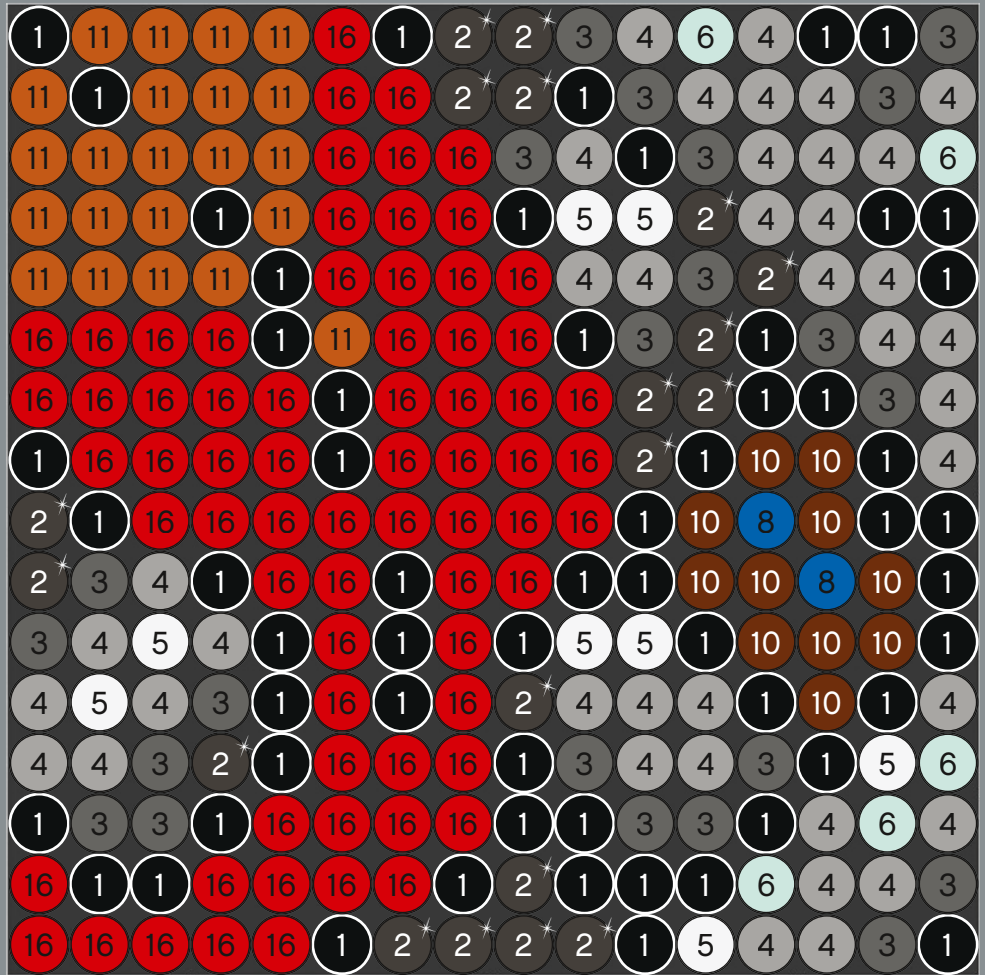

Tip: Before you start, arrange your colour palette to keep track of your colours and numbers, and sort your tiles into small bowls.

A

B

C

A

B

C

A/B/C

24x

1

2

3

4

5

6

7