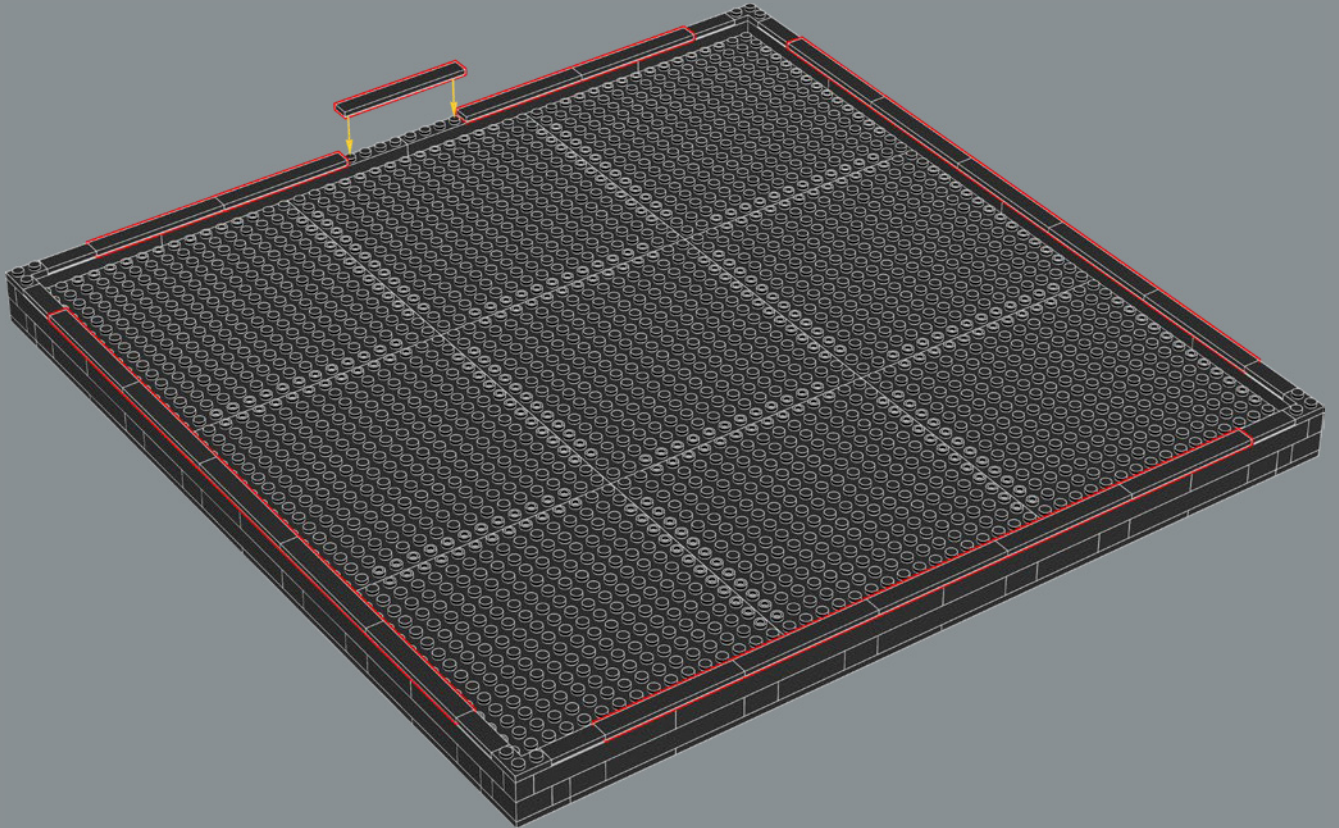

8

9

10

11

12

2x

TWO ULTIMATE BUILDS

Combine 2 LEGO® Art Jim Lee Batman™ Collection sets into a Catwoman™ and Batman scene or combine 3 sets to create one striking Batman build. Scan the QR code to download the instructions on our website.