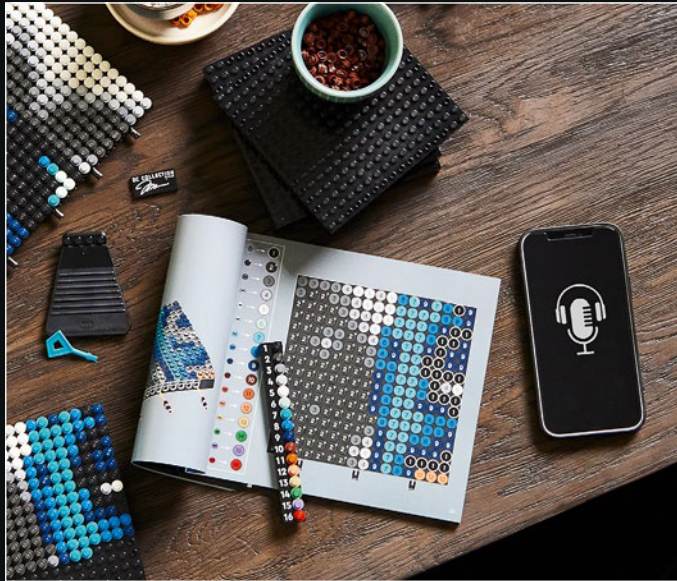

LISTEN

Scan the QR code to go behind the scenes of your LEGO® Art Jim Lee Batman™ Collection set with an exclusive soundtrack featuring LEGO designers and DC artists.

BUILD

Follow the simple building instructions in this book to create your favourite character.

RELAX

Creating a unique collectible for your own Batcave™ is the perfect way to unwind, de-stress and relax.