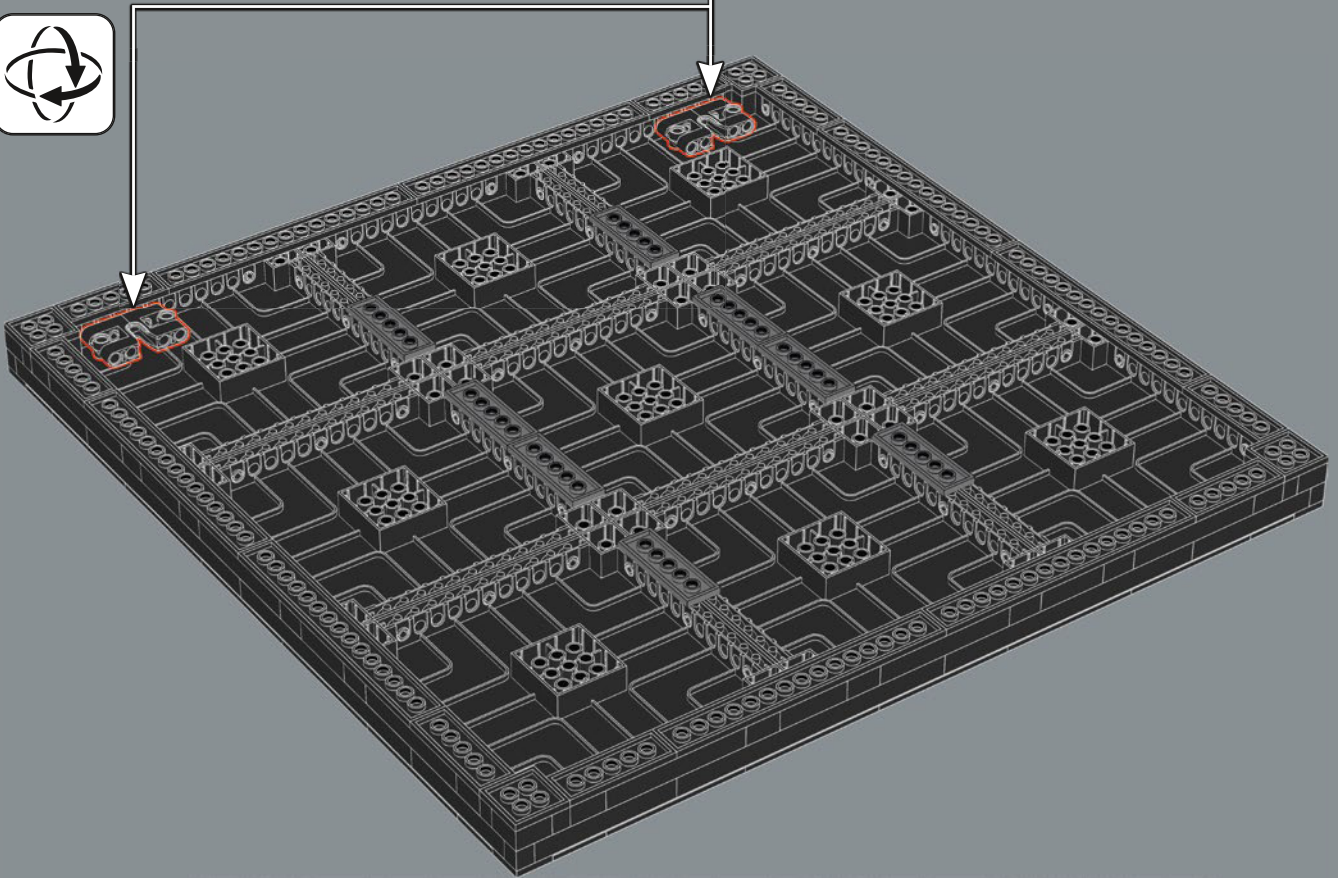

8

9

10

11

12

2x

TWO ULTIMATE BUILDS

Combine 2 LEGO® Art Jim Lee Batman™ Collection sets into a Catwoman™ and Batman scene or combine 3 sets to create one striking Batman build. Scan the QR code to download the instructions on our website.