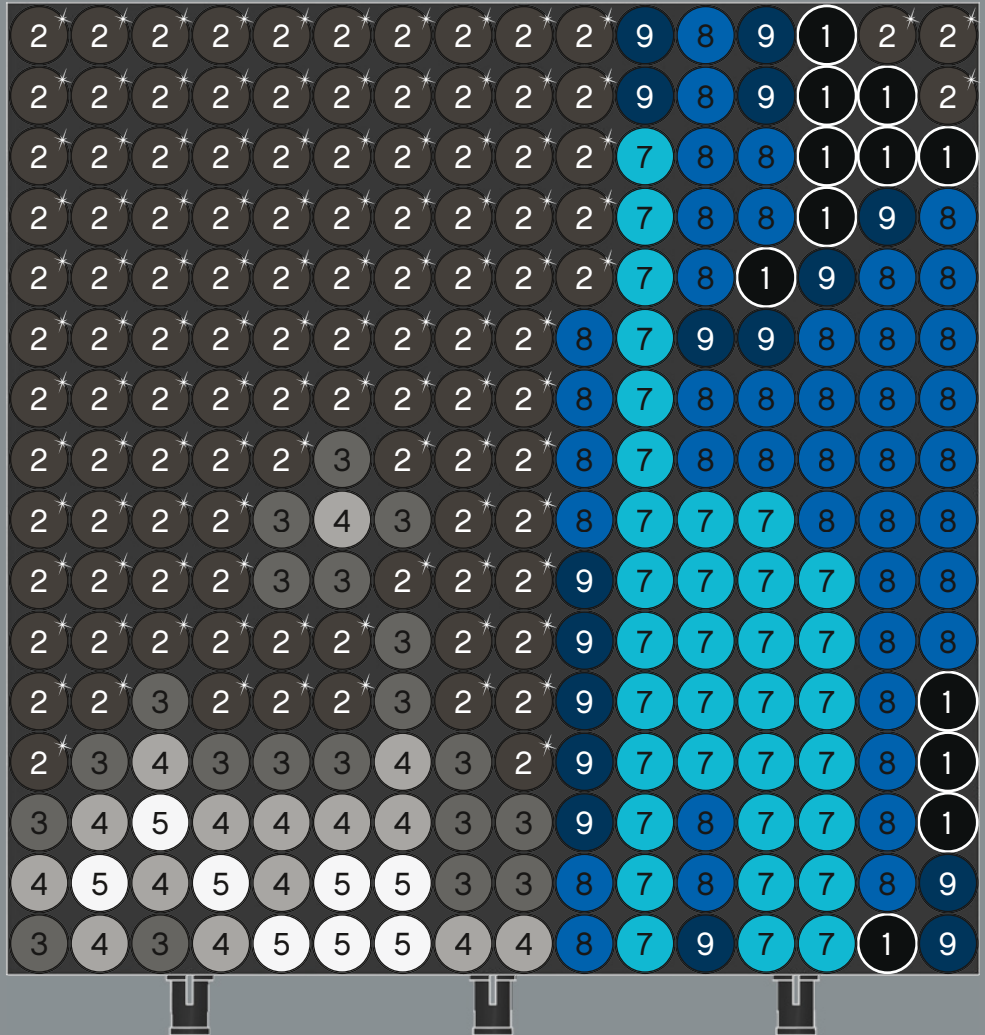

Tip: Before you start, arrange your colour palette to keep track of your colours and numbers, and sort your tiles into small bowls.

A

B

C

A

B

C

A/B/C

24x

1

2

3

4

5

6

7