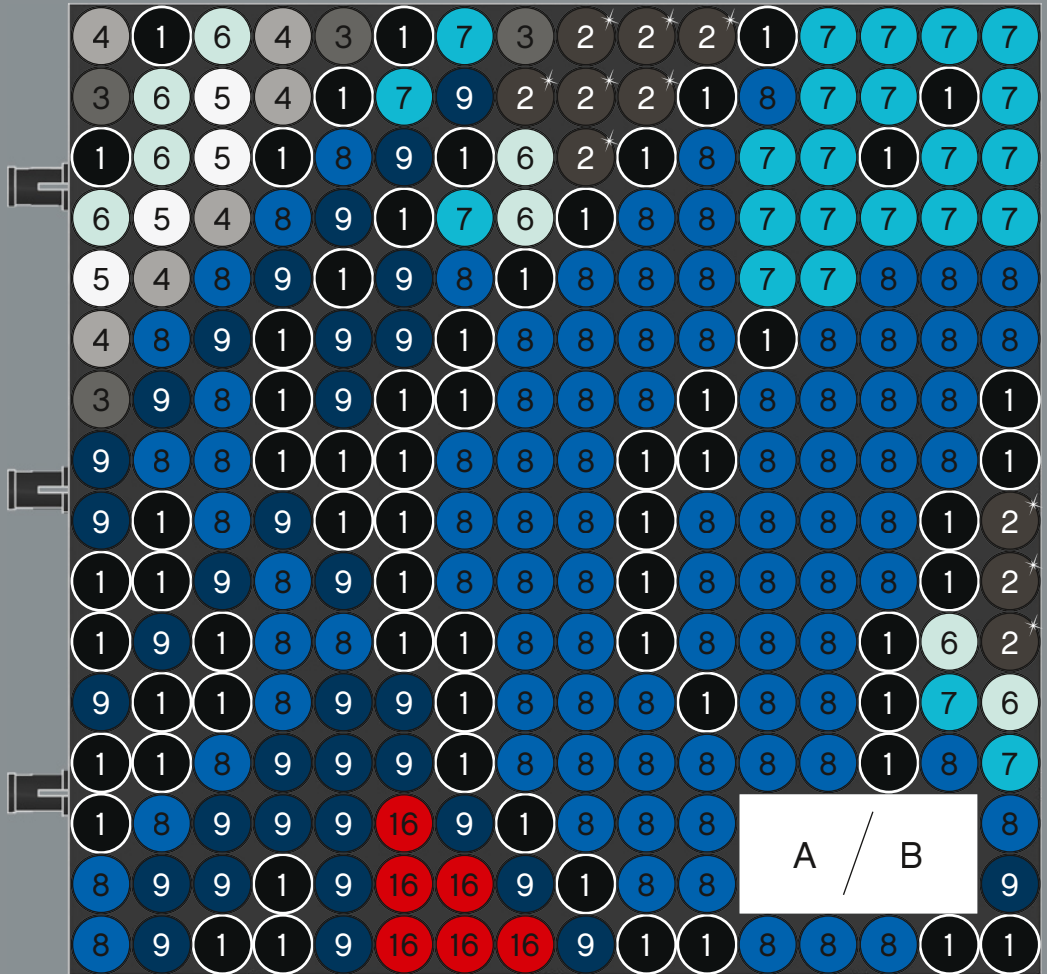

Tip: Before you start, arrange your colour palette to keep track of your colours and numbers, and sort your tiles into small bowls.

A

B

C

A

B

C

A/B/C

24x

1

2

3

4

5

6

7