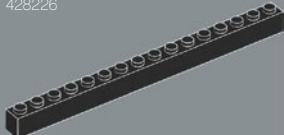

BATMAN and all related characters and elements © & ™ DC. WB SHIELD: © & ™ WBEI.
(s22)

1x
6302093

20x
416226

20x
300826

1x
6329429

1x
6329436

9x
428226

8x
246526