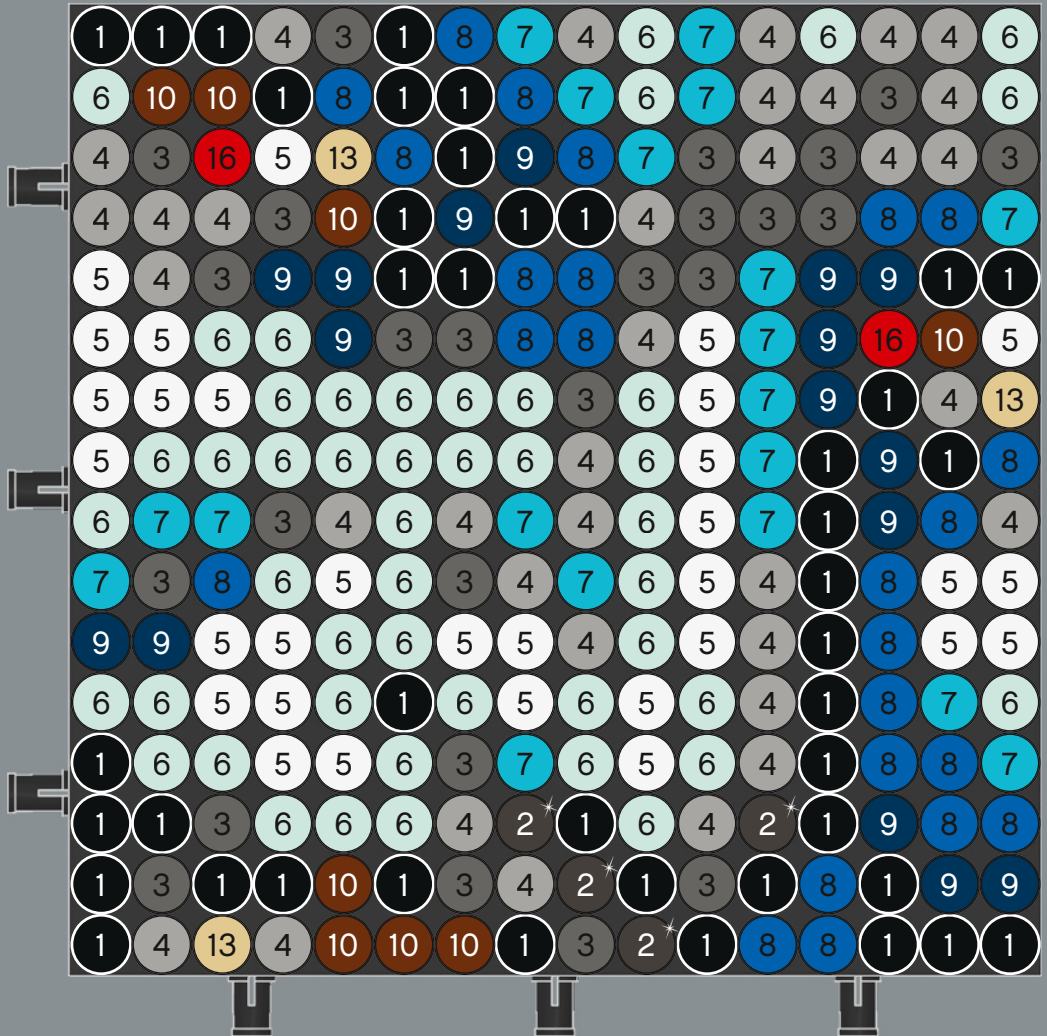

Tip: Before you start, arrange your colour palette to keep track of your colours and numbers, and sort your tiles into small bowls.

A

B

C

A

B

C

A/B/C

24x

1

2

3

4

5

6

7