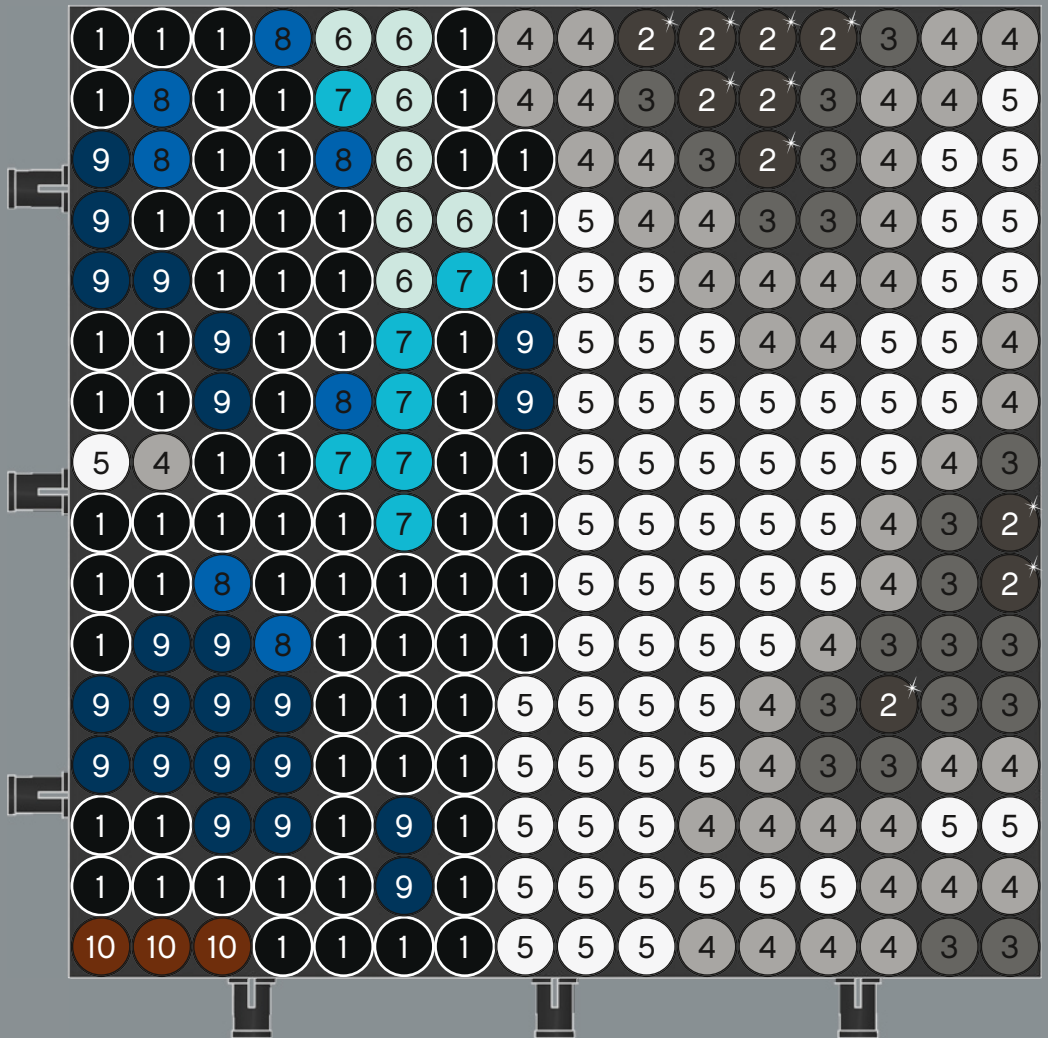

Tip: Before you start, arrange your colour palette to keep track of your colours and numbers, and sort your tiles into small bowls.

A

B

C

A

B

C

A/B/C

24x

1

2

3

4

5

6

7