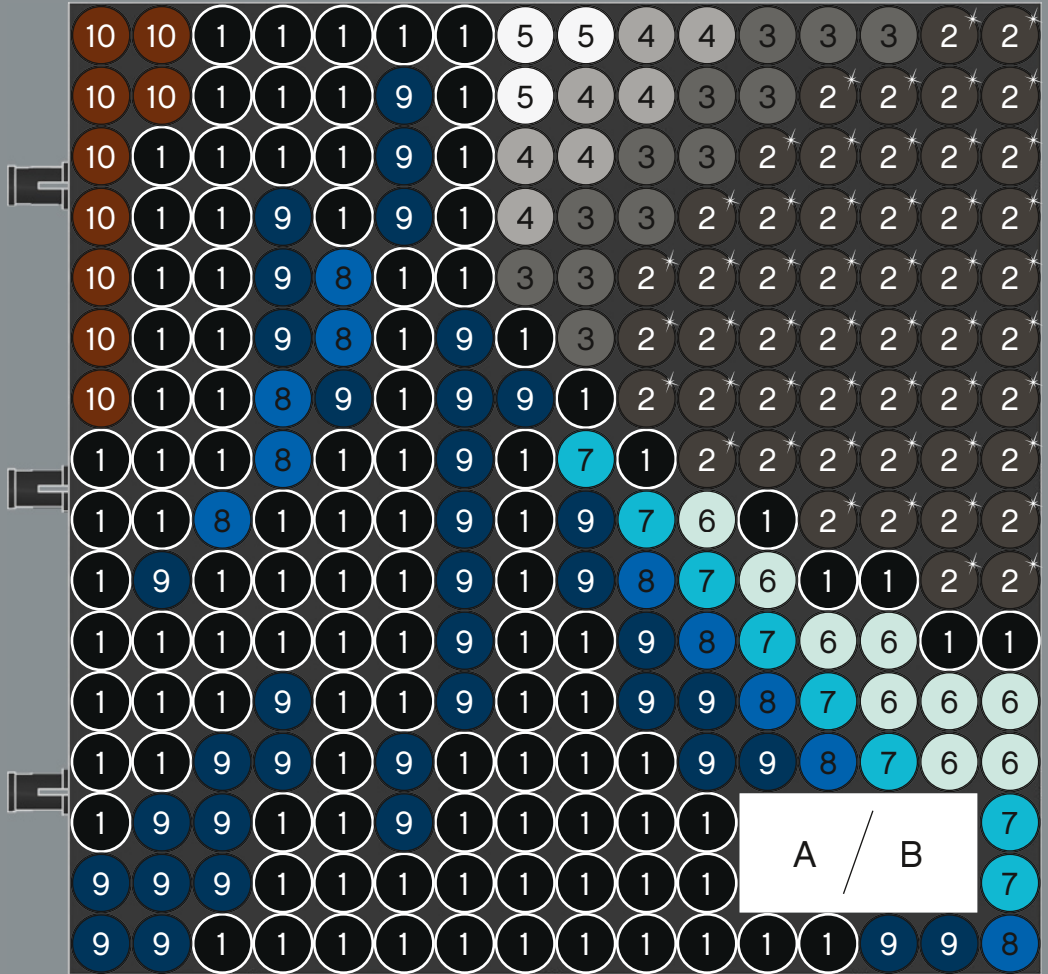

Tip: Before you start, arrange your colour palette to keep track of your colours and numbers, and sort your tiles into small bowls.

A

B

C

A

B

C

A/B/C

24x

1

2

3

4

5

6

7