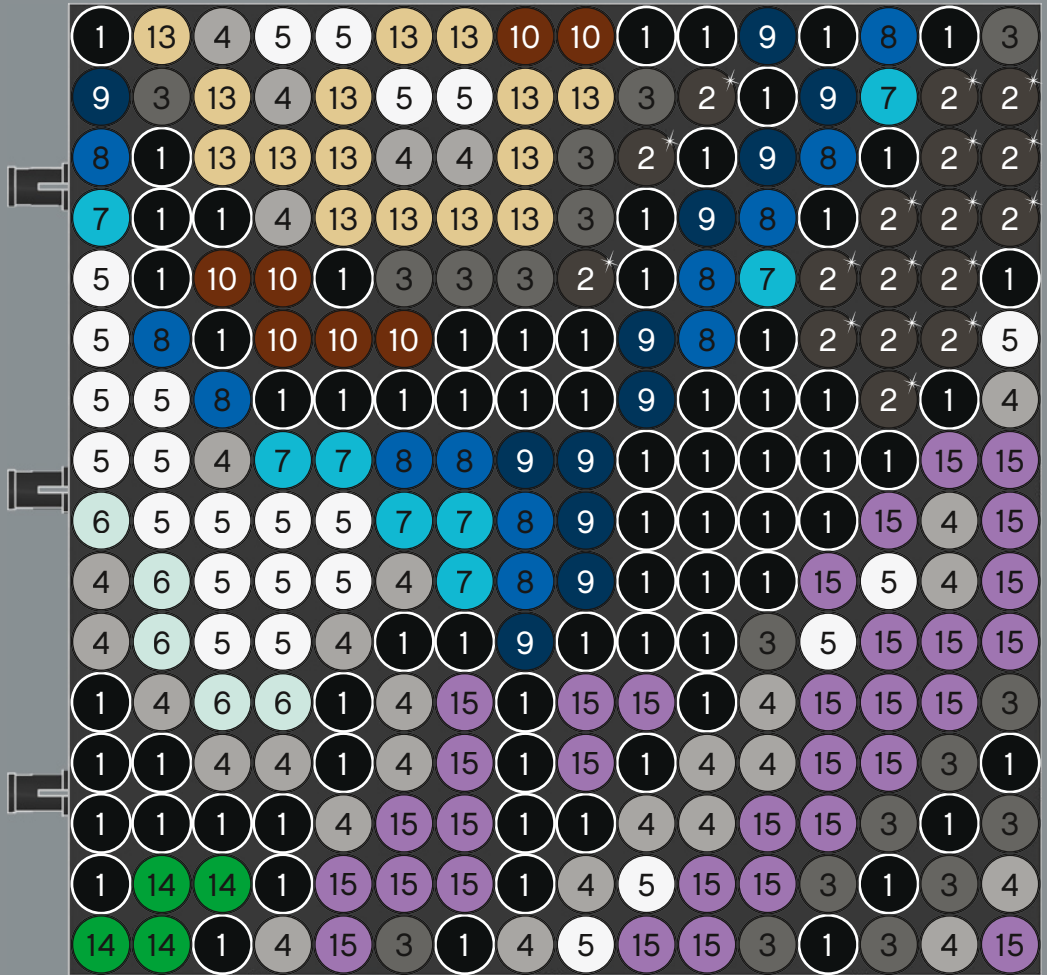

Tip: Before you start, arrange your colour palette to keep track of your colours and numbers, and sort your tiles into small bowls.

A

B

C

A

B

C

A/B/C

24x

1

2

3

4

5

6

7