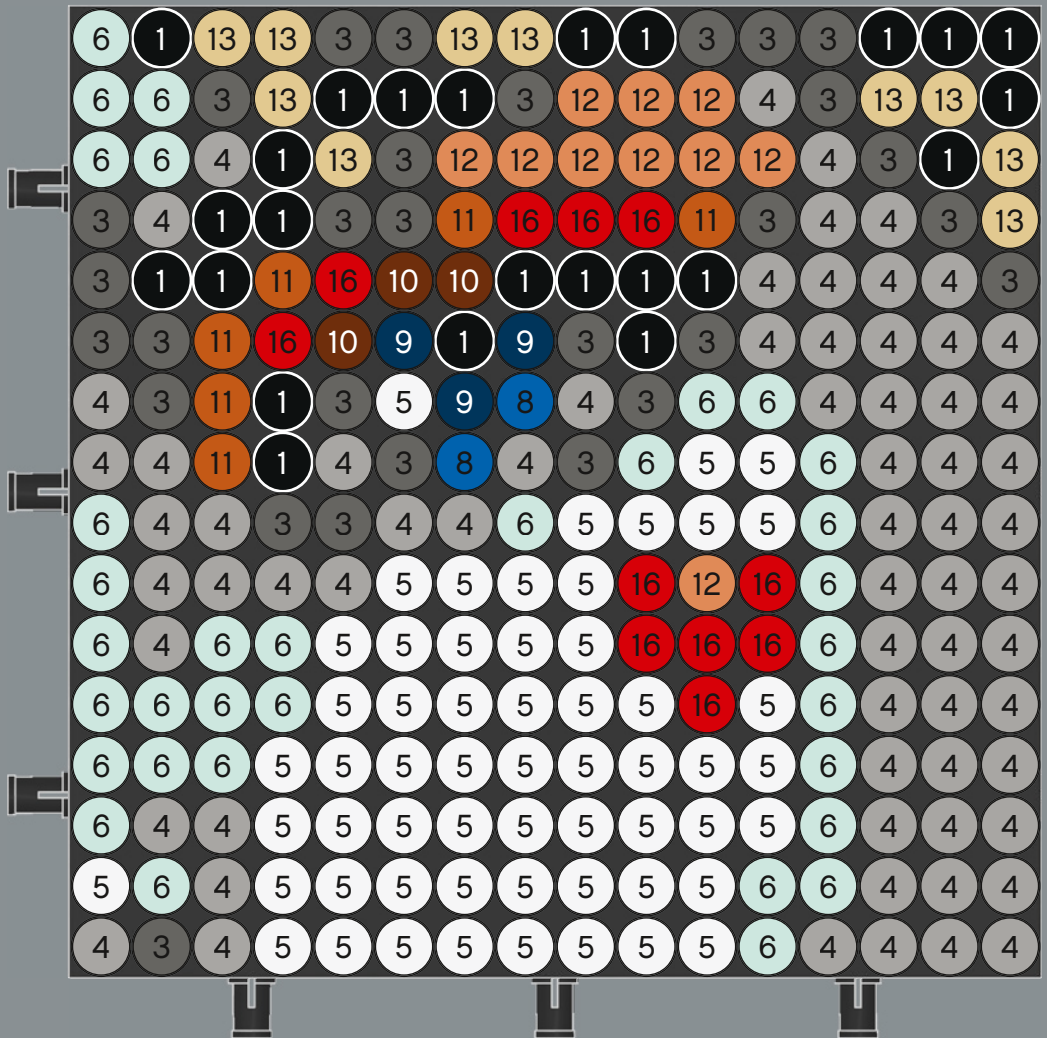

Tip: Before you start, arrange your colour palette to keep track of your colours and numbers, and sort your tiles into small bowls.

A

B

C

A

B

C

A/B/C

24x

1

2

3

4

5

6

7