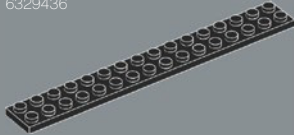

BATMAN and all related characters and elements © & ™ DC. WB SHIELD: © & ™ WBEI.
(s22)

1x
6302093

20x
416226

20x
300826

1x
6329429

1x
6329436

9x
428226

8x
246526