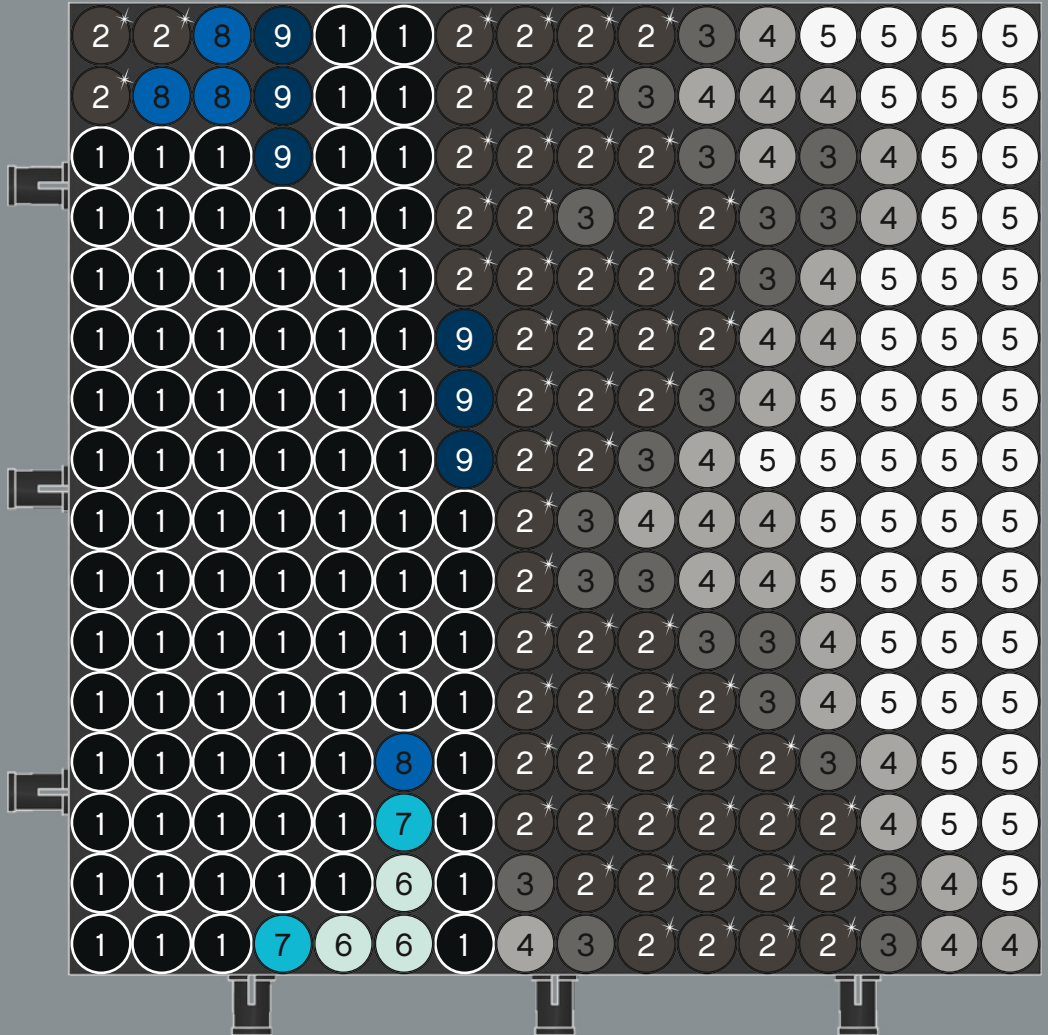

Tip: Before you start, arrange your colour palette to keep track of your colours and numbers, and sort your tiles into small bowls.

A

B

C

A

B

C

A/B/C

24x

1

2

3

4

5

6

7