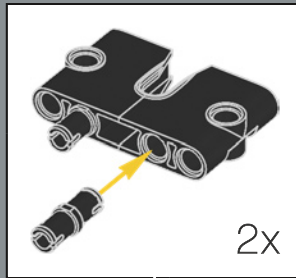

8

9

10

11

12

2x

TWO ULTIMATE BUILDS

Combine 2 LEGO® Art Jim Lee Batman™ Collection sets into a Catwoman™ and Batman scene or combine 3 sets to create one striking Batman build. Scan the QR code to download the instructions on our website.