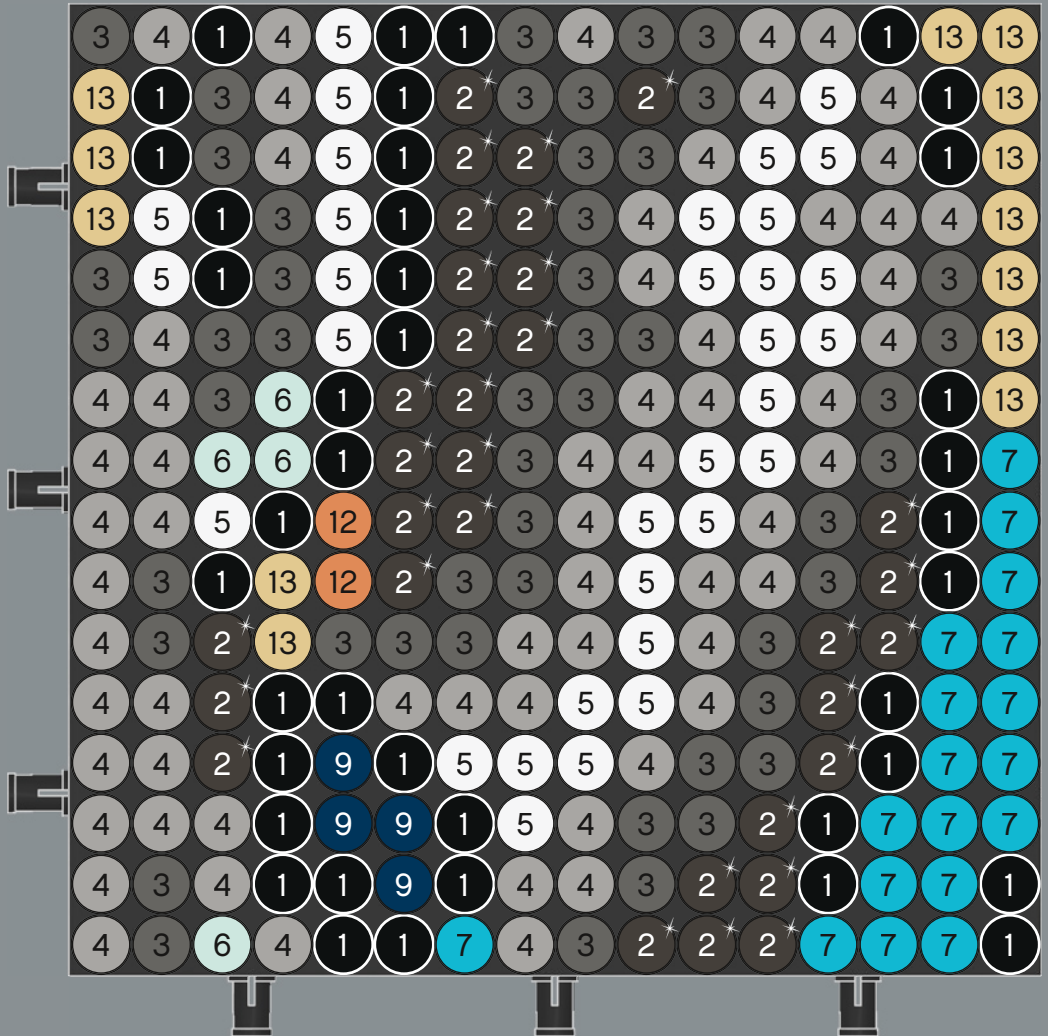

Tip: Before you start, arrange your colour palette to keep track of your colours and numbers, and sort your tiles into small bowls.

A

B

C

A

B

C

A/B/C

24x

1

2

3

4

5

6

7