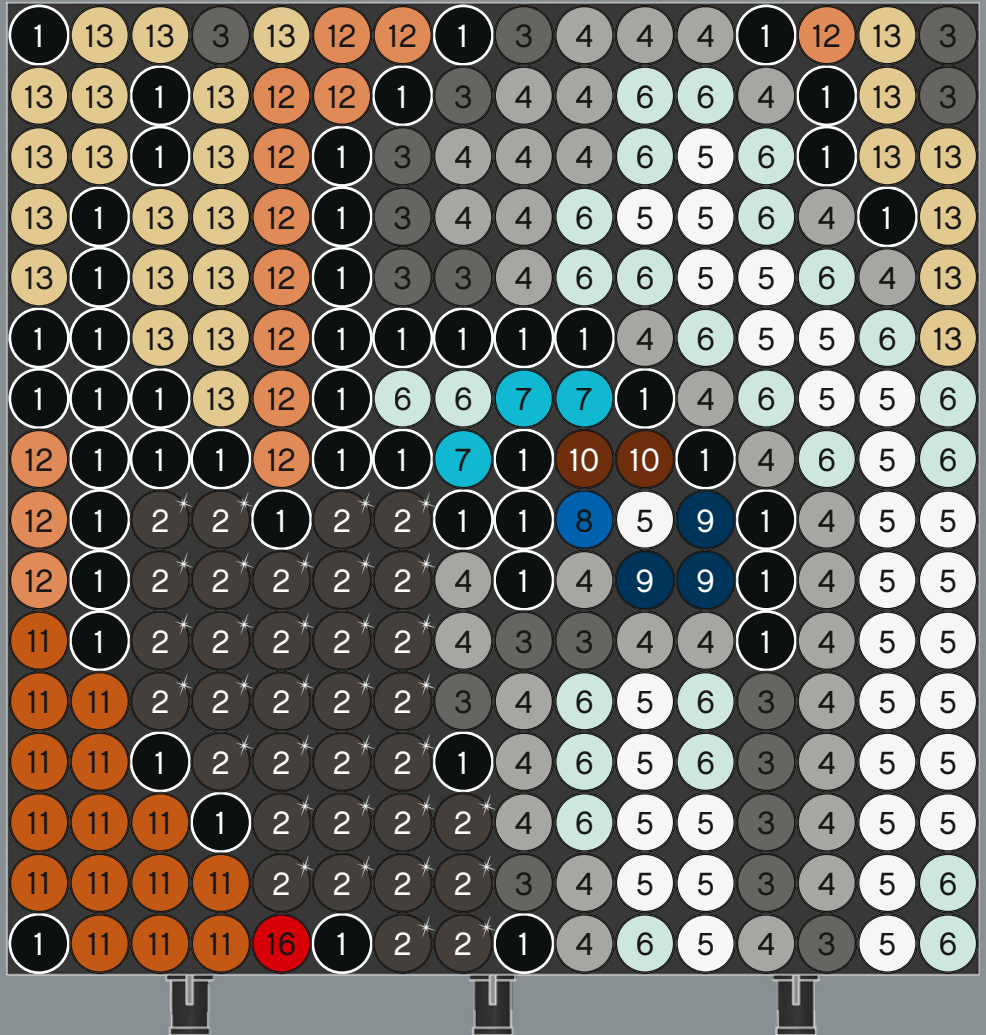

Tip: Before you start, arrange your colour palette to keep track of your colours and numbers, and sort your tiles into small bowls.

A

B

C

A

B

C

A/B/C

24x

1

2

3

4

5

6

7