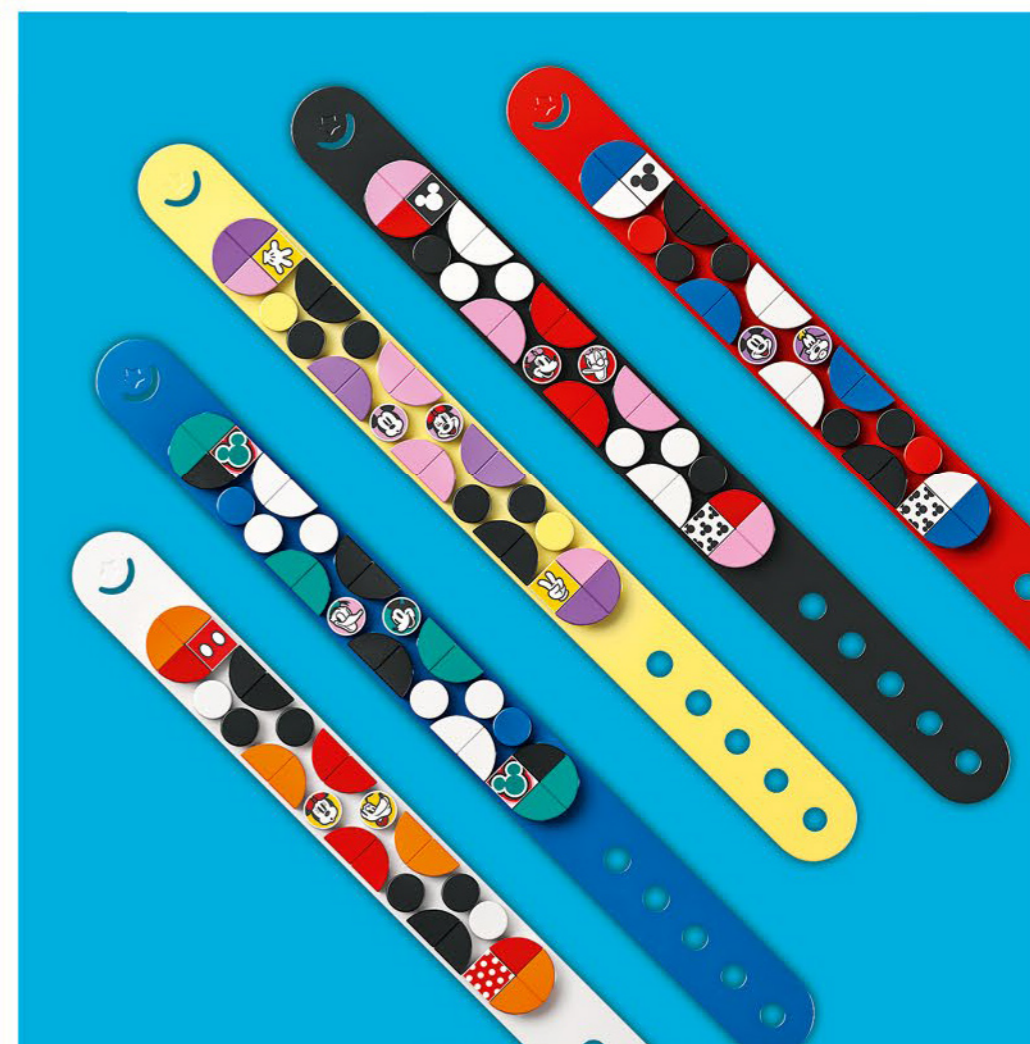

CREATE YOUR OWN DESIGNS

CREATE YOUR OWN DESIGNS
GESTALTE EIGENE DESIGNS
CRÉE TES PROPRES MOTIFS
CREA I TUOI DESIGN
CREA TUS PROPIOS DISEÑOS

CRIA OS TEUS PRÓPRIOS DESIGNS
KÉSZÍTSD EL A SAJÁT ÍZLÉSED SZERINT
VEIDO PATS SAVUS DIZAINUS
CREEZĂ PROPRILE TALE MODELE
创造属于自己的设计