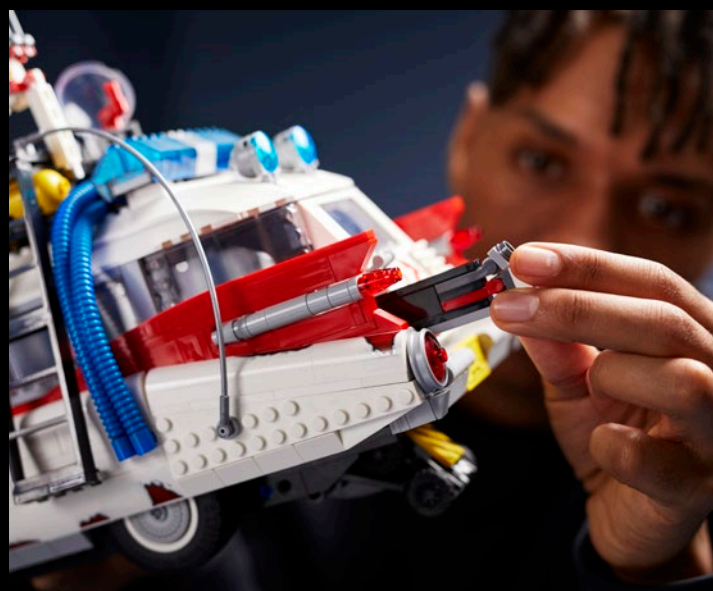

GHOSTBUSTERS
ECTO-1

10274
Ghostbusters™ ECTO-1
LEGO® Icons

TM & © 2024 Columbia Pictures Industries, Inc. All Rights Reserved.

WWW.LEGO.COM LEGO® SETS FOR ADULT BUILDERS ENTERTAINMENT