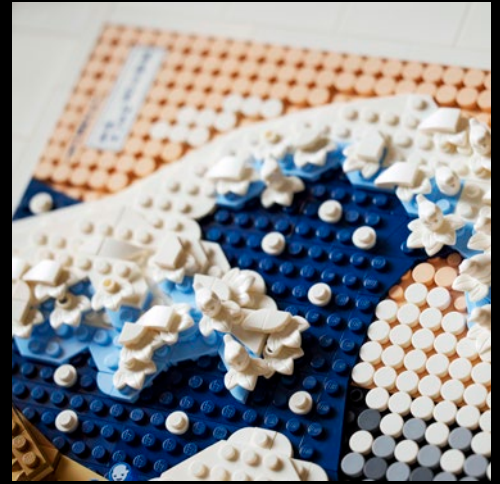

DISPLAY YOUR ARTISTIC PASSION

31208
Hokusai - The Great Wave
LEGO® Art

Recreate Hokusai's The Great Wave with layers of LEGO® bricks to produce a famously bold and dramatic dimensional piece of art. As you build your own premium home decor, scan the QR code and listen to a soundtrack with content tailor-made to enhance your project. Finish the artwork with a decorative tile featuring Hokusai's signature, and proudly display on your wall.