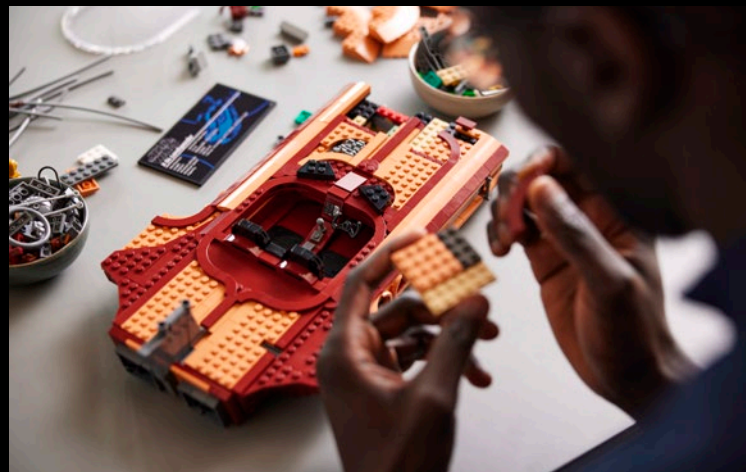

THE ULTIMATE
BUILD-AND-
DISPLAY MODEL OF

LUKE'S LANDSPEEDER