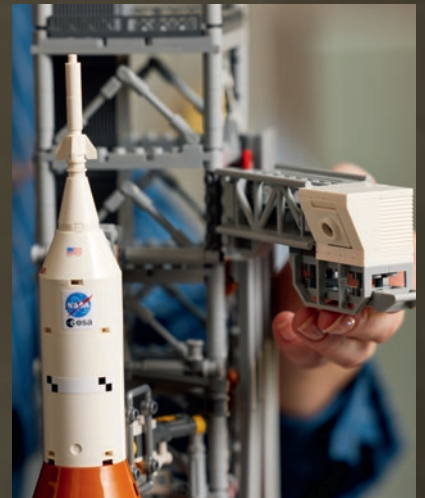

WWW.LEGO.COM   LEGO® SETS FOR ADULT BUILDERS   SCIENCE & TECH