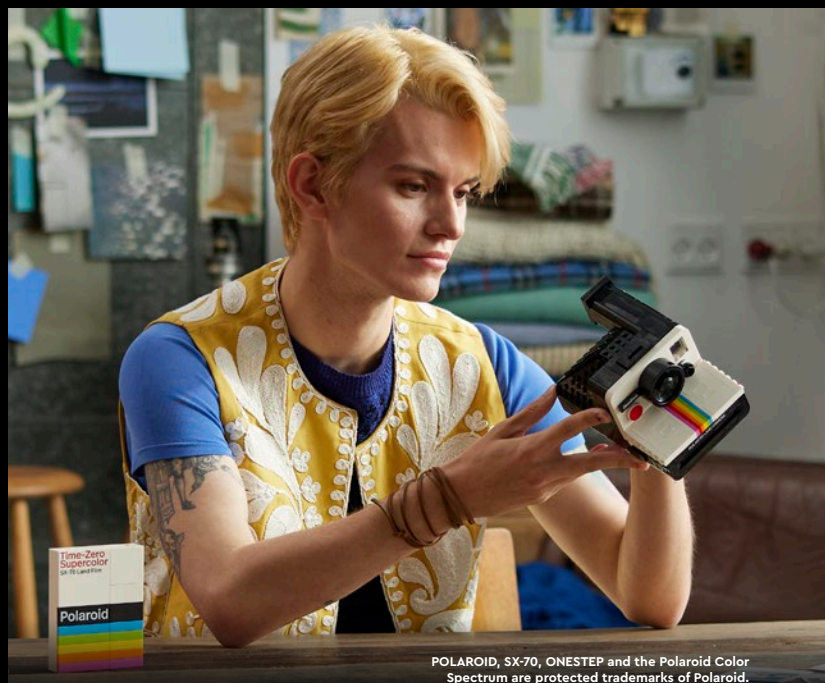

21347
Red London
Telephone Box
LEGO® Ideas

NOSTALGIC GIFT IDEA FOR ADULTS

BUILD YOUR OWN OLD-FASHIONED TYPEWRITER IN LEGO® STYLE

21327
Typewriter
LEGO® Ideas

Polaroid OneStep

SX-70 Camera

Enjoy quality time capturing iconic details such as the viewfinder, Color Spectrum and exposure compensation dial, and add stickers with authentic graphics. Build a Polaroid Time-Zero Supercolor SX-70 Land Film pack containing 3 illustrated 'photos', including one of Polaroid inventor Edwin H. Land. Choose a photo, load it into the camera, press the red shutter button and the photo is ejected, just like the real thing.