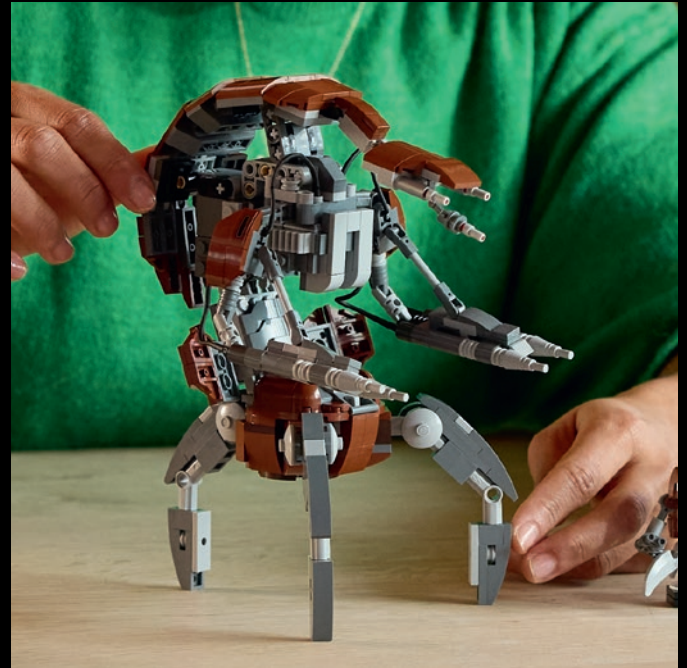

ENTERTAINMENT

STAR
WARS

© & ™ Lucasfilm Ltd.

WWW.LEGO.COM LEGO® SETS FOR ADULT BUILDERS ENTERTAINMENT

75381
Droideka™
LEGO® Star Wars™

Build nostalgia for *Star Wars*™: *The Phantom Menace* with the playful, brick-built Droideka. Move the destroyer droid's arms back and forth in a shooting motion. Reattach the legs to create the iconic ball shape of a Droideka. Display your creation next to the stand with an information plaque, LEGO® *Star Wars*™ 25th anniversary brick and a small LEGO droid minifigure of a Droideka.

25TH ANNIVERSARY CENTERPIECE

© & ™ Lucasfilm Ltd.

**STAR
WARS**

WWW.LEGO.COM LEGO® SETS FOR ADULT BUILDERS

ENTERTAINMENT

IT'S BACK AND TOTALLY REDESIGNED!

STAR
WARS

This new UCS version of a classic TIE Interceptor is packed with instantly recognizable details. Relive *Star Wars™: Return of the Jedi* action as you recreate its distinctive wings, detailed cockpit and laser cannons. Display your impressive creation on the stand with the TIE Pilot LEGO® minifigure, Mouse Droid and LEGO Star Wars™ 25th anniversary brick.