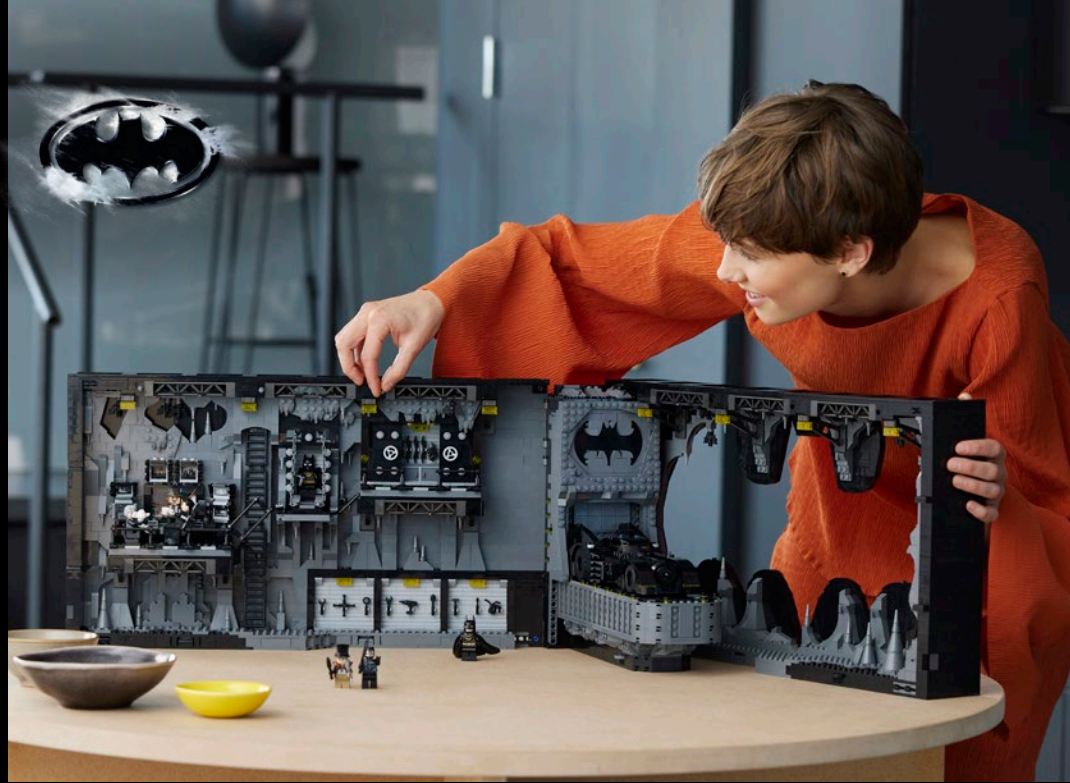

BATCAVE™
SHADOWBOX