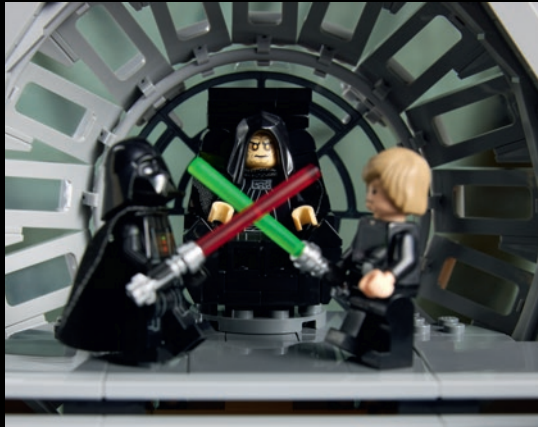

GALAXY OF JOY

This is part of a collection of LEGO® Star Wars™ Sets for Adults, including other buildable dioramas depicting iconic scenes, and is a great gift for yourself and other adult Star Wars fans.

© & ™ Lucasfilm Ltd.

**STAR
WARS**

WWW.LEGO.COM LEGO® SETS FOR ADULT BUILDERS ENTERTAINMENT