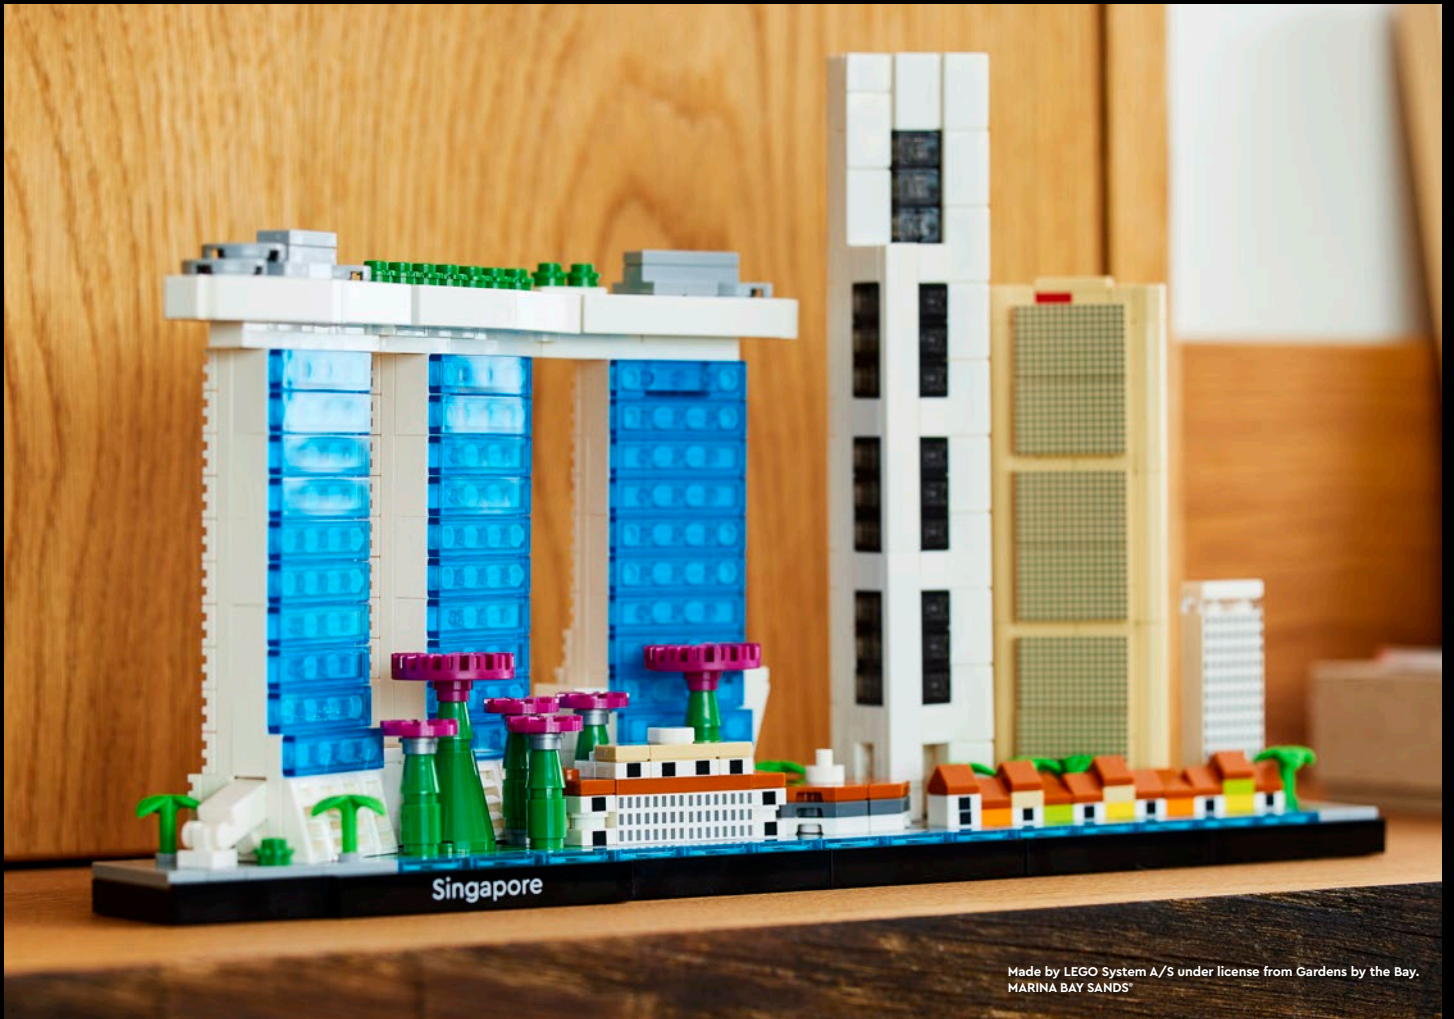

Made by LEGO System A/S under license from Gardens by the Bay, MARINA BAY SANDS