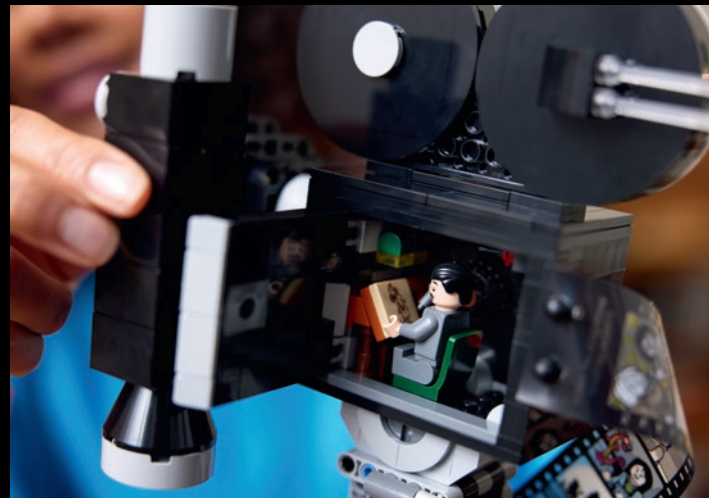

43225
The Little Mermaid
Royal Clamshell
LEGO® | Disney

THE
LITTLE
MERMAID

©Disney

WWW.LEGO.COM LEGO® SETS FOR ADULT BUILDERS ENTERTAINMENT

Celebrate the magical world of Disney with this detailed LEGO® | Disney set! Build a movie camera and director's clapperboard with minifigure-scale multiplane camera. The set also includes LEGO | Disney minifigures of Walt Disney, Disney's Mickey Mouse and Minnie Mouse, plus LEGO animal figures Bambi and Dumbo. Created to help celebrate Disney's 100th anniversary.