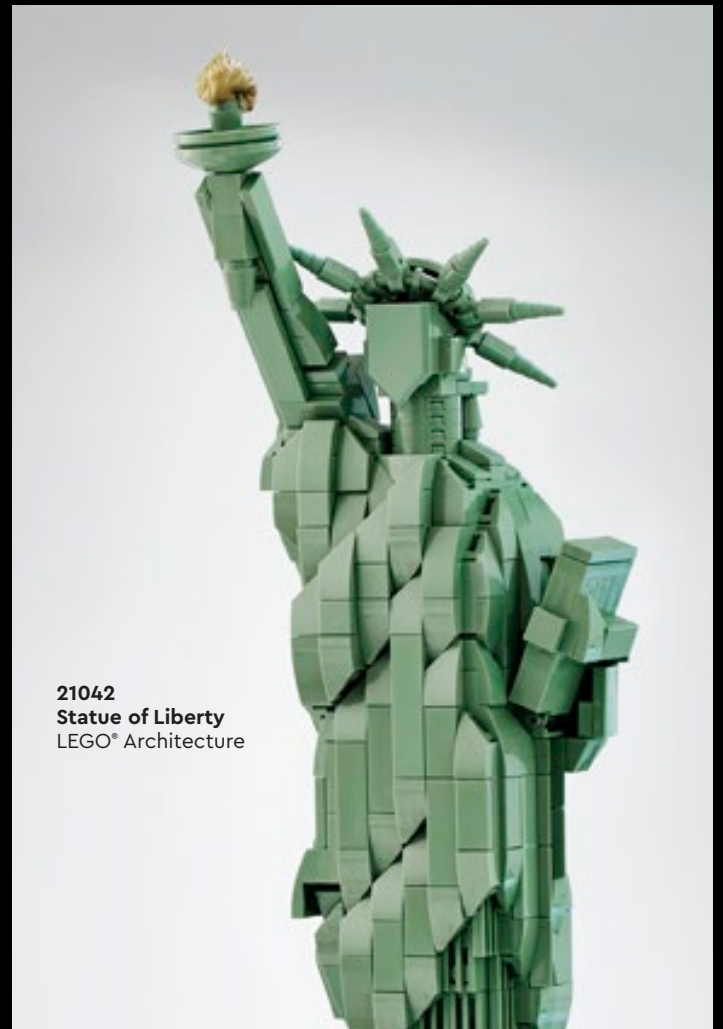

CREATE AN ICONIC SYMBOL OF FREEDOM— THE STATUE OF LIBERTY!

Bring a symbolic centerpiece to your home or office with this LEGO® Architecture interpretation of the Statue of Liberty, a perfect marriage of architecture and sculpture.