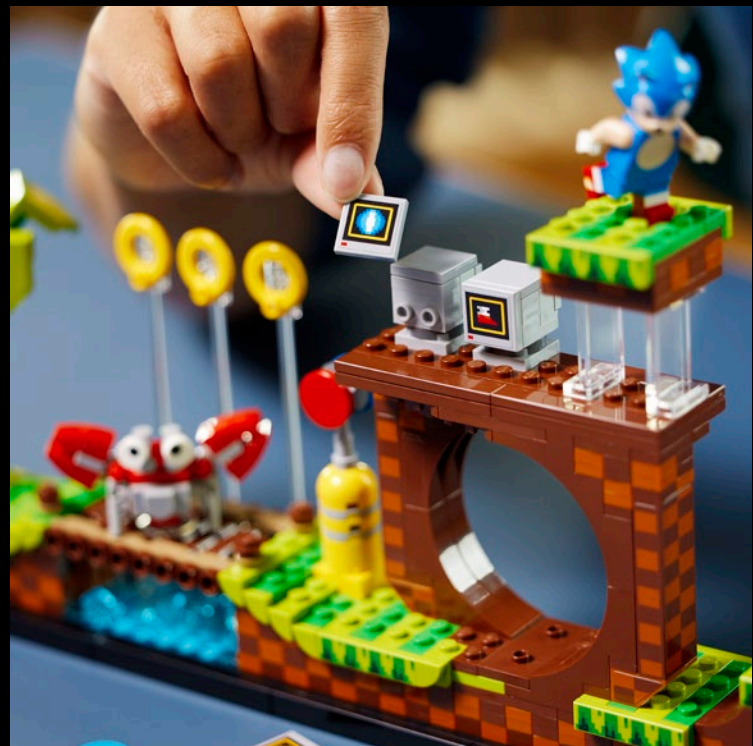

Recreate Green Hill Zone gameplay with this LEGO® Ideas model, featuring characters from the classic and ever-popular Sonic the Hedgehog™ game.