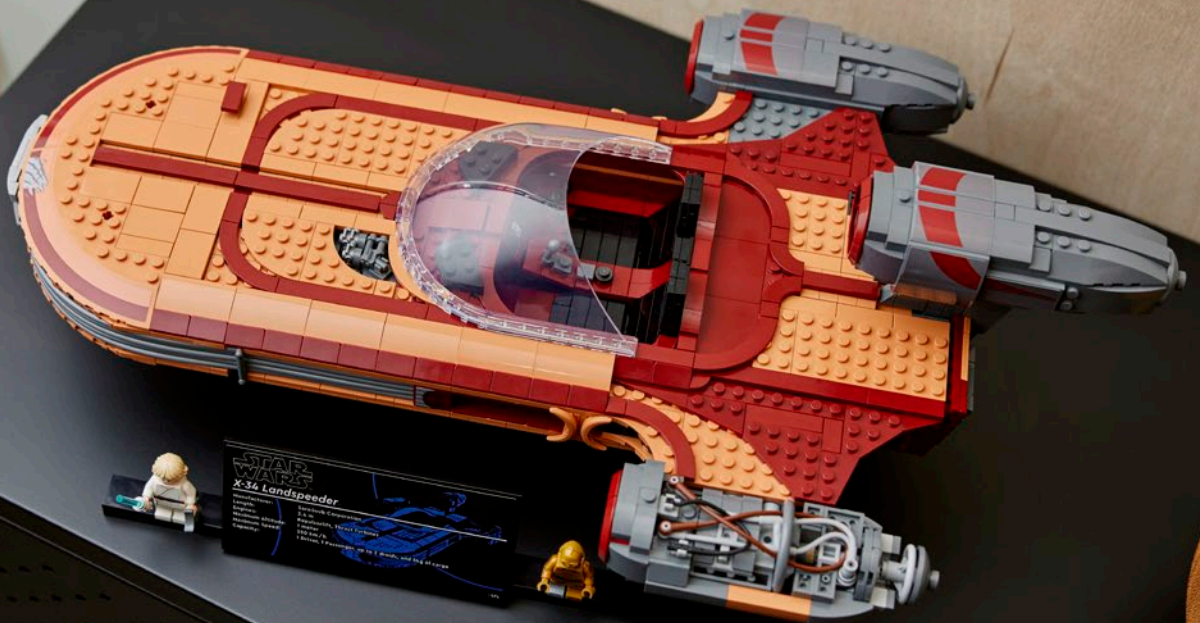

**STAR
WARS**

© & [™] Lucasfilm Ltd.

WWW.LEGO.COM LEGO® SETS FOR ADULT BUILDERS ENTERTAINMENT

A GALAXY OF POSSIBILITIES

Mark the 40th anniversary of *Star Wars: Return of the Jedi* by creating a fitting tribute to a legendary Wookiee with this LEGO® Star Wars™ Chewbacca build-and-display figure. Channel your creative force to recreate his hairy body in LEGO style and build his bandolier and giant bowcaster. This impressive buildable LEGO figure stands over 18 in. (46 cm) tall and has a built-in display stand. The set also includes a plaque with information about the character, plus a Chewbacca LEGO minifigure with a stud-shooting bowcaster.

75371
Chewbacca™
LEGO® Star Wars™

© & ™ Lucasfilm Ltd.

STAR
WARS

WWW.LEGO.COM LEGO® SETS FOR ADULT BUILDERS ENTERTAINMENT

THE ULTIMATE
BUILD-AND-
DISPLAY MODEL OF

LUKE'S LANDSPEEDER

75341
Luke Skywalker's
Landspeeder™
LEGO® Star Wars™