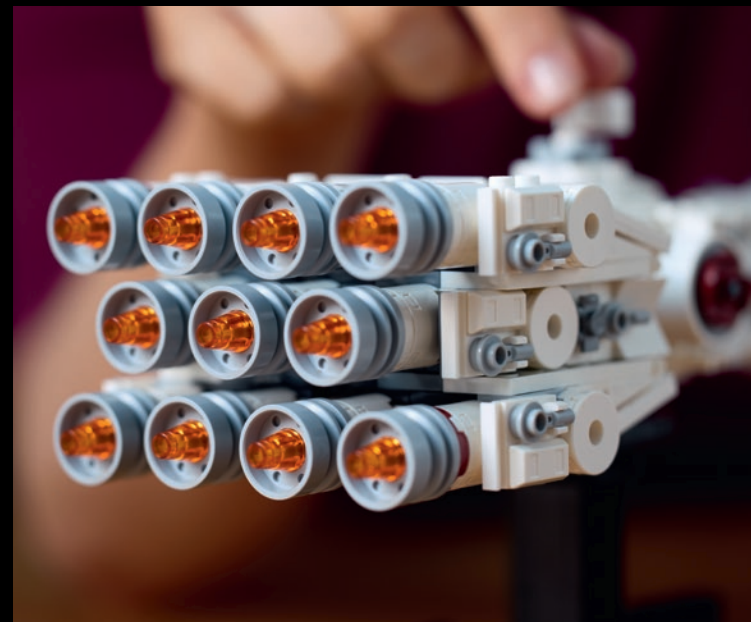

**STAR
WARS**

© & ™ Lucasfilm Ltd.

WWW.LEGO.COM LEGO® SETS FOR ADULT BUILDERS ENTERTAINMENT