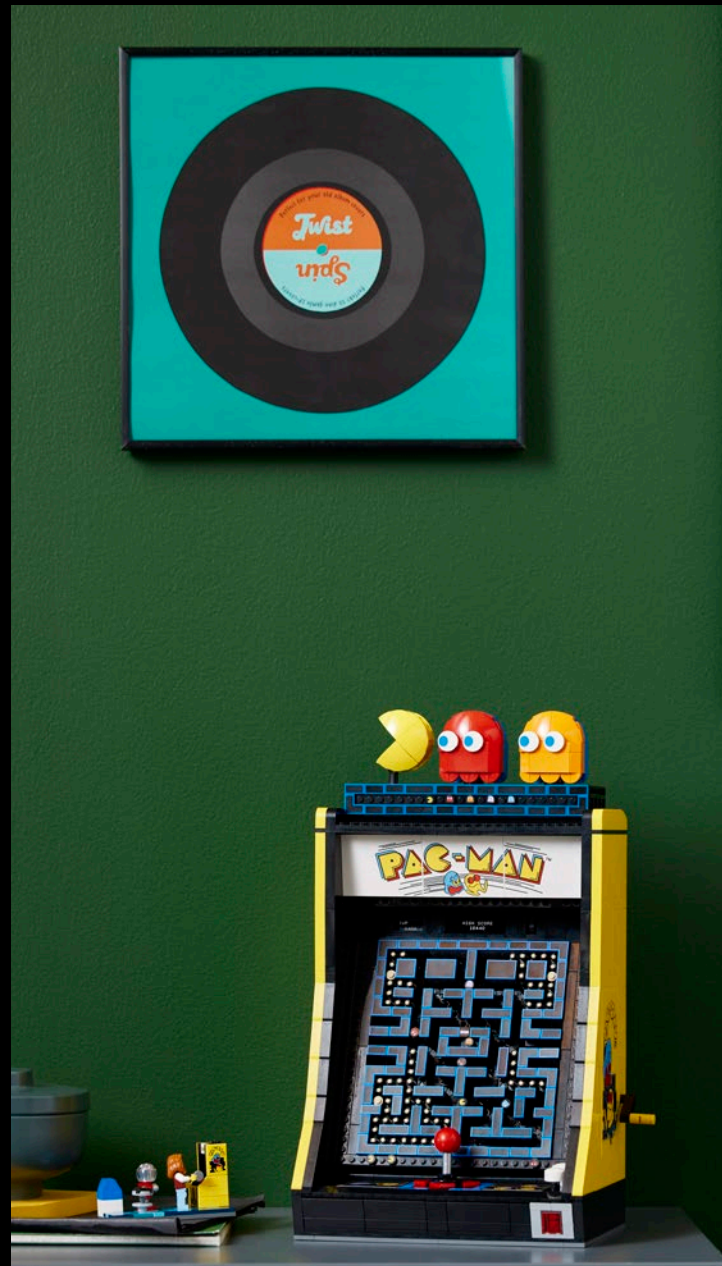

PAC-MAN™ & ©BNEI

10323
PAC-MAN Arcade
LEGO® Icons

PAC-MAN

Relive the magic of 1980s video gaming with the
LEGO® Icons PAC-MAN Arcade building set for adults
– a retro cabinet loaded with nostalgic features.