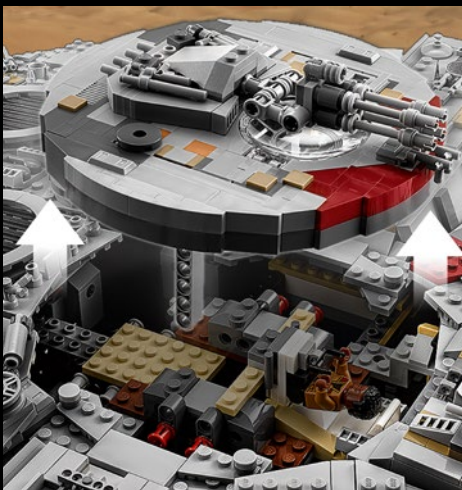

TRAVEL THE LEGO® GALAXY IN THE ULTIMATE MILLENNIUM FALCON!

WWW.LEGO.COM LEGO® SETS FOR ADULT BUILDERS ENTERTAINMENT