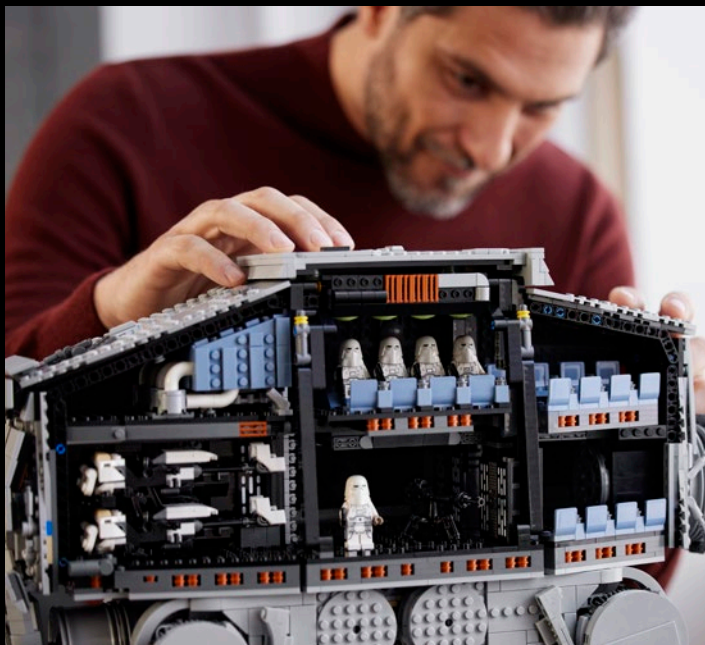

STAR
WARS

75313
AT-AT™
LEGO® Star Wars™

Create a massive, intricately detailed LEGO® Star Wars™ Ultimate Collector Series version of an AT-AT from *Star Wars: The Empire Strikes Back*.

© & ™ Lucasfilm Ltd.

WWW.LEGO.COM LEGO® SETS FOR ADULT BUILDERS ENTERTAINMENT