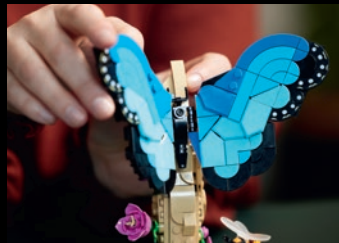

ART & DECORATION

WWW.LEGO.COM LEGO® SETS FOR ADULT BUILDERS ART & DECORATION

10328
Bouquet of Roses
LEGO® Icons

DETAILED, LIFE-SIZE DISPLAY MODELS OF 3 BEAUTIFUL INSECTS

Connect with your passion for nature as you build, posable, life-size models of 3 extraordinary insects. Recreate the vivid blue wings of the blue morpho butterfly. Build a Hercules beetle, the longest beetle in the world, featuring attachable wings and the characteristic horns of the male of the species. And capture the look of a female Chinese mantis, ready to attack its prey.