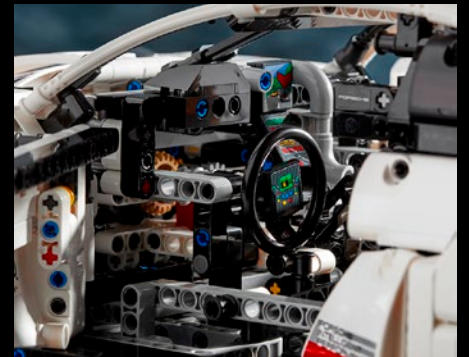

ENTER THE WORLD OF GT ENDURANCE RACING WITH THE PORSCHE 911 RSR!

Under license of Porsche AG.

WWW.LEGO.COM LEGO® SETS FOR ADULT BUILDERS VEHICLES