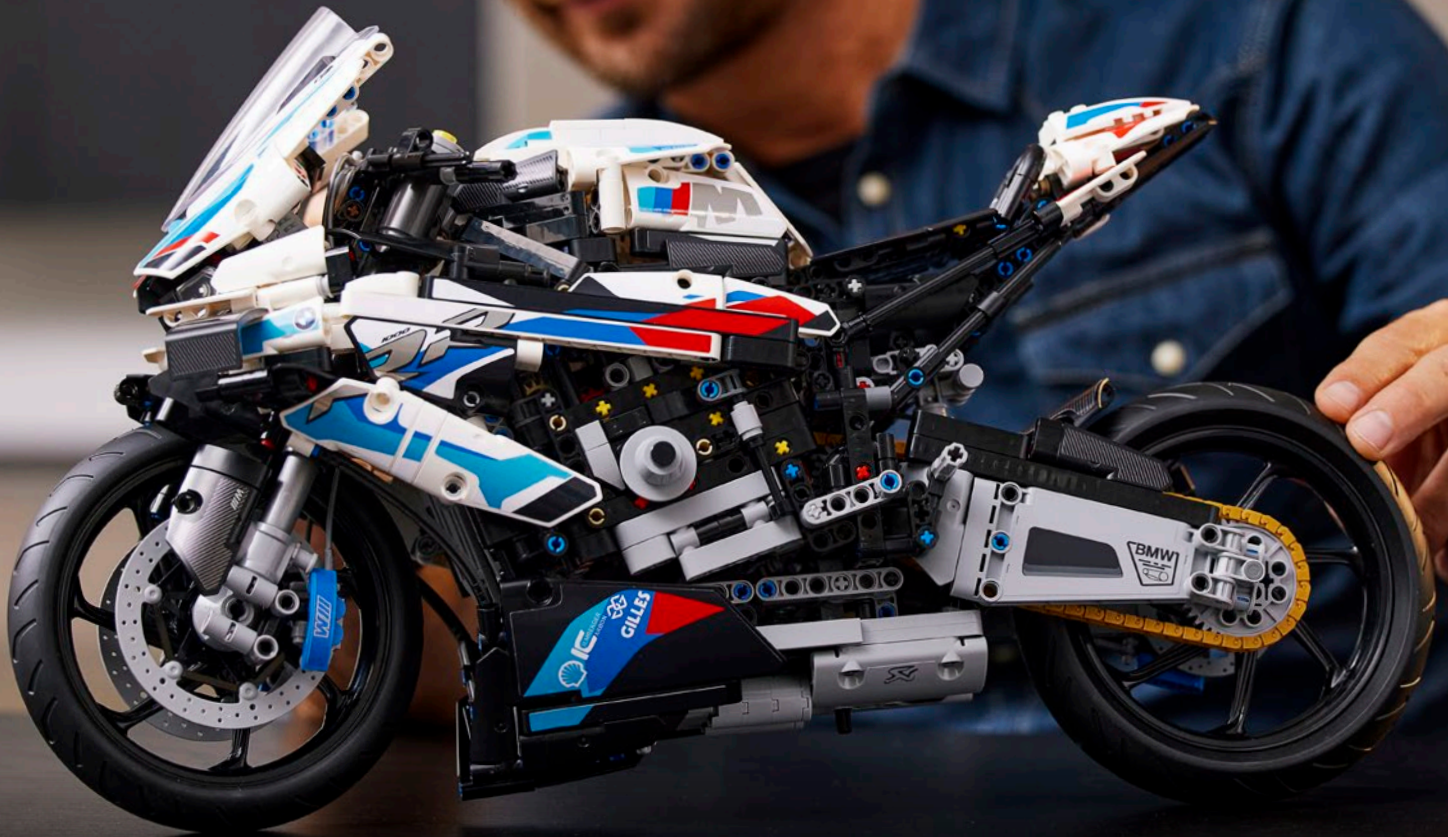

VEHICLES

42130
BMW M 1000 RR
LEGO® Technic™

Welcome, gearhead, to the garage of your dreams. Take a look around. You'll find an all-star line-up of history's greatest and most iconic vehicles, recreated in stunning detail, waiting for you to take them for a spin. You'll find that building the LEGO® Vehicles range for Adults is about the journey, just as much as the destination.

**BMW
MOTORRAD**

**M
1000 RR**

WWW.LEGO.COM LEGO® SETS FOR ADULT BUILDERS VEHICLES