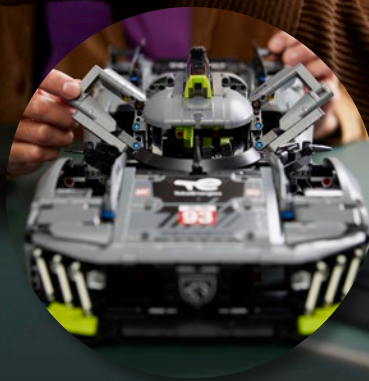

FAITHFUL DETAILING

24h
LE MANS

42156
PEUGEOT 9X8
24H Le Mans
Hybrid Hypercar
LEGO® Technic™

Product under license by PEUGEOT™
Official 24 Hours of Le Mans Licensed product

WWW.LEGO.COM LEGO® SETS FOR ADULT BUILDERS VEHICLES