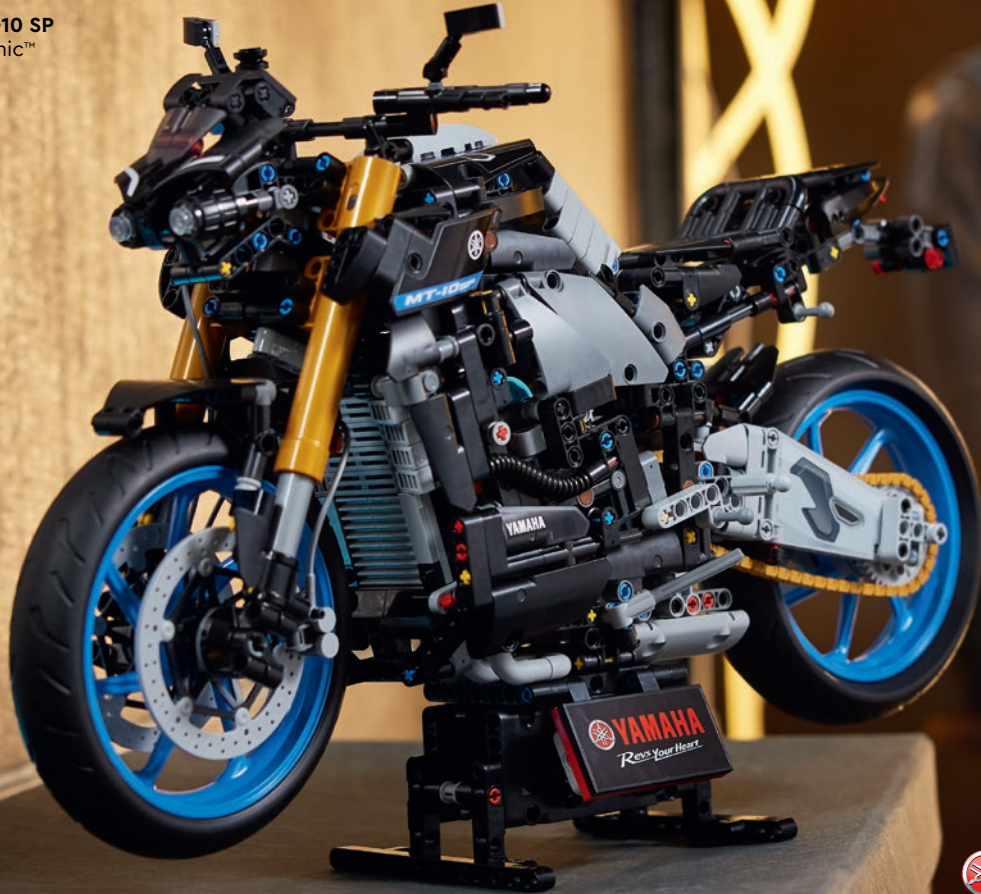

42159
Yamaha MT-10 SP
LEGO® Technic™

YAMAHA

MT-10 SP

YAMAHA
LICENSED PRODUCT

Here's a project to thrill adult motorcycle fans. This LEGO® Technic™ Yamaha MT-10 SP model pays tribute to the most powerful Yamaha motorcycle in the 'hyper naked' category. The stripped-back styling highlights the torquey multi-speed transmission. Explore the LEGO AR app to see the model come to life.

RACING DRIVERS CALL IT THE ZONE

AMG
PETRONAS
FORMULA ONE TEAM

A state of super-concentration required to perform at the highest level. Now it's time for you to enter the zone as you build the LEGO® Technic™ Mercedes-AMG F1 W14 E Performance model. Features include steering, slick tires, a 6-cylinder piston engine, differential and an opening wing. With authentic livery details, this model looks amazing on display.