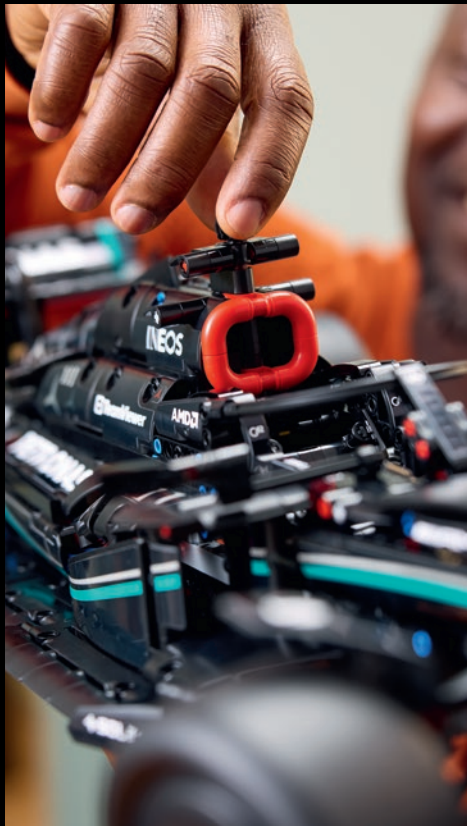

RACING DRIVERS CALL IT THE ZONE

AMG
PETRONAS
FORMULA ONE TEAM

A state of super-concentration required to perform at the highest level. Now it's time for you to enter the zone as you build the LEGO® Technic™ Mercedes-AMG F1 W14 E Performance model. Features include steering, slick tires, a 6-cylinder piston engine, differential and an opening wing. With authentic livery details, this model looks amazing on display.

42171
Mercedes-AMG F1 W14
E Performance
LEGO® Technic™

Manufactured under licence from Mercedes-Benz Grand Prix Limited. "AMG" and "Three Pointed Star in a Ring" are trademarks of Mercedes-Benz Group AG. All other logos featured on the Licensed Product are used with the permission of their respective owners all of whom reserve their respective rights in the same.

WWW.LEGO.COM LEGO® SETS FOR ADULT BUILDERS VEHICLES