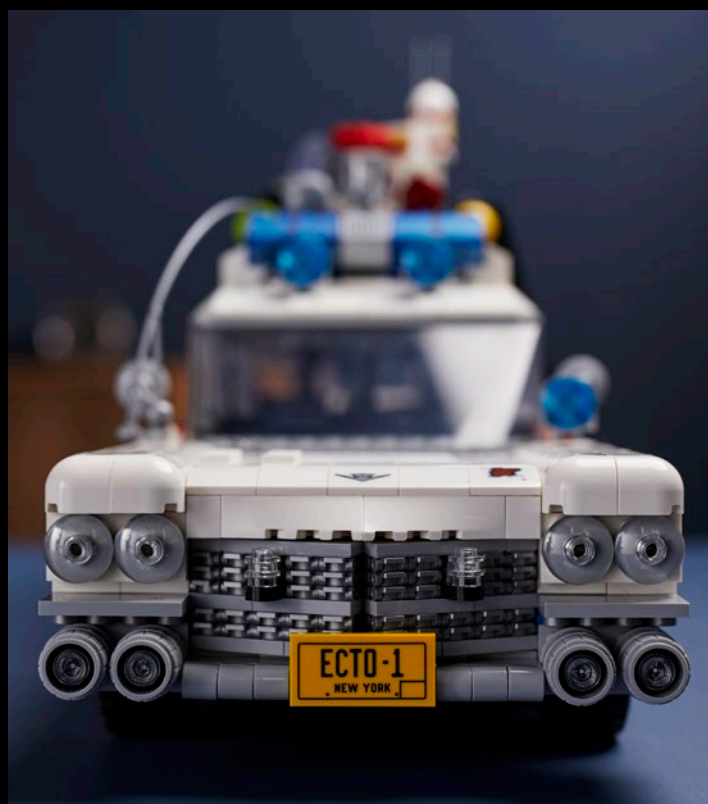

GHOSTBUSTERS
ECTO-1

10274
Ghostbusters™ ECTO-1
LEGO® Icons

TM & © 2024 Columbia Pictures Industries, Inc. All Rights Reserved.

WWW.LEGO.COM LEGO® SETS FOR ADULT BUILDERS ENTERTAINMENT