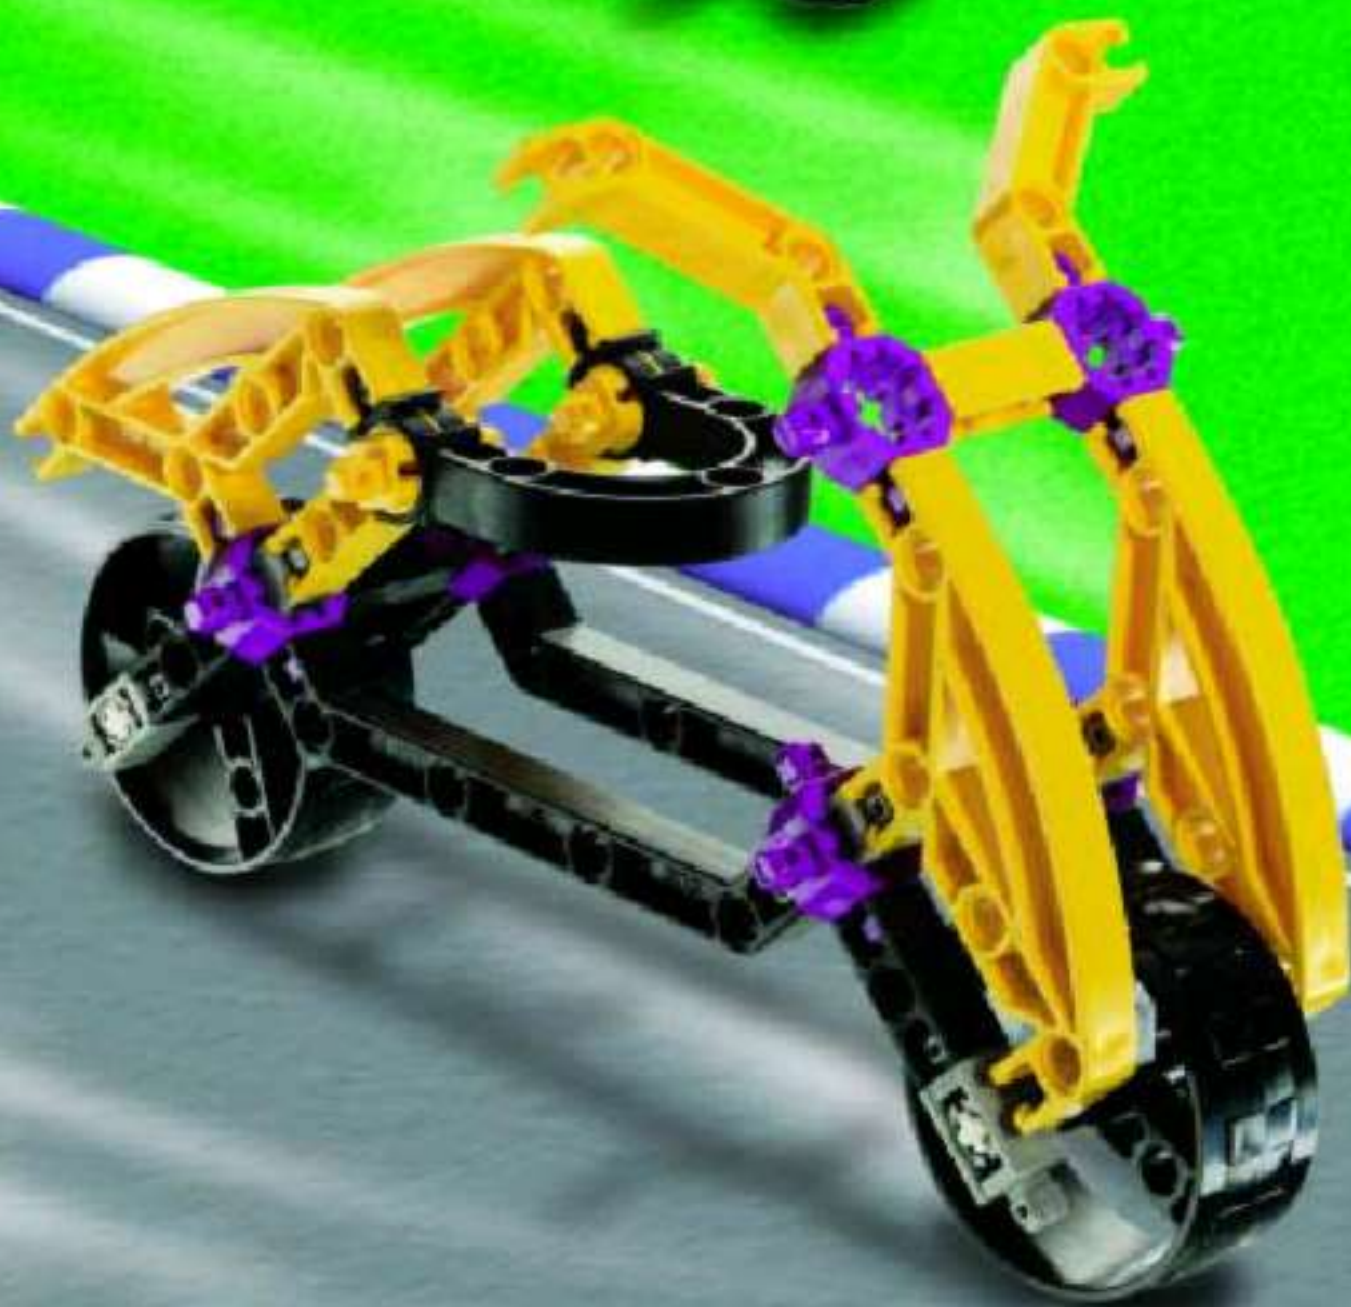

12

13

14

15

TIME
15:34
FUEL

A digital display panel with a black background and yellow text. It shows 'TIME' at the top, '15:34' in the middle, and 'FUEL' at the bottom. Below the text is a red progress bar that is approximately 75% full.