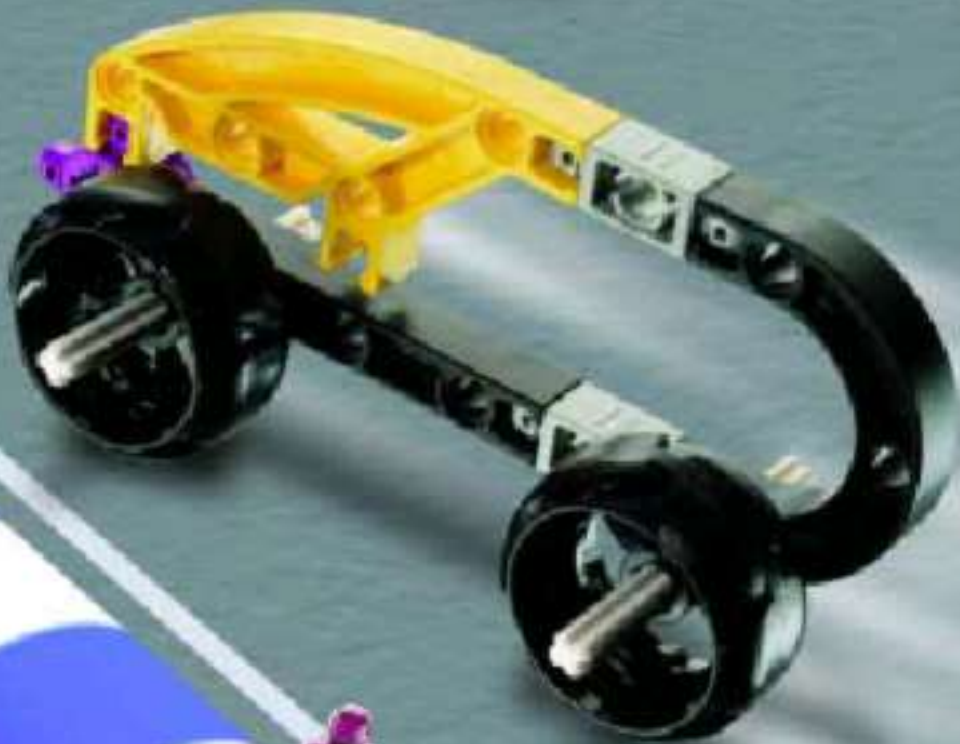

12

13

14

15

TIME
15:34
FUEL

A digital display panel with a black background and yellow text. It shows 'TIME' at the top, '15:34' in the middle, and 'FUEL' at the bottom. Below the text is a red progress bar that is approximately 75% full.