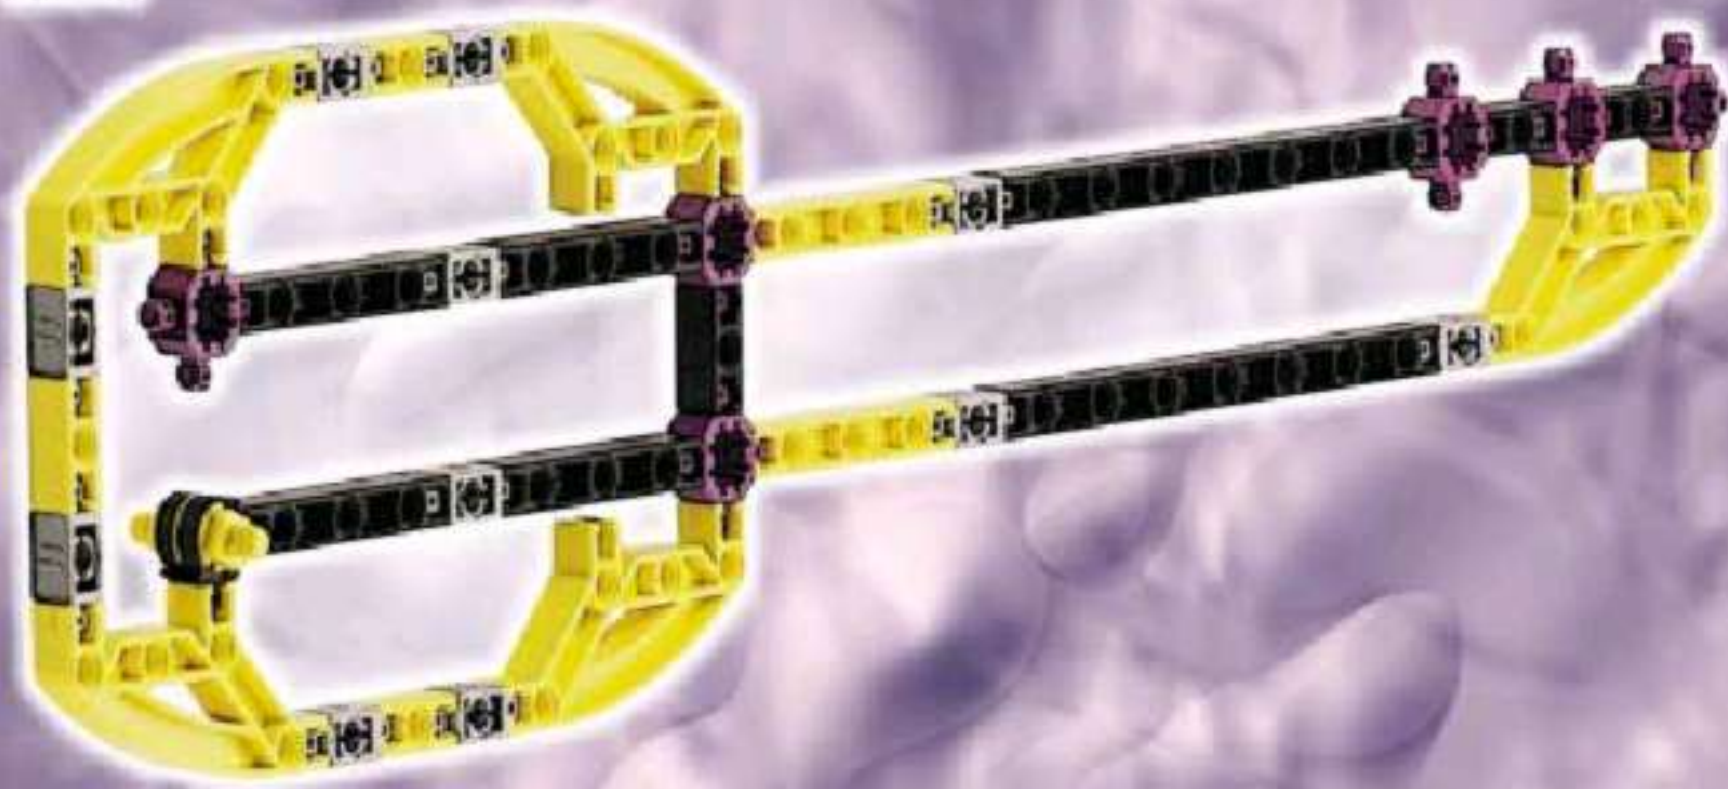

ZNAQ™

LEGO

1

2

3

1

2

TRANS  FORM

12

13

14

15

TIME
15:34
FUEL

A digital display panel with a black background and yellow text. It shows 'TIME' at the top, '15:34' in the middle, and 'FUEL' at the bottom. Below the text is a red progress bar that is approximately 75% full.