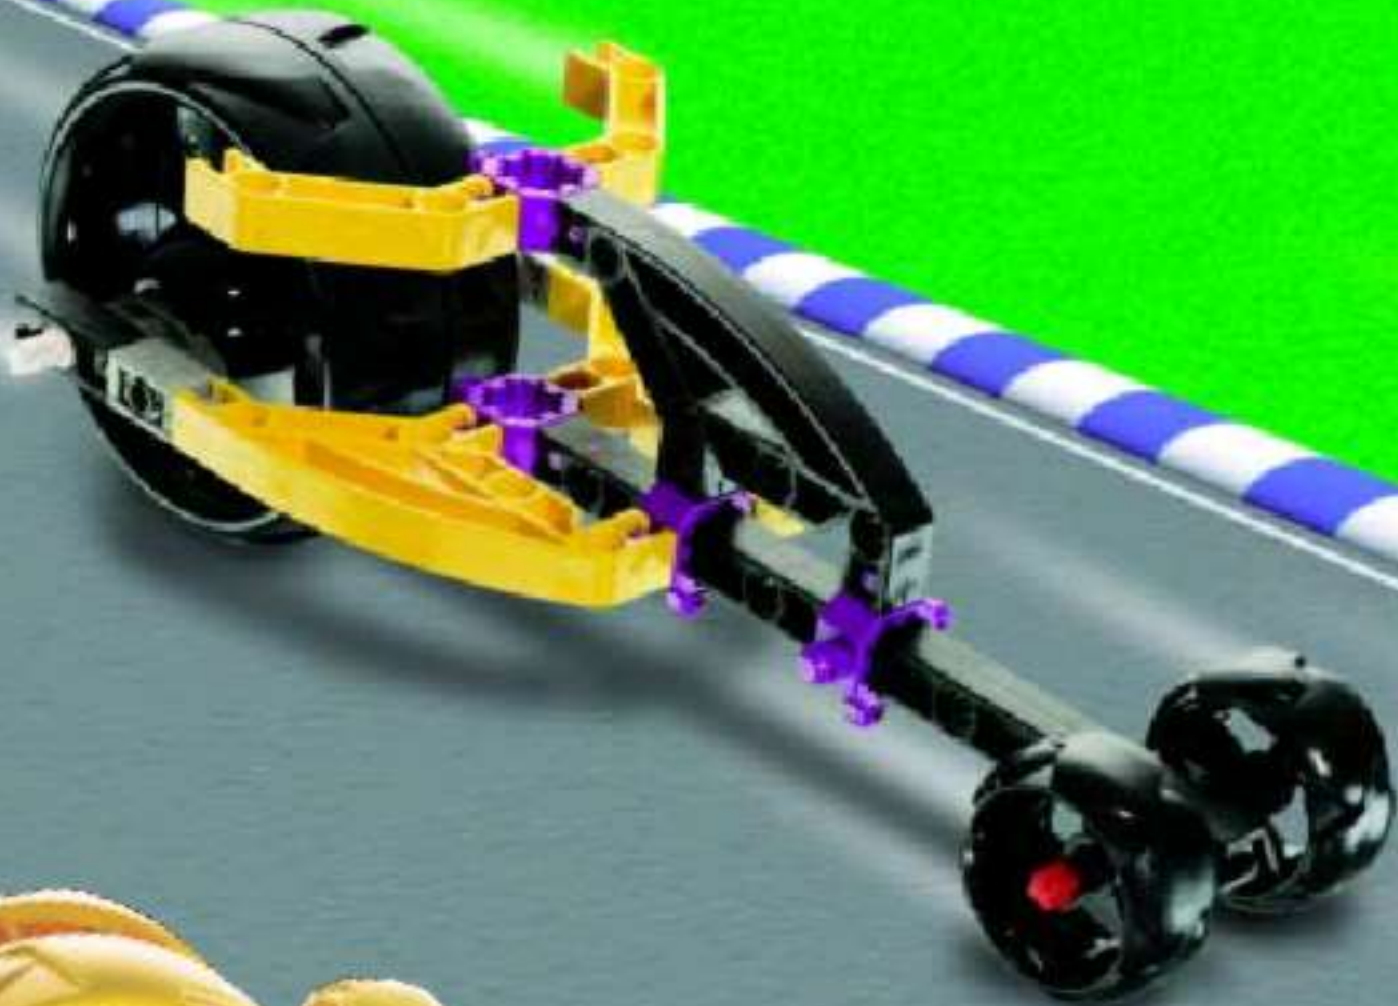

12

13

14

15

TIME
15:34
FUEL

A digital display panel with a black background and yellow text. It shows 'TIME' at the top, '15:34' in the middle, and 'FUEL' at the bottom. Below the text is a red progress bar that is approximately 75% full.