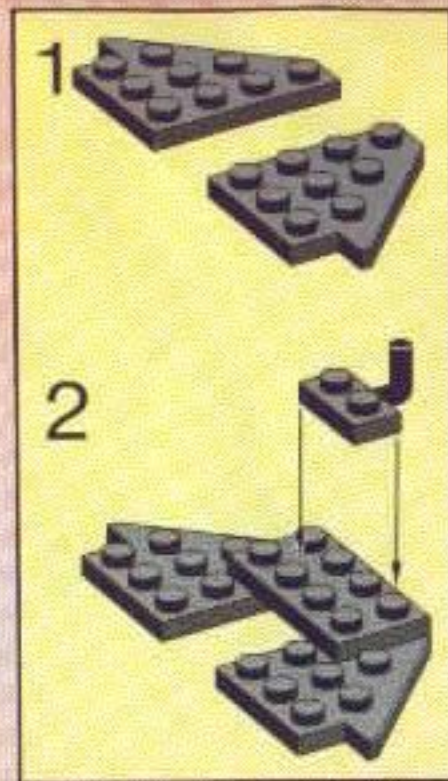

6274

LEGOLAND

1

2

3

9

10

11

12

1

2

13

| | | | |
|---|--|---|--|
| 1 | | 5 | |
| 2 | | 6 | |
| 3 | | | |
| 4 | | | |

100cm

1 2 3

1. A grey 1x4 Technic brick with four holes and a small bump on the side.

2. A red 1x4 Technic brick with a raised top edge and four holes.

3. A completed red cannon on a red base with two wheels. A grey barrel is attached to the front. To the right of the cannon are six black cylindrical pieces representing cannonballs.