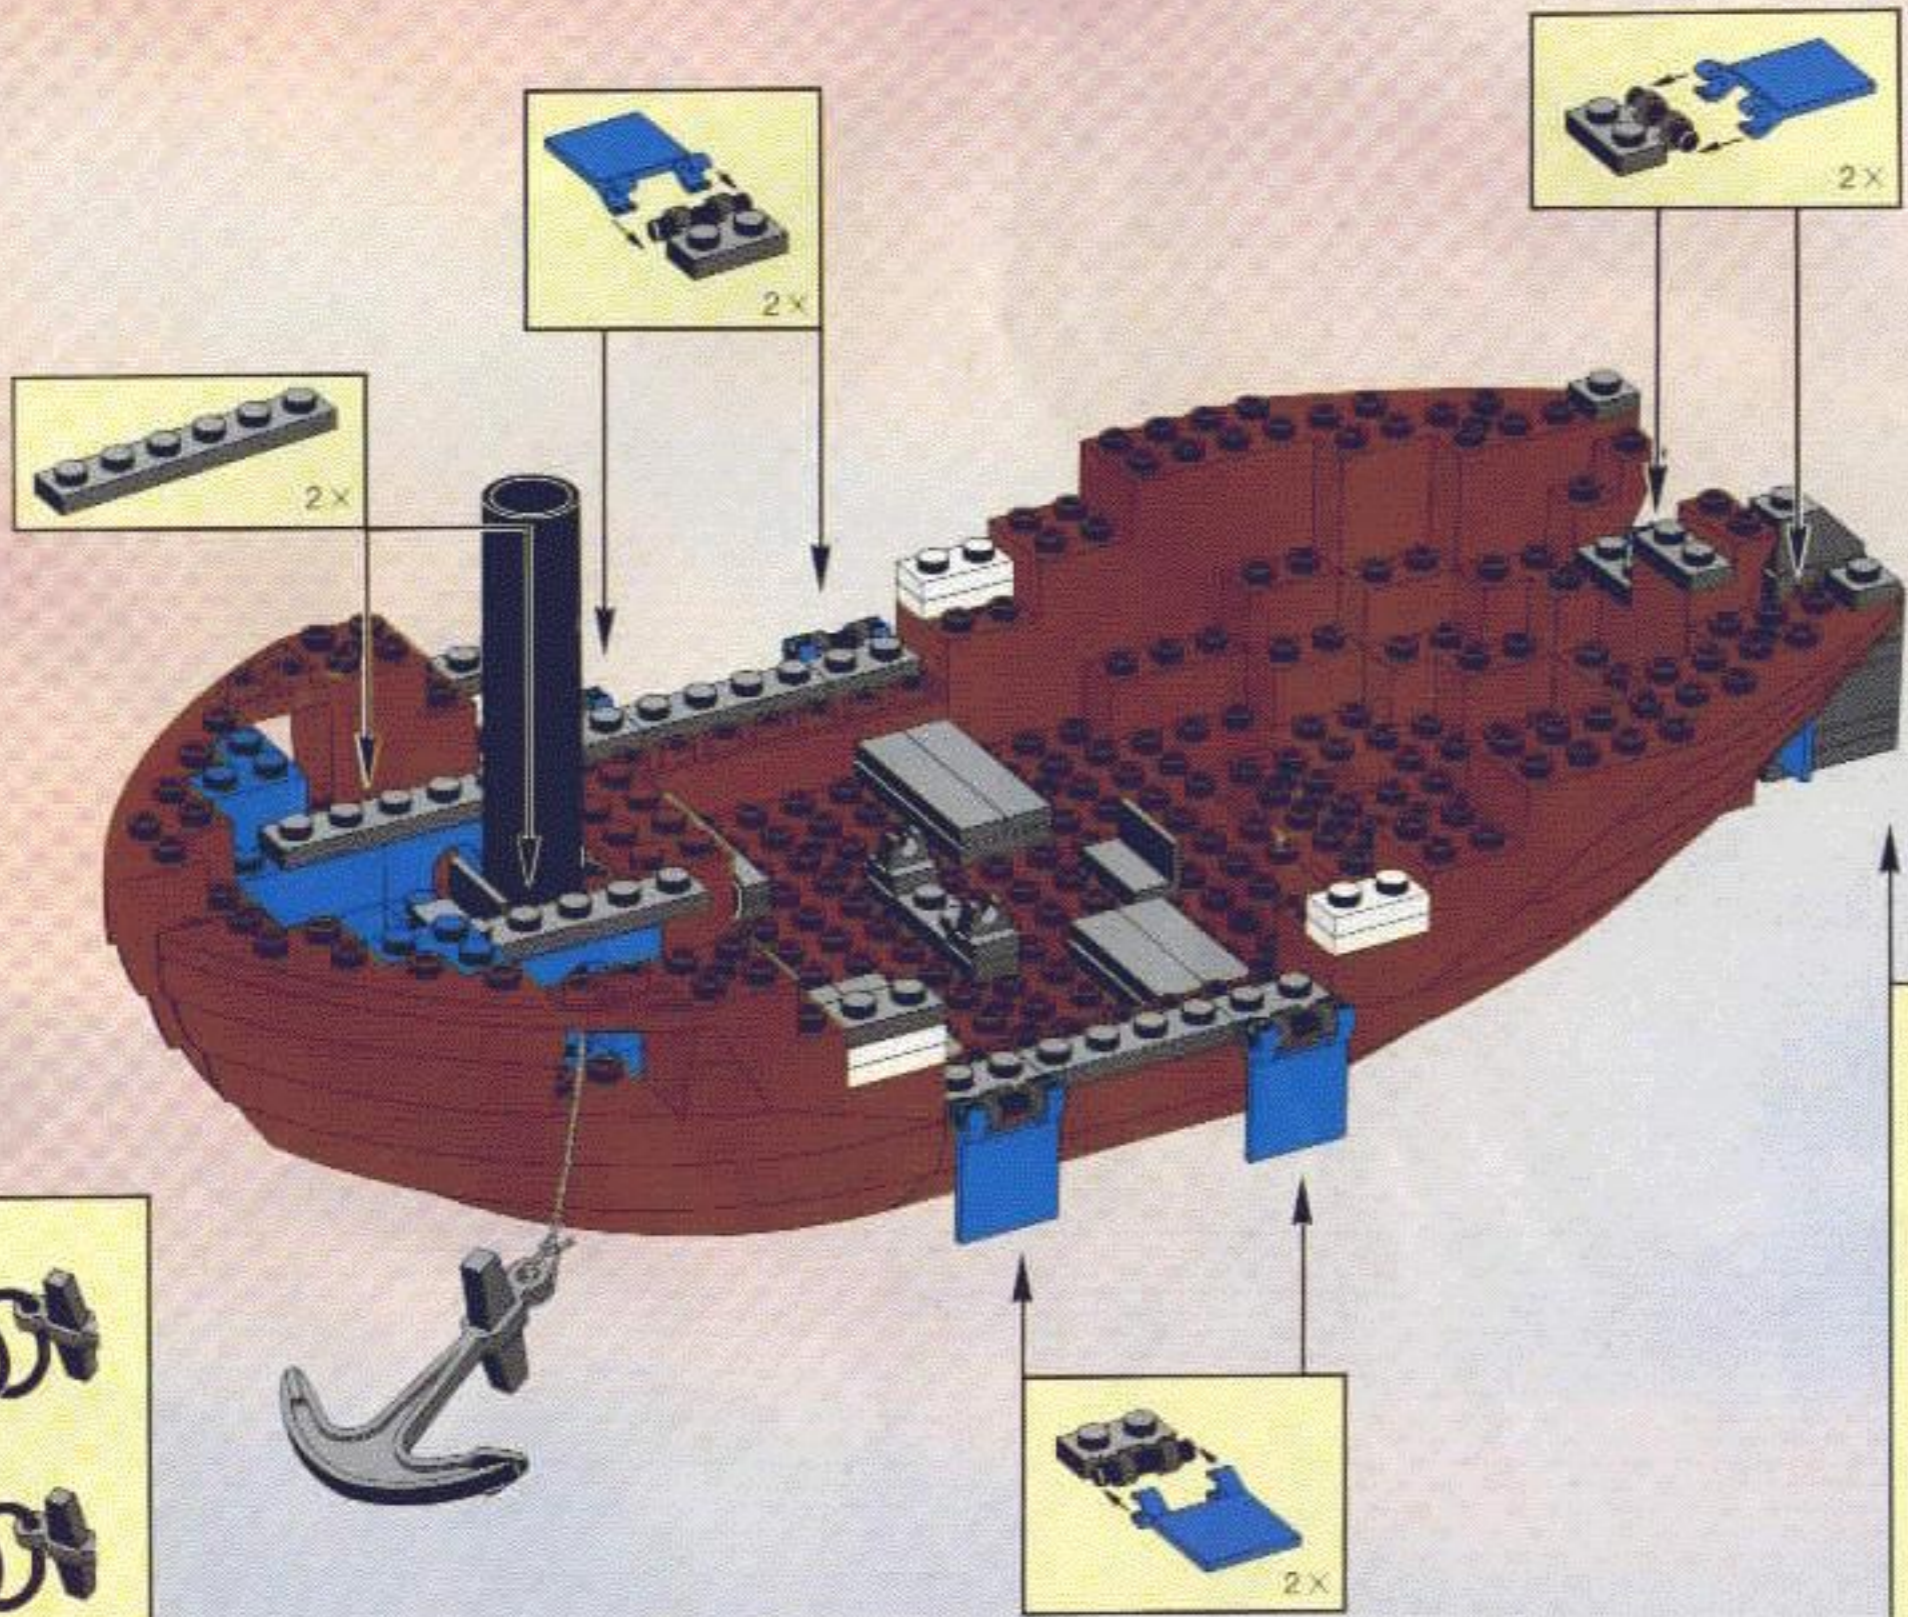

6274

LEGOLAND

1

2

3

9

10

11

12

1

2

13

| | | | |
|---|--|---|--|
| 1 | | 5 | |
| 2 | | 6 | |
| 3 | | | |
| 4 | | | |

100cm

1 2 3

1. A grey 1x4 Technic brick with four holes and a small bump on the side.

2. A red 1x4 Technic brick with a raised top edge and four holes.

3. A completed red cannon on a red base with two wheels. A grey barrel is attached to the front. To the right of the cannon are six black cylindrical pieces representing cannonballs.