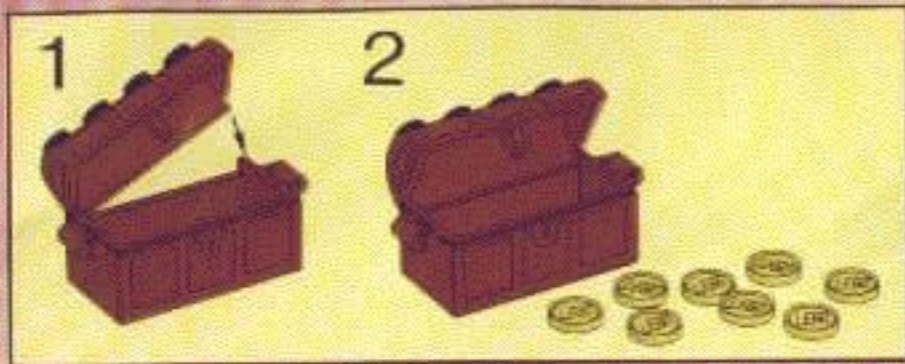

6274

LEGOLAND

1

2

3

9

10

11

12

1

2

13

| | | | |
|---|--|---|--|
| 1 | | 5 | |
| 2 | | 6 | |
| 3 | | | |
| 4 | | | |

100cm

1 2 3

1. A grey 1x4 Technic brick with four holes and a small bump on the side.

2. A red 1x4 Technic brick with a raised top edge and four holes.

3. A completed red cannon on a red base with two wheels. A grey barrel is attached to the front. To the right of the cannon are six black cylindrical pieces representing cannonballs.