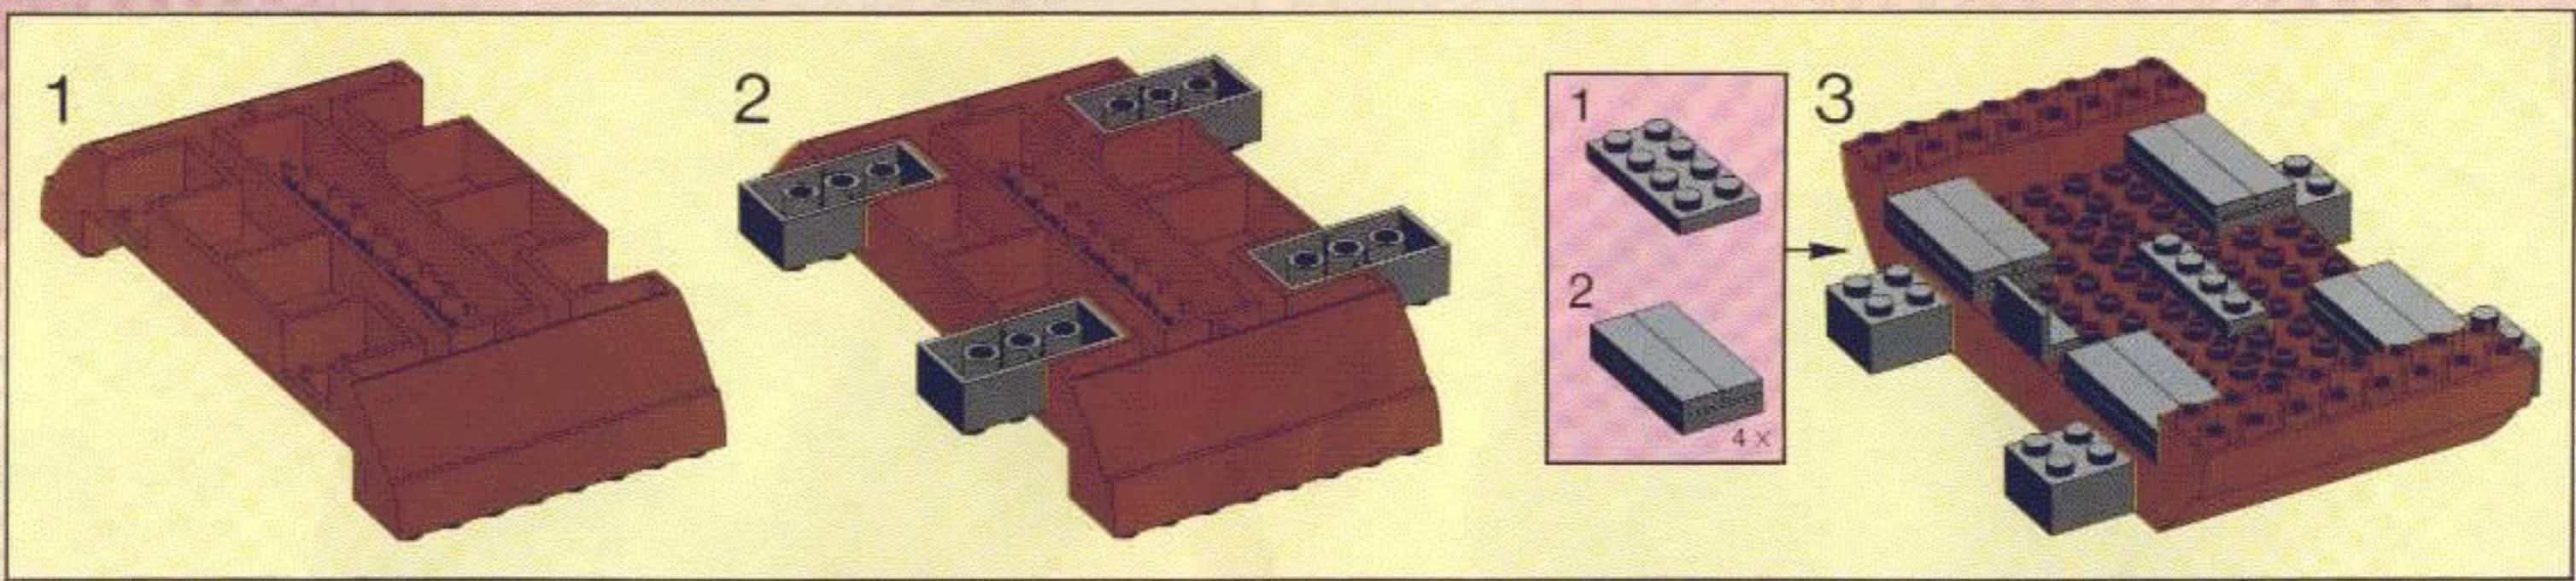

6274

LEGOLAND

1

2

3

9

10

11

12

1

2

13

| | | | |
|---|--|---|--|
| 1 | | 5 | |
| 2 | | 6 | |
| 3 | | | |
| 4 | | | |

100cm

1 2 3

1. A grey 1x4 Technic brick with four holes and a small bump on the side.

2. A red 1x4 Technic brick with a raised top edge and four holes.

3. A completed red cannon on a red base with two wheels. A grey barrel is attached to the front. To the right of the cannon are six black cylindrical pieces representing cannonballs.