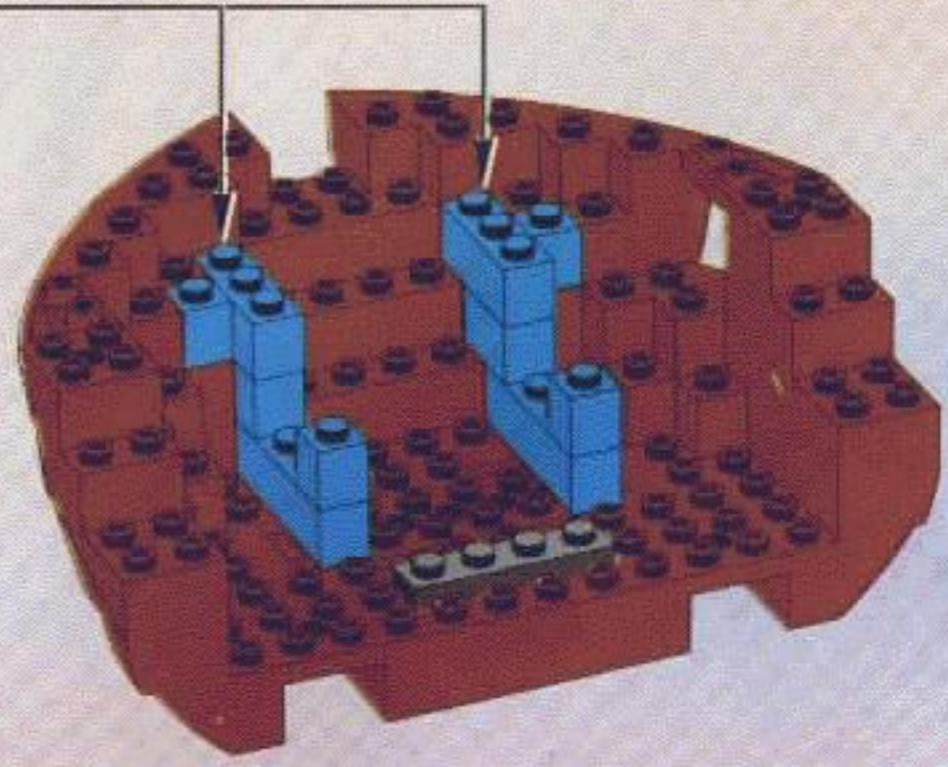

6274

LEGOLAND

1

2

3

9

10

11

12

1

2

13

| | | | |
|---|--|---|--|
| 1 | | 5 | |
| 2 | | 6 | |
| 3 | | | |
| 4 | | | |

100cm

1 2 3

1. A grey 1x4 Technic brick with four holes and a small bump on the side.

2. A red 1x4 Technic brick with a raised top edge and four holes.

3. A completed red cannon on a red base with two wheels. A grey barrel is attached to the front. To the right of the cannon are six black cylindrical pieces representing cannonballs.