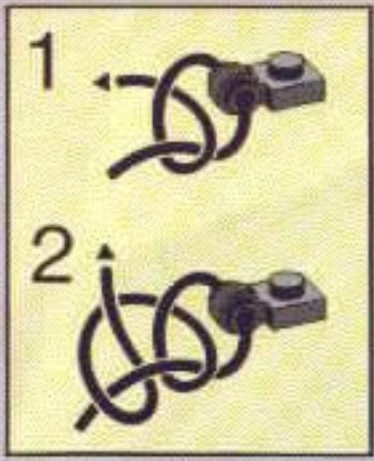

12

1

2

13

| | | | |
|---|--|---|--|
| 1 | | 5 | |
| 2 | | 6 | |
| 3 | | | |
| 4 | | | |

100cm

1 2 3

1. A grey 1x4 Technic brick with four holes and a small bump on the side.

2. A red 1x4 Technic brick with a raised top edge and four holes.

3. A completed red cannon on a red base with two wheels. A grey barrel is attached to the front. To the right of the cannon are six black cylindrical pieces representing cannonballs.