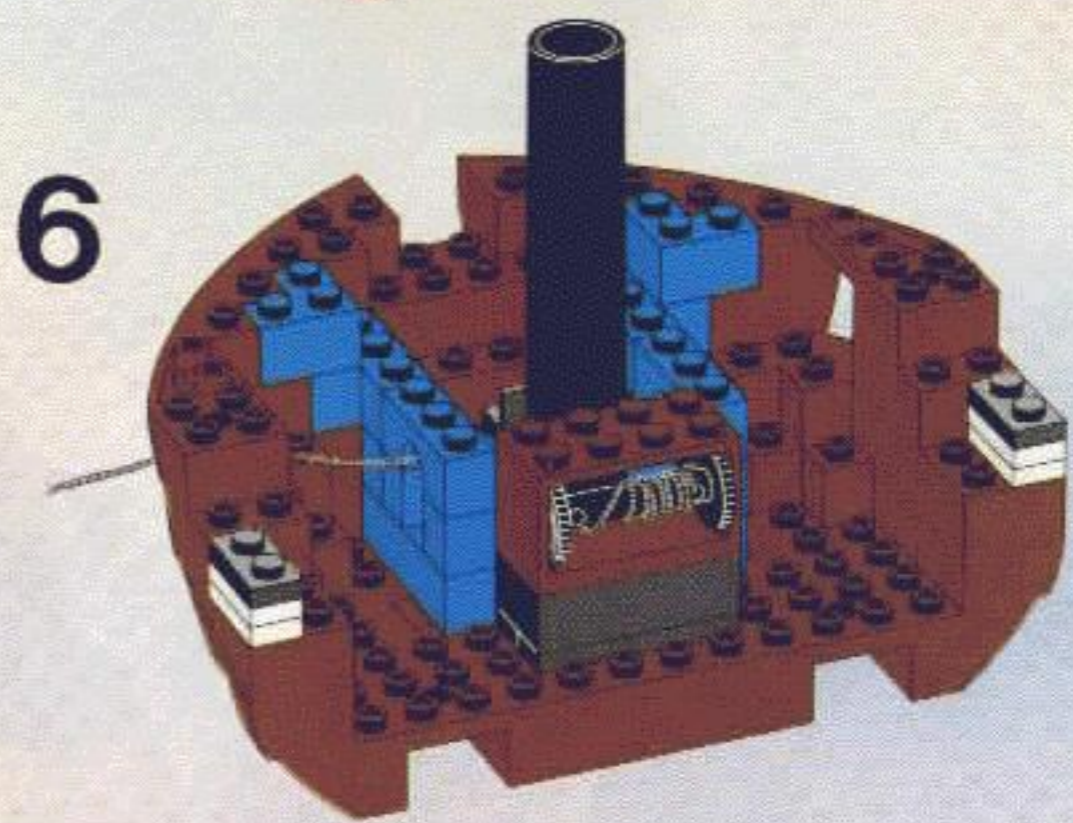

6274

LEGOLAND

1

2

3

9

10

11

12

1

2

13

| | | | |
|---|--|---|--|
| 1 | | 5 | |
| 2 | | 6 | |
| 3 | | | |
| 4 | | | |

100cm

1 2 3

1. A grey 1x4 Technic brick with four holes and a small bump on the side.

2. A red 1x4 Technic brick with a raised top edge and four holes.

3. A completed red cannon on a red base with two wheels. A grey barrel is attached to the front. To the right of the cannon are six black cylindrical pieces representing cannonballs.