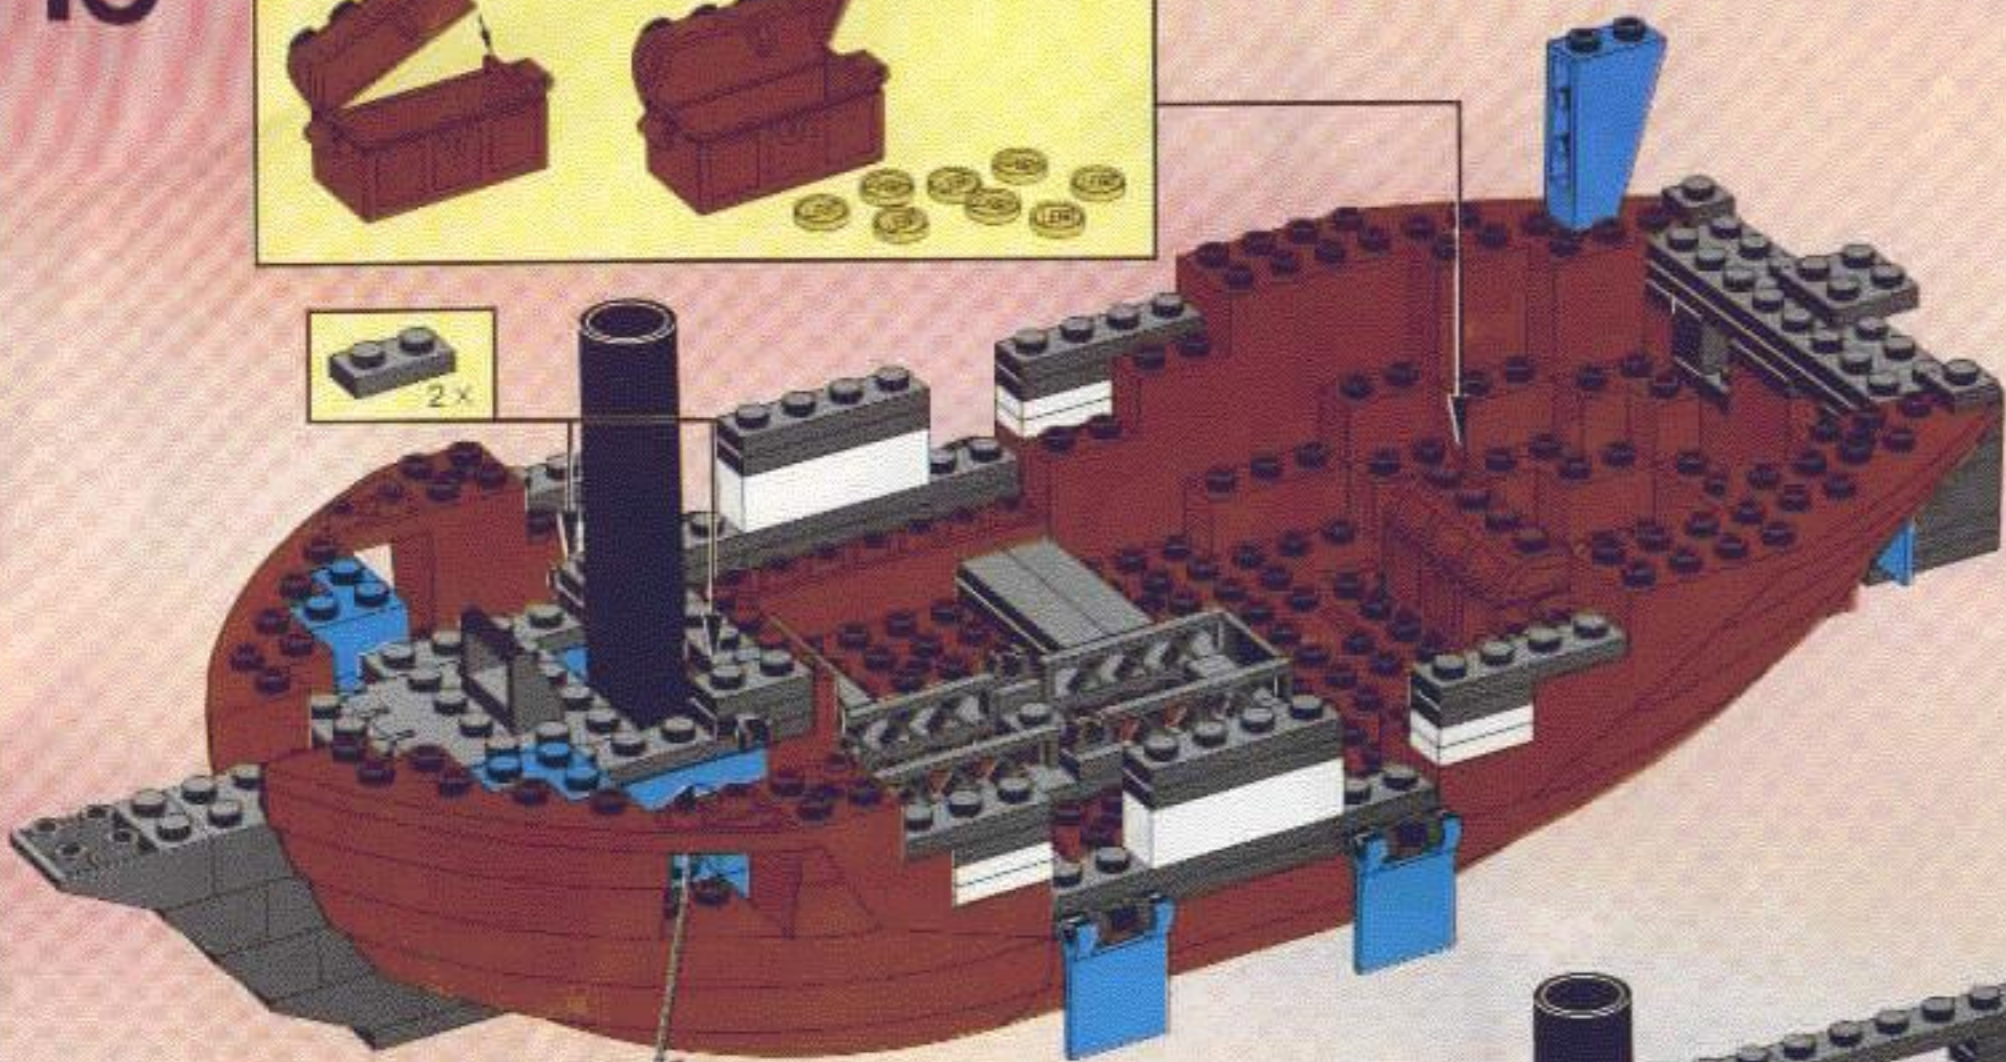

6274

LEGOLAND

1

2

3

9

10

11

12

1

2

13

| | | | |
|---|--|---|--|
| 1 | | 5 | |
| 2 | | 6 | |
| 3 | | | |
| 4 | | | |

100cm

1 2 3

1. A grey 1x4 Technic brick with four holes and a small bump on the side.

2. A red 1x4 Technic brick with a raised top edge and four holes.

3. A completed red cannon on a red base with two wheels. A grey barrel is attached to the front. To the right of the cannon are six black cylindrical pieces representing cannonballs.