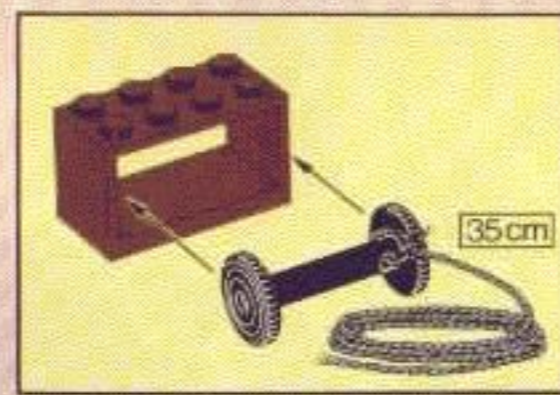

6274

LEGOLAND

1

2

3

9

10

11

12

1

2

13

| | | | |
|---|--|---|--|
| 1 | | 5 | |
| 2 | | 6 | |
| 3 | | | |
| 4 | | | |

100cm

1 2 3

1. A grey 1x4 Technic brick with four holes and a small bump on the side.

2. A red 1x4 Technic brick with a raised top edge and four holes.

3. A completed red cannon on a red base with two wheels. A grey barrel is attached to the front. To the right of the cannon are six black cylindrical pieces representing cannonballs.