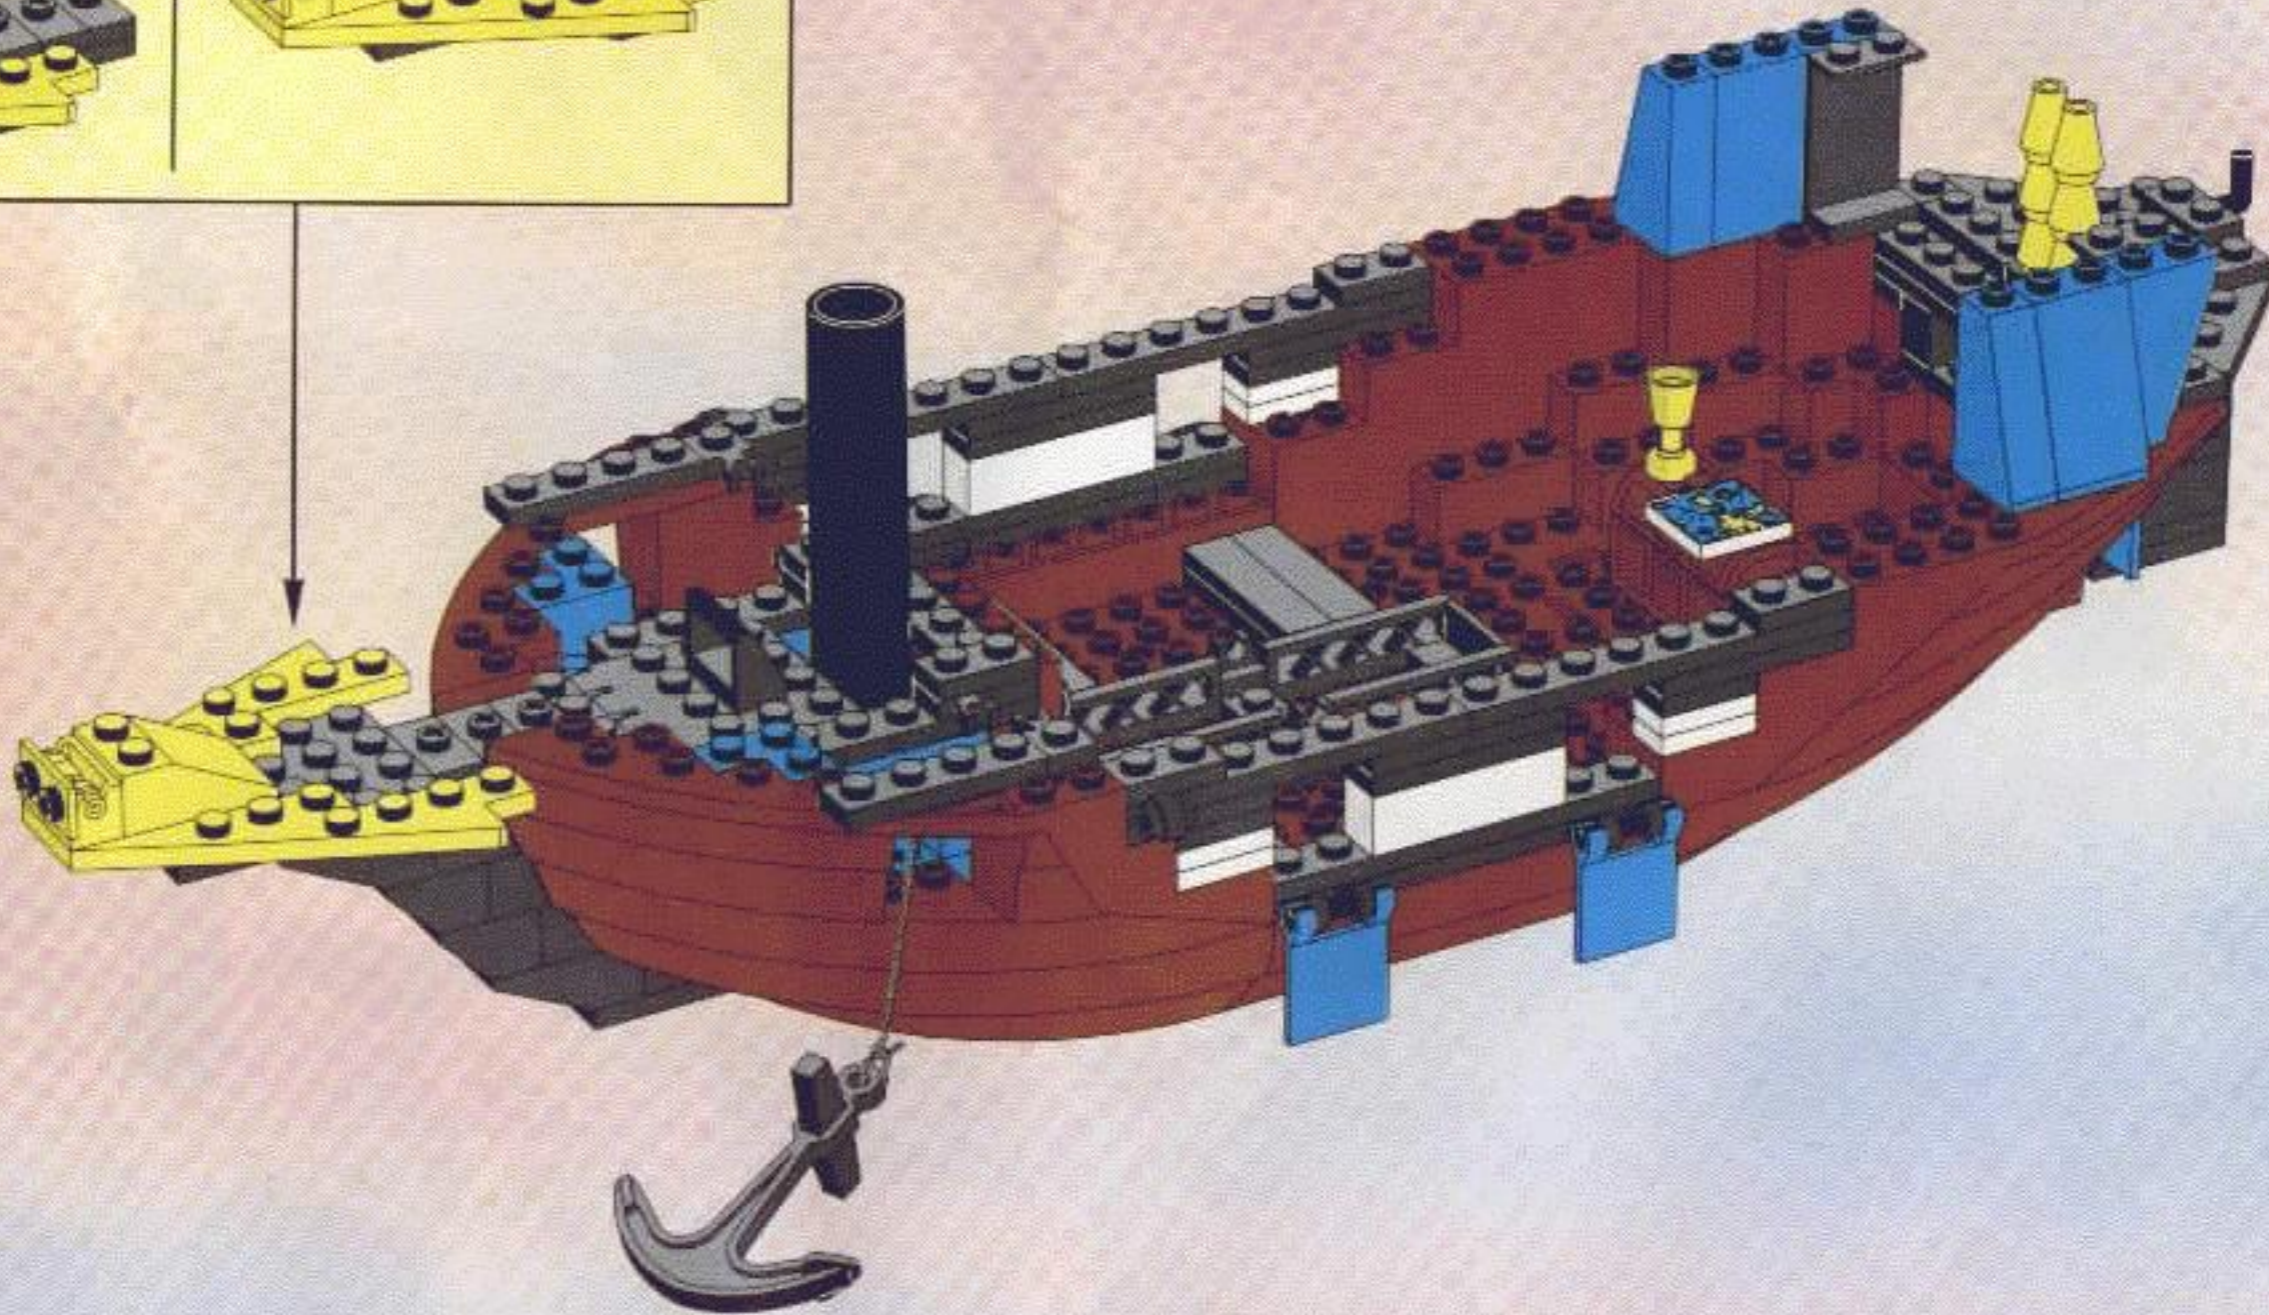

6274

LEGOLAND

1

2

3

9

10

11

12

1

2

13

| | | | |
|---|--|---|--|
| 1 | | 5 | |
| 2 | | 6 | |
| 3 | | | |
| 4 | | | |

100cm

1 2 3

1. A grey 1x4 Technic brick with four holes and a small bump on the side.

2. A red 1x4 Technic brick with a raised top edge and four holes.

3. A completed red cannon on a red base with two wheels. A grey barrel is attached to the front. To the right of the cannon are six black cylindrical pieces representing cannonballs.