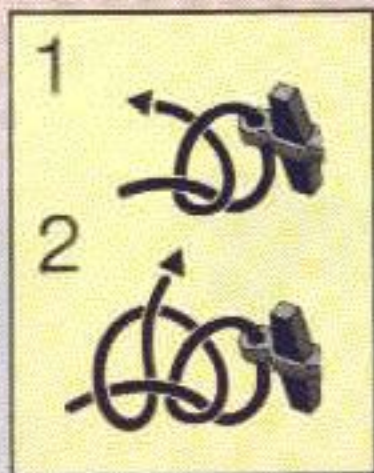

6274

LEGOLAND

1

2

3

9

10

11

12

1

2

13

| | | | |
|---|--|---|--|
| 1 | | 5 | |
| 2 | | 6 | |
| 3 | | | |
| 4 | | | |

100cm

1 2 3

1. A grey 1x4 Technic brick with four holes and a small bump on the side.

2. A red 1x4 Technic brick with a raised top edge and four holes.

3. A completed red cannon on a red base with two wheels. A grey barrel is attached to the front. To the right of the cannon are six black cylindrical pieces representing cannonballs.