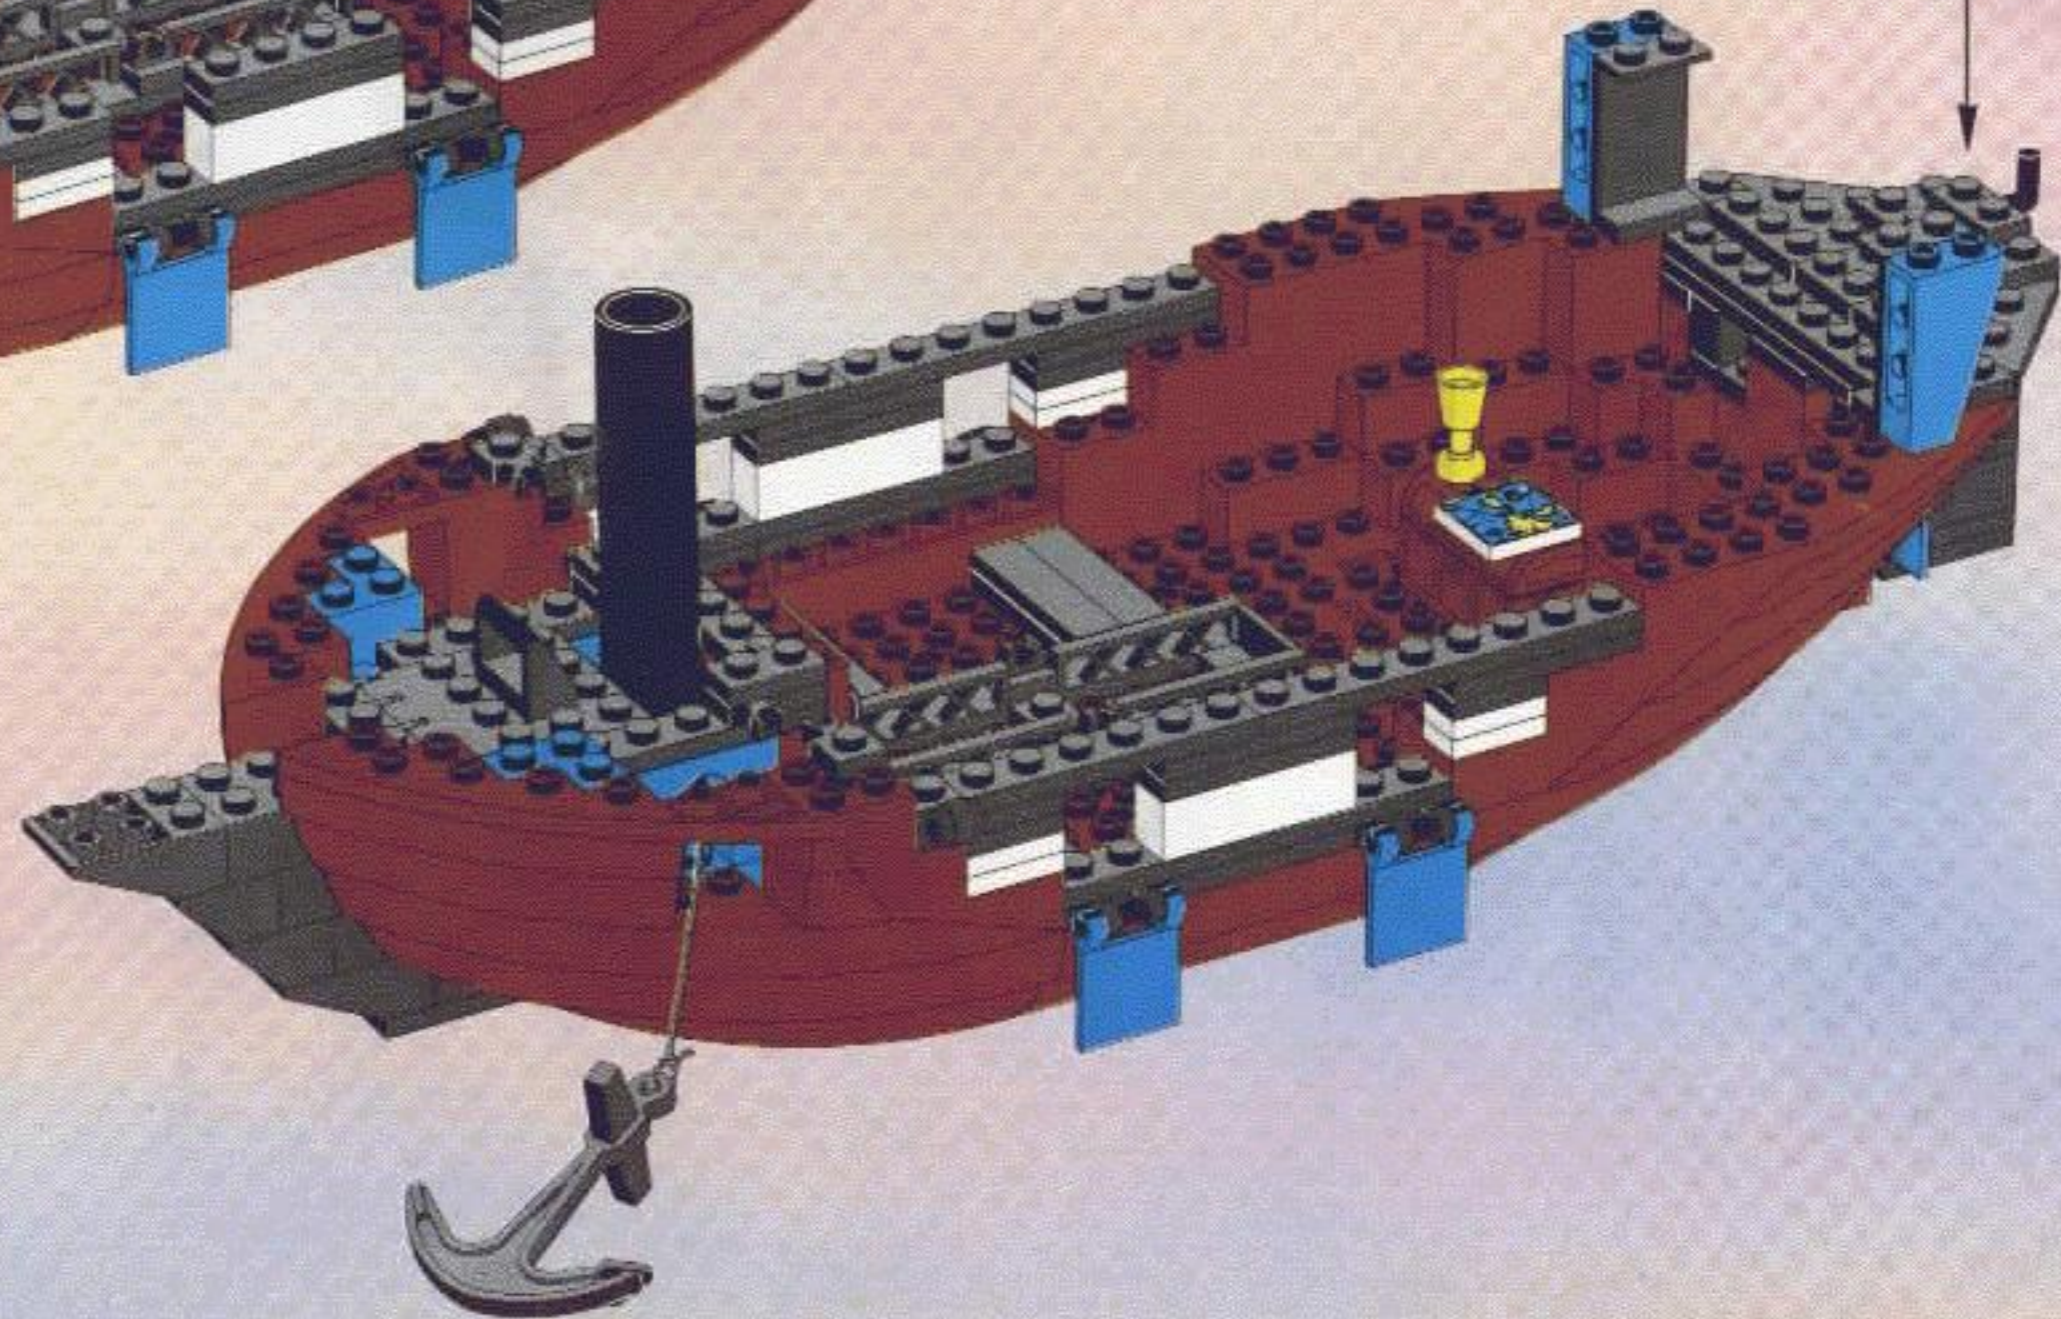

6274

LEGOLAND

1

2

3

9

10

11

12

1

2

13

| | | | |
|---|--|---|--|
| 1 | | 5 | |
| 2 | | 6 | |
| 3 | | | |
| 4 | | | |

100cm

1 2 3

1. A grey 1x4 Technic brick with four holes and a small bump on the side.

2. A red 1x4 Technic brick with a raised top edge and four holes.

3. A completed red cannon on a red base with two wheels. A grey barrel is attached to the front. To the right of the cannon are six black cylindrical pieces representing cannonballs.