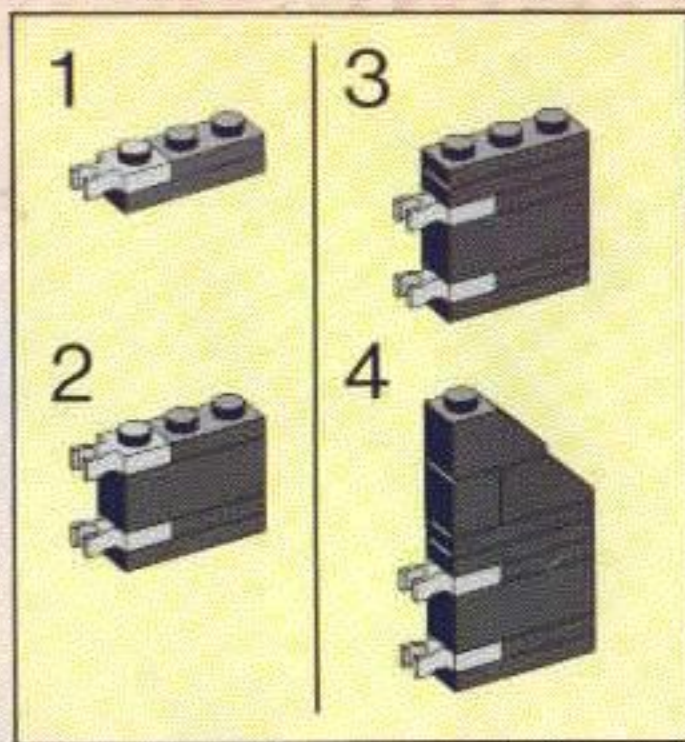

6274

LEGOLAND

1

2

3

9

10

11

12

1

2

13

| | | | |
|---|--|---|--|
| 1 | | 5 | |
| 2 | | 6 | |
| 3 | | | |
| 4 | | | |

100cm

1 2 3

1. A grey 1x4 Technic brick with four holes and a small bump on the side.

2. A red 1x4 Technic brick with a raised top edge and four holes.

3. A completed red cannon on a red base with two wheels. A grey barrel is attached to the front. To the right of the cannon are six black cylindrical pieces representing cannonballs.