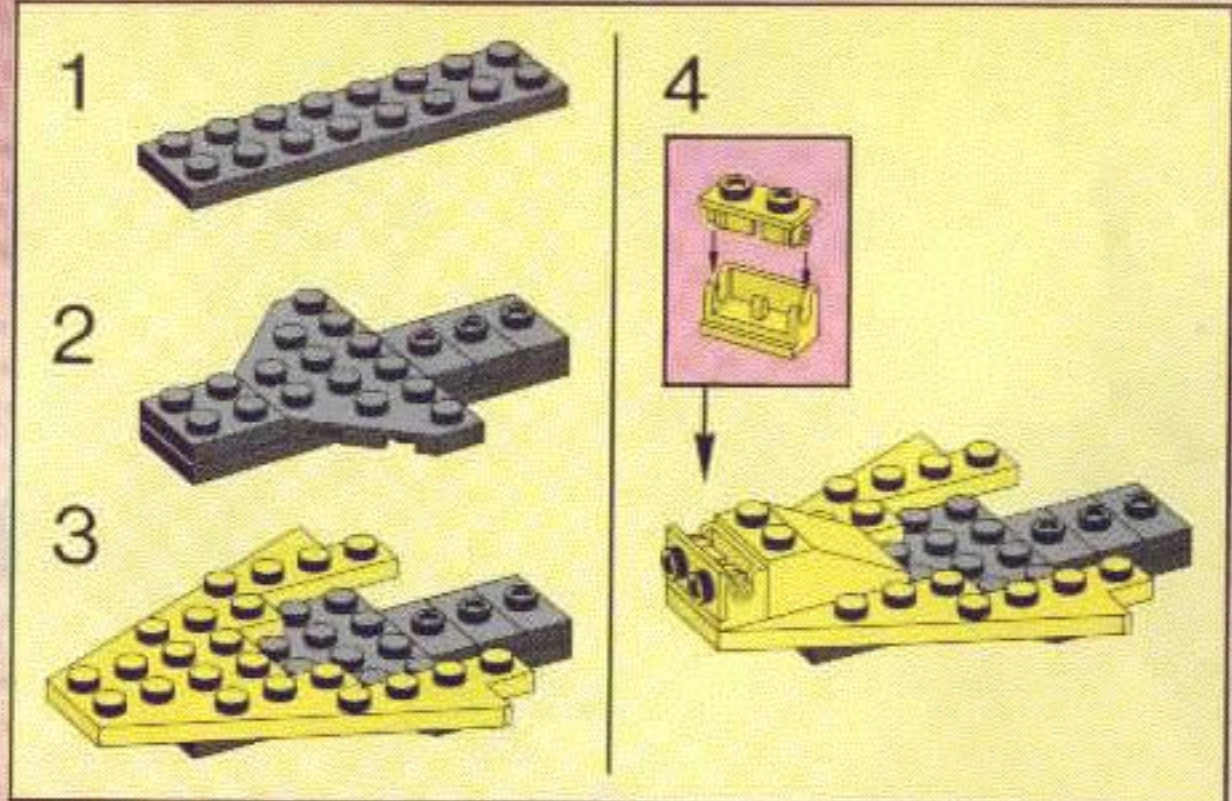

6274

LEGOLAND

1

2

3

9

10

11

12

1

2

13

| | | | |
|---|--|---|--|
| 1 | | 5 | |
| 2 | | 6 | |
| 3 | | | |
| 4 | | | |

100cm

1 2 3

1. A grey 1x4 Technic brick with four holes and a small bump on the side.

2. A red 1x4 Technic brick with a raised top edge and four holes.

3. A completed red cannon on a red base with two wheels. A grey barrel is attached to the front. To the right of the cannon are six black cylindrical pieces representing cannonballs.