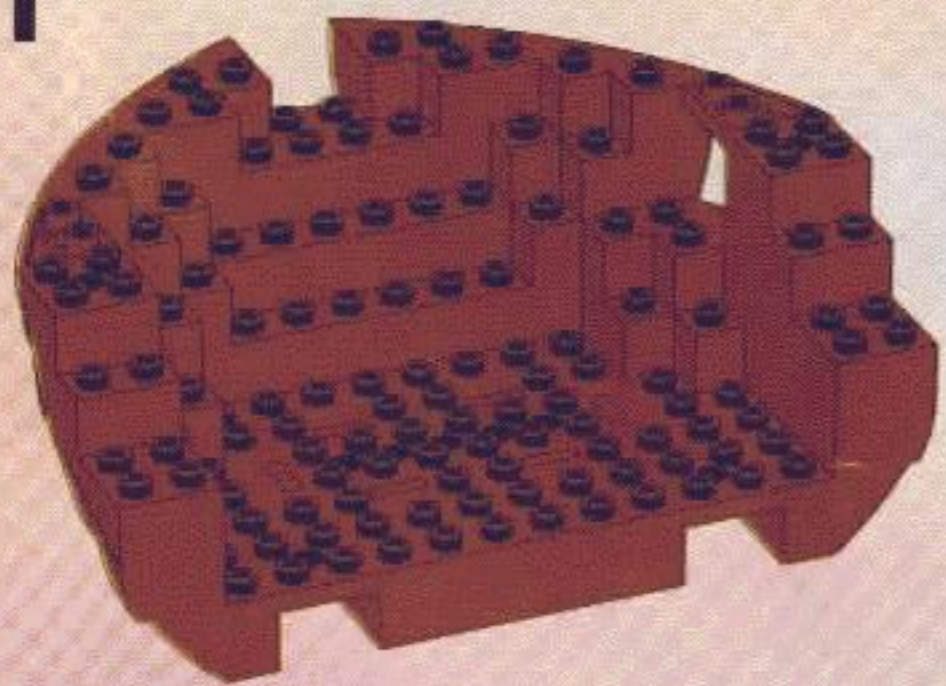

6274

LEGOLAND

1

2

3

9

10

11

12

1

2

13

| | | | |
|---|--|---|--|
| 1 | | 5 | |
| 2 | | 6 | |
| 3 | | | |
| 4 | | | |

100cm

1 2 3

1. A grey 1x4 Technic brick with four holes and a small bump on the side.

2. A red 1x4 Technic brick with a raised top edge and four holes.

3. A completed red cannon on a red base with two wheels. A grey barrel is attached to the front. To the right of the cannon are six black cylindrical pieces representing cannonballs.