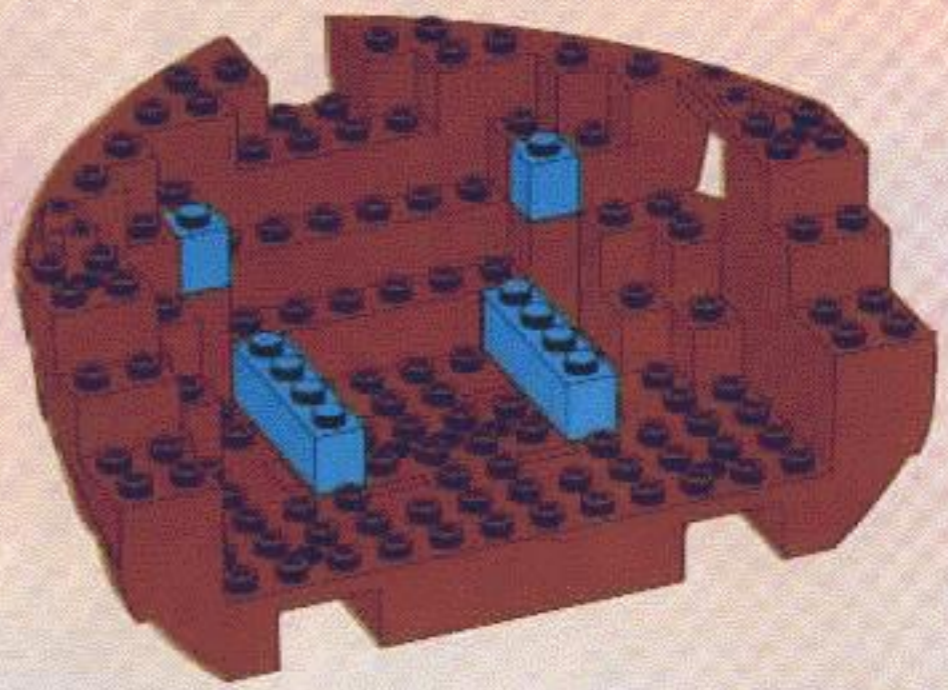

6274

LEGOLAND

1

2

3

9

10

11

12

1

2

13

| | | | |
|---|--|---|--|
| 1 | | 5 | |
| 2 | | 6 | |
| 3 | | | |
| 4 | | | |

100cm

1 2 3

1. A grey 1x4 Technic brick with four holes and a small bump on the side.

2. A red 1x4 Technic brick with a raised top edge and four holes.

3. A completed red cannon on a red base with two wheels. A grey barrel is attached to the front. To the right of the cannon are six black cylindrical pieces representing cannonballs.