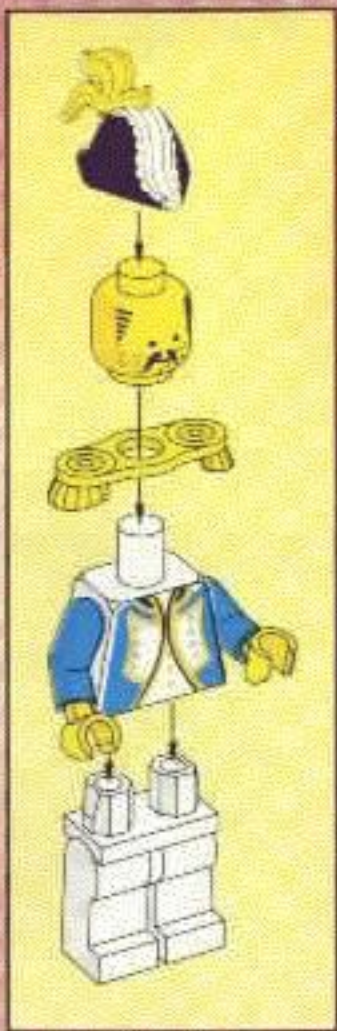

6274

LEGOLAND

1

2

3

9

10

11

12

1

2

13

| | | | |
|---|--|---|--|
| 1 | | 5 | |
| 2 | | 6 | |
| 3 | | | |
| 4 | | | |

100cm

1 2 3

1. A grey 1x4 Technic brick with four holes and a small bump on the side.

2. A red 1x4 Technic brick with a raised top edge and four holes.

3. A completed red cannon on a red base with two wheels. A grey barrel is attached to the front. To the right of the cannon are six black cylindrical pieces representing cannonballs.