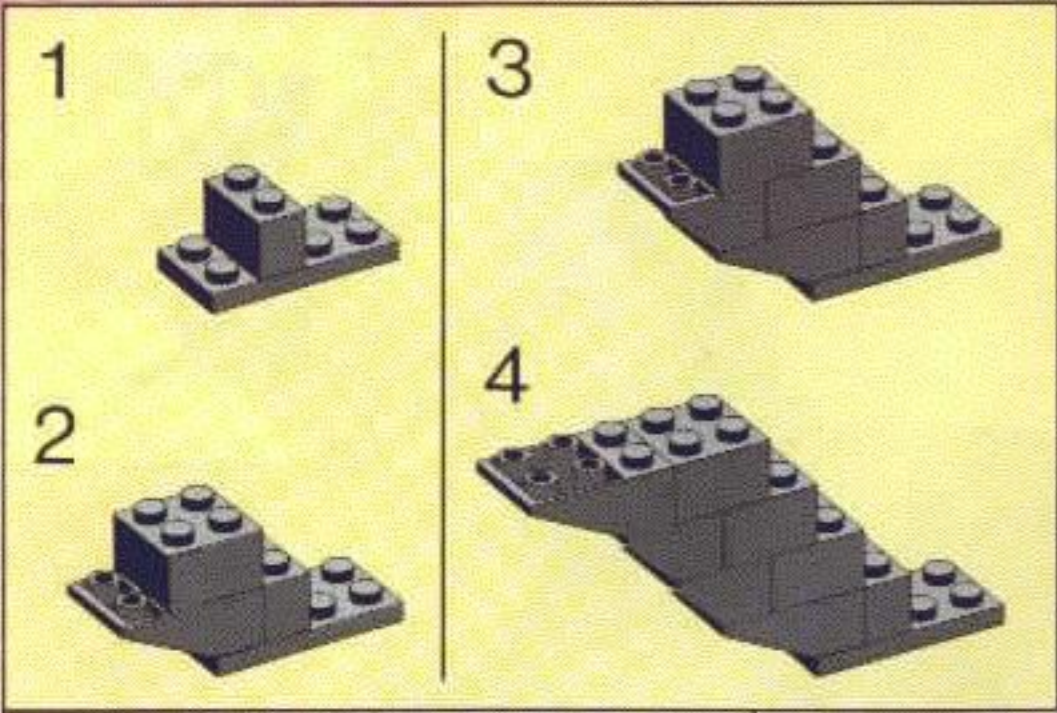

6274

LEGOLAND

1

2

3

9

10

11

12

1

2

13

| | | | |
|---|--|---|--|
| 1 | | 5 | |
| 2 | | 6 | |
| 3 | | | |
| 4 | | | |

100cm

1 2 3

1. A grey 1x4 Technic brick with four holes and a small bump on the side.

2. A red 1x4 Technic brick with a raised top edge and four holes.

3. A completed red cannon on a red base with two wheels. A grey barrel is attached to the front. To the right of the cannon are six black cylindrical pieces representing cannonballs.