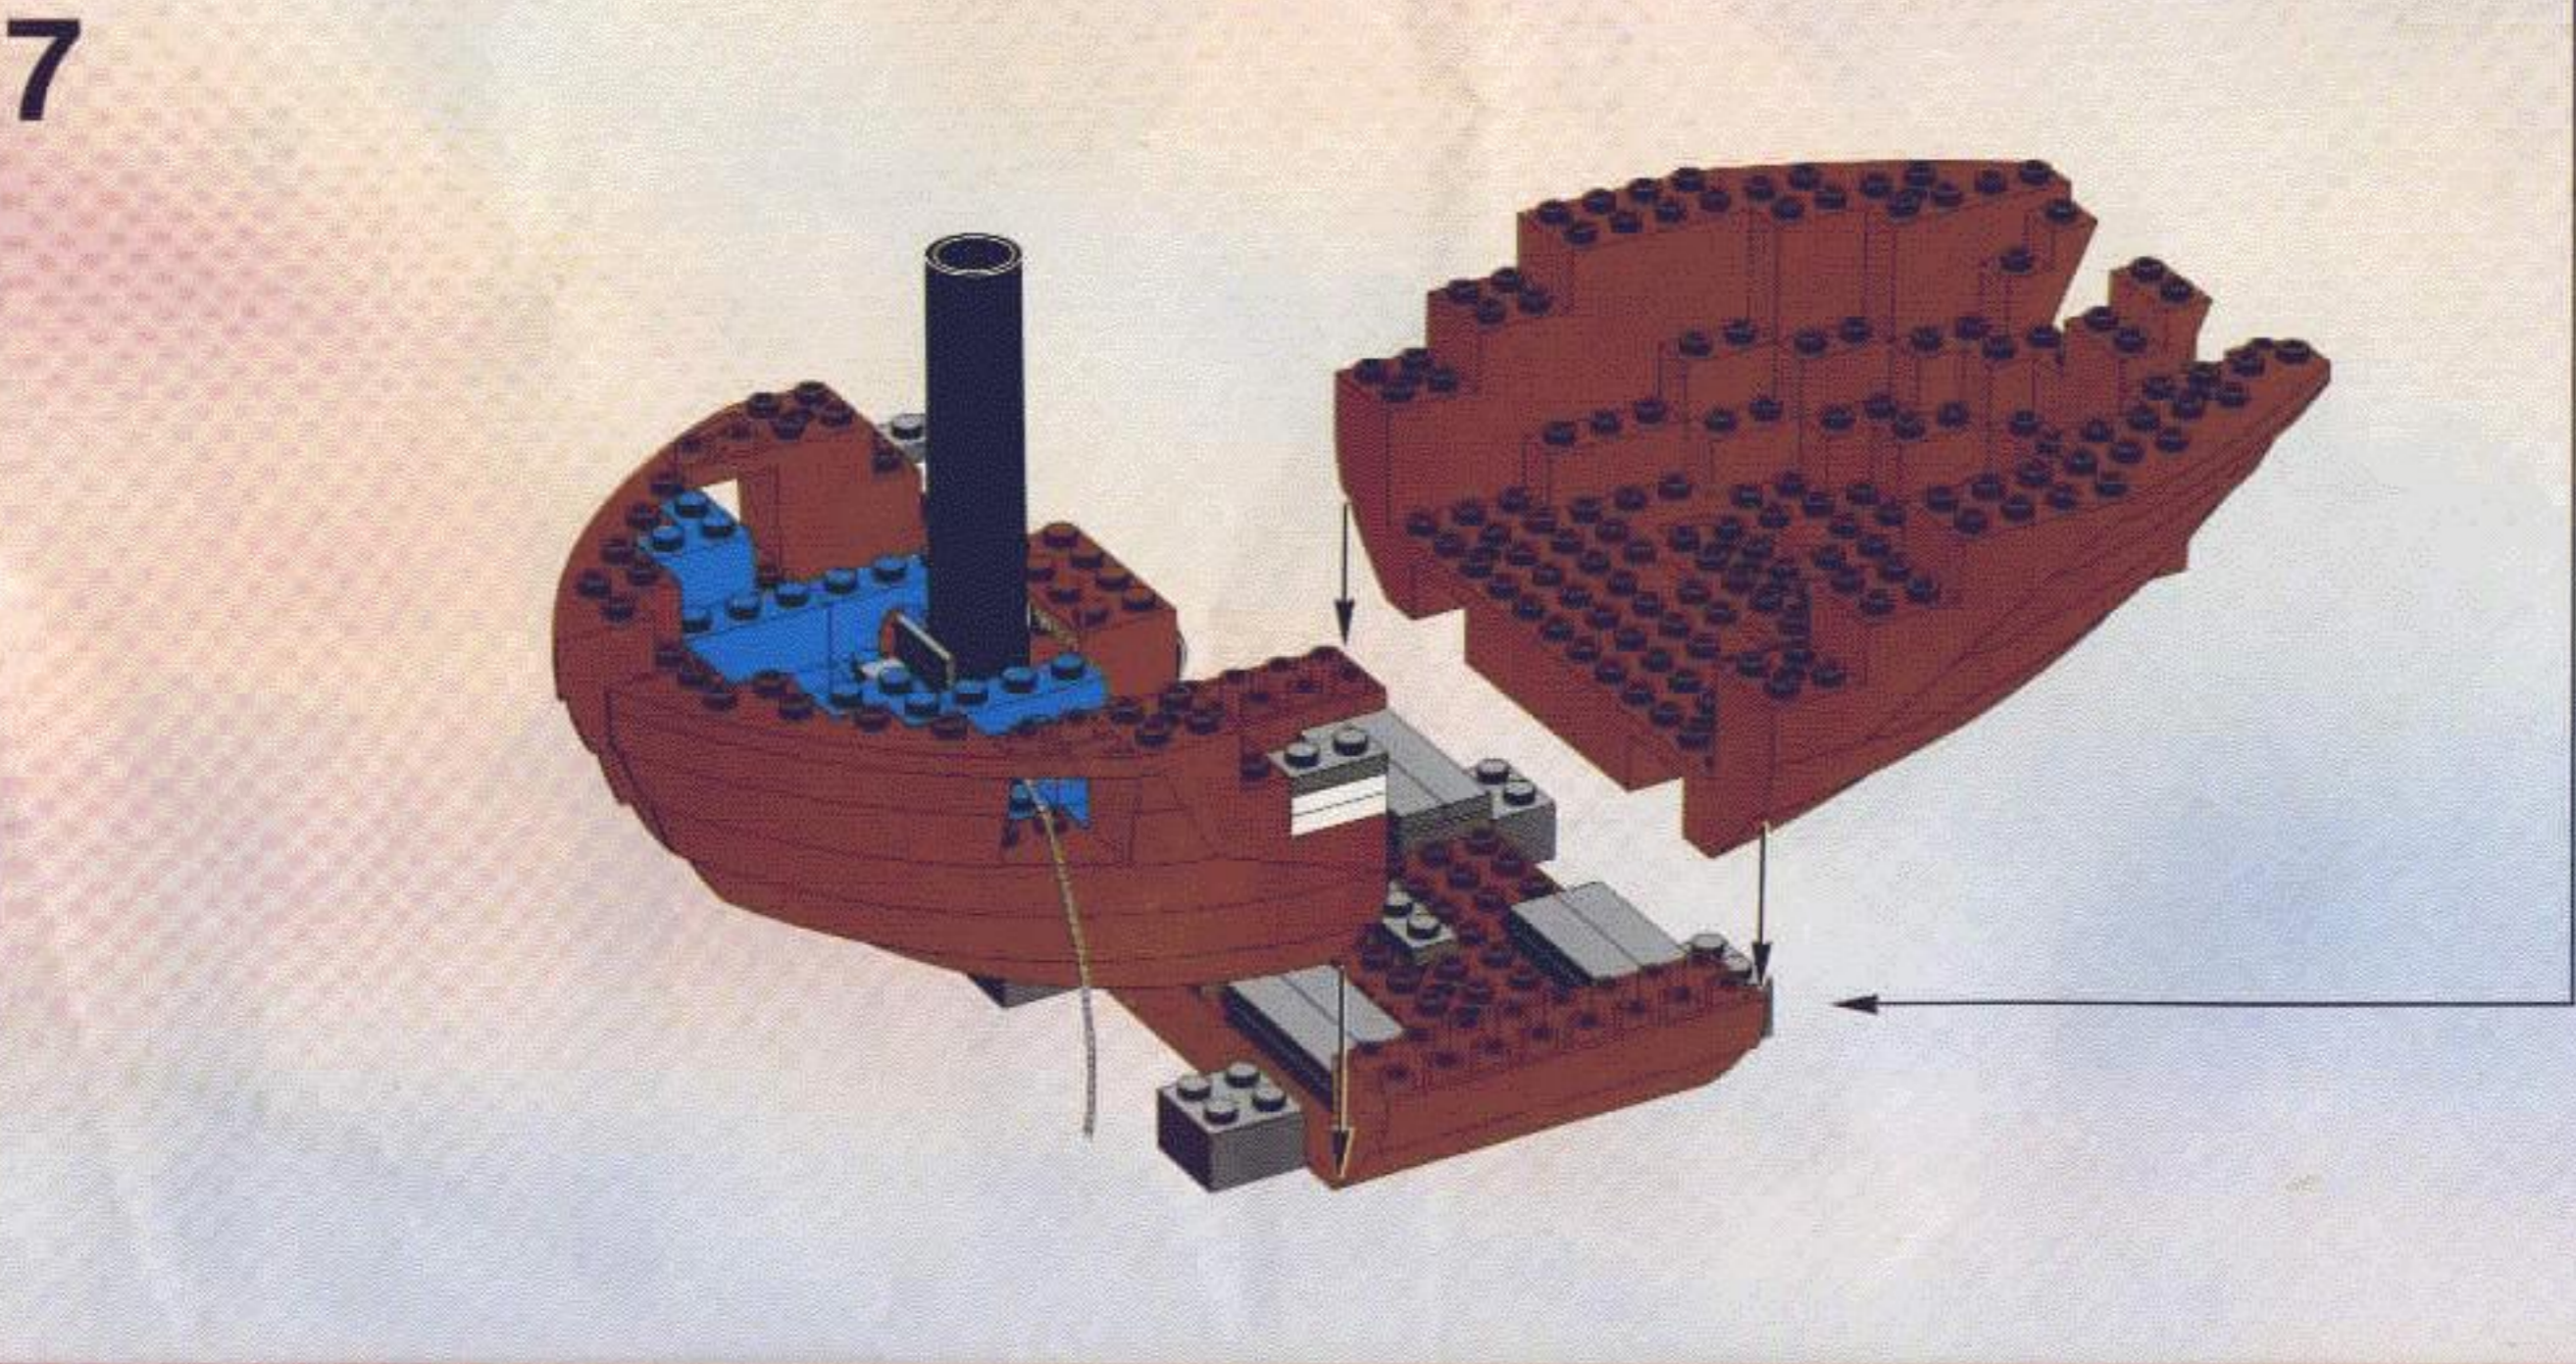

6274

LEGOLAND

1

2

3

9

10

11

12

1

2

13

| | | | |
|---|--|---|--|
| 1 | | 5 | |
| 2 | | 6 | |
| 3 | | | |
| 4 | | | |

100cm

1 2 3

1. A grey 1x4 Technic brick with four holes and a small bump on the side.

2. A red 1x4 Technic brick with a raised top edge and four holes.

3. A completed red cannon on a red base with two wheels. A grey barrel is attached to the front. To the right of the cannon are six black cylindrical pieces representing cannonballs.