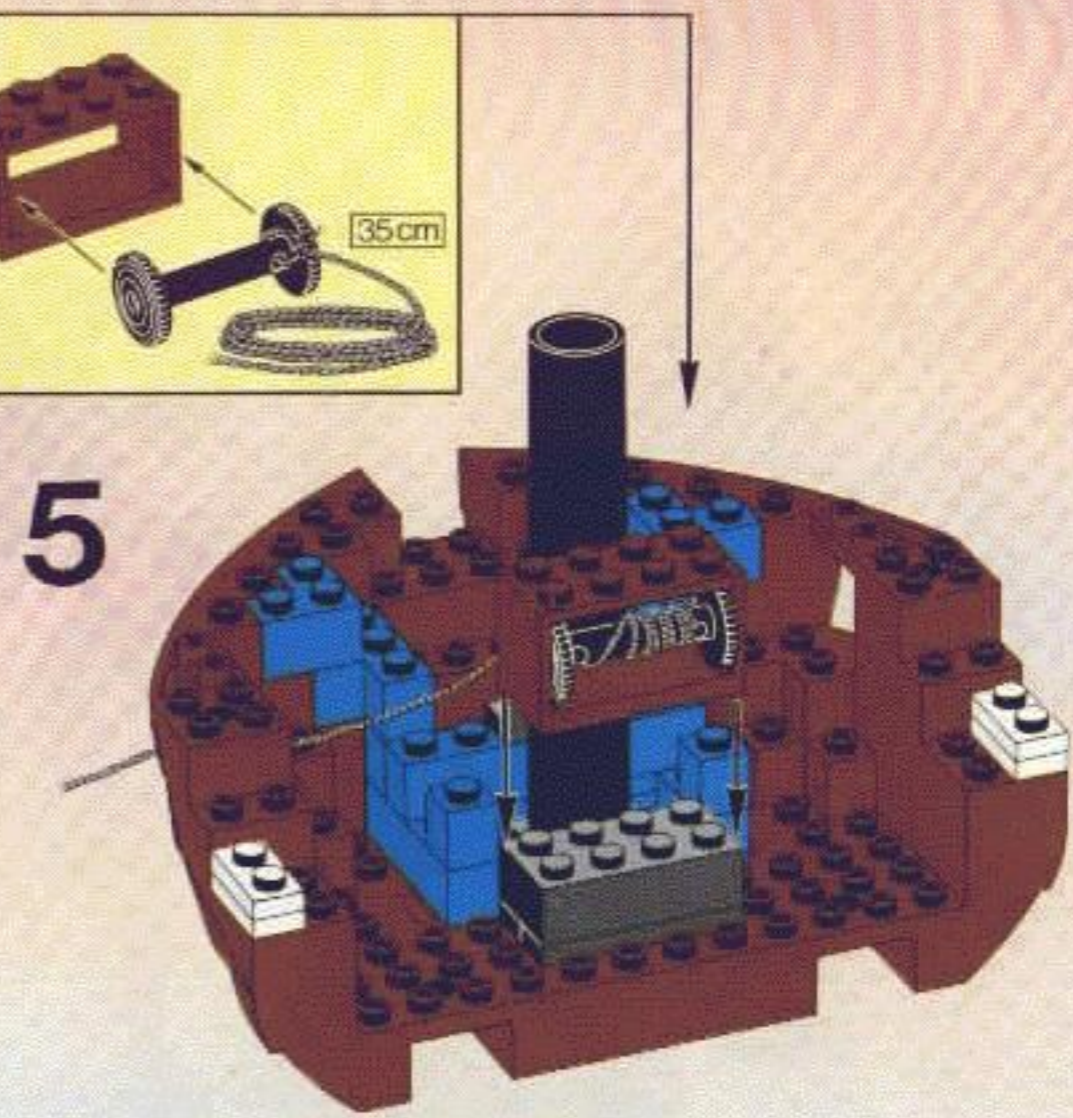

6274

LEGOLAND

1

2

3

9

10

11

12

1

2

13

| | | | |
|---|--|---|--|
| 1 | | 5 | |
| 2 | | 6 | |
| 3 | | | |
| 4 | | | |

100cm

1 2 3

1. A grey 1x4 Technic brick with four holes and a small bump on the side.

2. A red 1x4 Technic brick with a raised top edge and four holes.

3. A completed red cannon on a red base with two wheels. A grey barrel is attached to the front. To the right of the cannon are six black cylindrical pieces representing cannonballs.