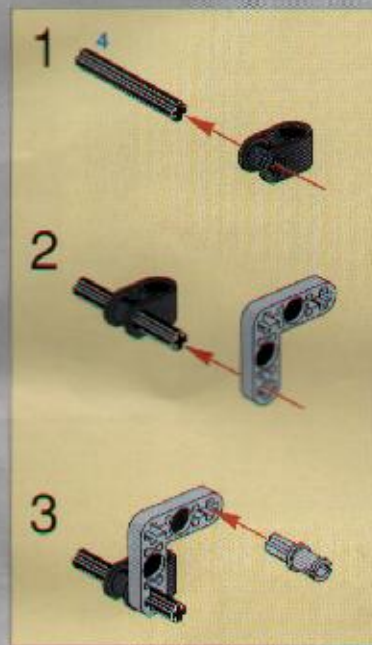

A parts list for step 16. It shows the following parts: 2x grey gear, 1x grey gear, 1x grey axle (length 5), and 2x grey Technic connector.

17

11 1x

26

27 2x 1x 6

+

29

1