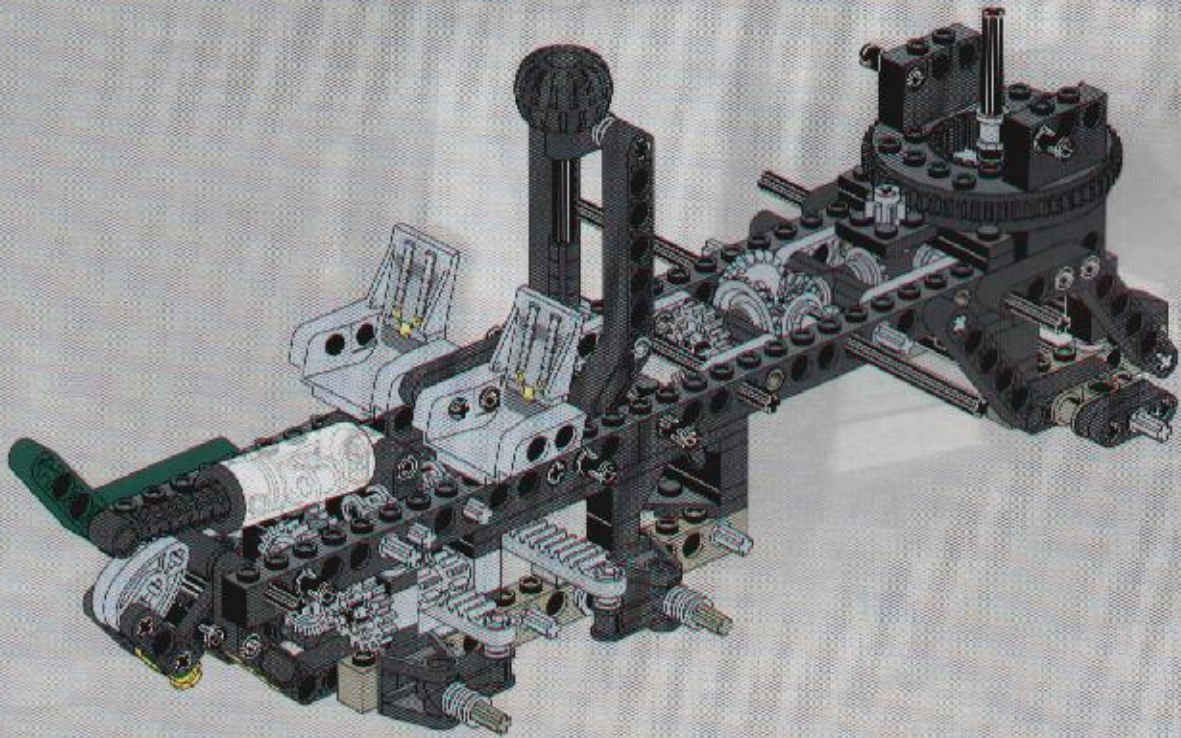

**LEGO**

**TECHNIC**

8446

4

90

126

150

1

A parts list for step 16. It shows the following parts: 2x grey gear, 1x grey gear, 1x grey axle (length 5), and 2x grey Technic connector.

17

11 1x

26

27 2x 1x 6

+

29

1