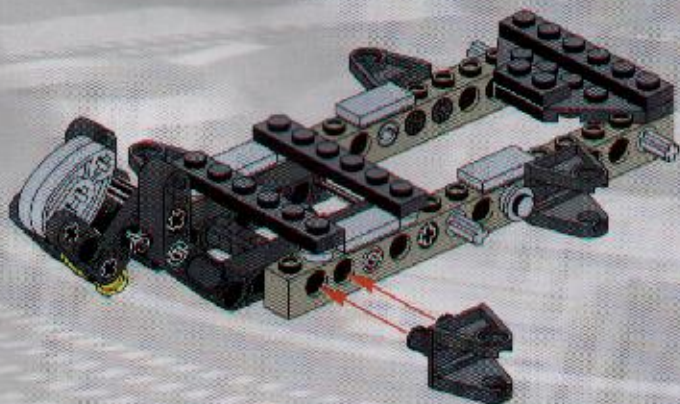

**LEGO**

**TECHNIC**

8446

4

90

126

150

1

A parts list for step 16. It shows the following parts: 2x grey gear, 1x grey gear, 1x grey axle (length 5), and 2x grey Technic connector.

17

11 1x

26

27 2x 1x 6

+

29

1