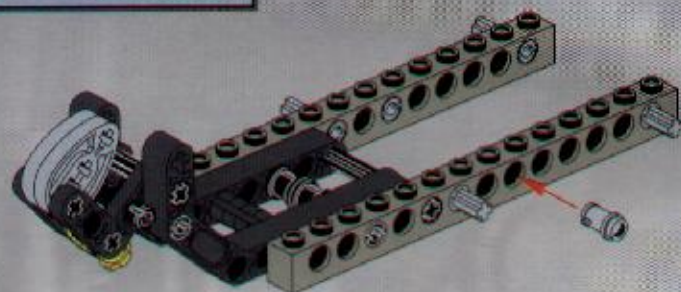

**LEGO**

**TECHNIC**

8446

4

90

126

150

1

2

3

4

5

6

15

16

2x  
1x  
5  
2x

A parts list for step 16. It shows the following parts: 2x grey gear, 1x grey gear, 1x grey axle (length 5), and 2x grey Technic connector.

17

11 1x

26

27 2x 1x 6

+

29

1