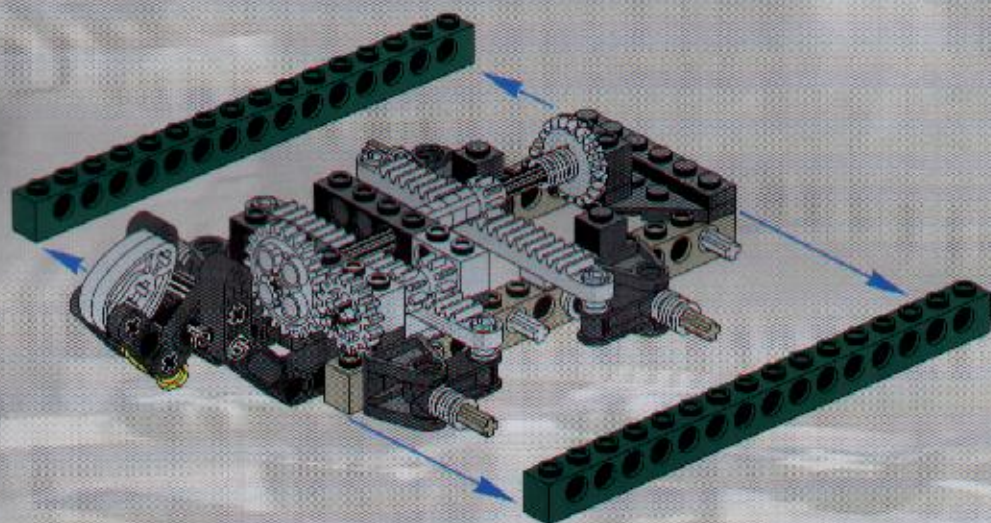

**LEGO**

**TECHNIC**

8446

4

90

126

150

1

2

3

4

5

6

15

16

2x  
1x  
5  
2x

A parts list for step 16. It shows the following parts: 2x grey gear, 1x grey gear, 1x grey axle (length 5), and 2x grey Technic connector.

17

11 1x

26

27 2x 1x 6

+

29

1