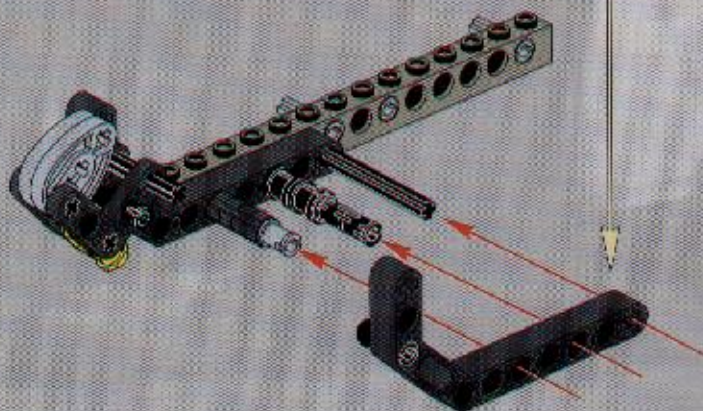

**LEGO**

**TECHNIC**

8446

4

90

126

150

1

A parts list for step 16. It shows the following parts: 2x grey gear, 1x grey gear, 1x grey axle (length 5), and 2x grey Technic connector.

17

11 1x

26

27 2x 1x 6

+

29

1