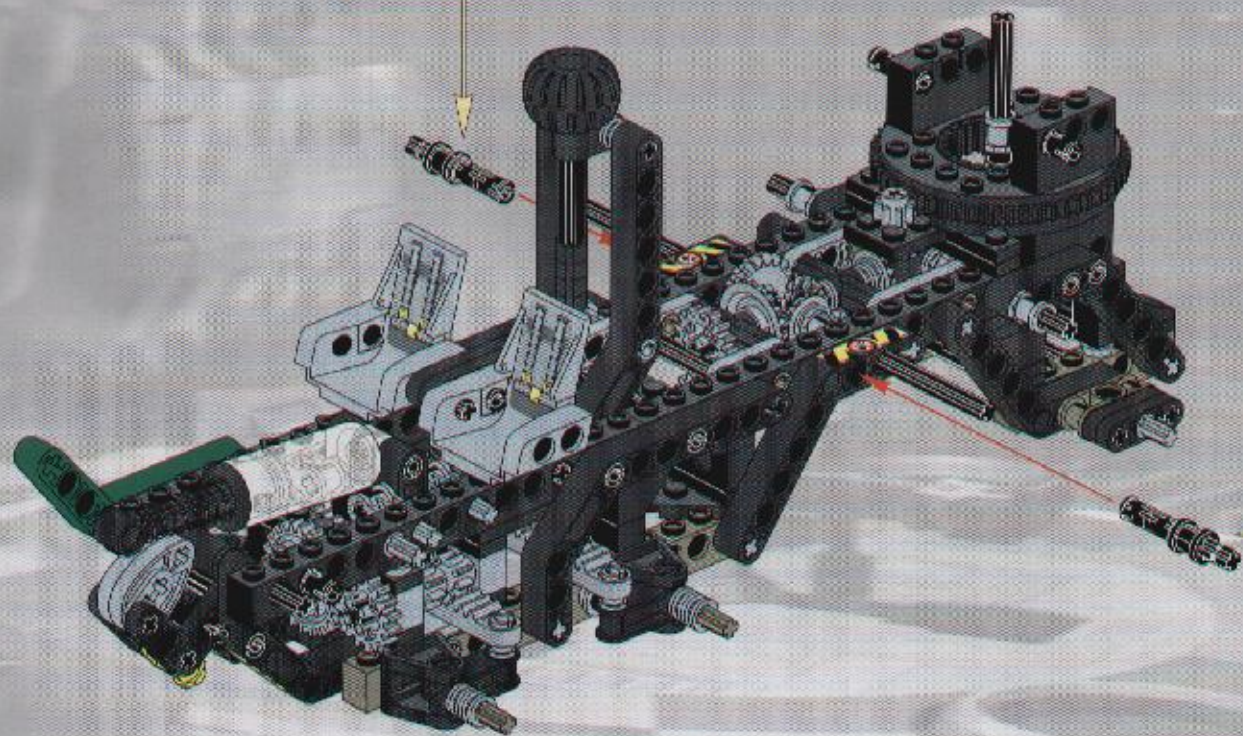

A parts list for step 16. It shows the following parts: 2x grey gear, 1x grey gear, 1x grey axle (length 5), and 2x grey Technic connector.

17

11 1x

26

27 2x 1x 6

+

29

1