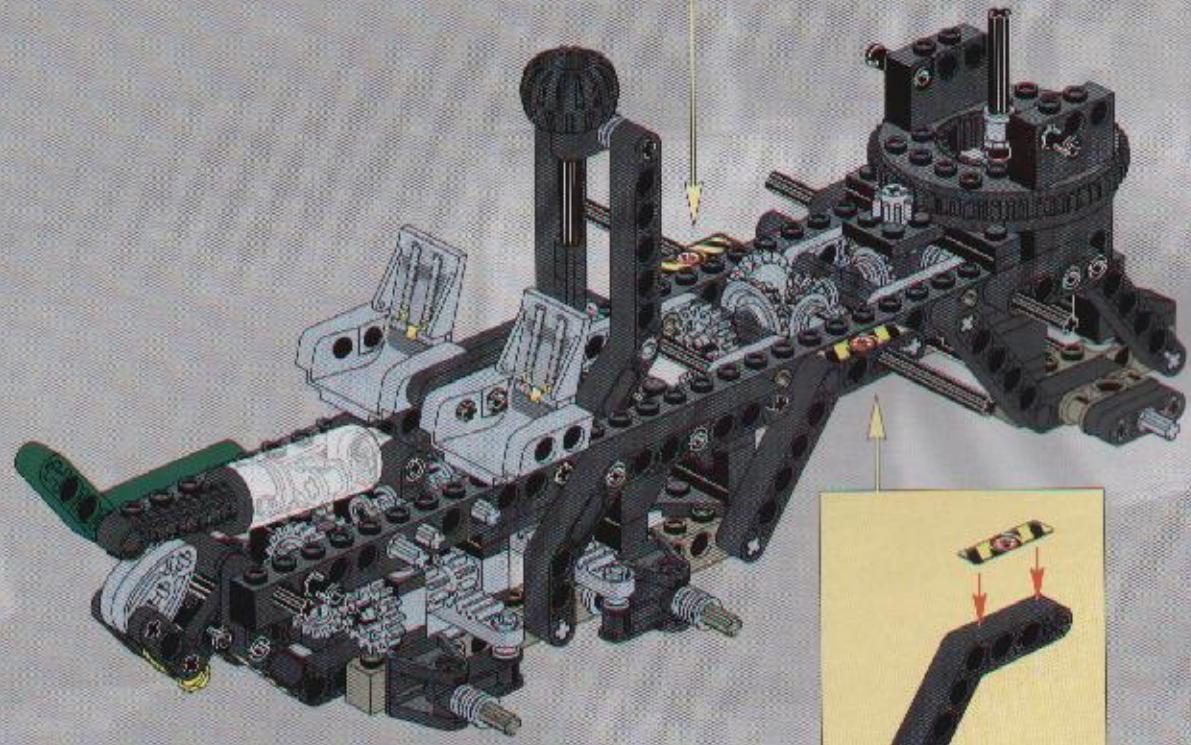

A parts list for step 16. It shows the following parts: 2x grey gear, 1x grey gear, 1x grey axle (length 5), and 2x grey Technic connector.

17

11 1x

26

27 2x 1x 6

+

29

1