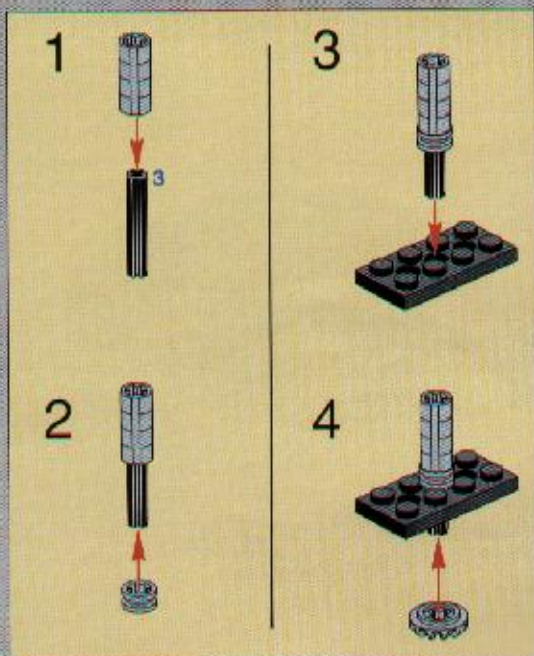

A parts list for step 16. It shows the following parts: 2x grey gear, 1x grey gear, 1x grey axle (length 5), and 2x grey Technic connector.

17

11 1x

26

27 2x 1x 6

+

29

1