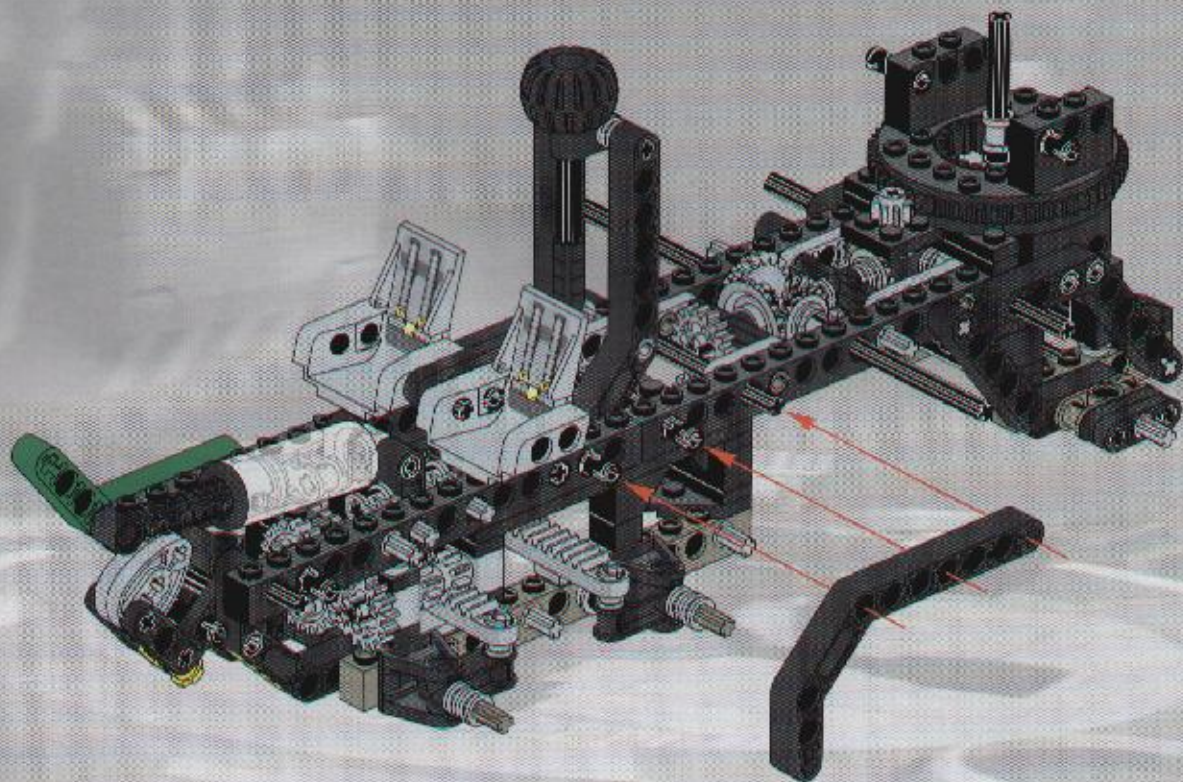

**LEGO**

**TECHNIC**

8446

4

90

126

150

1

A parts list for step 16. It shows the following parts: 2x grey gear, 1x grey gear, 1x grey axle (length 5), and 2x grey Technic connector.

17

11 1x

26

27 2x 1x 6

+

29

1