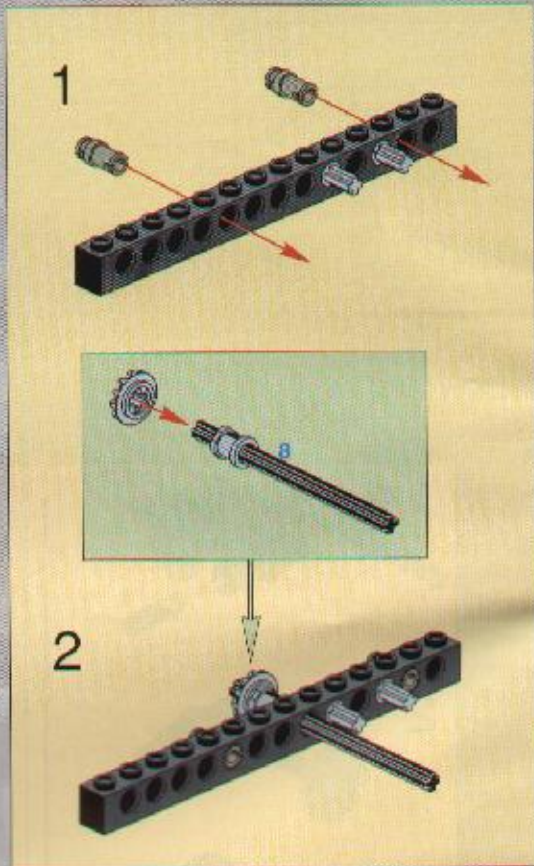

A parts list for step 16. It shows the following parts: 2x grey gear, 1x grey gear, 1x grey axle (length 5), and 2x grey Technic connector.

17

11 1x

26

27 2x 1x 6

+

29

1