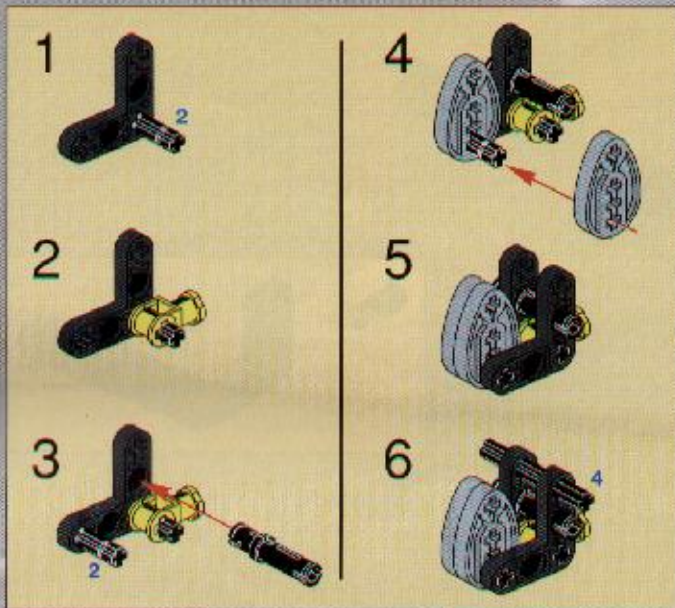

**LEGO**

**TECHNIC**

8446

4

90

126

150

1

A parts list for step 16. It shows the following parts: 2x grey gear, 1x grey gear, 1x grey axle (length 5), and 2x grey Technic connector.

17

11 1x

26

27 2x 1x 6

+

29

1