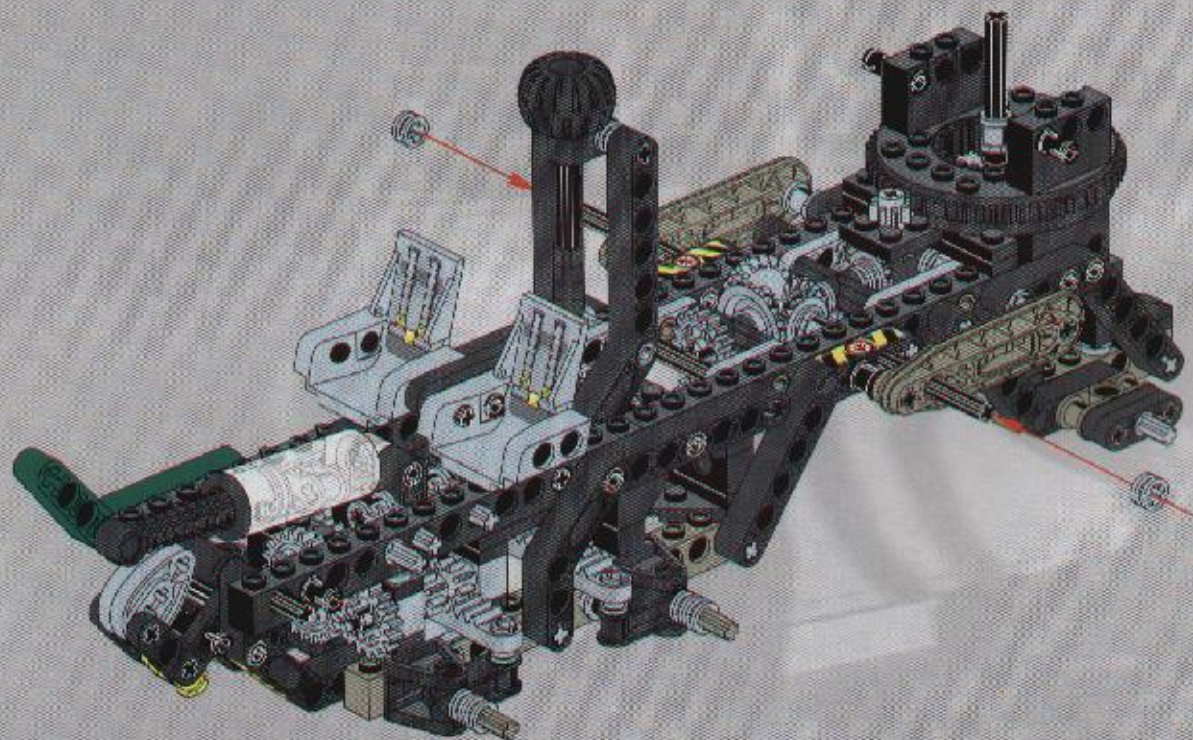

A parts list for step 16. It shows the following parts: 2x grey gear, 1x grey gear, 1x grey axle (length 5), and 2x grey Technic connector.

17

11 1x

26

27 2x 1x 6

+

29

1