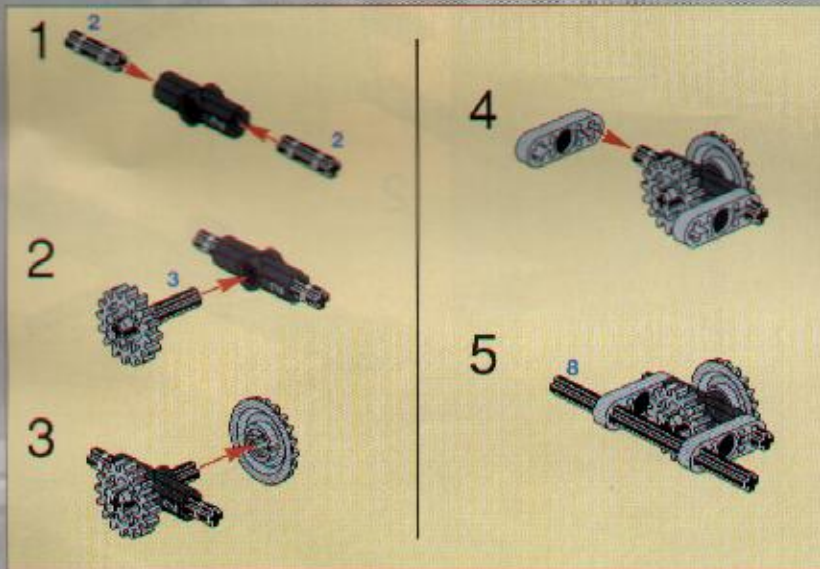

A parts list for step 16. It shows the following parts: 2x grey gear, 1x grey gear, 1x grey axle (length 5), and 2x grey Technic connector.

17

11 1x

26

27 2x 1x 6

+

29

1