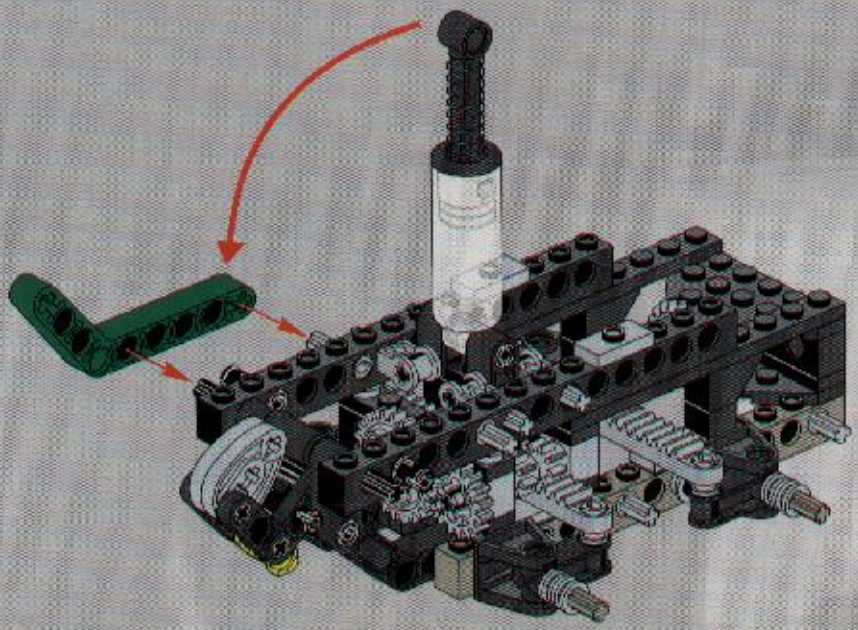

A parts list for step 16. It shows the following parts: 2x grey gear, 1x grey gear, 1x grey axle (length 5), and 2x grey Technic connector.

17

11 1x

26

27 2x 1x 6

+

29

1