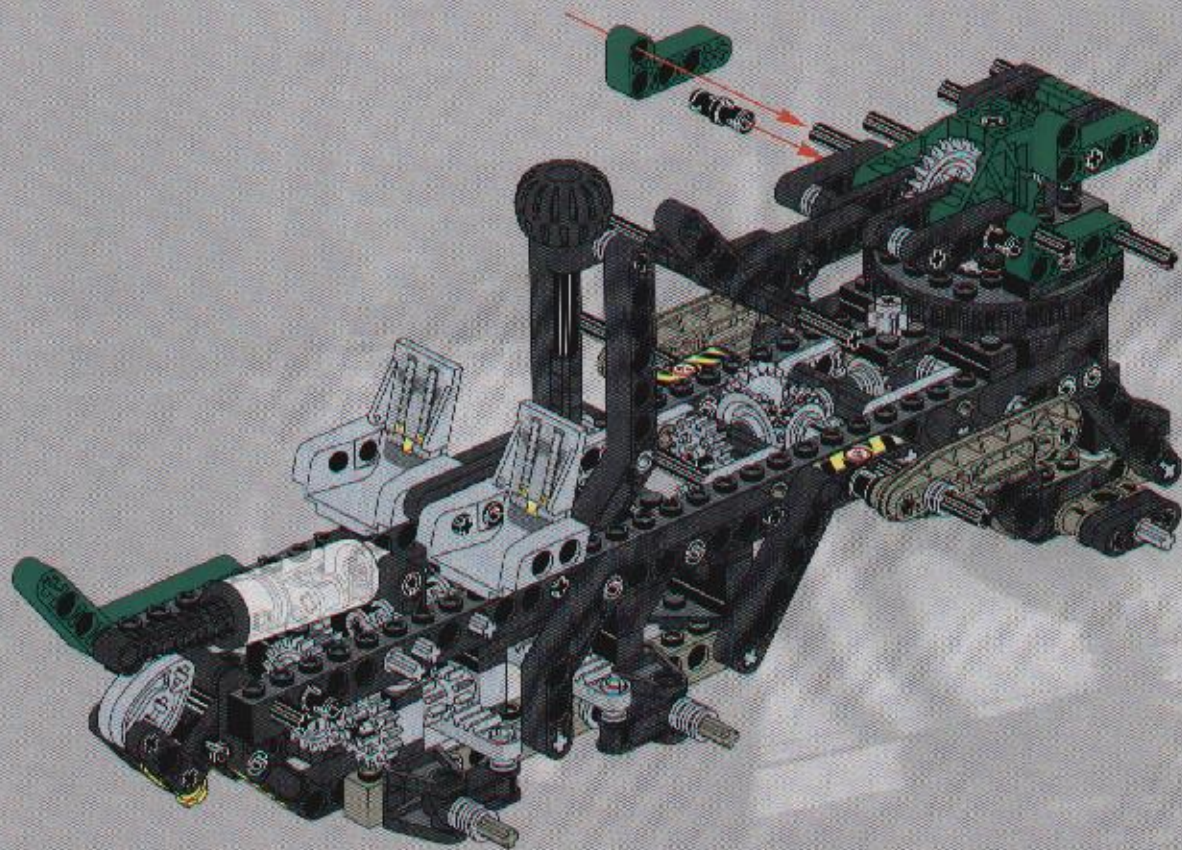

A parts list for step 16. It shows the following parts: 2x grey gear, 1x grey gear, 1x grey axle (length 5), and 2x grey Technic connector.

17

11 1x

26

27 2x 1x 6

+

29

1

16

2x

36  2x  2x

37

12 2x

13 4x 2x 2x

14 1x 3 1x

19