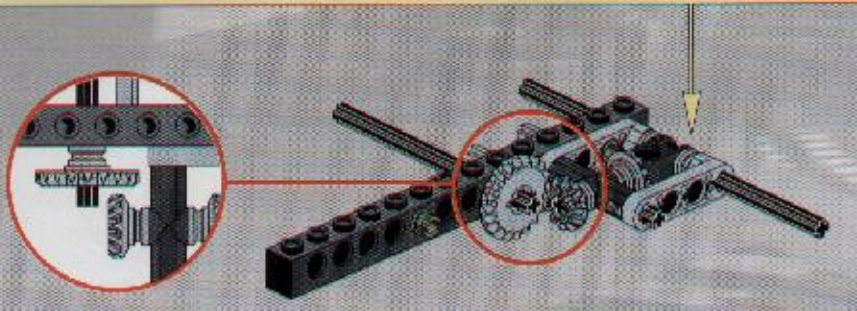

A parts list for step 16. It shows the following parts: 2x grey gear, 1x grey gear, 1x grey axle (length 5), and 2x grey Technic connector.

17

11 1x

26

27 2x 1x 6

+

29

1