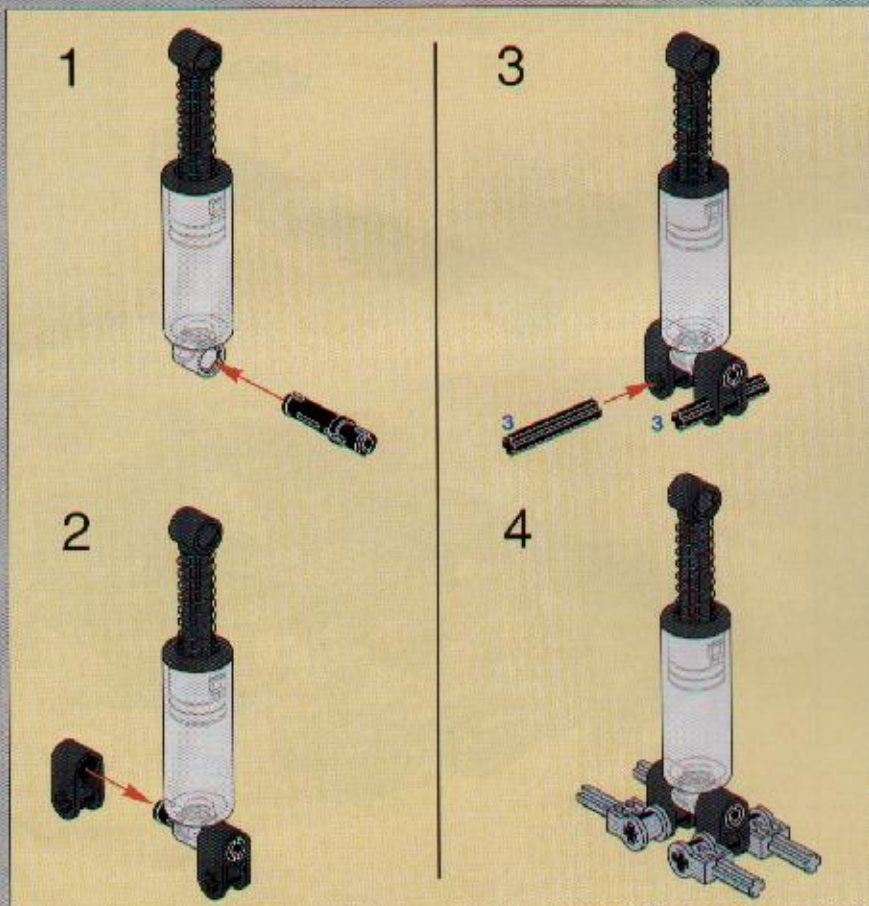

A parts list for step 16. It shows the following parts: 2x grey gear, 1x grey gear, 1x grey axle (length 5), and 2x grey Technic connector.

17

11 1x

26

27 2x 1x 6

+

29

1