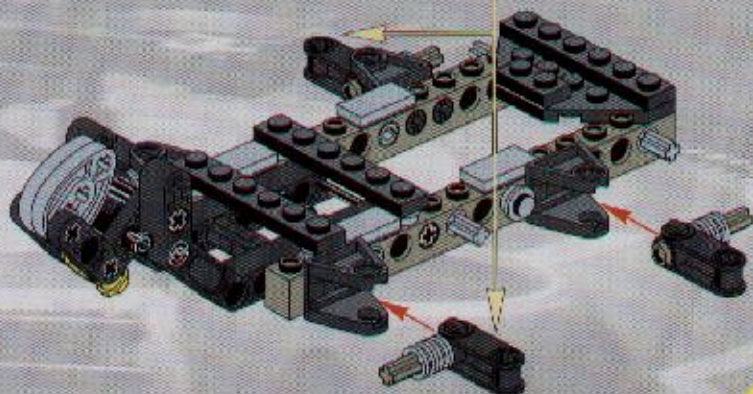

**LEGO**

**TECHNIC**

8446

4

90

126

150

1

A parts list for step 16. It shows the following parts: 2x grey gear, 1x grey gear, 1x grey axle (length 5), and 2x grey Technic connector.

17

11 1x

26

27 2x 1x 6

+

29

1