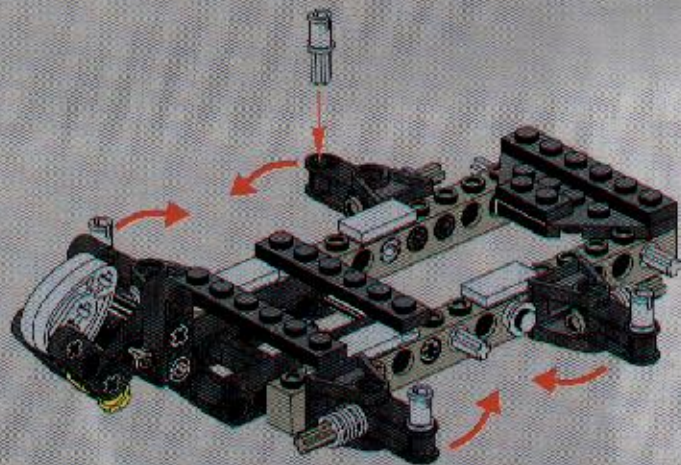

**LEGO**

**TECHNIC**

8446

4

90

126

150

1

A parts list for step 16. It shows the following parts: 2x grey gear, 1x grey gear, 1x grey axle (length 5), and 2x grey Technic connector.

17

11 1x

26

27 2x 1x 6

+

29

1