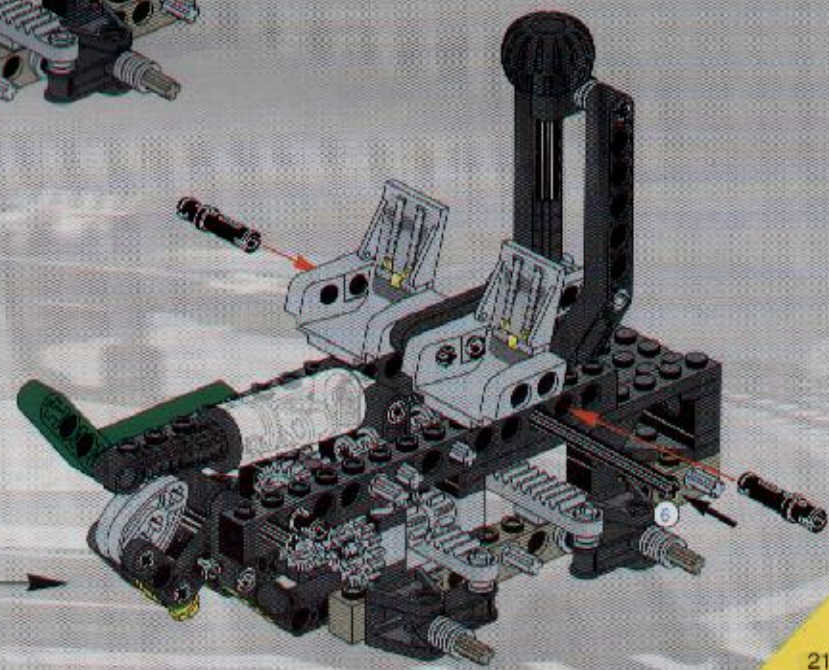

A parts list for step 16. It shows the following parts: 2x grey gear, 1x grey gear, 1x grey axle (length 5), and 2x grey Technic connector.

17

11 1x

26

27 2x 1x 6

+

29

1