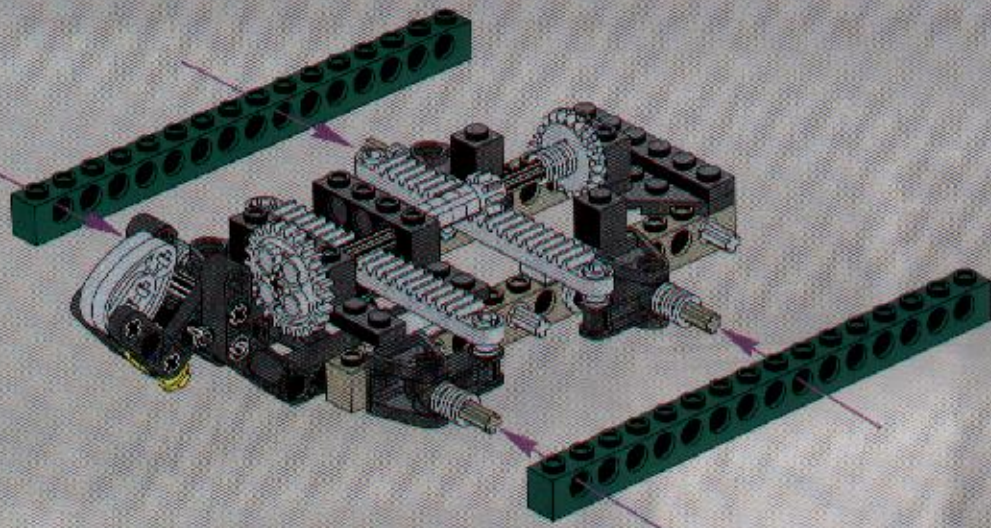

**LEGO**

**TECHNIC**

8446

4

90

126

150

1

2

3

4

5

6

15

16

2x  
1x  
5  
2x

A parts list for step 16. It shows the following parts: 2x grey gear, 1x grey gear, 1x grey axle (length 5), and 2x grey Technic connector.

17

11 1x

26

27 2x 1x 6

+

29

1