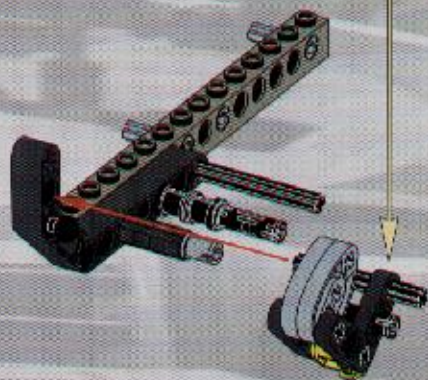

**LEGO**

**TECHNIC**

8446

4

90

126

150

1

A parts list for step 16. It shows the following parts: 2x grey gear, 1x grey gear, 1x grey axle (length 5), and 2x grey Technic connector.

17

11 1x

26

27 2x 1x 6

+

29

1