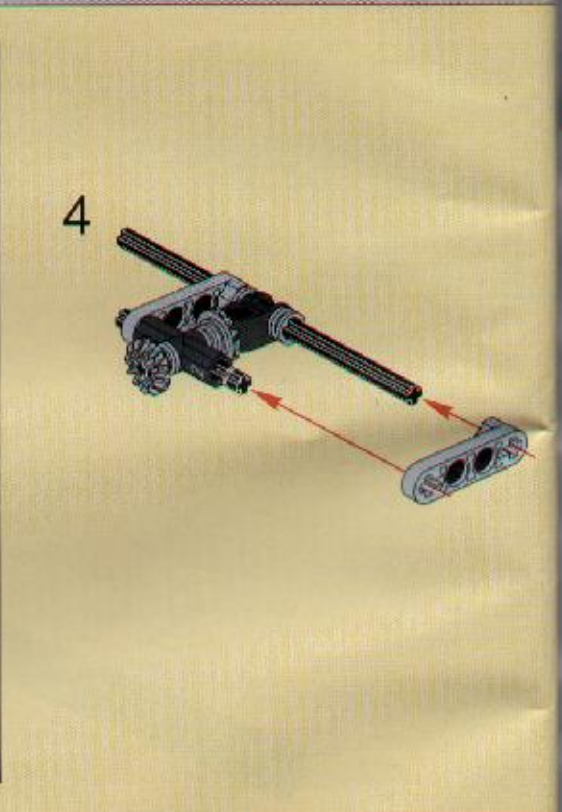

A parts list for step 16. It shows the following parts: 2x grey gear, 1x grey gear, 1x grey axle (length 5), and 2x grey Technic connector.

17

11 1x

26

27 2x 1x 6

+

29

1