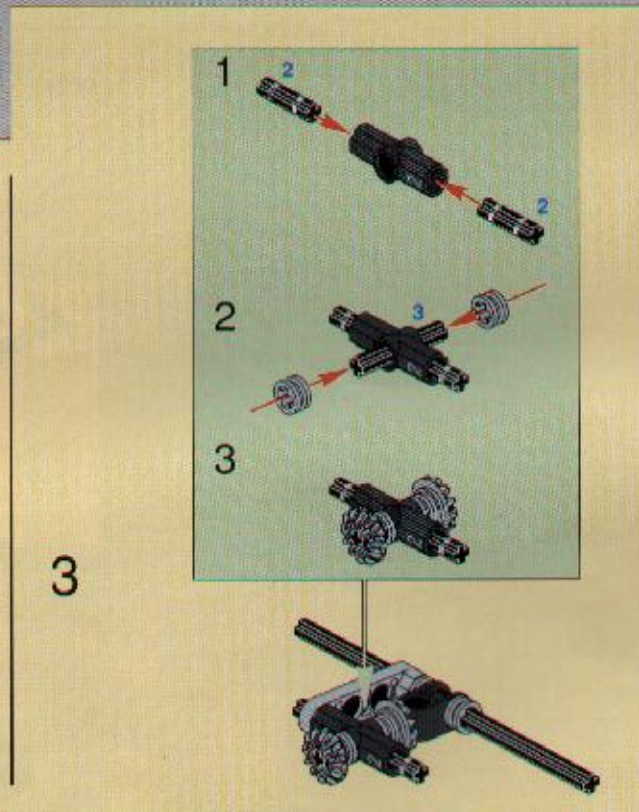

A parts list for step 16. It shows the following parts: 2x grey gear, 1x grey gear, 1x grey axle (length 5), and 2x grey Technic connector.

17

11 1x

26

27 2x 1x 6

+

29

1