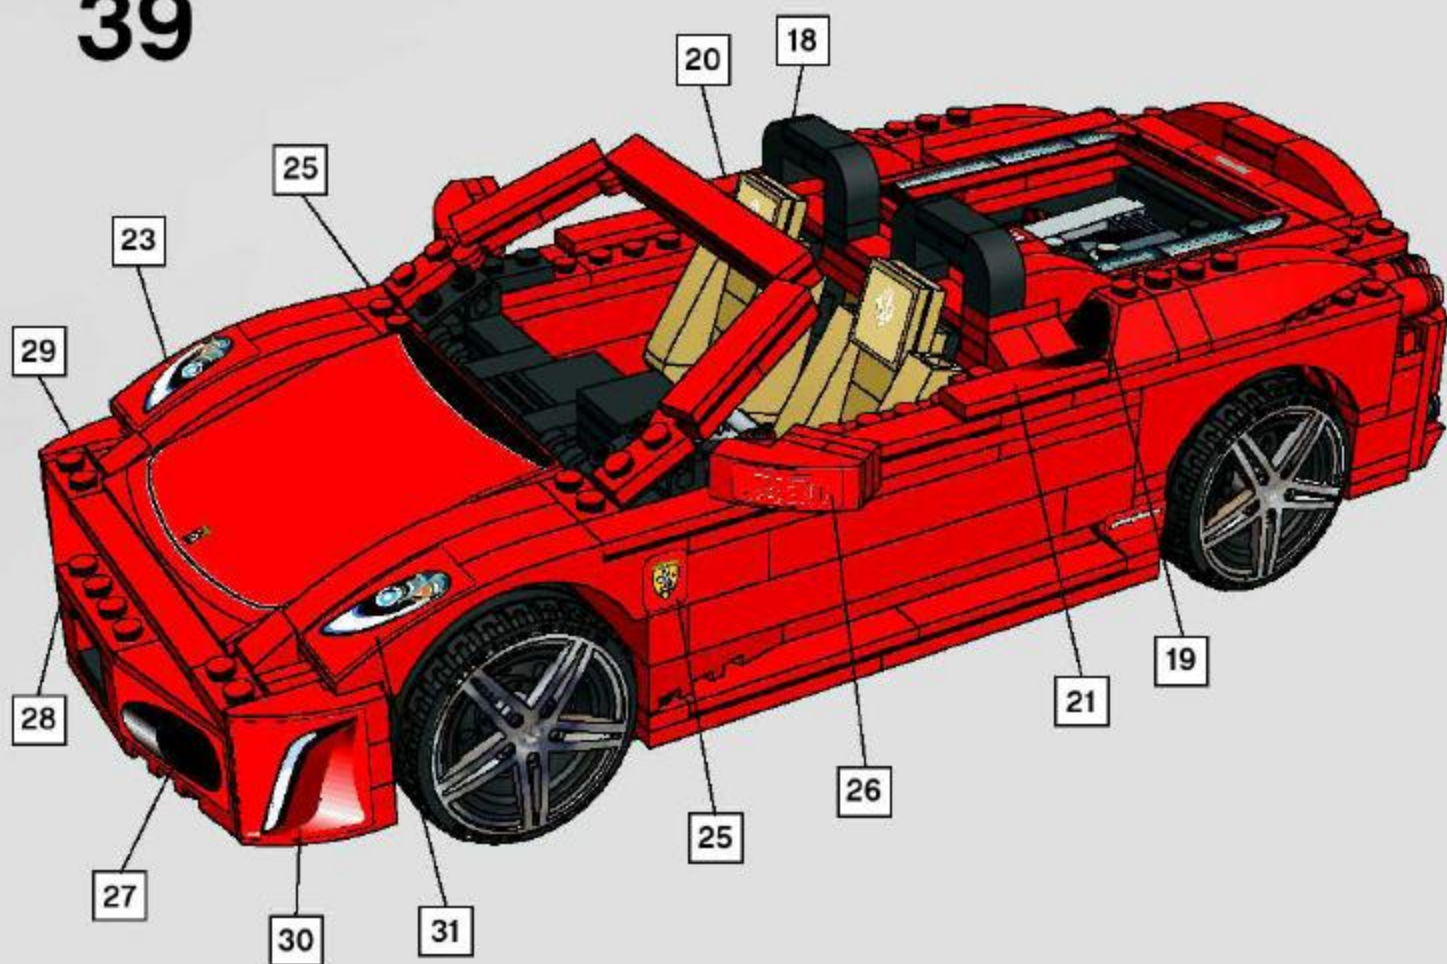

2

3

39

8671

Ferrari 430 Spider

Ferrari

OFFICIAL LICENSED PRODUCT

270 mm / 10.2 inch