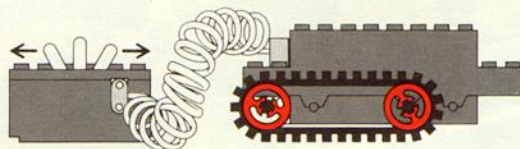

6 years & up **LEGO Universal Building Sets**

As a child grows, imagination, ideas, and expectations grow, too. LEGO Building Sets meet the growing demands of every boy and girl. These sets have more of everything. More of the pieces children know

... more new pieces they haven't met. There are airplane props, deep-grooved tires, ladders, TV antennas, claw shovels, even true-to-scale Mini-Figures™. Each set includes detailed building instructions.

6 years & up **LEGO Universal Motor**

The LEGO Motor is designed to be used with other LEGO Sets to make things move for added realism - cars and trucks, windmills - they all move with the LEGO Universal Motor. But more than that, to become motorized, a car has to be rebuilt, redesigned

or even enlarged. A specific challenge is presented that brings a child's imagination and intelligence all into play. The motor features safe battery power with forward and reverse action.