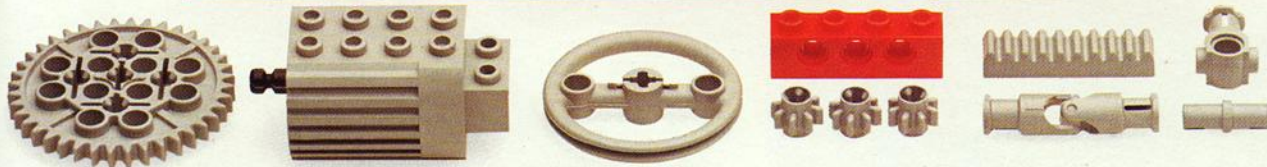

The LEGO Expert Builder Auto Chassis can be powered by the 960 Power Pack. As the motor turns, the pistons move up and down, just like a real car!

960 Power Pack. These models become even more exciting when motorized for movement with this 4.5 volt motor. This motor is smaller than the regular LEGO motor so it fits neatly into your constructed models. The technical information leaflet supplied with this supplementary set explains how the motor operates and how you connect it.

961 Parts Pack. This supplementary set contains many precision components including connector pegs, piston heads, gear wheels, a crown wheel, special girder beams, a universal joint, and lots more. Helps to expand your collection!