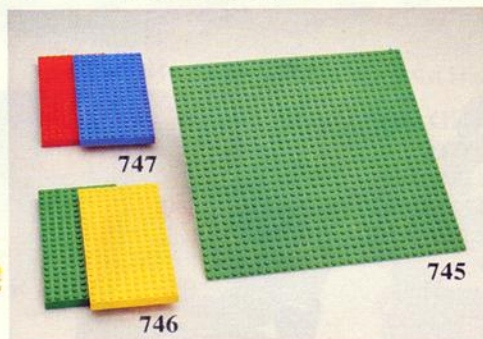

denim with drawstring. Perfect surface for playing - draw the string and everything is neatly put away!

LEGO Baseplates. Available in two different sizes and four bright colors.

LEGO Idea Book

747 Baseplates red/blue 745 Baseplate green
746 Baseplates green/yellow