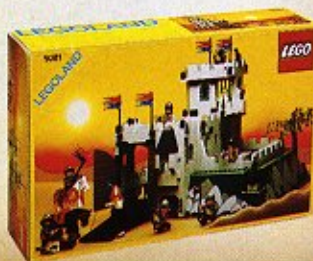

LEGO® Castle – where medieval adventures come alive! There are brave Knights, mischievous Forest People and even a ghost that glows in the dark!

樂高®「趣怪城」城堡組合 被夜間閃爍生輝的小鬼佔據了。讓孩子幻想投入中古時代，與古代武士，森林英雄一起盡情歷險，無窮樂趣。