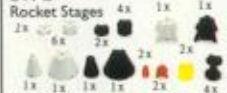

5042 Transparent Lights 50 pieces

\$2.75

5043 Antenna & Control Sticks

\$2.75

29 pieces

5172 Rocket Stages

\$3.75

35 pieces