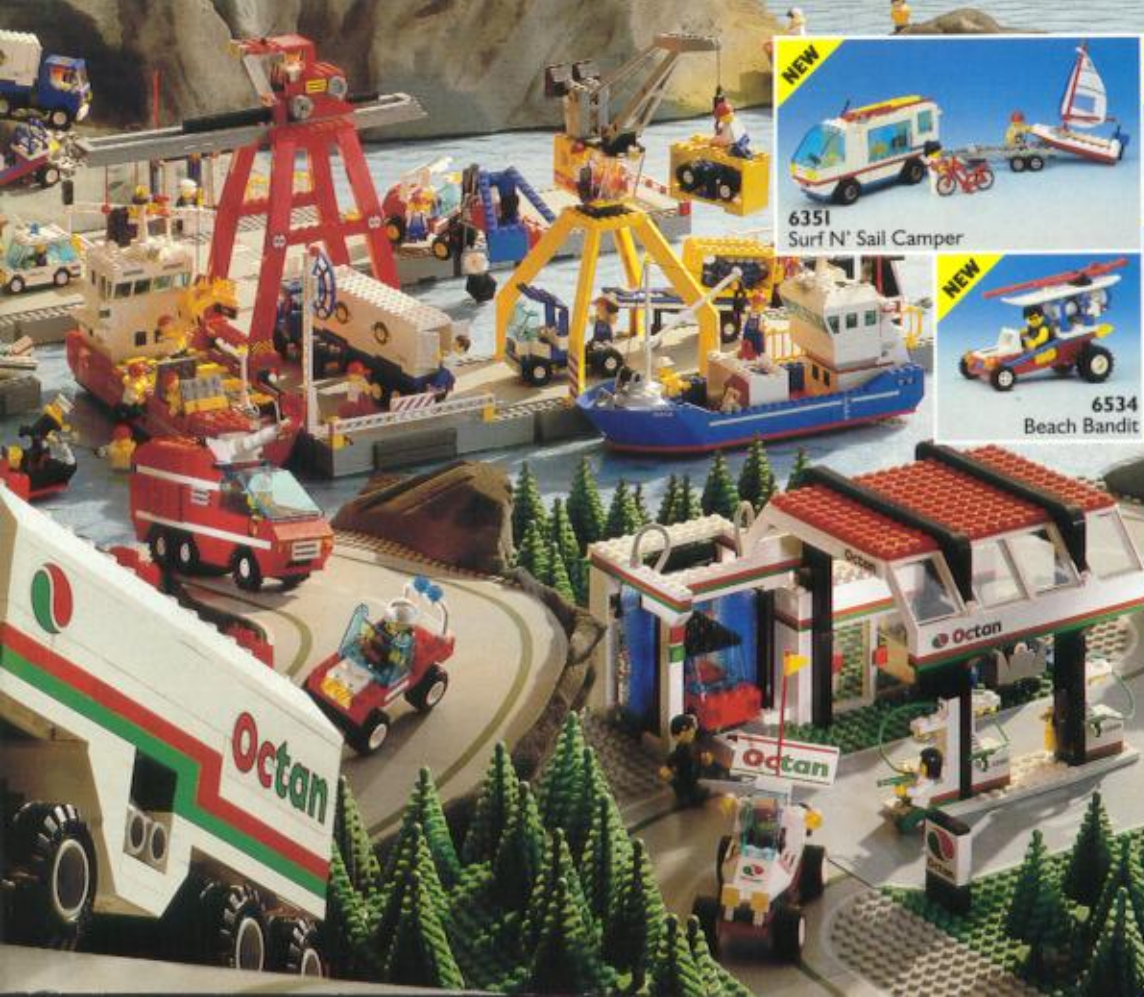

NAUTICA

6542
Launch & Load Seaport

Item 6542 features a realistic looking and moving crane.

6541
Intercoastal Seaport

6540
Pier Police

6679
Dark Shark

6353
Coastal Cutter

Octan