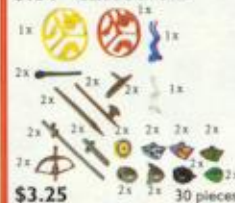

$3.75

35 pieces

5184 Castle Elements