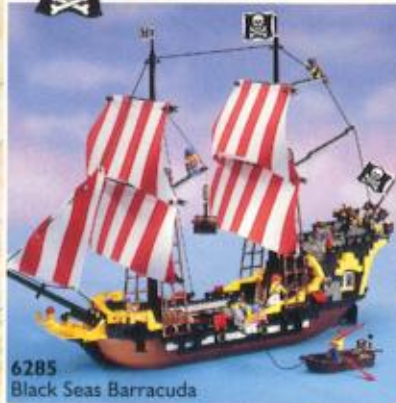

Pirates

6285 Black Seas Barracuda