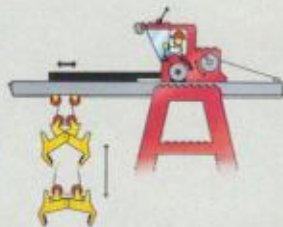

Item 6542 features a realistic looking and moving crane.