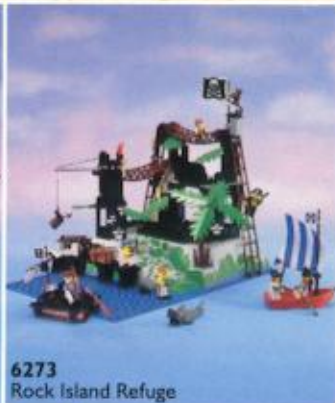

Imperial Guards

This group of explorers, has the task of charting new territory and protecting the royal treasure from invading Pirates.