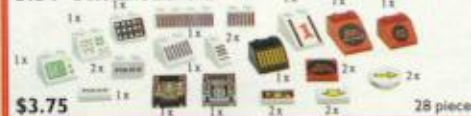

5184 Castle Elements

\$3.25

30 pieces

5150 Pirate Elements

\$3.25

35 pieces

5154 Decorative Elements

\$3.75