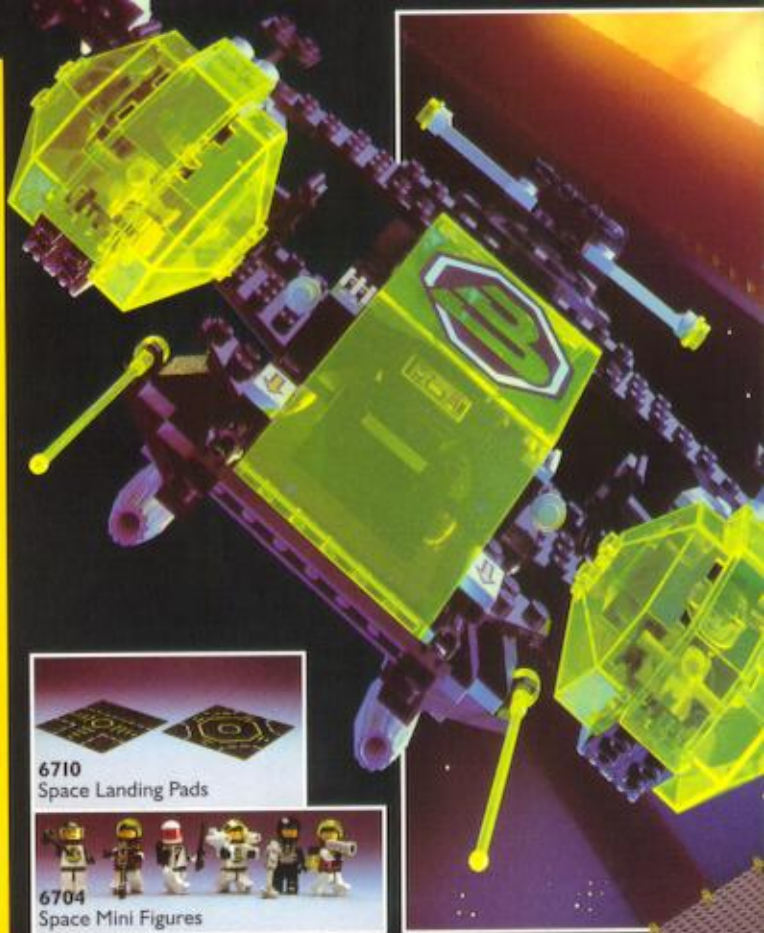

6710
Space Landing Pads