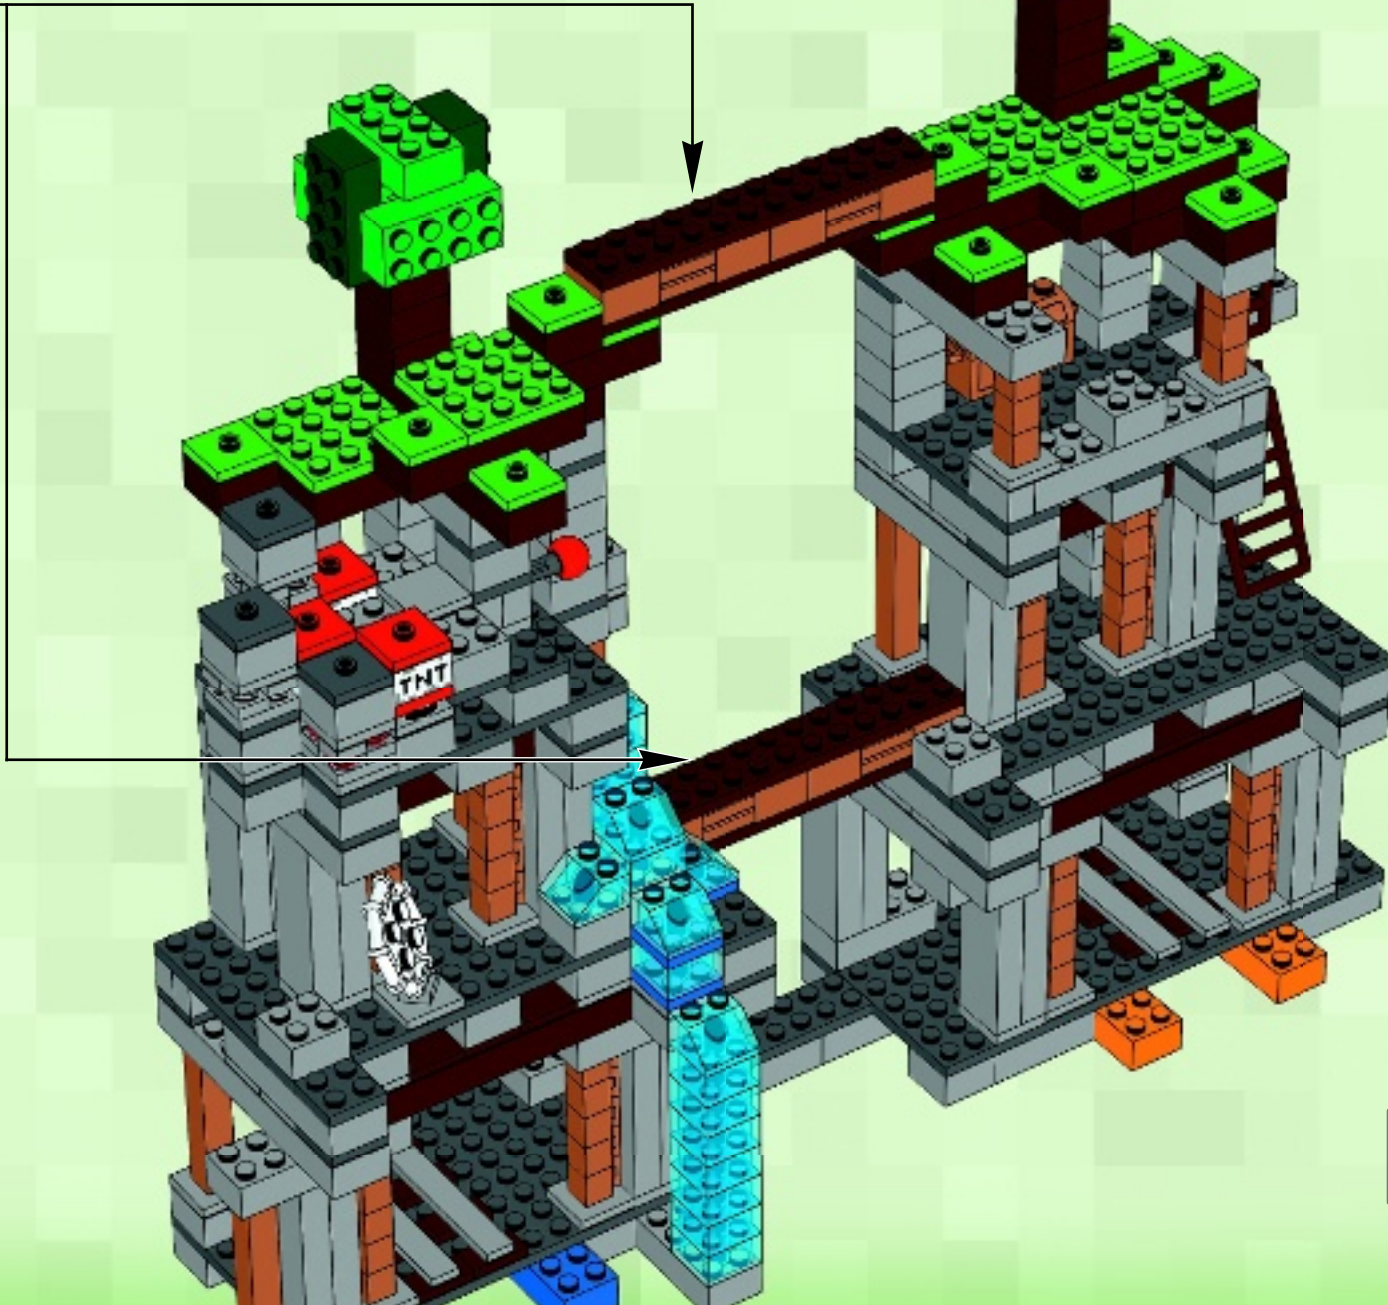

2x

21

 Minecraft is a sandbox construction game, inspired by Infiniminer, Dwarf Fortress and Dungeon Keeper, created by Markus Persson, the founder of Mojang AB. The game involves players creating and destroying various types of blocks in a three dimensional environment. The player takes an avatar that can destroy or create blocks, forming fantastic structures, creations and artwork across the various multi-player servers in multiple game modes.