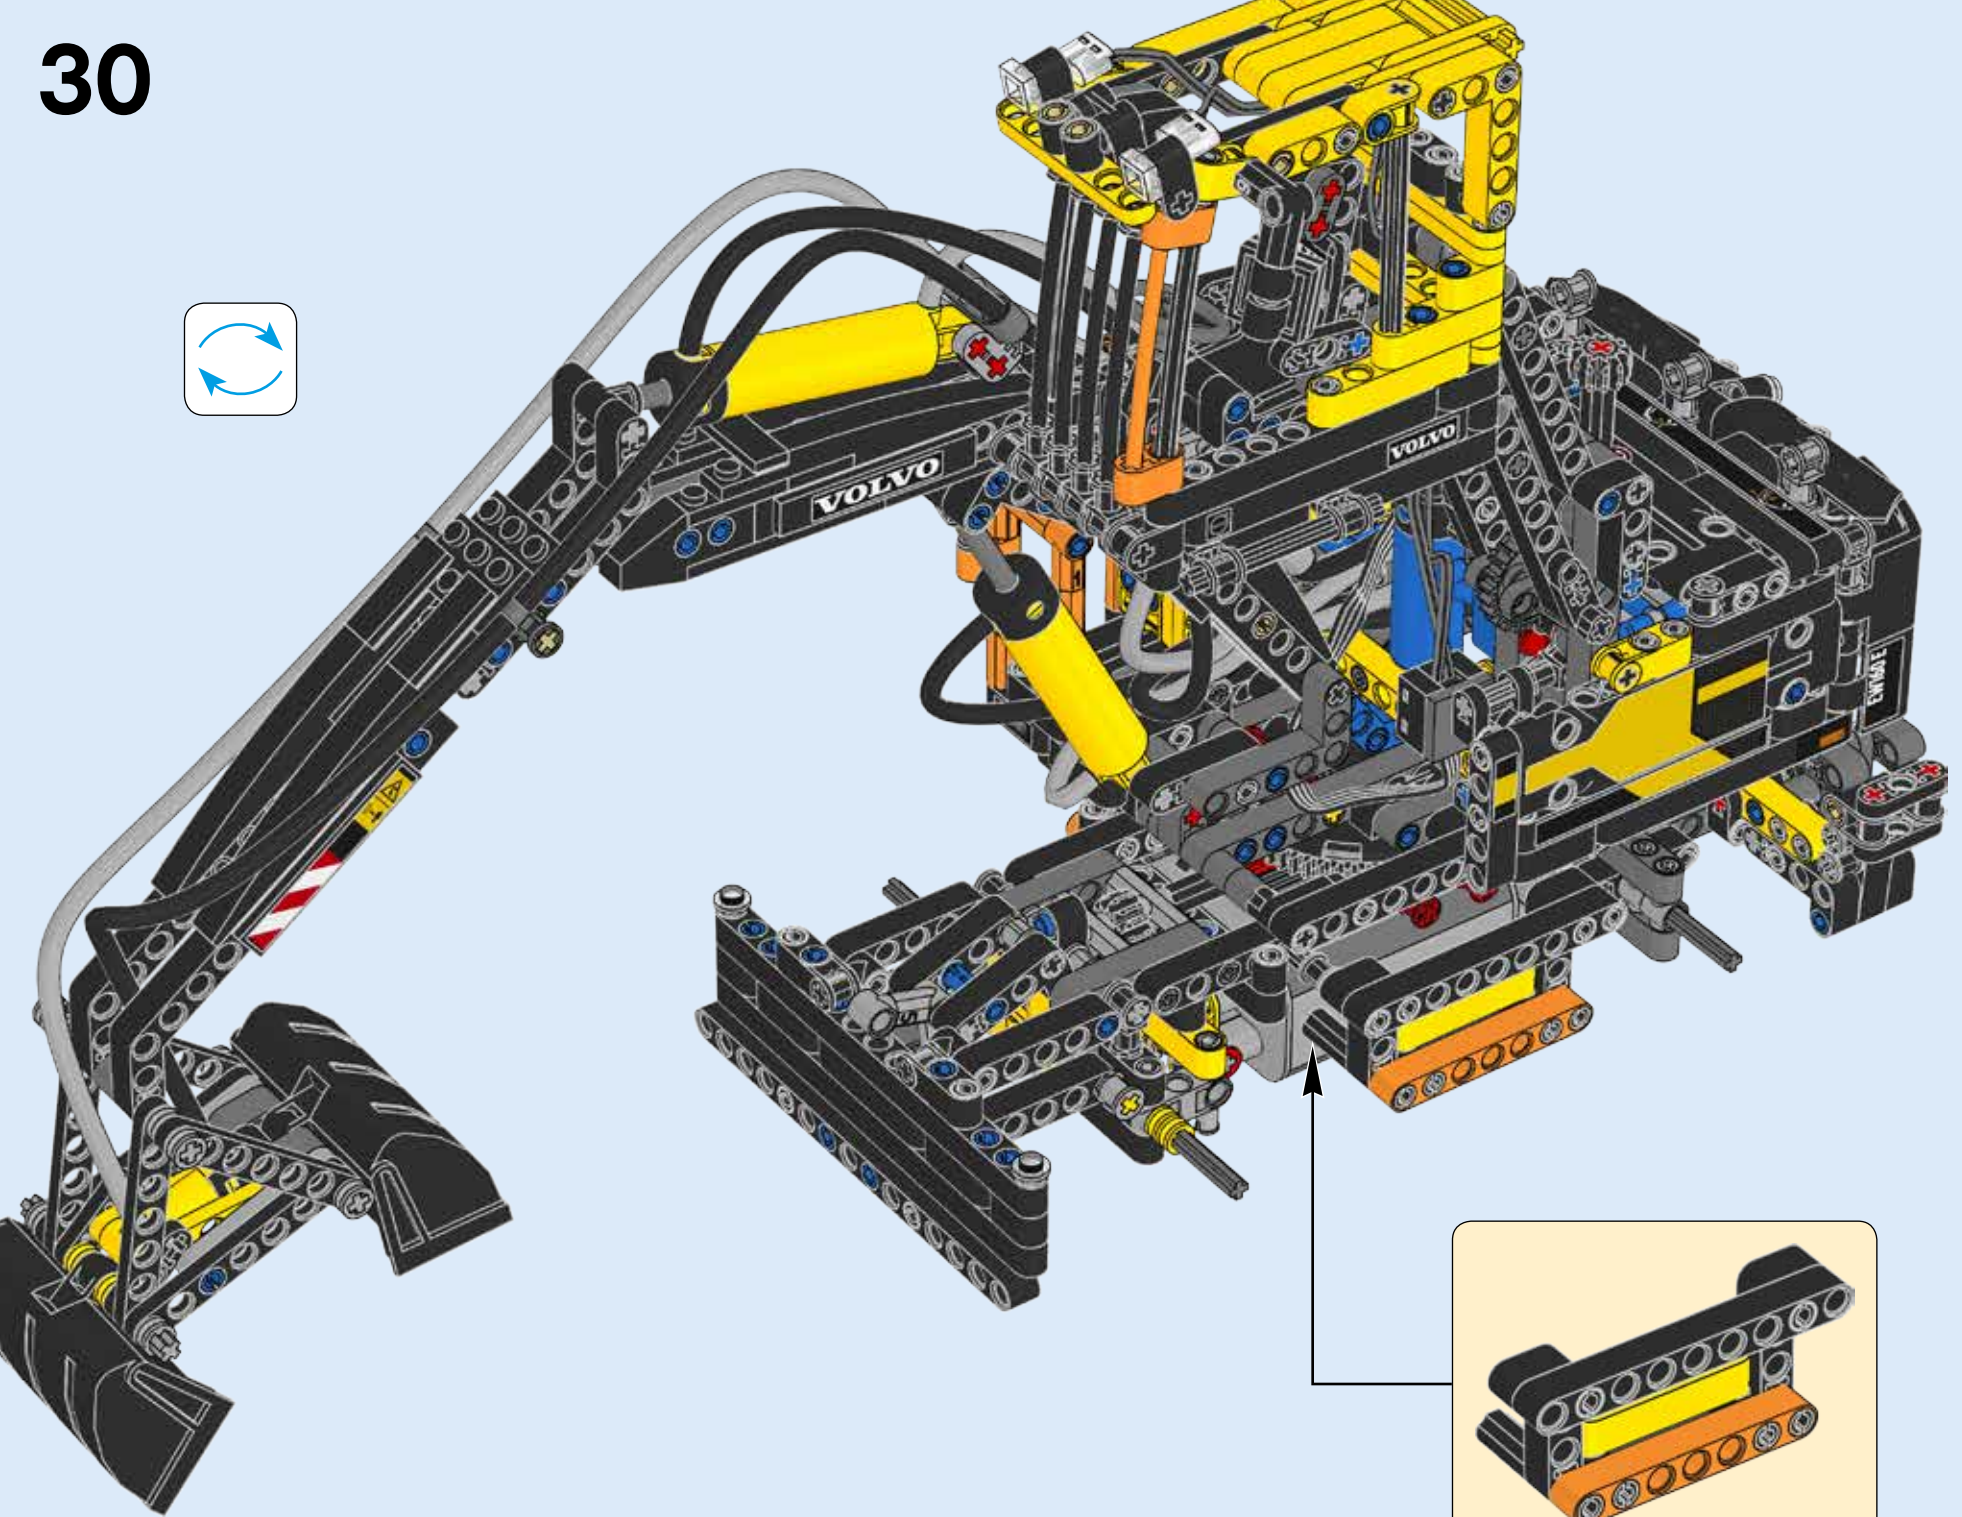

1x

24

25

26

27

28

4x

This callout box lists the parts needed for step 31. It includes the text '4x' at the top left. Below it are three items: a small grey axle, a black axle, and a large black tire with a yellow rim. Arrows from the main assembly diagram point to these parts, indicating their location on the model.