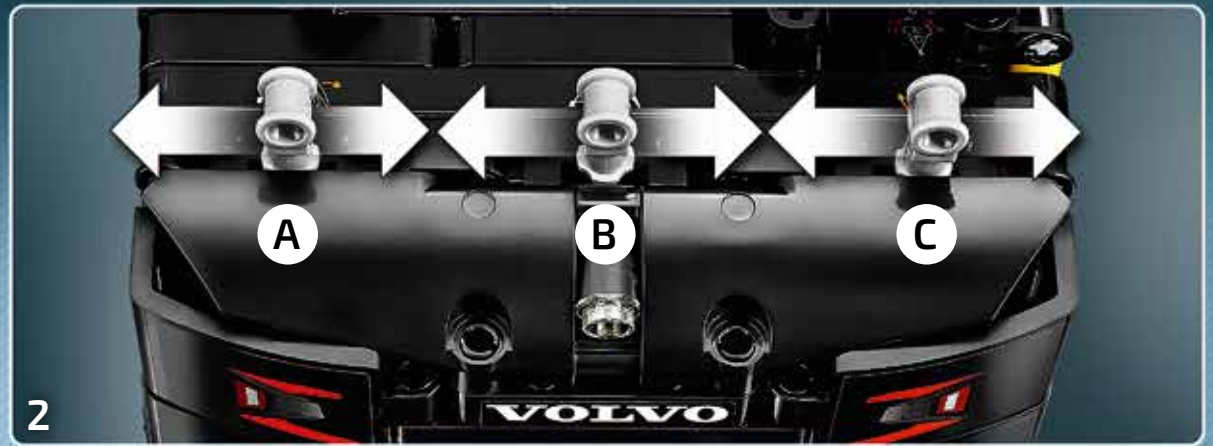

1x

24

25

26

27

28

4x

This callout box lists the parts needed for step 31. It includes the text '4x' at the top left. Below it are three items: a small grey axle, a black axle, and a large black tire with a yellow rim. Arrows from the main assembly diagram point to these parts, indicating their location on the model.