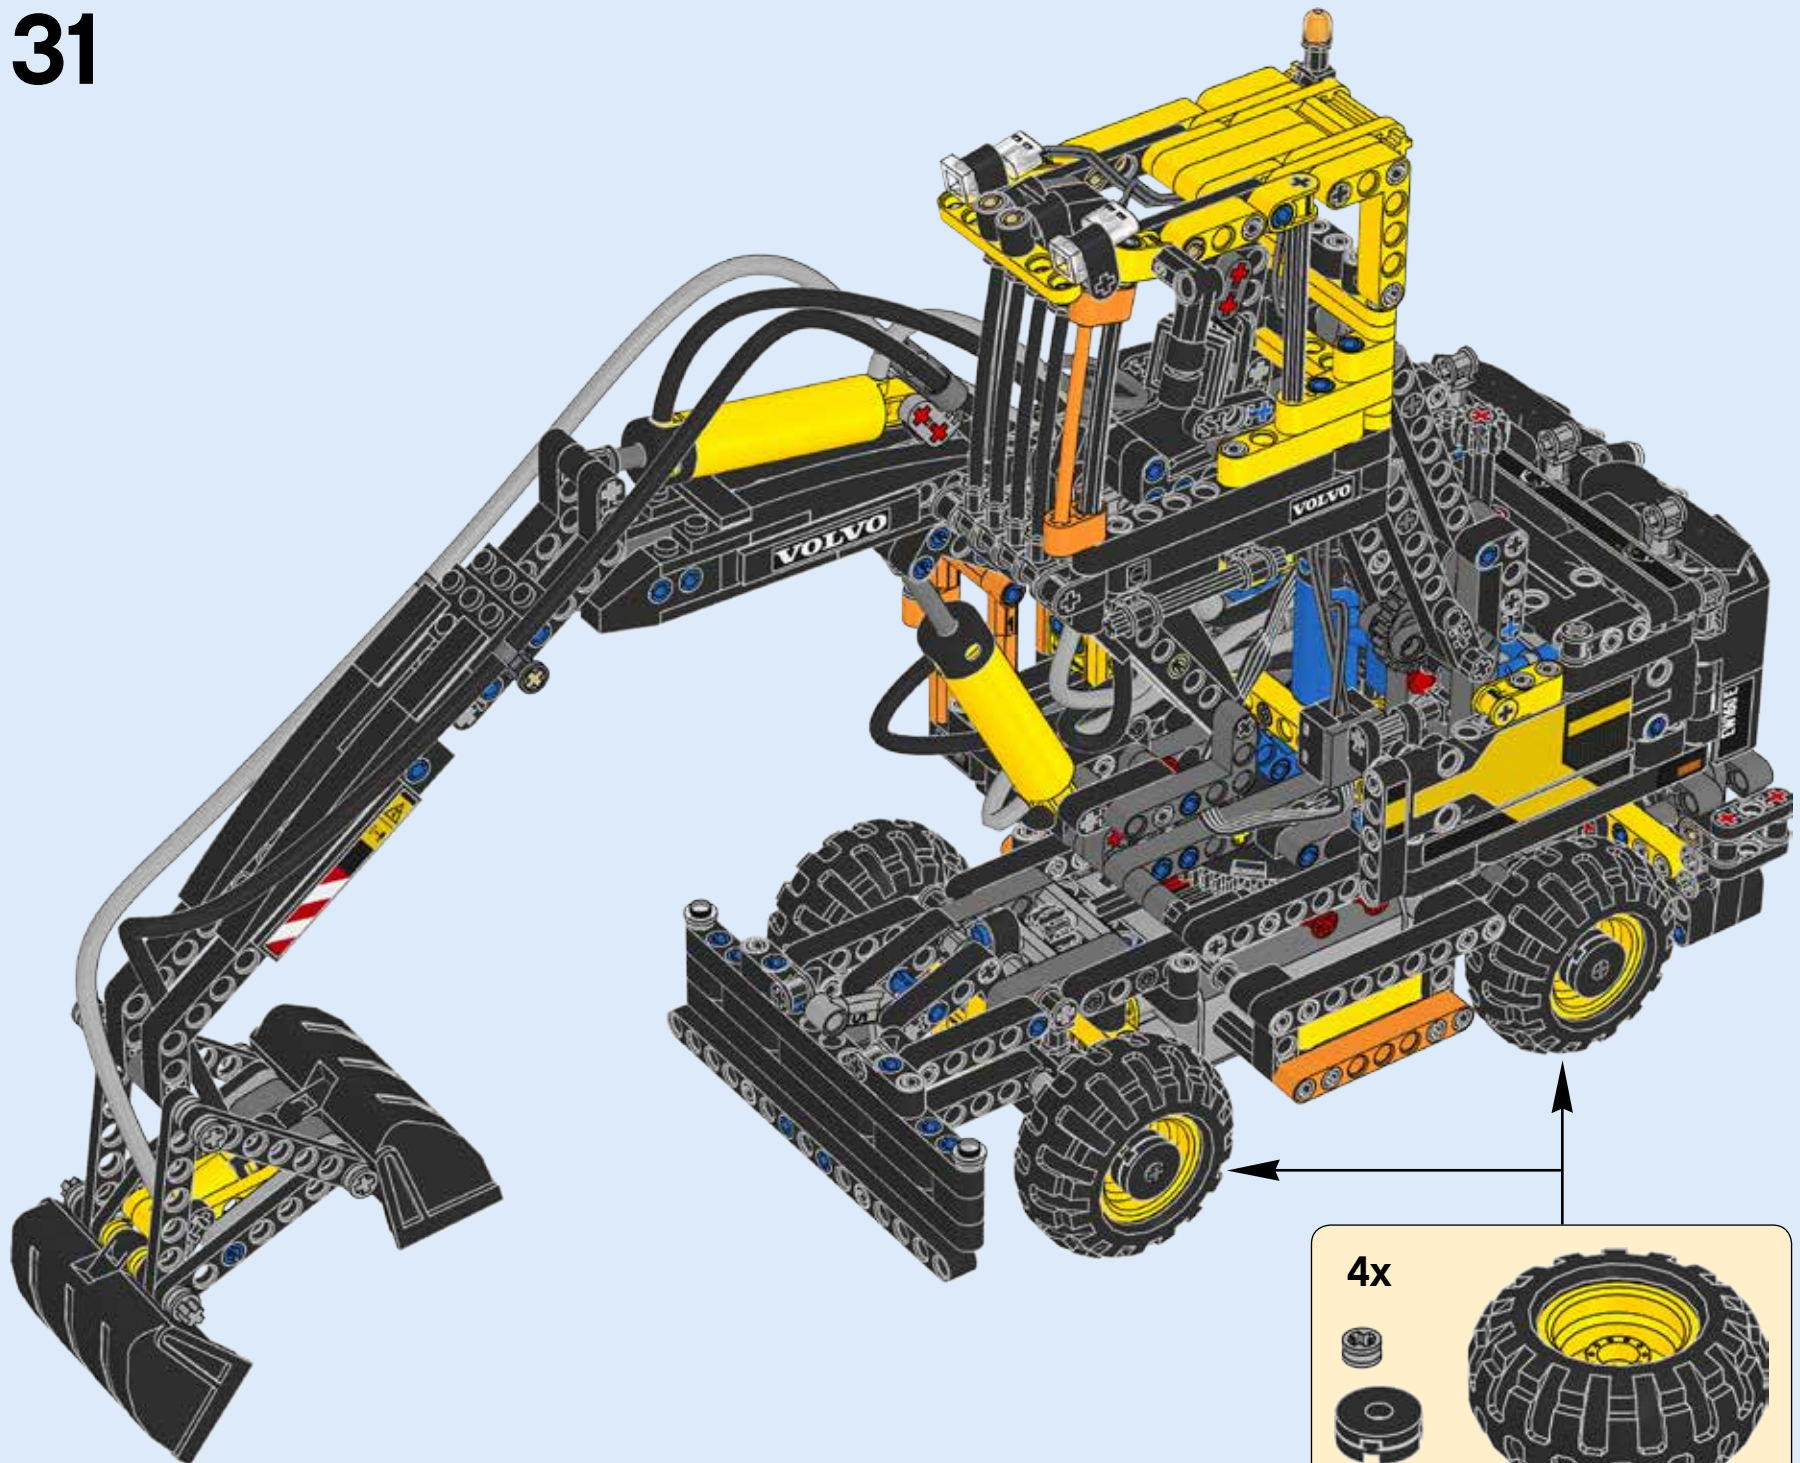

1x

24

25

26

27

28

4x

This callout box lists the parts needed for step 31. It includes the text '4x' at the top left. Below it are three items: a small grey axle, a black axle, and a large black tire with a yellow rim. Arrows from the main assembly diagram point to these parts, indicating their location on the model.