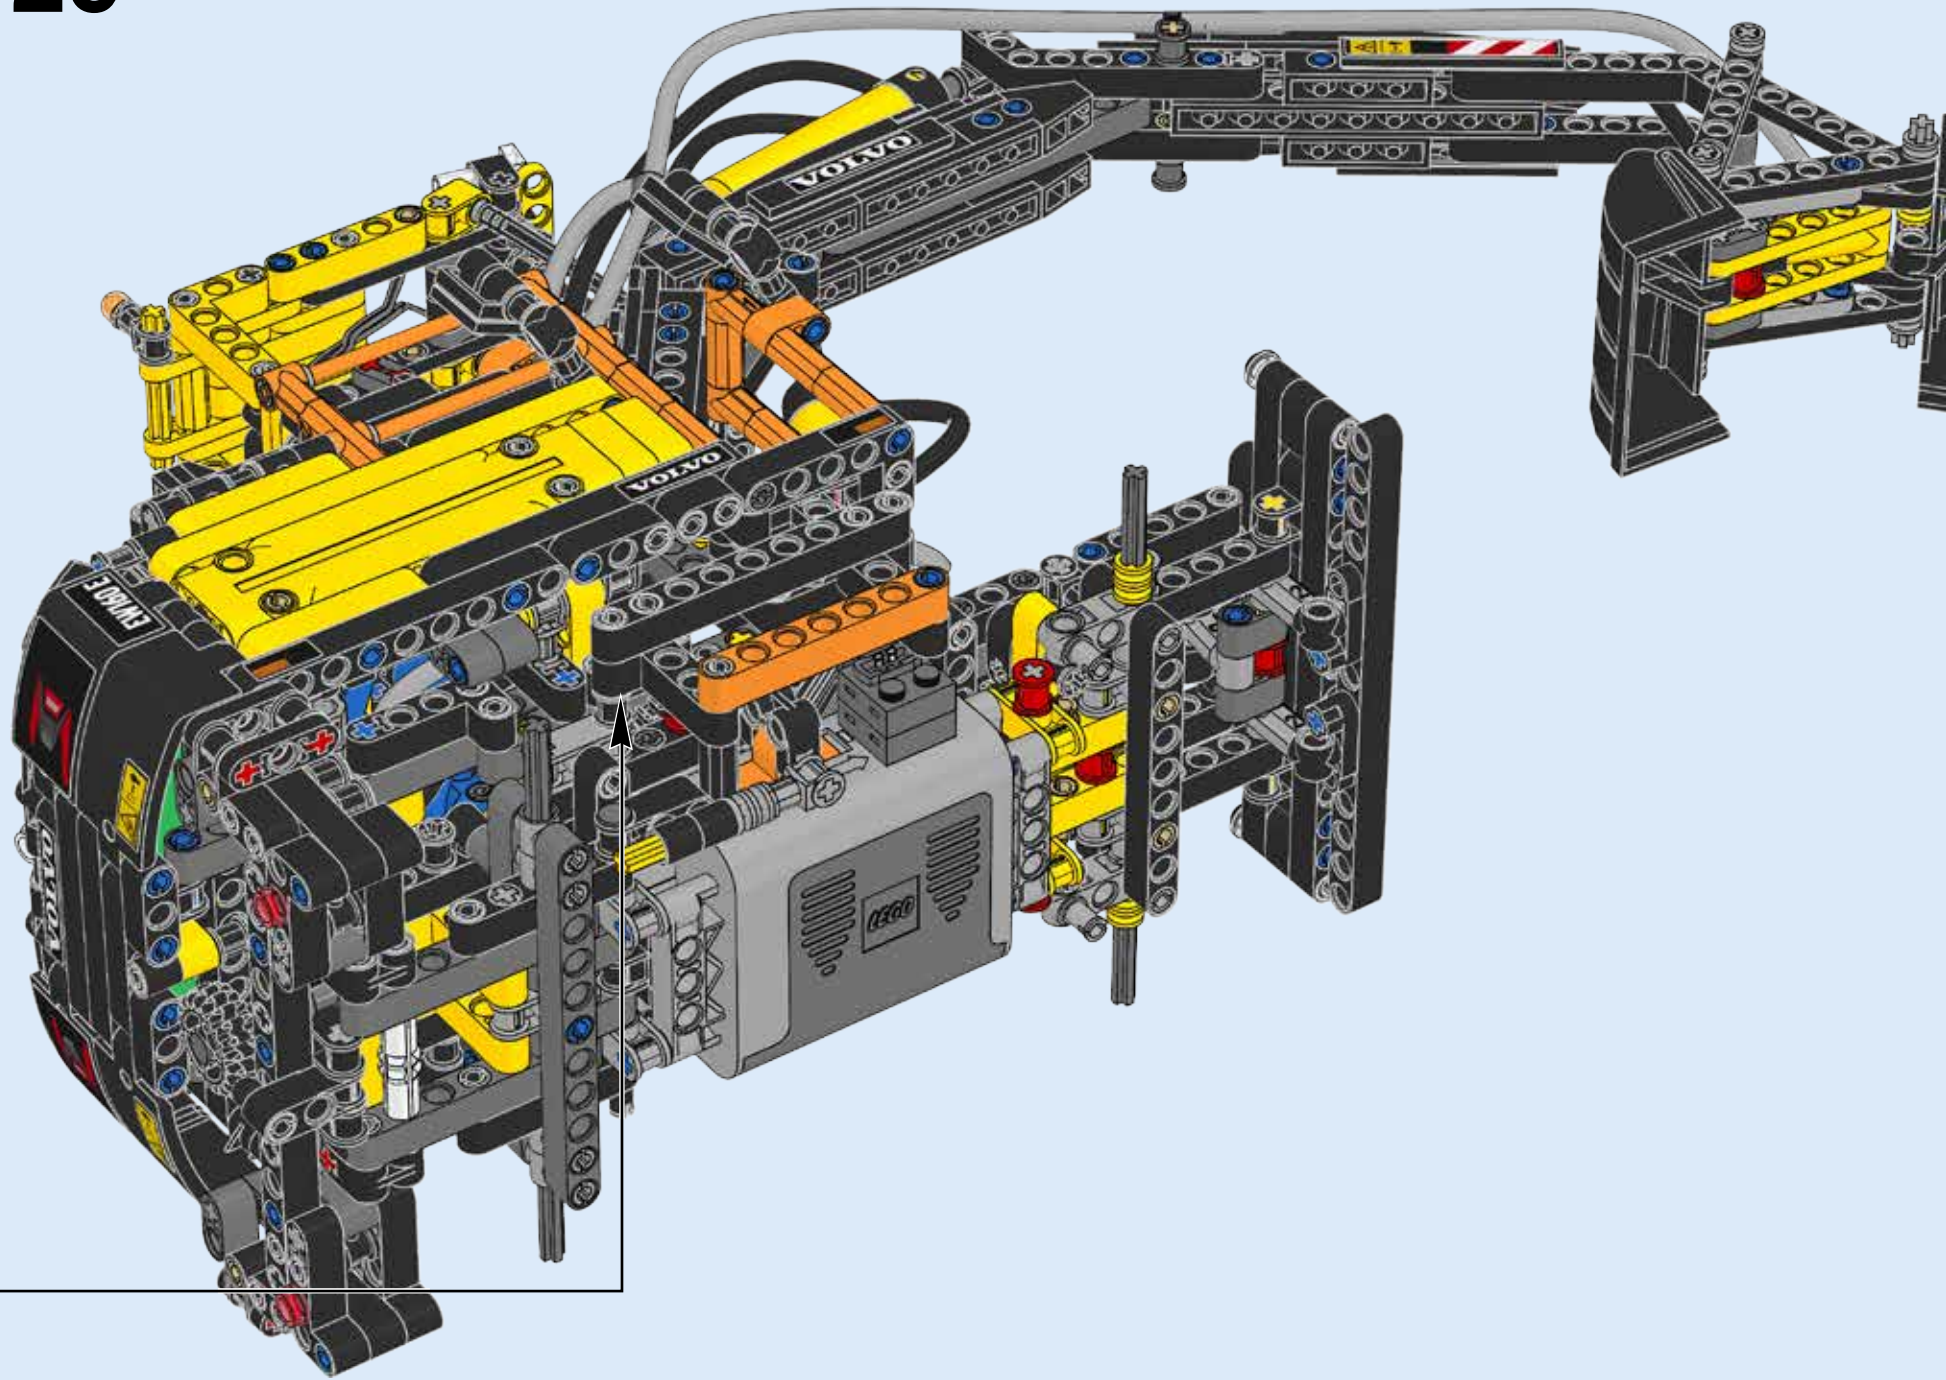

1x

24

25

26

27

28

4x

This callout box lists the parts needed for step 31. It includes the text '4x' at the top left. Below it are three items: a small grey axle, a black axle, and a large black tire with a yellow rim. Arrows from the main assembly diagram point to these parts, indicating their location on the model.