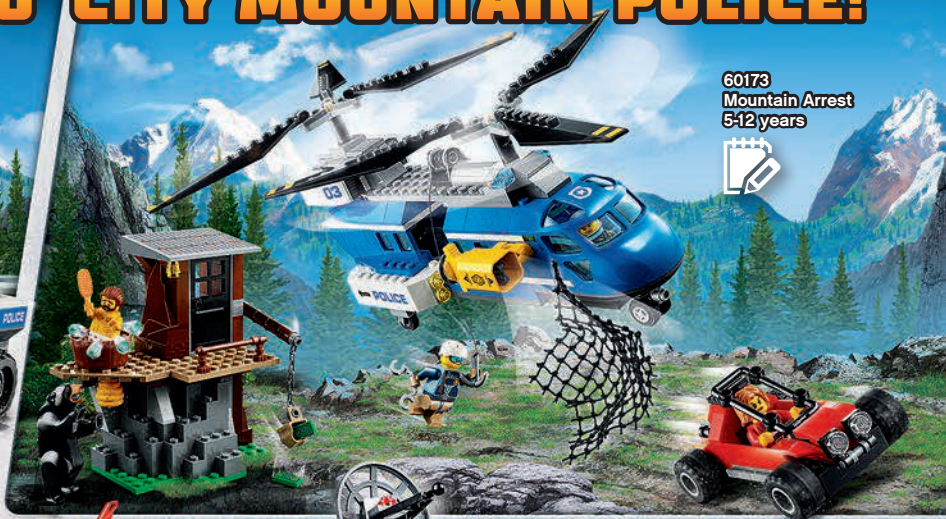

LEGO® CITY

PARACHUTE

60209
Sky Police
Diamond Heist
6+ years

LIGHT & SOUND

CITY

CATCH CROOKS WITH THE LEGO® CITY MOUNTAIN POLICE!

60172
Dirt Road Pursuit
5-12 years

60173
Mountain Arrest
5-12 years