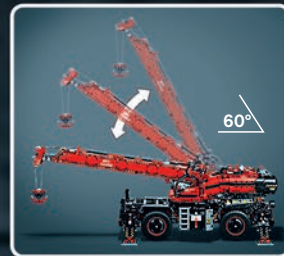

Motorized functionalities

Large Motor

Battery Box

100 cm

60°

42082
Rough Terrain Crane
11+ years

42083
Bugatti Chiron
16+ years

9+
Years