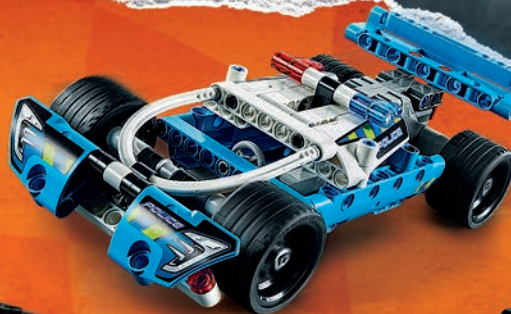

TECHNIC™

Build For Real

PULL BACK

42089 Power Boat
8+ years

42092 Rescue Helicopter
8+ years

42073 BASH!
7-14 years

CAN BE COMBINED
42072 + 42073

42091 Police Pursuit
7+ years