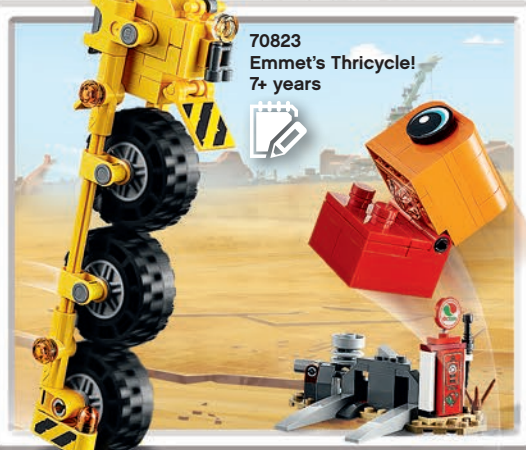

THE LEGO

LIGHT BRICK

70828
Pop-Up Party Bus
9+ years

70824
Introducing Queen
Watevra Wa'Nabi
6+ years

70823
Emmet's Thricycle!
7+ years

70831
Emmet's Dream House/Rescue
Rocket!
+8+ years

4+
Years

THE LEGO® MOVIE 2™