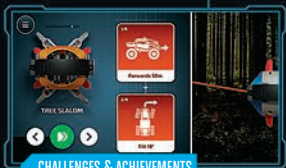

TECHNIC

LEGO® TECHNIC:
CONTROL+

Check for compatibility
LEGO.com/devicecheck

NEW August

Build For Real

42099
4X4 X-treme Off-Roader
11+ years

batteries
not included

Smart device required
but not included

x1 BLUETOOTH®-CONTROLLED SMART HUBS

x2 XL MOTORS

x1 L MOTORS