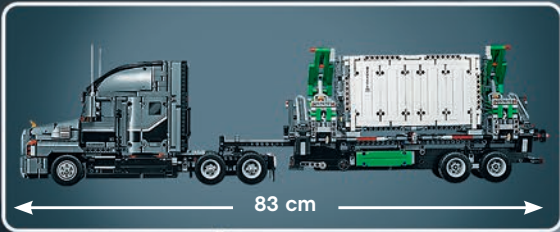

TECHNIC

Build For Real

42079
Heavy Duty Forklift
9-16 years

83 cm

42078
Mack Anthem
11-16 years

The MACK trademarks and designs are registered rights of the AB Volvo Group and are used pursuant to a license.