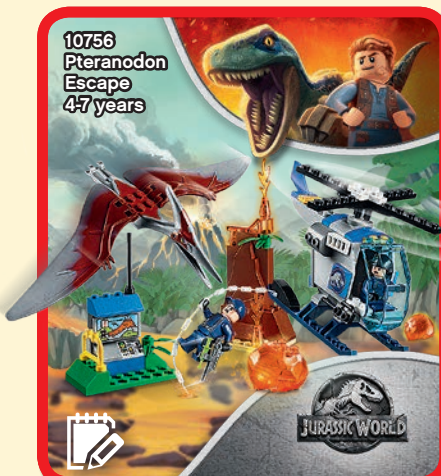

10756
Pteranodon
Escape
4-7 years