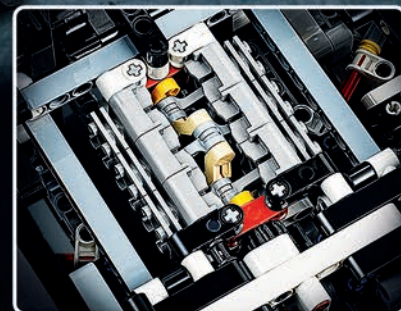

50,5 cm

42096
Porsche 911 RSR
10+ years

PORSCHE

Under license of Porsche AG.

42093
Chevrolet
Corvette ZR1
9+ years

CORVETTE
ZR1

General Motors Trademarks used
under license to the LEGO Group.

6-cylinder engine with moving pistons