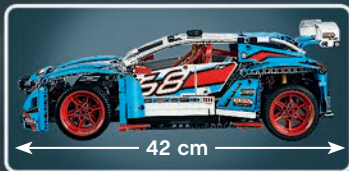

LEGO TECHNICAL™

Build For Real