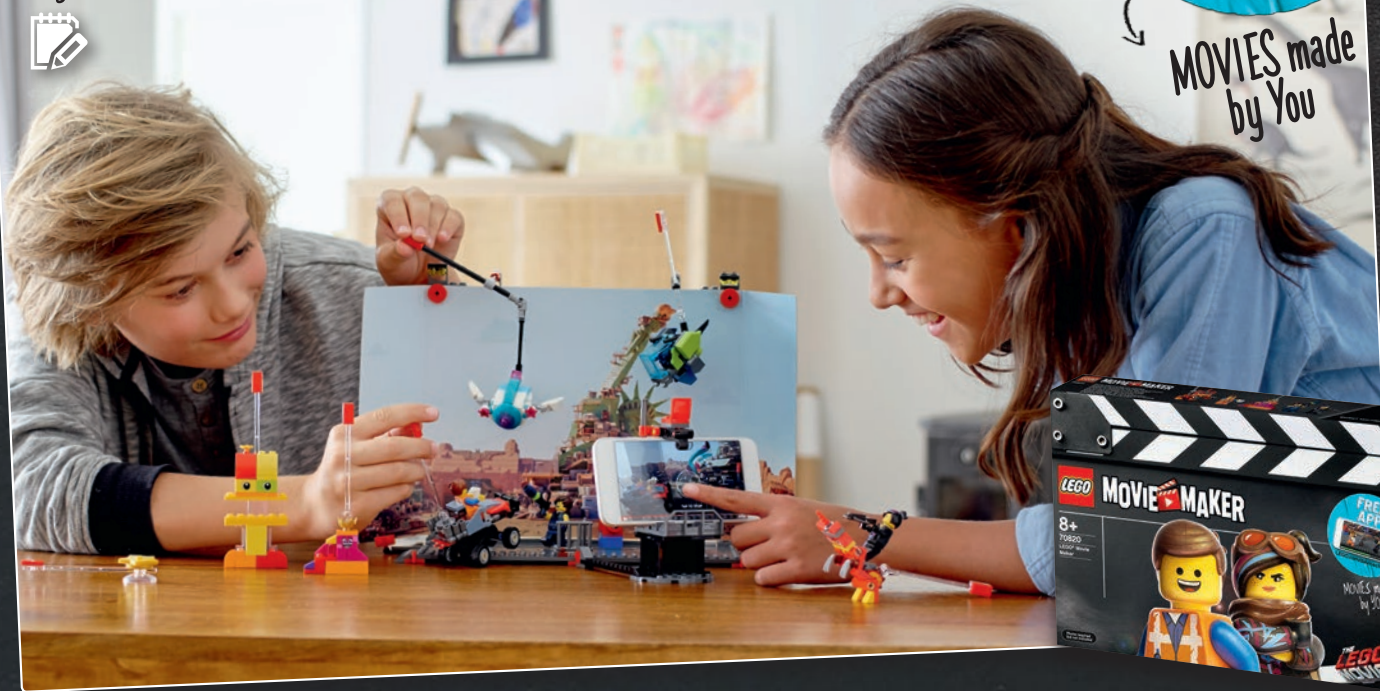

MOVIES made by You

70820
LEGO® Movie Maker
8+ years