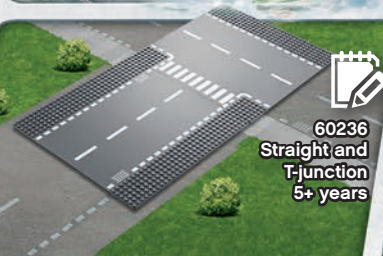

LIGHT BRICK

60234
People Pack - Fun Fair
5+ years

60202
People Pack - Outdoor
Adventures
5-12 years

60236
Straight and
T-junction
5+ years

60237
Curve and
Crossroad
5+ years

NEW
June

4+
Years

60233
Donut shop opening
6+ years