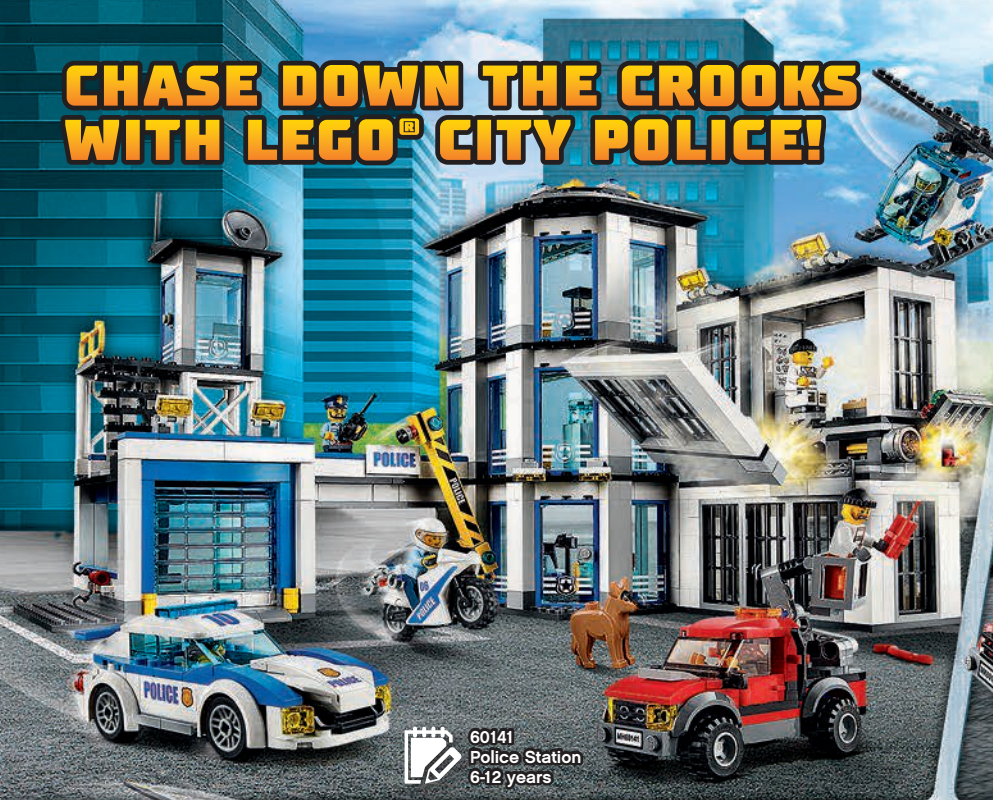

**EJECTING
PARACHUTE**

60207
Sky Police Drone Chase
5+ years

NET SHOOTER

60208
Sky Police
Parachute Arrest
5+ years

60206
Sky Police
Jet Patrol
4+ years

4+
Years

4+
Years

60239
Police Patrol Car
5+ years

LEGO® CITY

PARACHUTE

60209
Sky Police
Diamond Heist
6+ years

LIGHT & SOUND

CITY

CATCH CROOKS WITH THE LEGO® CITY MOUNTAIN POLICE!

60172
Dirt Road Pursuit
5-12 years

60173
Mountain Arrest
5-12 years

NET SHOOTER

60174
Mountain Police
Headquarters
6-12 years

CHASE DOWN THE CROOKS WITH LEGO® CITY POLICE!

60141
Police Station
6-12 years

LEGO® City
LEGO.com/apps

5+
Years

60137
Tow Truck Trouble
5-12 years

60138
High-speed Chase
5-12 years