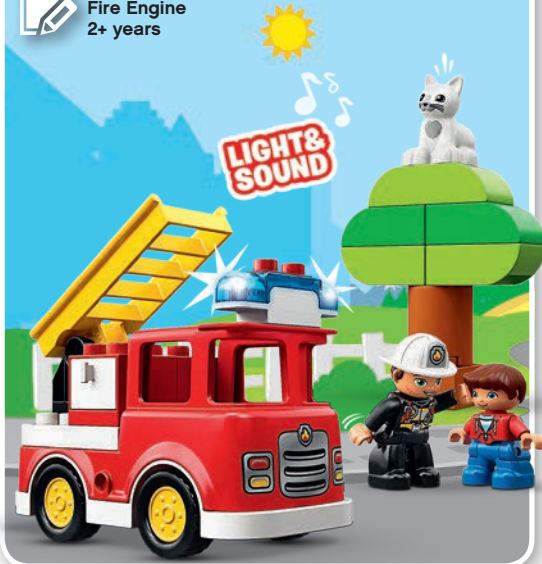

10904
Baby Animals
2+ years

**2+
Years**

**SOCIAL &
EMOTIONAL SKILLS**

**IMAGINATION
& CREATIVITY**

10906
Tropical Island
2+ years

LEGO® DUPLO®

duplo

10903
Fire Station
2+ years

LIGHT & SOUND

BUILD, PLAY AND LEARN!
For more Playful Learning with
LEGO® DUPLO®, discover our apps
designed specifically for toddlers!

10901
Fire Engine
2+ years

10900
Police Bike
2+ years

10908
Plane
2+ years