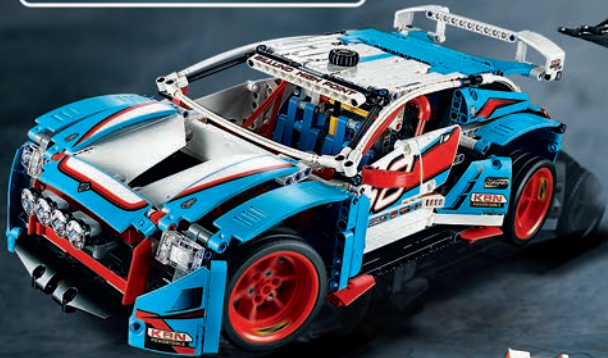

LEGO TECHNICAL™

Build For Real