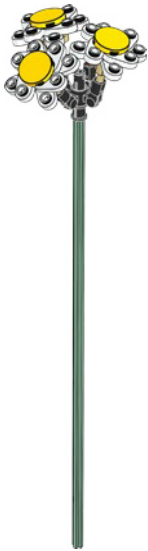

## **SNAPDRAGON** (*Antirrhinum*)

Native to rocky areas of Europe, the US and North Africa, the Snapdragon's memorable name stems from its alleged resemblance to the head of a dragon, especially when the open 'mouth' is squeezed closed. Sturdy LEGO® Technic elements hold this LEGO flower's heavy head steady, while the blossoms are reproduced in 3 different hues.

Plants from Plants elements in this set:

[LEGO.com/brickseparator](https://www.lego.com/brickseparator)

1

2

3

4

The small brown leaf element is more commonly used in other LEGO® sets as a carrot top.

5