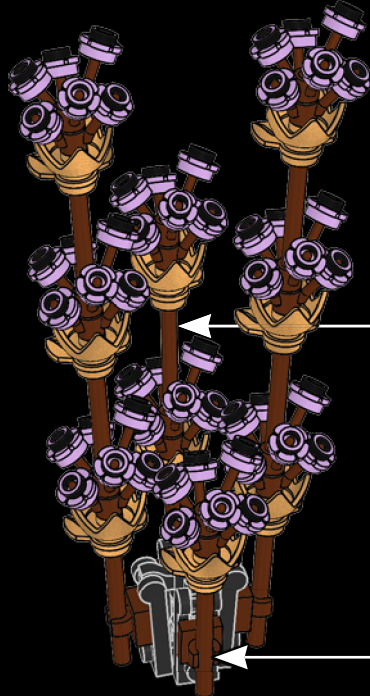

1

2

3

4

5

6

1

2

3

The golden 5-pointed element, used as a leaf here, first appeared as Queen Watevra Wa'Nabi's crown in THE LEGO® MOVIE 2™ sets.

4

1

2

3

4

5