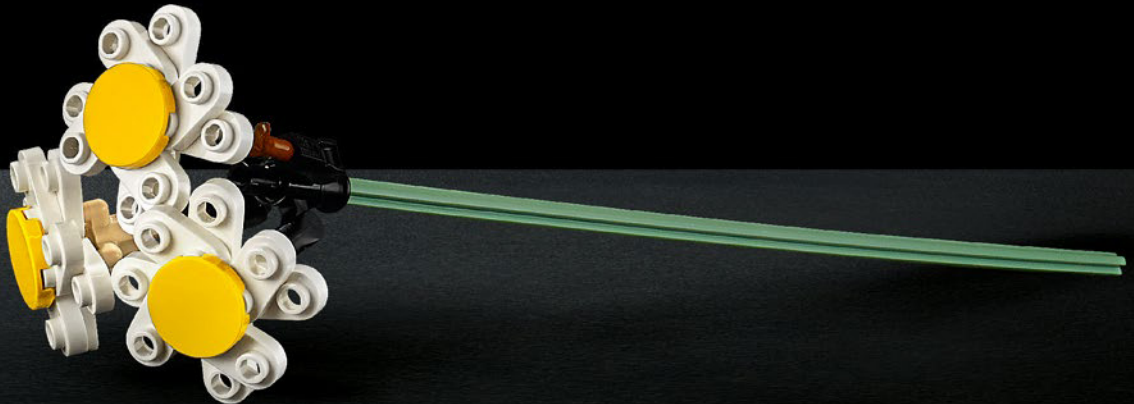

COMMON DAISY (*Bellis perennis*)

The most common of all the European species of daisy, this perennial flower blooms from early to mid-summer and enjoys a long flowering season. The LEGO® version of the daisy includes 3 blooms plus a small shoot that still has to flower.