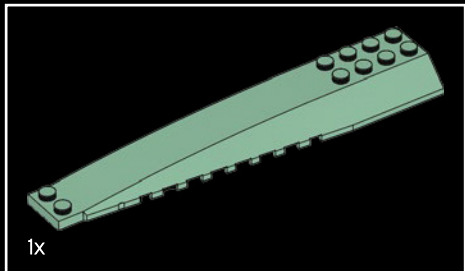

3

The golden 5-pointed element, used as a leaf here, first appeared as Queen Watevra Wa'Nabi's crown in THE LEGO® MOVIE 2™ sets.

4

1

2

3

4

5