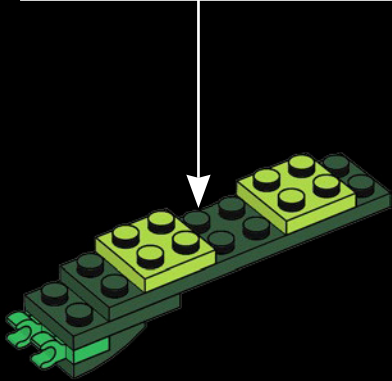

3

The golden 5-pointed element, used as a leaf here, first appeared as Queen Watevra Wa'Nabi's crown in THE LEGO® MOVIE 2™ sets.

4

1

2

3

4

5