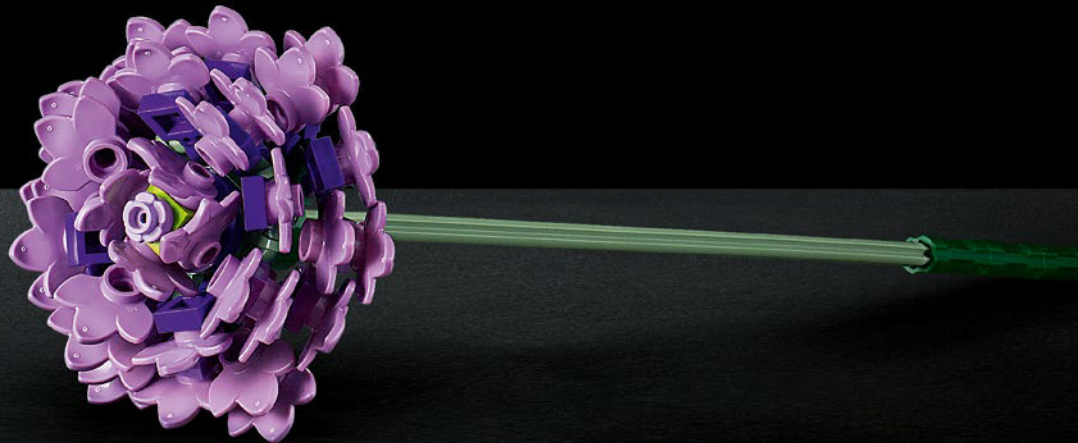

### ROSE (*Rosa*)

With hundreds of species and thousands of variations, the rose is the most famous of flowers. The name stems from the Latin *rosa*, and they are cultivated around the world for their colourful beauty and fragrance. There are over 60 LEGO® elements in our version of the rose and the outer petals can be adjusted depending on how much you want them to bloom.

## **SNAPDRAGON** (*Antirrhinum*)

Native to rocky areas of Europe, the US and North Africa, the Snapdragon's memorable name stems from its alleged resemblance to the head of a dragon, especially when the open 'mouth' is squeezed closed. Sturdy LEGO® Technic elements hold this LEGO flower's heavy head steady, while the blossoms are reproduced in 3 different hues.

## **LAVENDER** (*Lavandula*)

Cultivated widely as an ornamental plant, Lavender is also used as a culinary herb and for the extraction of essential oils. Our interpretation of this flower is created from 117 LEGO® elements and includes a sand green stem, reddish-brown stalks, golden leaves and lavender-coloured flowers.

## **ASTER** (*Asteraceae*)

Named from the ancient Greek word for star, there are around 180 species of this popular flower in the same family. They bloom in late summer and early autumn and their bright colours make them particularly attractive to pollinators such as birds, bees and butterflies. There are 67 elements in this LEGO® Aster, almost all of them closely clustered together in the spectacular bloom.