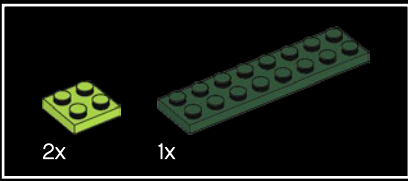

3

The golden 5-pointed element, used as a leaf here, first appeared as Queen Watevra Wa'Nabi's crown in THE LEGO® MOVIE 2™ sets.

4

1

2

3

4

5