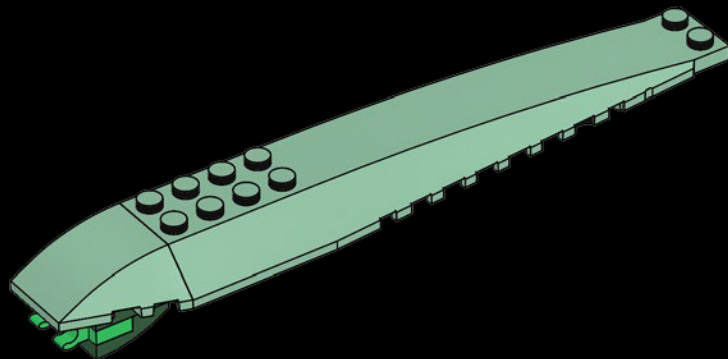

3

The golden 5-pointed element, used as a leaf here, first appeared as Queen Watevra Wa'Nabi's crown in THE LEGO® MOVIE 2™ sets.

4

1

2

3

4

5