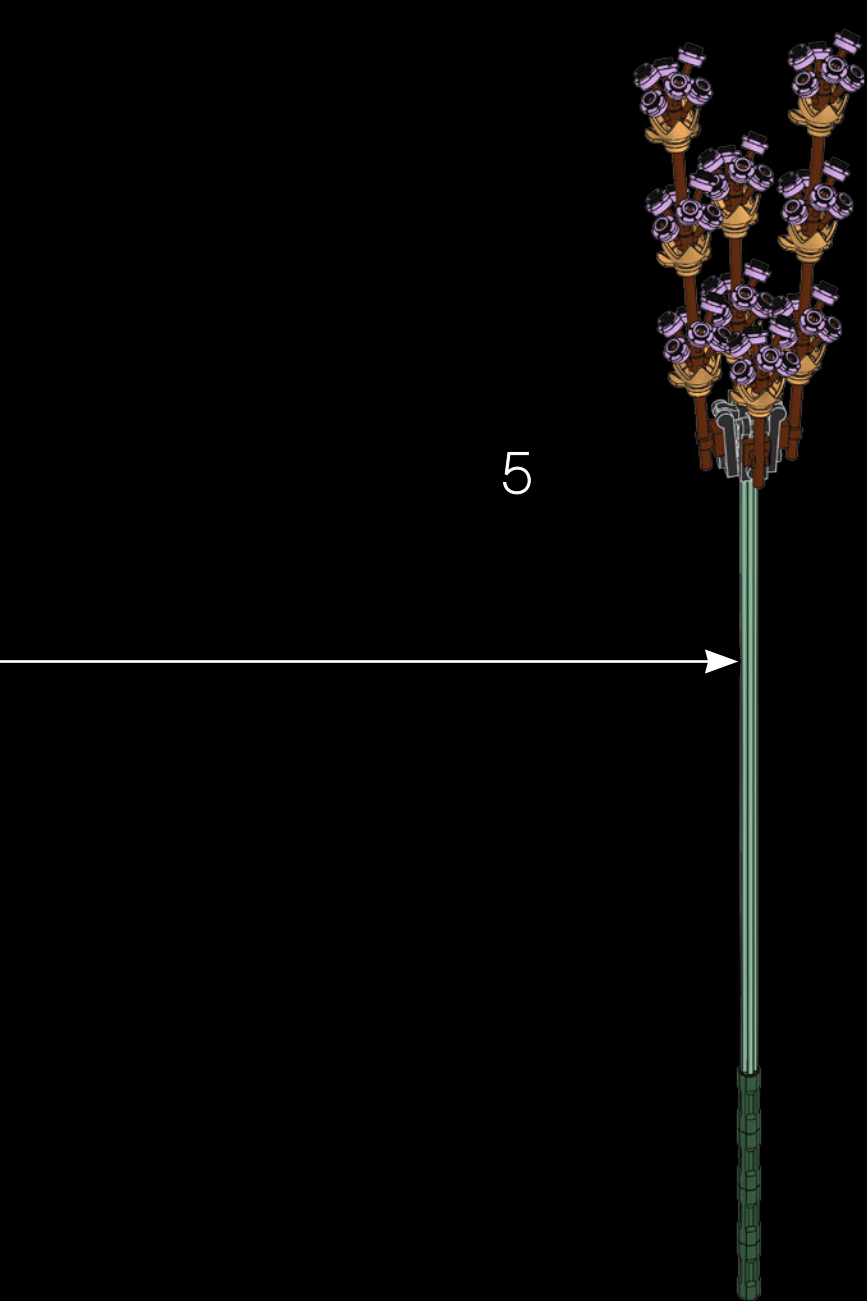

1

2

3

4

5

6

1

2

3

The golden 5-pointed element, used as a leaf here, first appeared as Queen Watevra Wa'Nabi's crown in THE LEGO® MOVIE 2™ sets.

4

1

2

3

4

5