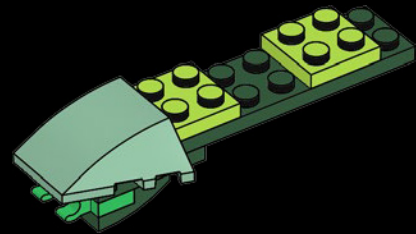

3

The golden 5-pointed element, used as a leaf here, first appeared as Queen Watevra Wa'Nabi's crown in THE LEGO® MOVIE 2™ sets.

4

1

2

3

4

5