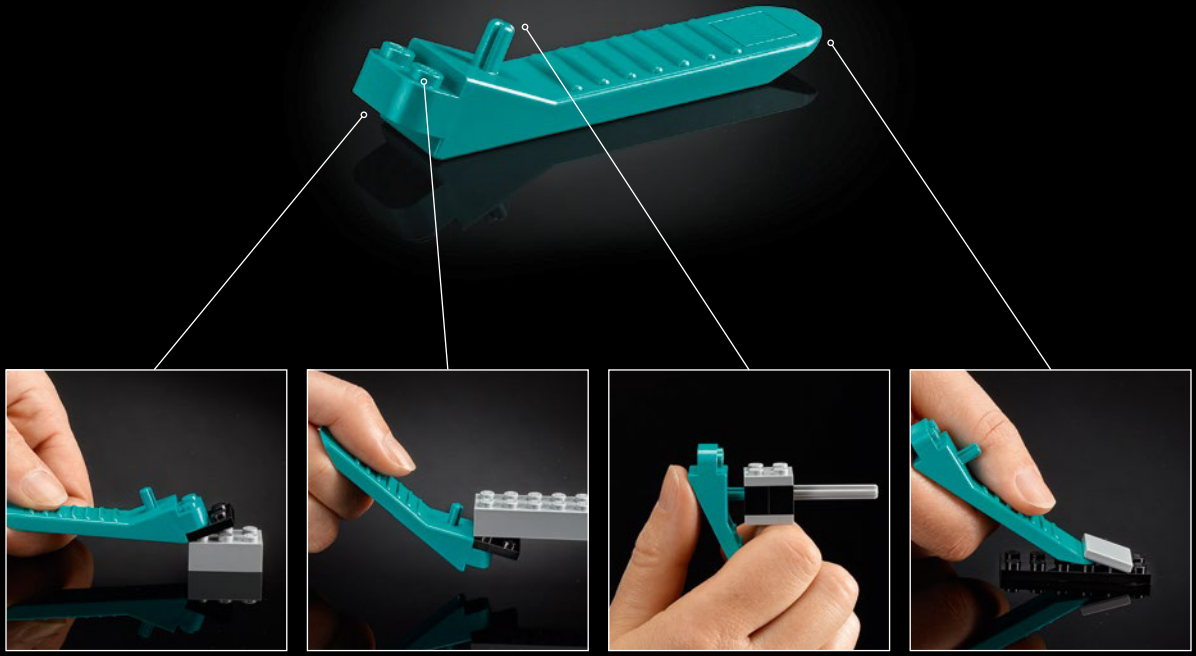

[LEGO.com/brickseparator](https://www.lego.com/brickseparator)