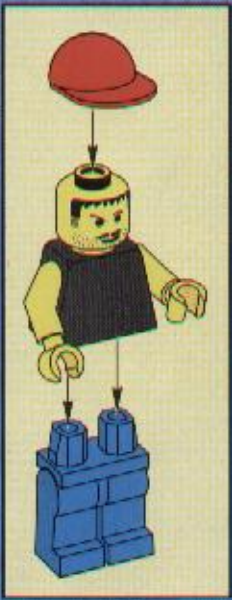

LEGO

3402

LEGO

4132645

LEGO

9

9

10

+

3407+3407+3410

+

A vibrant scene featuring various LEGO minifigures on a green field. In the background, a soccer game is in progress with a goal, a ball, and players in green and red-and-white striped jerseys. A player in a green jersey with the number 11 is visible. In the foreground, a player in a red-and-white striped jersey is running with a ball, while another player in a green jersey with the number 10 is sliding. A large soccer ball is in the air, and another is on the ground. A player in a grey jersey with a blue headband is on the left. The background is a bright green field with a white goal net.