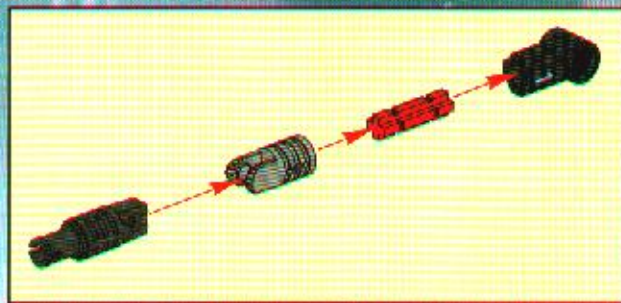

5

32,000

34,000

36,000

38,000

40,000

42,000

7