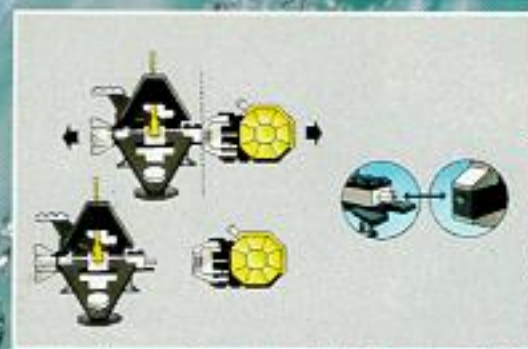

6981
Blacktron Intruder Force