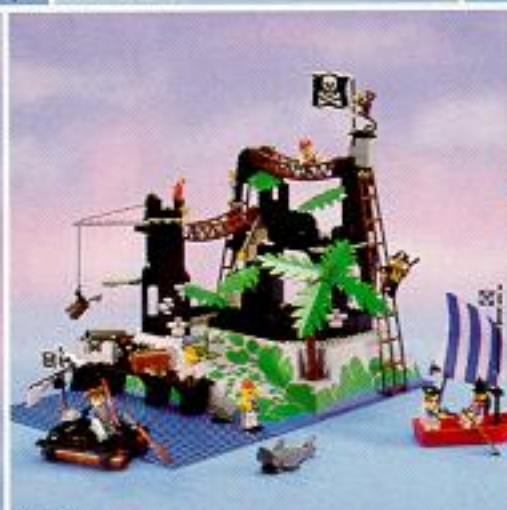

The Pirates have a tough new 3-master with working cannons and compass. But the Soldiers are ready for them with their new Black Reef Bastion and prison. Who'll win this time? Collect the new Pirate sets and see!

6277
Port Royal

6268
Sea Vulture

6261
Ironhook's Escape Craft

海盜又出現了!

海盜乘著一艘堅固的全新三桅船，帶齊大炮和指南針在海上耀武揚威。不過，鎮守著新黑礁堡的士兵也嚴陣以待，準備隨時把海盜關進牢獄。究竟誰是勝利的一方，搜集新的海盜系列就見分曉!

6286
The Black Skull

6273
Port Jamaica

6234
Pirate Castaway

6258
Pirates' Palm Hide-out

6252
Pirates, Soldiers and Treasure

6237
Treasure Hunt

6247
Admiral's Launch

6259
Governor Broadside's Prison

6266
The Black Reef Bastion

6271
Admiral Woodhouse's Ship "Sea Lion"