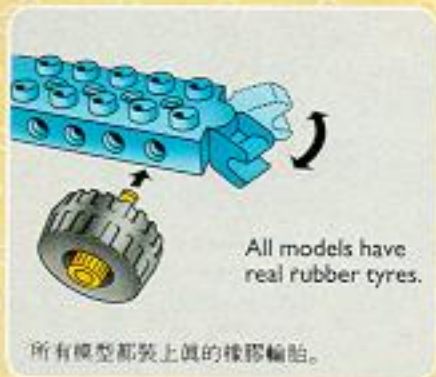

得寶幼兒遊戲工具 — 最新穎的建築方法

利用「得寶」幼兒遊戲工具和各種「得寶」系列組合玩具，小朋友可以享受到親手製造玩具的樂趣。Toolo 螺絲安全易用，不會從玩具上掉下來，因此絕無失掉之虞。

2910
DUPLO Toolo Dumper Truck

2930
DUPLO Toolo Mobile Crane

BASIC 3+

3-12

Step on building the imagination
 Around the age of 3, children are ready to move to the smaller LEGO® SYSTEM bricks. The ideal place to start is Basic 3+. Most sets come with convenient storage containers loaded with bricks and other pieces for creative building. The new "Brick Eater" makes even cleaning up fun!