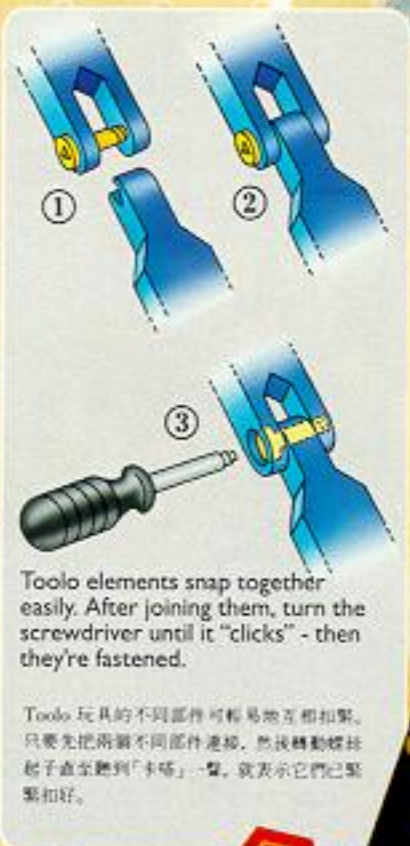

得寶幼兒遊戲工具 — 最新穎的建築方法

利用「得寶」幼兒遊戲工具和各種「得寶」系列組合玩具，小朋友可以享受到親手製造玩具的樂趣。Toolo 螺絲安全易用，不會從玩具上掉下來，因此絕無失掉之虞。

2910
DUPLO Toolo Dumper Truck

2930
DUPLO Toolo Mobile Crane

BASIC 3+

3-12

Step on building the imagination
 Around the age of 3, children are ready to move to the smaller LEGO® SYSTEM bricks. The ideal place to start is Basic 3+. Most sets come with convenient storage containers loaded with bricks and other pieces for creative building. The new "Brick Eater" makes even cleaning up fun!