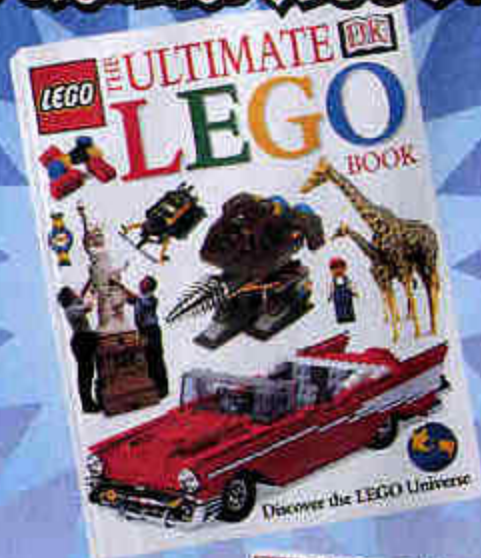

The Ultimate LEGO Book!

A must have for every true LEGO Maniac!

Packed with interesting facts about LEGO toys and the LEGO company -- the book begins with a detailed visual timeline that tells the remarkable history of the company and the making of LEGO toys. The rest of the book is dedicated to the Master Model Builders and the amazing models they build and display around the world. 125 page hard cover edition.

#BS00 The Ultimate LEGO Book $19.75

Gift Certificate

Say Happy Holidays to Far-Away Friends with a LEGO Shop at Home Gift Certificate, the perfect present for any occasion. To order yours, simply write "Gift Certificate" on the order form and any amount $10 or over (amounts over $10, please make in $5 increments). We will send the certificate with a copy of our current catalog and your best wishes -- to either your recipient's address or your own.

To Order Call: 1-800-453-4652 24 Hours a day