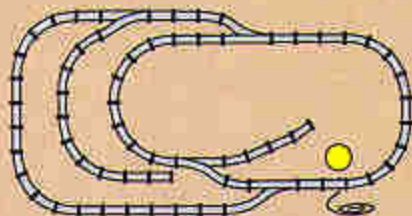

Make Your Railroad Bigger And Better!

A. Cross Track Kit

Add this track kit to your existing train set to create the cool layout shown. Once layout is complete, you will have six extra curved track pieces. Kit contains:

- #4519 Cross Track (1)
- #4515 Straight Rails (2)
- #4520 Curved Rails (2)
- #4531 Switching Rails (1)

Ages 7-12. 35 pieces in all.
A $91.75 value.

#K4519 Cross Track Kit
Catalog Special - Only $31.00!

B. Deluxe Track Kit

Add over 19 feet of running track to your existing train set and create the awesome layout shown.

Kit contains:

- #4515 Straight Rails (3)
- #4520 Curved Rails (2)
- #4531 Switching Rails (2)

Ages 8-12. 44 pieces in all.
A $123.75 value.

#K4531 Deluxe Track Kit
Catalog Special - Only $110.00!

Move black plate to change light from red to green.

C. Make repairs in your town and on the tracks.

Up, up, up rises the bucket of the service truck so you can make repairs to lights and wires. Comes with plenty of tools and a two-person repair crew.

Ages 7-12. 115 pieces.

#4541 Road N' Rail Service Truck $14.50

NEW!
Not Available in any Store!

Flip rail wheels up, then drive this truck in your town.

All Train Accessories
Not Available in any Store!

Build your own train car... then customize it by adding working lights!

D. #5303 Buffers, Magnets & Couplers
6 pieces. $3.50

E. #5304 Two Wheelsets.
$3.50

F. #5300 Electric Train Motor
3 pieces. $27.50

G. #5302 Two Bogieplates
$2.50

H. #5310 Lighting Brick
4 pieces. $5.50

I. #5305 Connection Wire
$6.75

J. #5309 Wagon Plate
$3.00

HARD TO FIND!

K. #4548 Speed Regulator
Ages 8-12. 3 pieces. $46.00
Covered by a 1 year limited warranty.
(See order form for details.)

Each rail is pre-assembled for ease in adding to your railway.

L. #4518 Cross Track
1 piece. $10.00