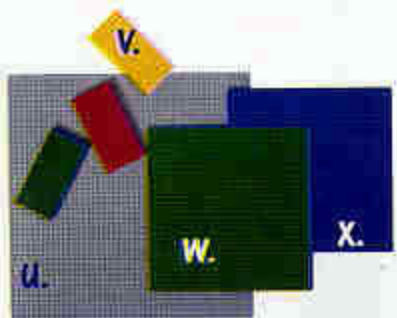

All Accessories
Not Available
in any Store!

Customize Your LEGO Creations

With These Bricks And Special Pieces!

NEW! A. #5216 Black Roof Bricks 57 pieces. $5.50	NEW! E. #5215 Green Bricks 62 pieces. $5.50	NEW! N. #5321 Large White Plates 10 pieces. $4.50	NEW! R. #5217 Black Plates 42 pieces. $5.50
B. #5152 Low Sloped Bricks (25 degrees) 60 pieces. $5.50	62 Bricks in Six Colors $5.50 each per color. F. #5140 - Red G. #5141 - Blue H. #5142 - White I. #5143 - Yellow J. #5144 - Black K. #5145 - Gray <i>Available in 6 colors!</i>		42 Plates in Two Colors $5.50 each per color. S. #5146 Blue T. #5147 Red
C. #5161 Inverted Roof Bricks 16 pieces. $3.00	L. Brick Separator Everyone needs one! This tool makes it a snap to pull those small plates apart. #630 Brick Separator $2.25	NEW! O. #5320 Small White Plates 66 pieces. $4.50	P. #5149 Doors & Windows 38 pieces. $5.50
D. #5151 Steep Sloped Bricks (45 degrees) 59 pieces. $5.50	M. #624 Basic Motor 27 pieces. $28.75 Requires 6AA Batteries (not included)	Q. #5165 Hinges & Couplings 31 pieces. $3.00	

- **U. #628 X-Large Gray Baseplate**
  15" x 15" $11.00
- **V. #629 3 Building Plates**
  2-1/2" x 5" $5.50
- **W. #626 Large Green Baseplate**
  10" x 10" $5.50
- **X. #627 Large Blue Baseplate**
  10" x 10" $5.50