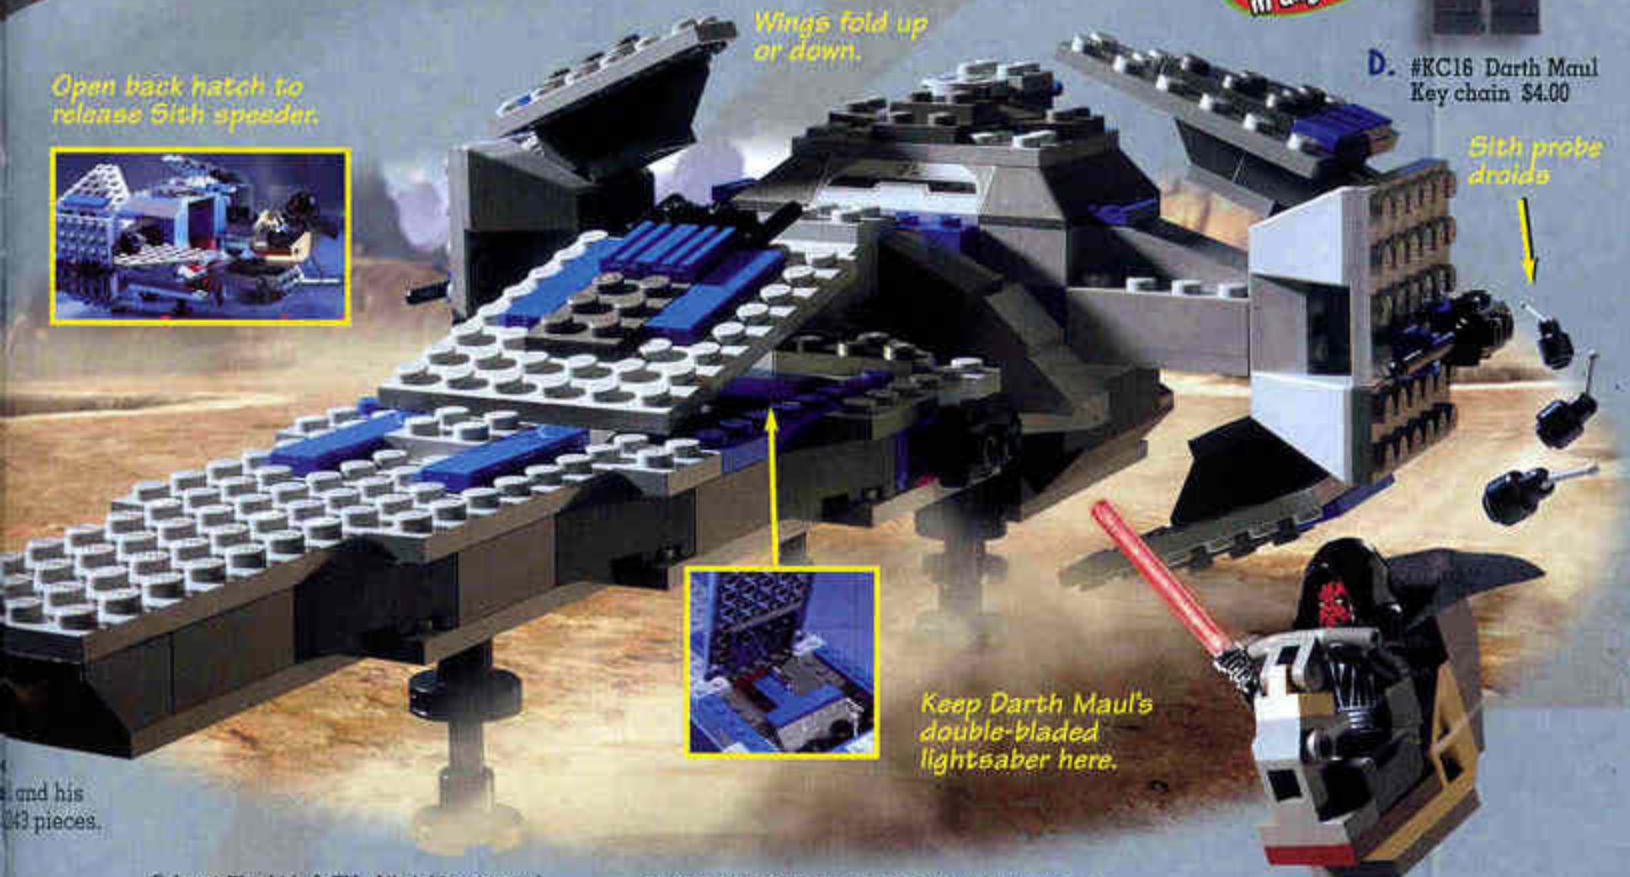

C. You're battling nearly impossible odds!

Anakin has one goal — to seek and destroy the Trade Federation's Droid Control Ship high above the planet Naboo. Open the cockpit door and help Anakin into the pilot seat... and put R2-D2 into the droid station. Now you're ready for action. Remember, in this battle, you call the shots! Also includes two battle droids. Ages 7-12. 174 pieces.

#7141 Naboo Fighter \$22.00

NEW!
Not Available in any Store!

D. #KC16 Darth Maul Key chain \$4.00

Open back hatch to release Sith spider.

Wings fold up or down.

Sith probe droids

Keep Darth Maul's double-bladed lightsaber here.

To Order Call: **1-800-453-4652** 24 Hours a day

ALL-NEW STAR WARS: EPISODE I COLLECTION

Pit droids rapidly repair wrecked Podracers.

A. Race in Anakin's Podracer — but hold on tight!!!

The sport of Podracing is so dangerous that only one human dares to try it — Anakin Skywalker. And it's your job to help him! Build Anakin's Podracer. Then check out the competition — Sebulba and Gsgano. Now get ready for the high-flying action! You'll need quick reflexes and nerves of steel to win! Comes with three Podracers, 3 pit droids, Padmé Naberrie, Anakin Skywalker, R2-D2, Qui-Gon Jinn, Jar Jar Binks, Sebulba and Gsgano. Ages 8-12. 894 pieces.