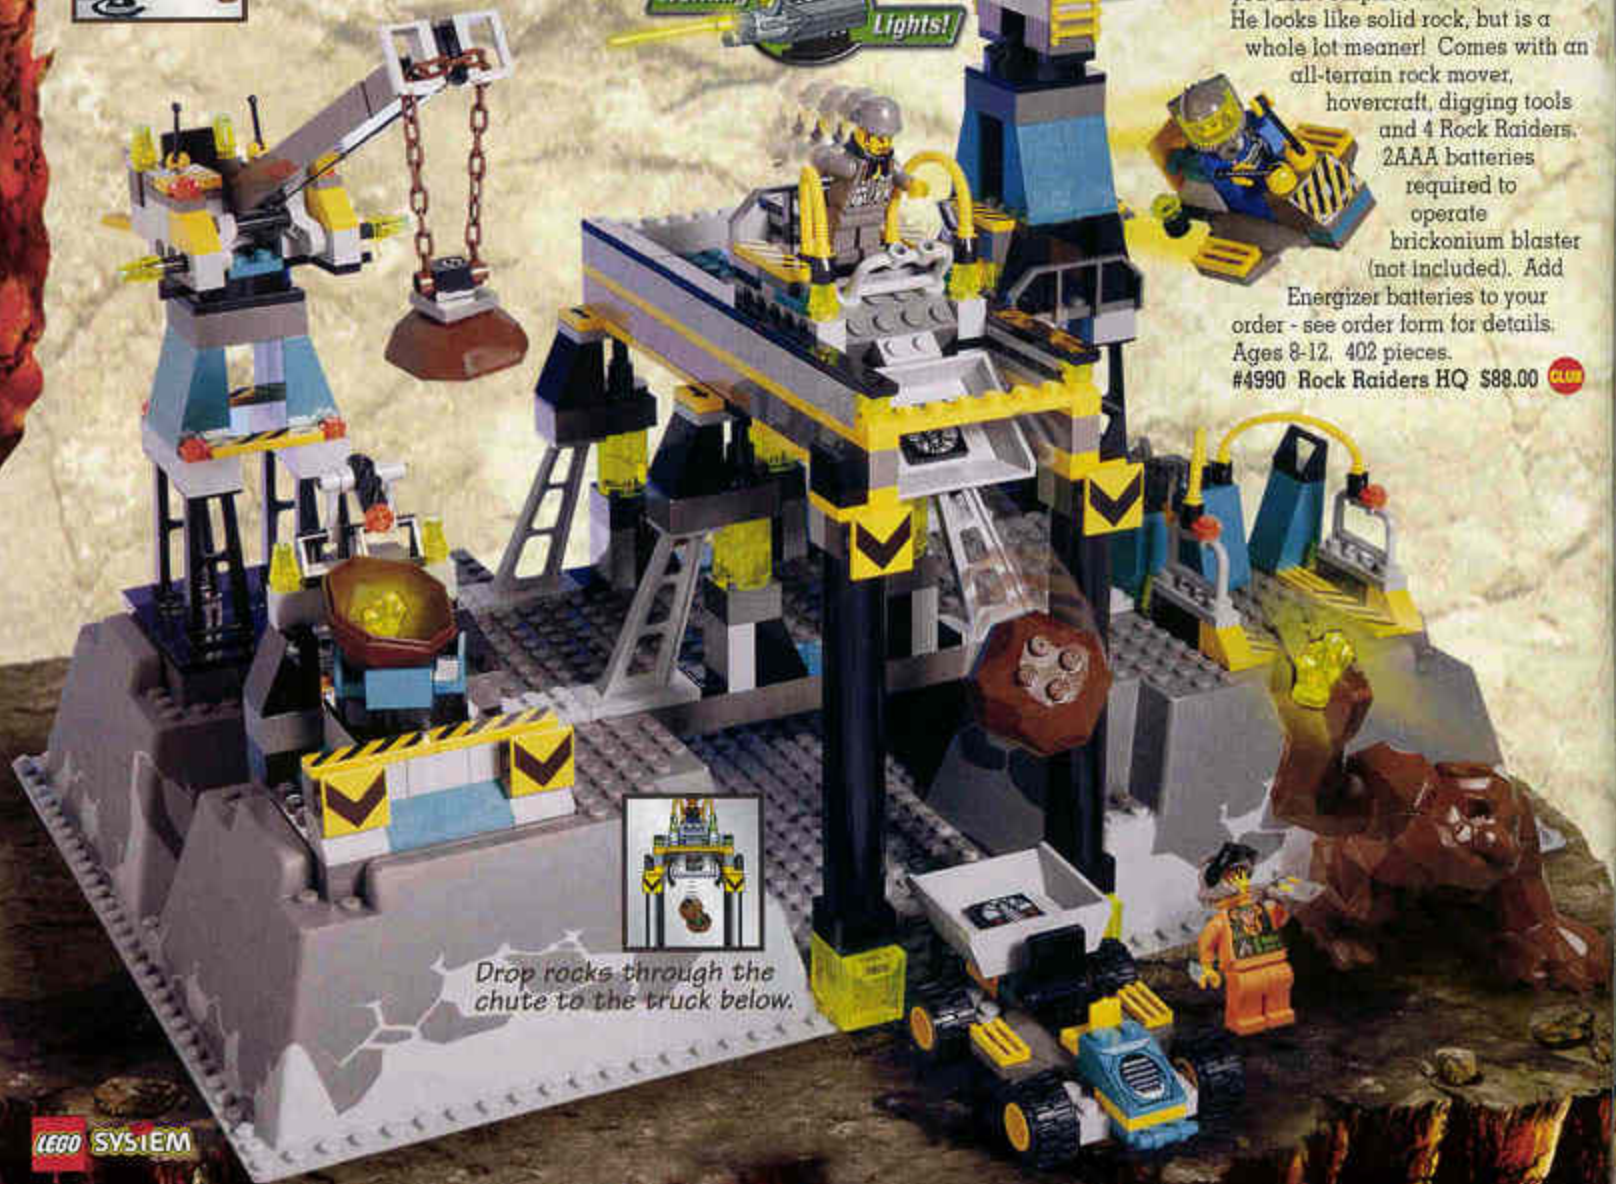

...in this super-hefty dozer. It's so tough, even a rock monster can't break it apart! Use the shovel to scoop rocks and boulders out of the way so you can get your hands on the brickonium! Includes one Rock Raider and the Rock Monster.

Ages 7-12. 89 pieces.
#4950 Loader-Dozer \$22.00

Push the lever in back to raise the scoop.

Crane rotates and arm extends to move rocks where you want them.

Blast brickonium with laser.

B. You call the shots at this busy underground base!

Send off the brickonium search team and transport the precious ore in the all-terrain rock mover. Crystals too heavy for mere humans to move? Let the crane do the hard work! Whatever you do, make sure you don't surprise the Rock Monster. He looks like solid rock, but is a whole lot meaner! Comes with an

#4990 Rock Raiders HQ \$88.00

Drop rocks through the chute to the truck below.

Working Lights!

All New!

ROCK RAIDERS

AGES 5-12

Press the button to activate powerful brickonium blaster!

The feet on this roving robot move back and forth.